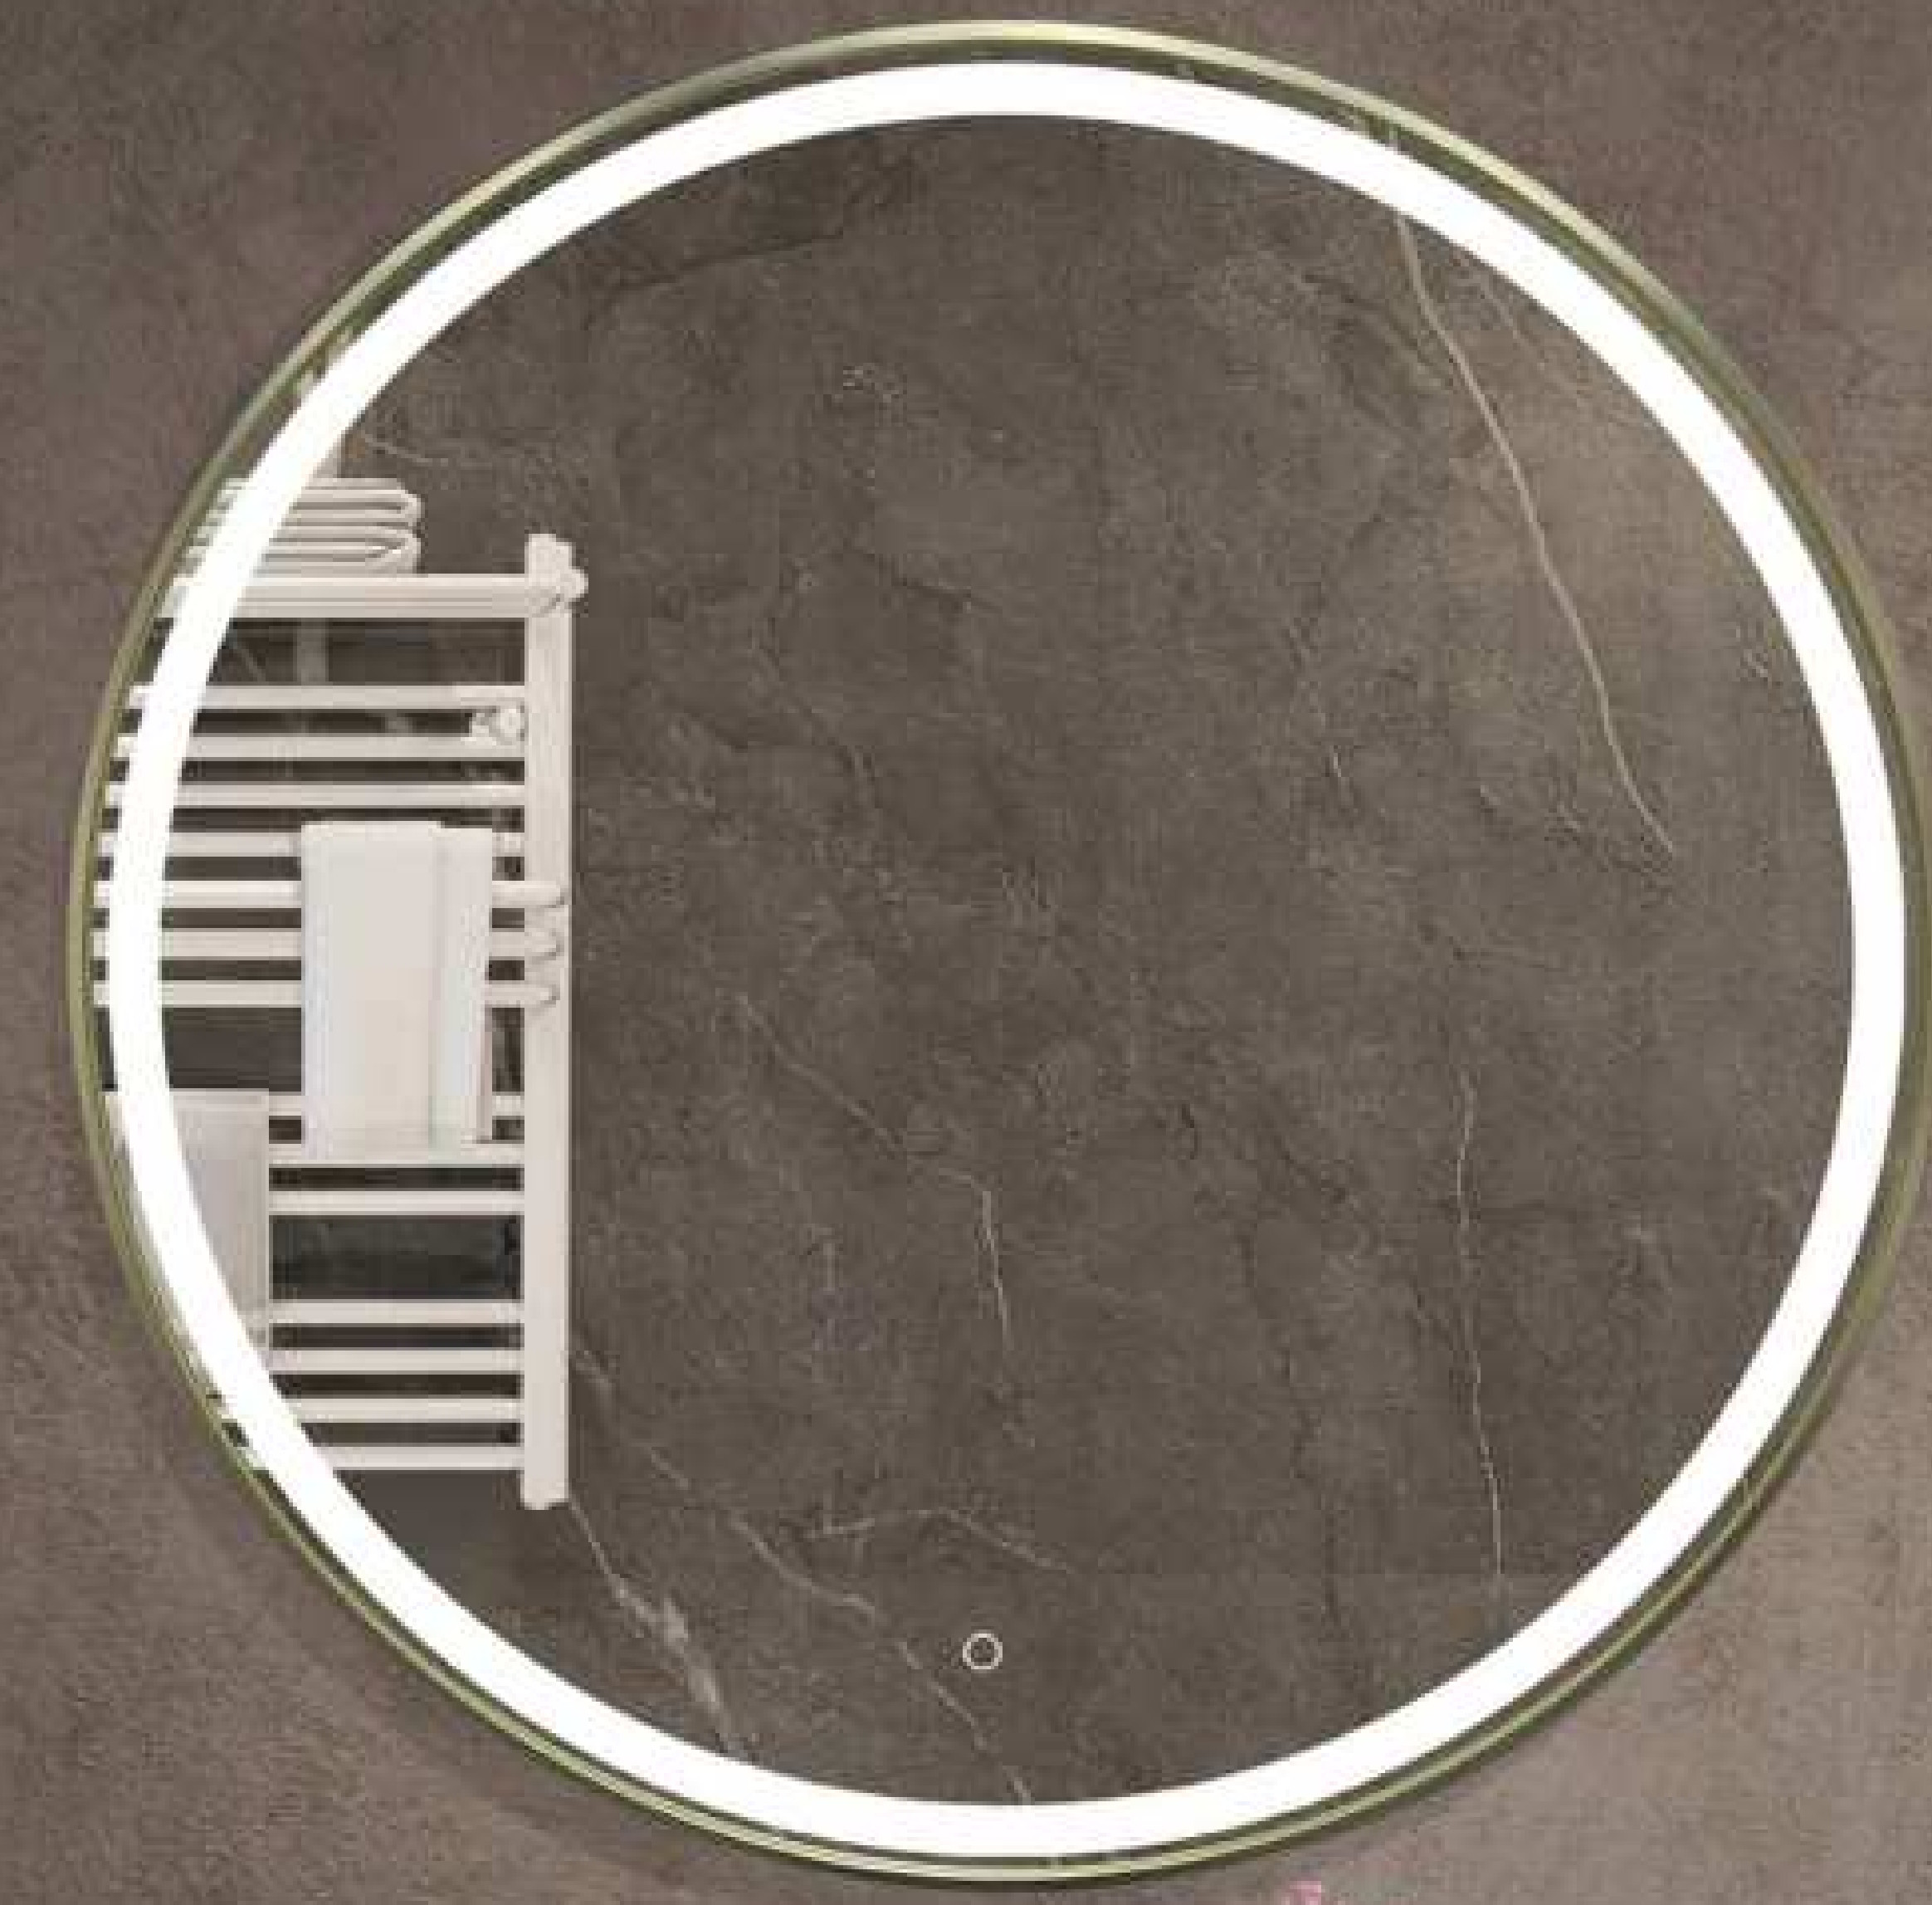

Copper Free Silver Mirror
Touch Sensor
Button Style Can Be Customized
Aluminum Frame
Selection of Frame Color: Black,Gold,Silver
Bluetooth Anti-fog Clock Temperature
Size and Function Can Be Customized

Copper Free Silver Mirror
Touch Sensor
Button Style Can Be Customized
Aluminum Frame
Selection of Frame Color: Black,Gold,Silver
Bluetooth Anti-fog Clock Temperature
Size and Function Can Be Customized