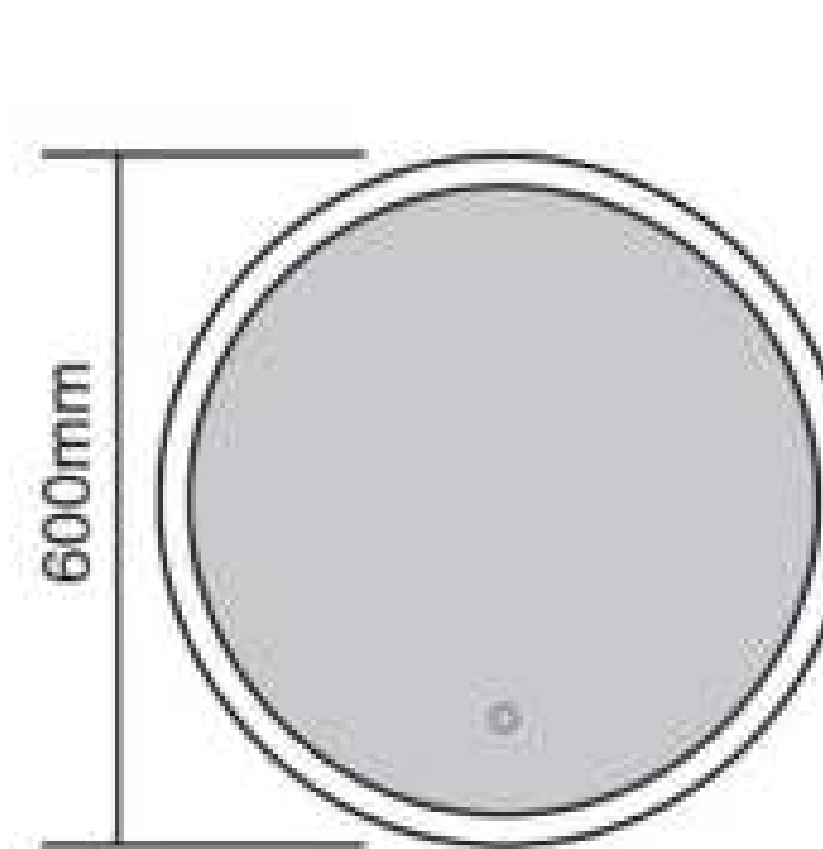

NZL01-01
Size: 600x600mm