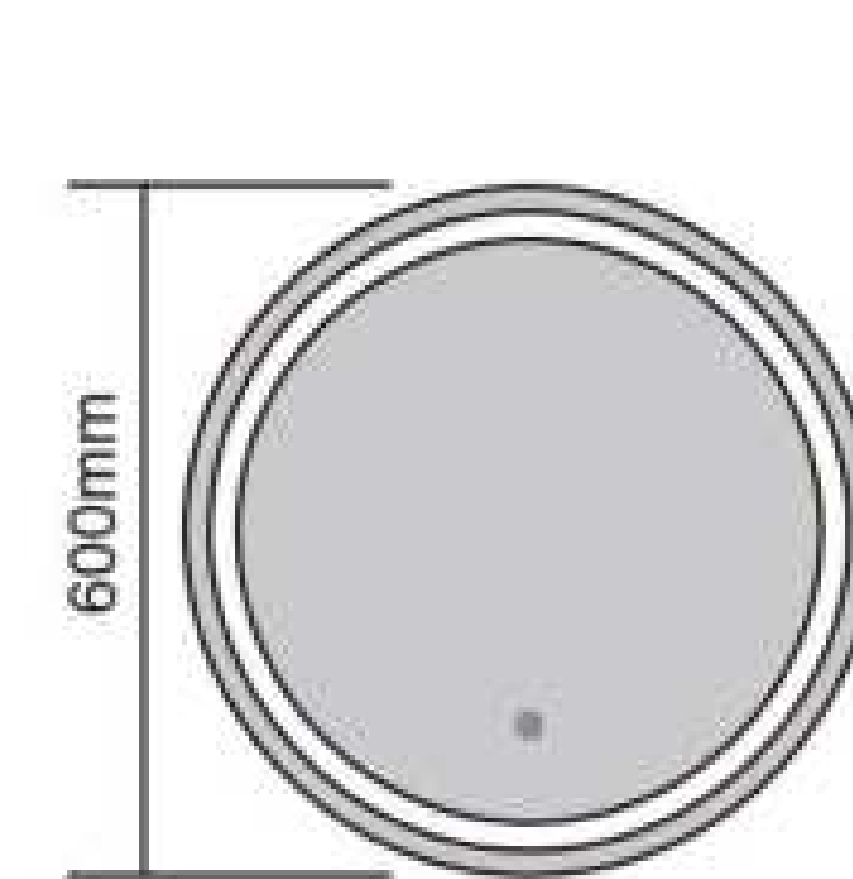

ZL26-01
Size: 700x700mm

ZL26-02
Size: 800x800mm

ZL26-03
Size: 900x900mm

Copper Free Silver Mirror
Aluminum Frame
Bluetooth Anti-fog Clock Temperature
Size and Function Can Be Customized

NZL03-01
Size: 600x600mm