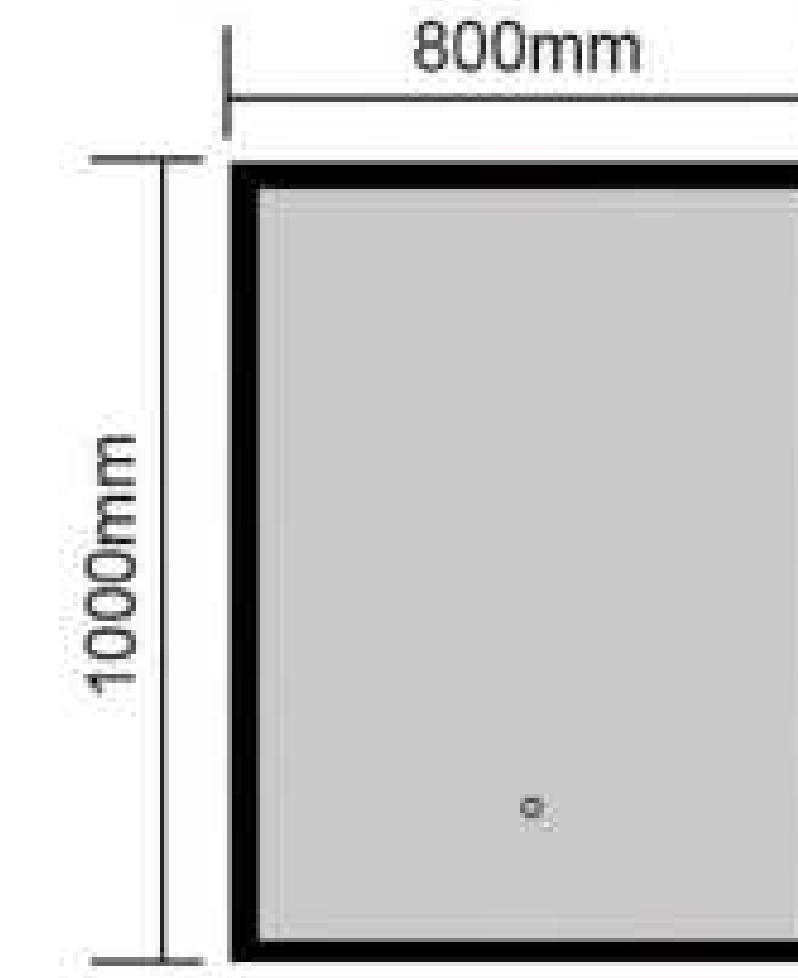

NDF16-02
Size: 800x1000mm