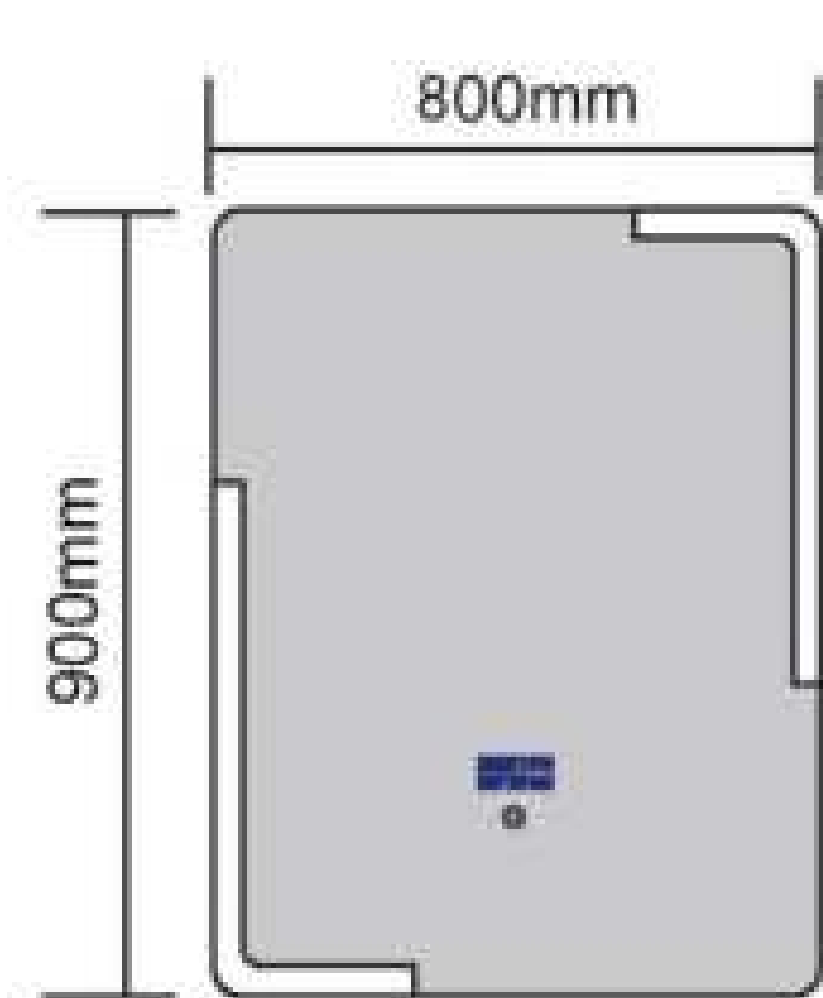

DF70-02
Size: 800x900mm