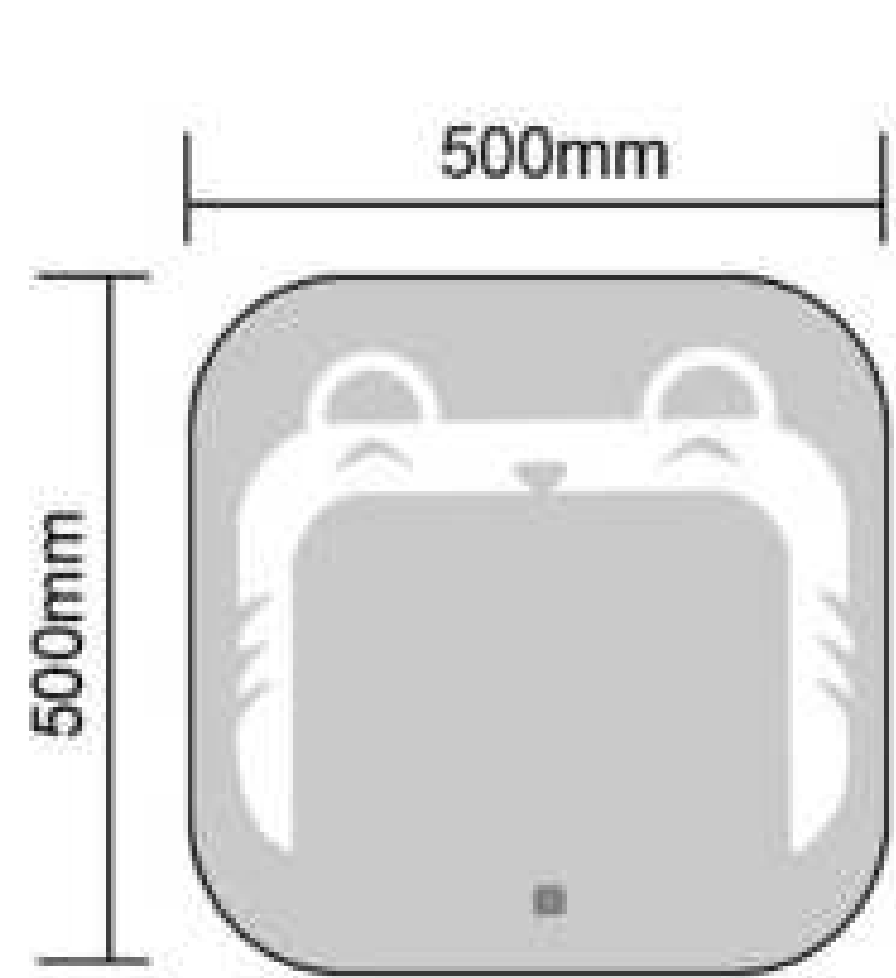

NDF08-01
Size: 700x700mm

NDF08-02
Size: 800x800mm

Copper Free Silver Mirror
Touch Sensor
Button Style Can Be Customized
Aluminum Frame
Bluetooth Anti-fog Clock Temperature
Size and Function Can Be Customized

NDF09
Size: 610x980mm

Copper Free Silver Mirror
Motion Sensor
Button Style Can Be Customized
Aluminum Frame
Bluetooth Anti-fog Clock Temperature
Size and Function Can Be Customized

NDF13-01
Size: 800x600mm

NDF13-02
Size: 1000x800mm

Copper Free Silver Mirror
Touch Sensor
Button Style Can Be Customized
Aluminum Frame
PVC Lampshade Built-in Light Strip
Bluetooth Anti-fog Clock Temperature
Size and Function Can Be Customized