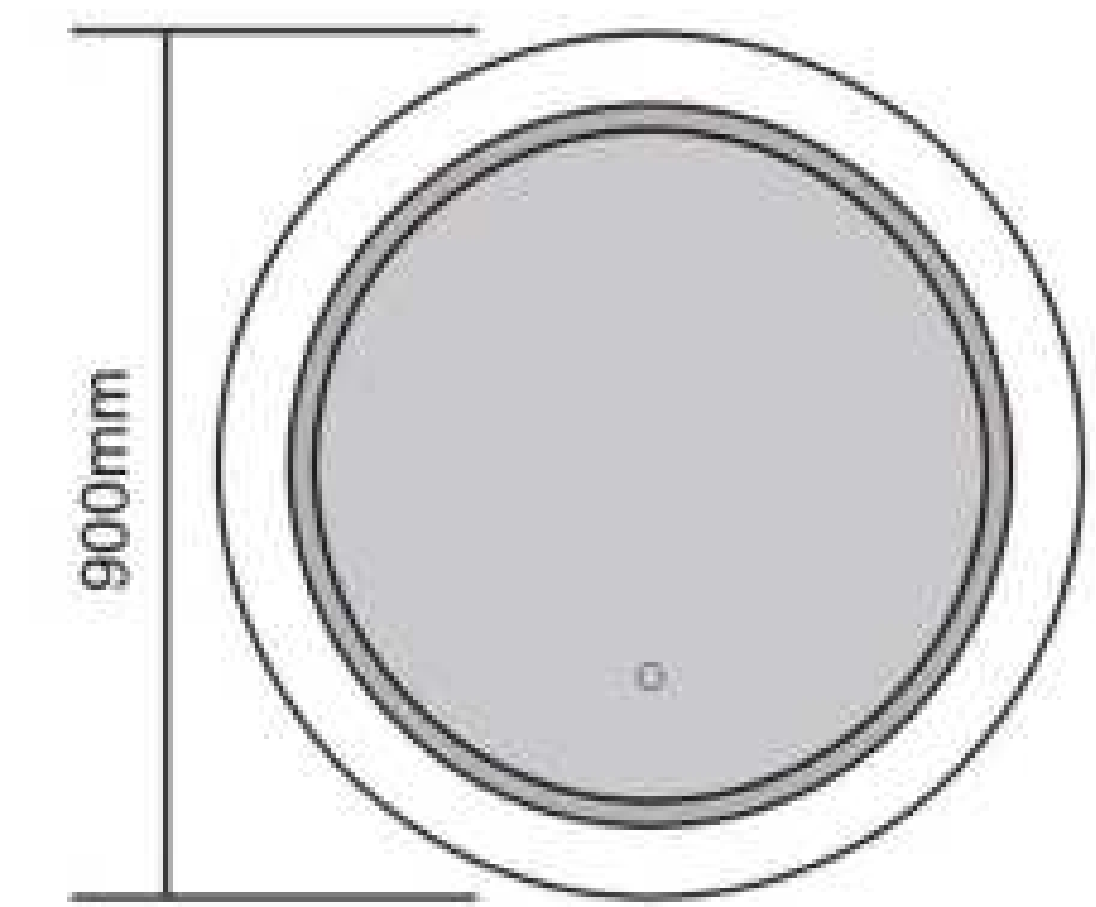

ZL21-01
Size: 600x600mm

ZL21-02
Size: 700x700mm

ZL21-03
Size: 800x800mm

Copper Free Silver Mirror
Metal Frame
Size and Function Can Be Customized
Selection of Frame Color: Black,Gold,Bronze,Silver

ZL13-01
Size: 700x700mm