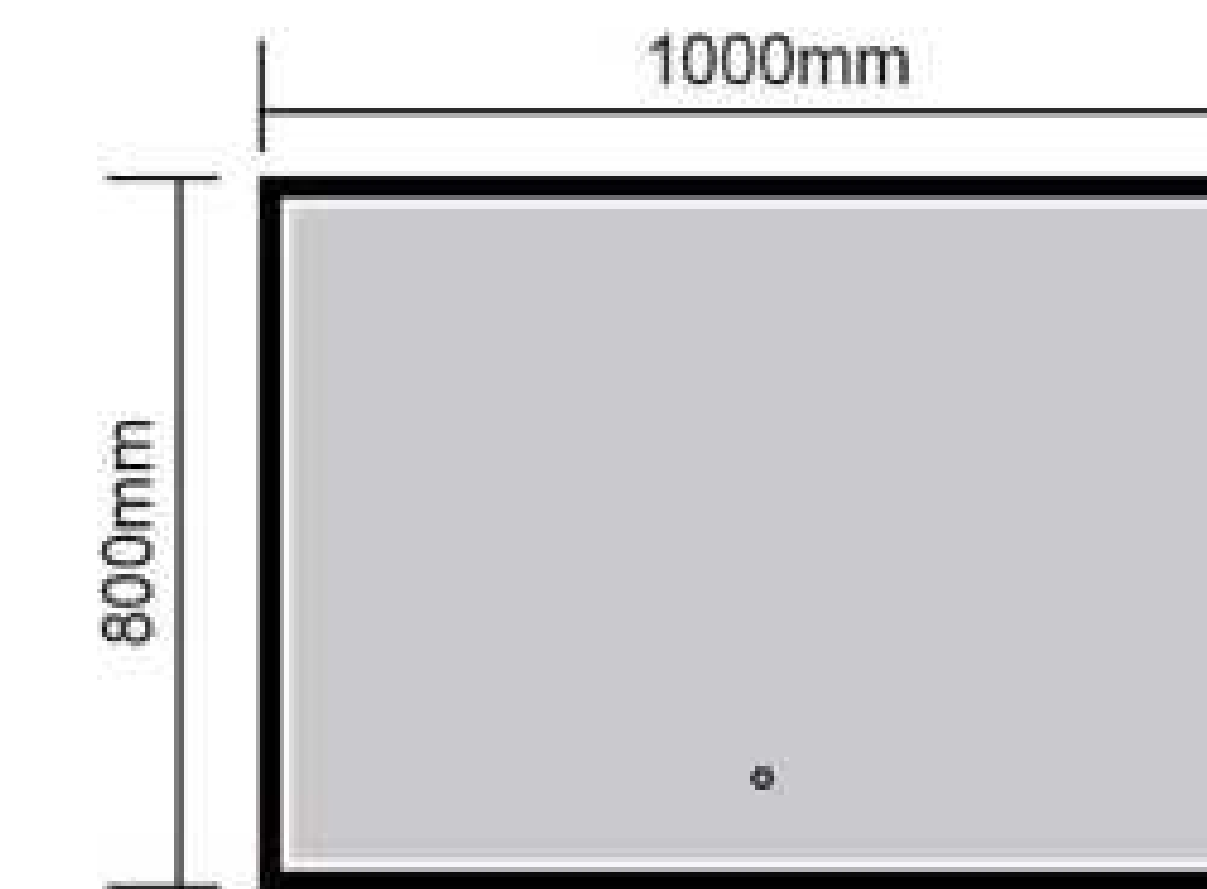

NDF13-02
Size: 1000x800mm