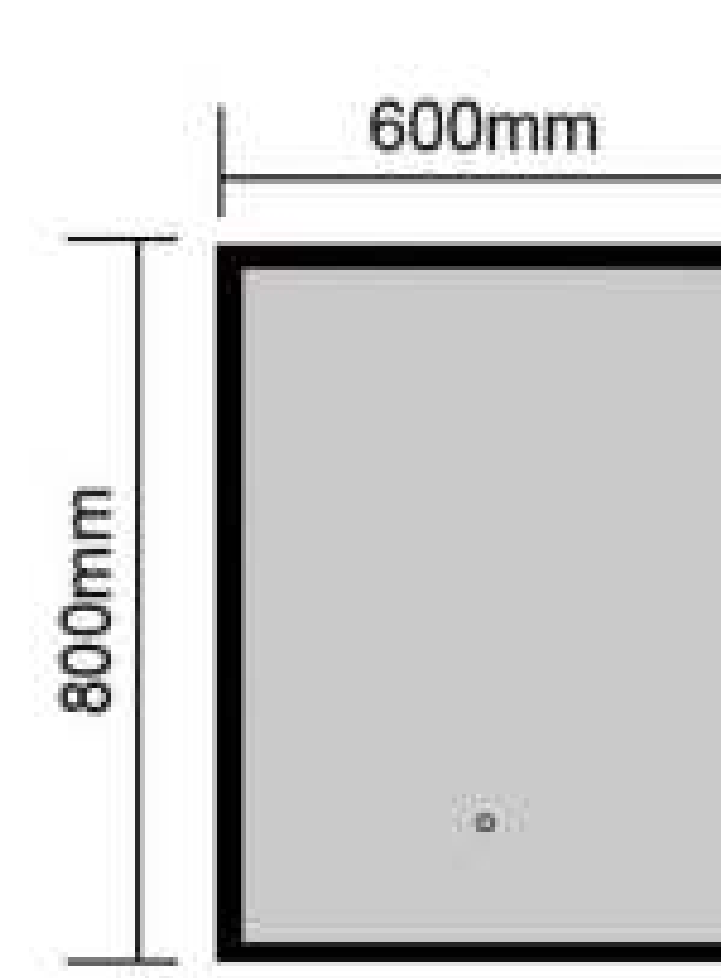

NDF14-01
Size: 500x500mm

NDF14-02
Size: 700x700mm

NDF14-03
Size: 900x900mm

Copper Free Silver Mirror
Touch Sensor
Cartoon Patterns and Button Style Can Be Customized
Aluminum Frame
Bluetooth Anti-fog Clock Temperature
Size and Function Can Be Customized