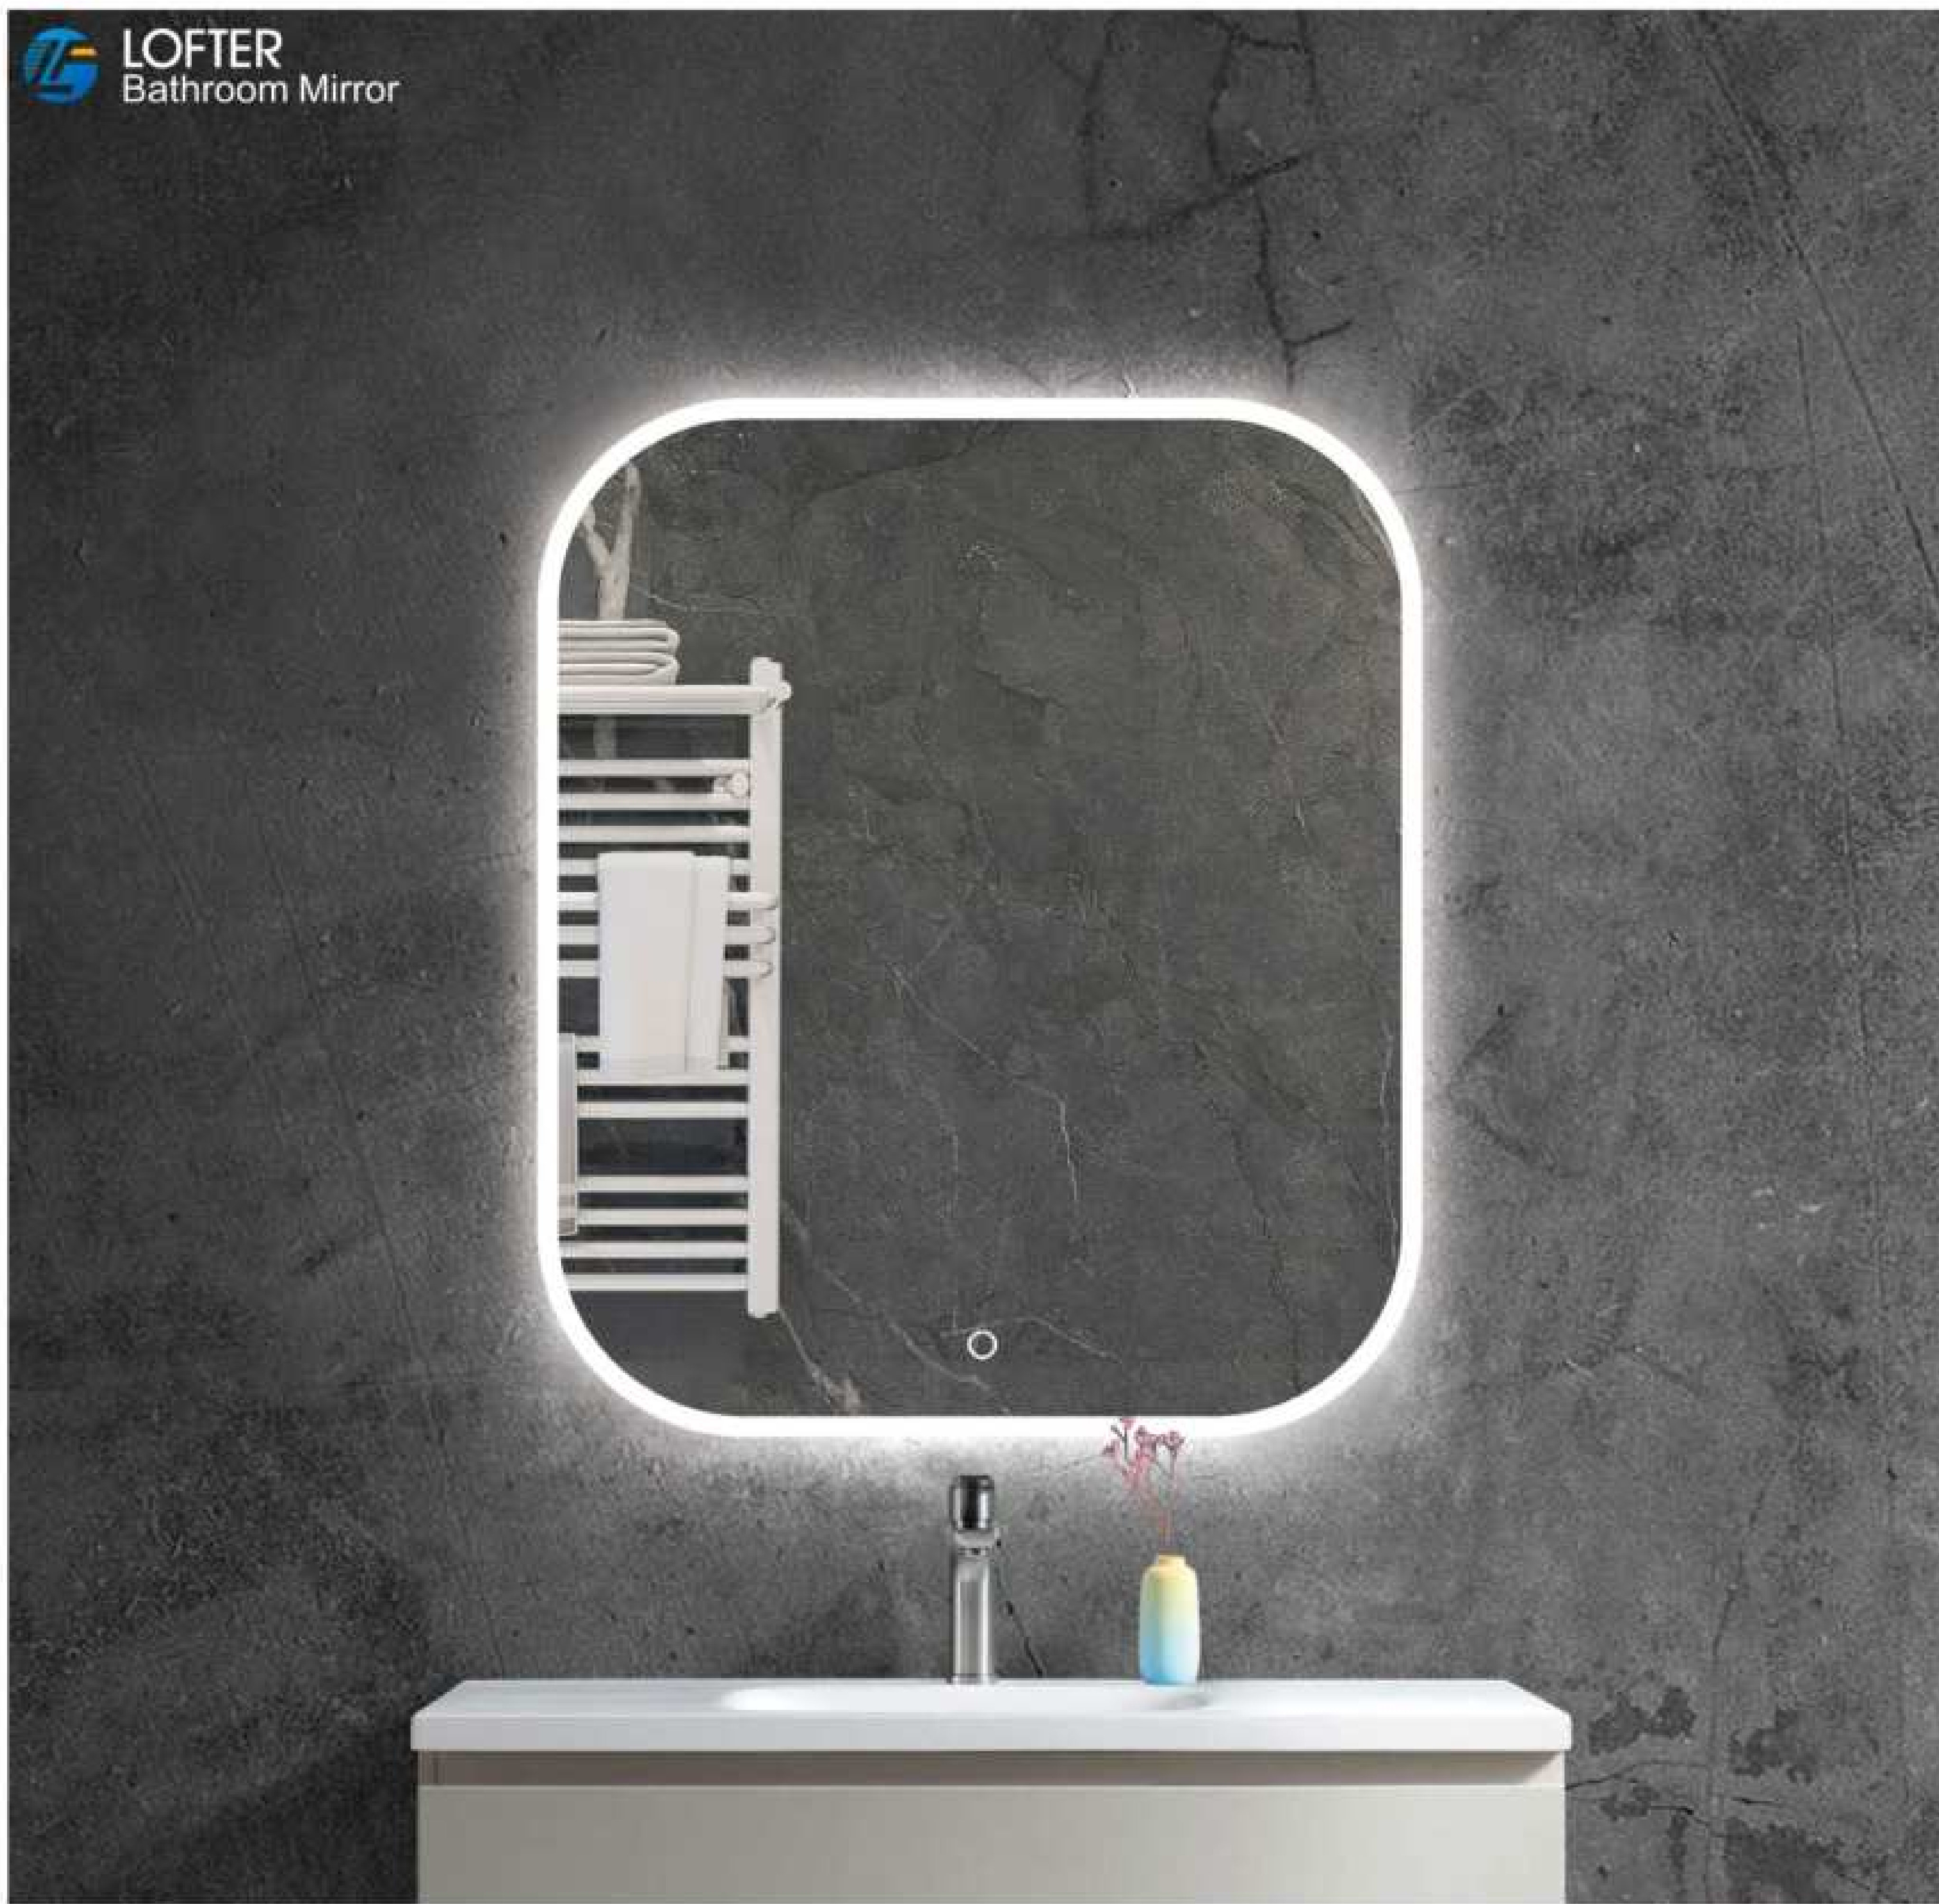

BATHROOM MIRROR

The shape of the bathroom mirror is usually round, rectangular, oval, irregular and so on.

The round bathroom mirror shape softens the overall look of the bathroom, adding a touch of elegance and harmony. It is an essential tool for daily grooming, providing clear reflections from multiple angles. Its compact design makes it ideal for small bathrooms or powder rooms, maximizing wall space and creating a more open feel.

DF70-01
Size: 600x800mm

DF70-02
Size: 800x900mm

DF70-03
Size: 800x1000mm

- Copper Free Silver Mirror
- Touch Sensor
- Button Style Can Be Customized
- Aluminum Frame
- Bluetooth Anti-fog Clock Temperature
- Size and Function Can Be Customized

NDF06-01
Size: 600x800mm

NDF06-02
Size: 800x1000mm

- Copper Free Silver Mirror
- Touch Sensor
- Button Style Can Be Customized
- Aluminum Frame
- PVC Lampshade
- Bluetooth Anti-fog Clock Temperature
- Size and Function Can Be Customized