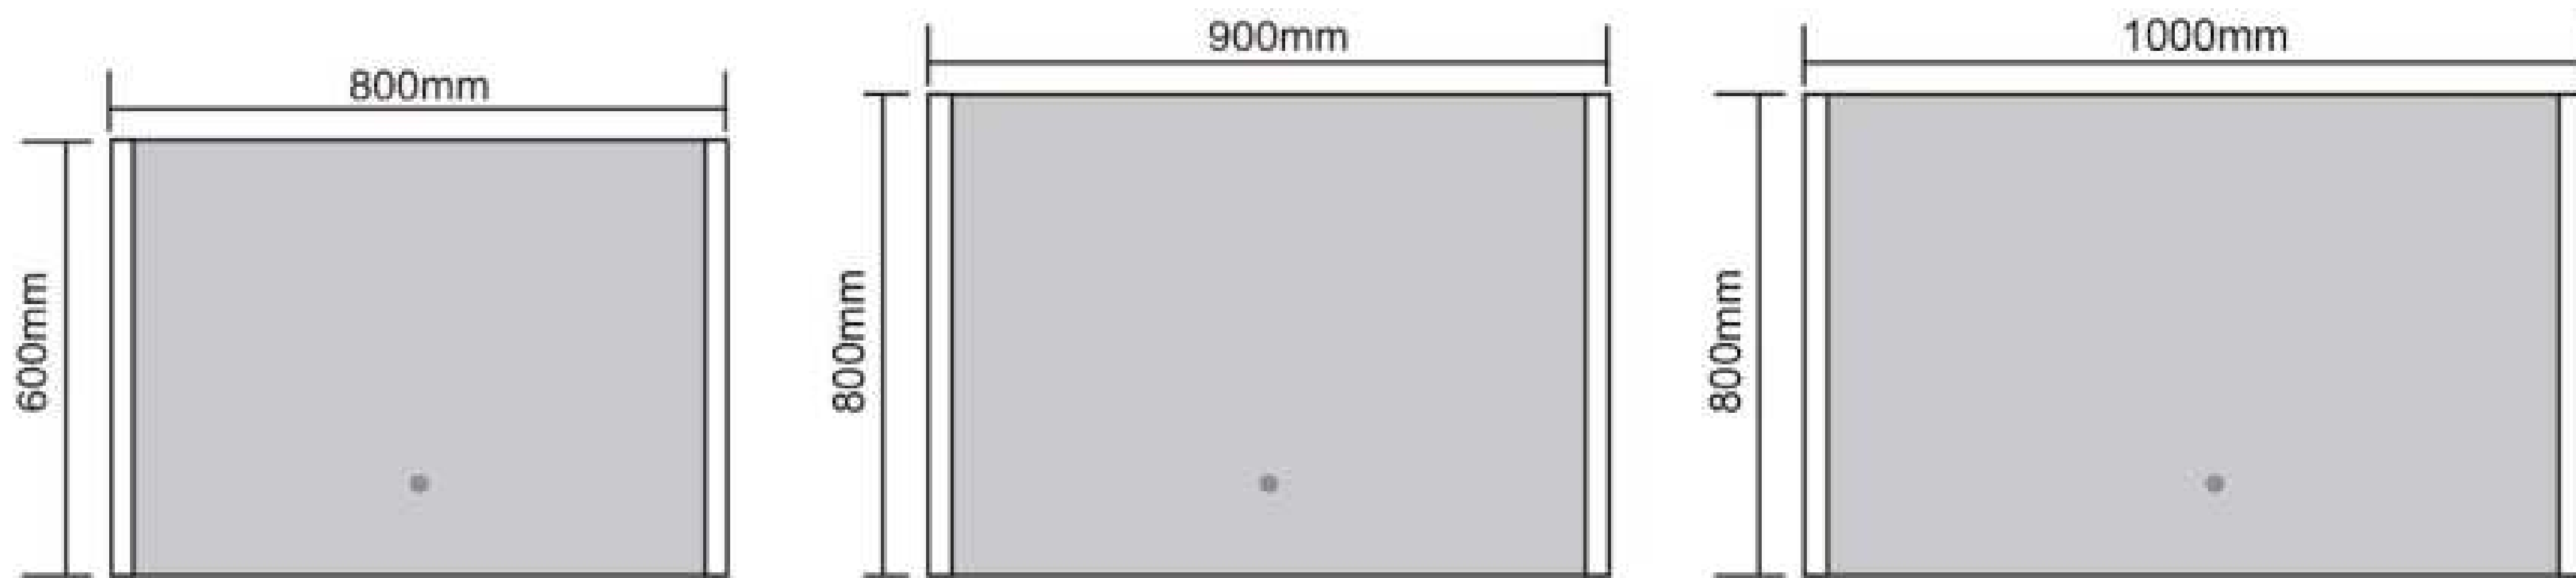

DF46-01

Size: 800x600mm

DF46-02

Size: 900x800mm

DF46-03

Size: 1000x800mm

Copper Free Silver Mirror
Touch Sensor
Button Style Can Be Customized
Aluminum Frame
Bluetooth Anti-fog Clock Temperature
Size and Function Can Be Customized