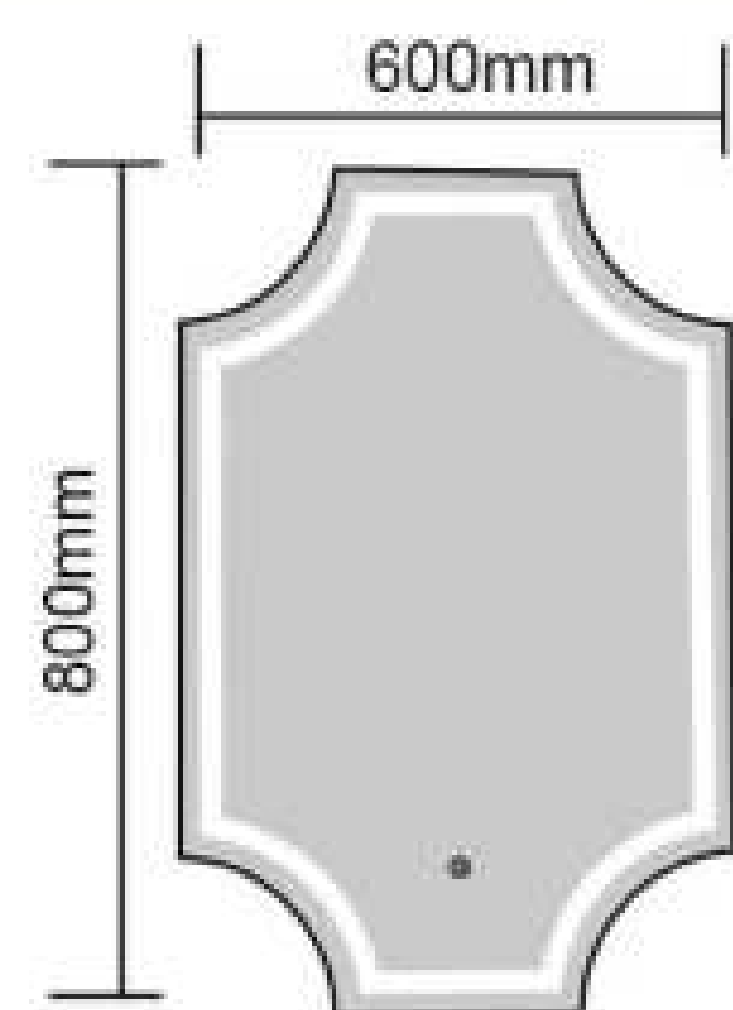

AL10
Size: 600x800mm