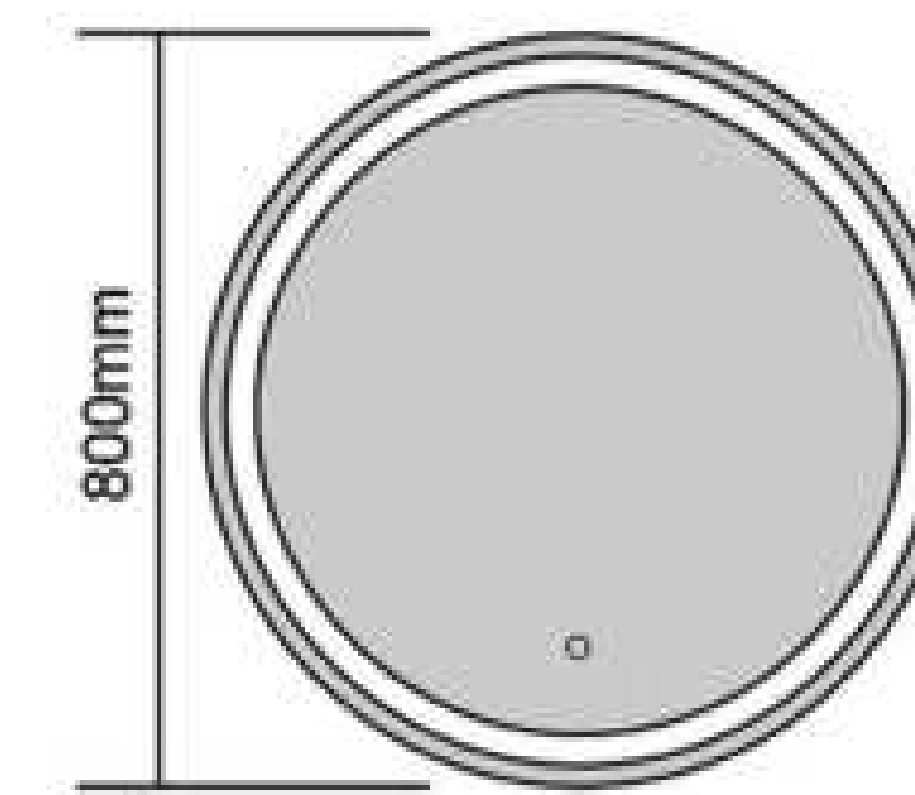

NZL05-02
Size: 800x800mm