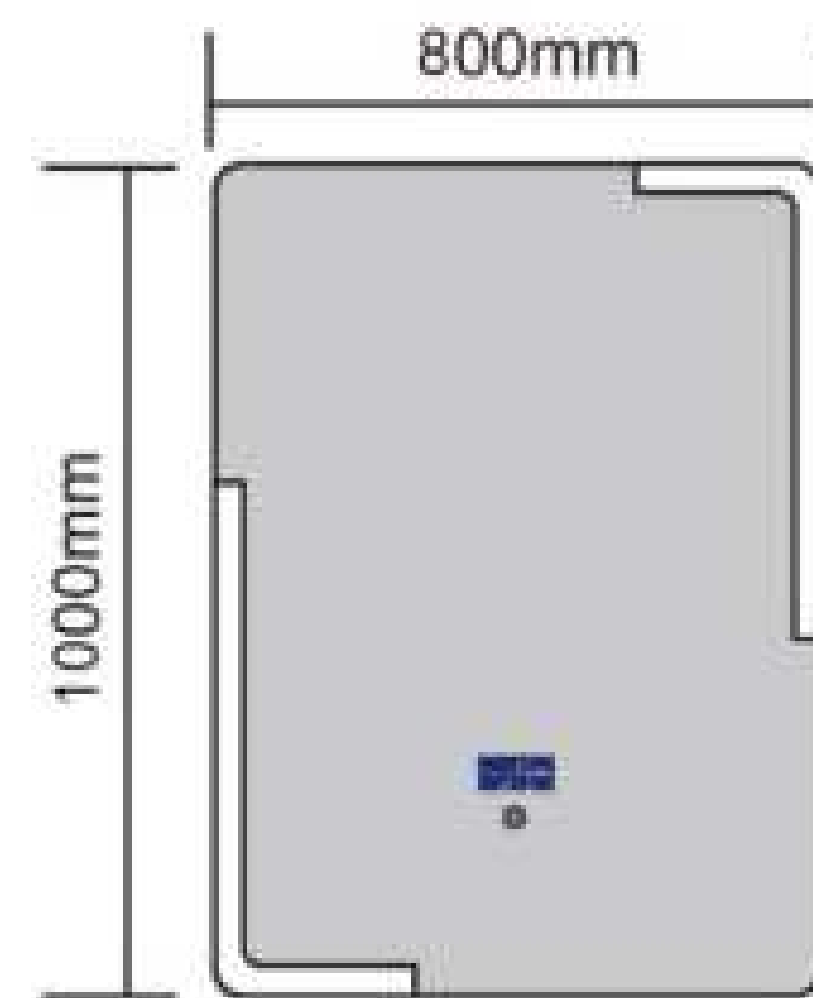

DF70-03
Size: 800x1000mm