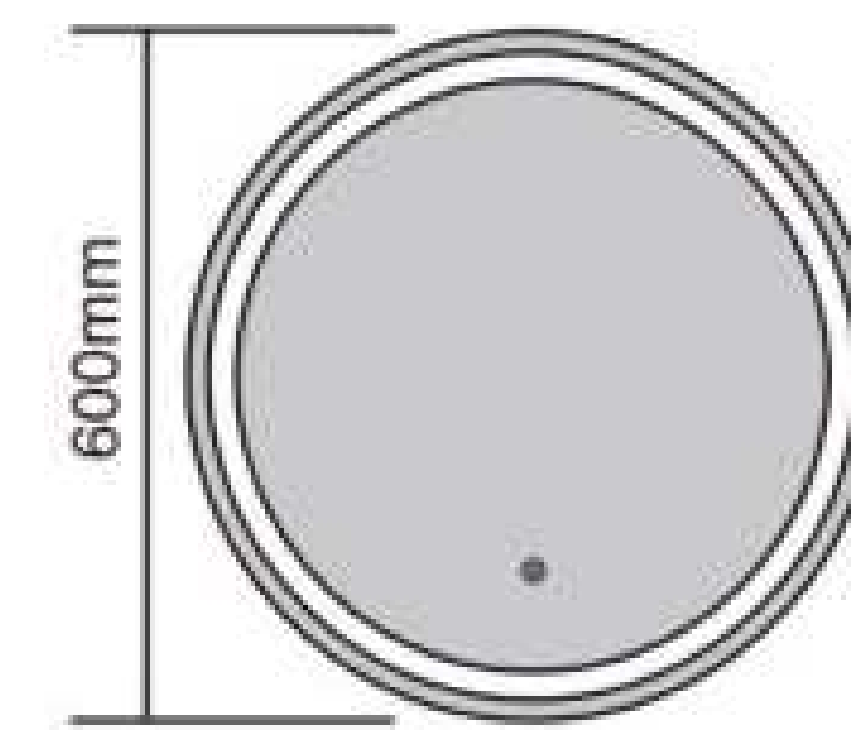

ZL05-01
Size: 600x600mm

ZL05-02
Size: 700x700mm

ZL05-03
Size: 800x800mm

Copper Free Silver Mirror
Touch Sensor
Button Style Can Be Customized
Aluminum Frame
Bluetooth Anti-fog Clock Temperature
Size and Function Can Be Customized