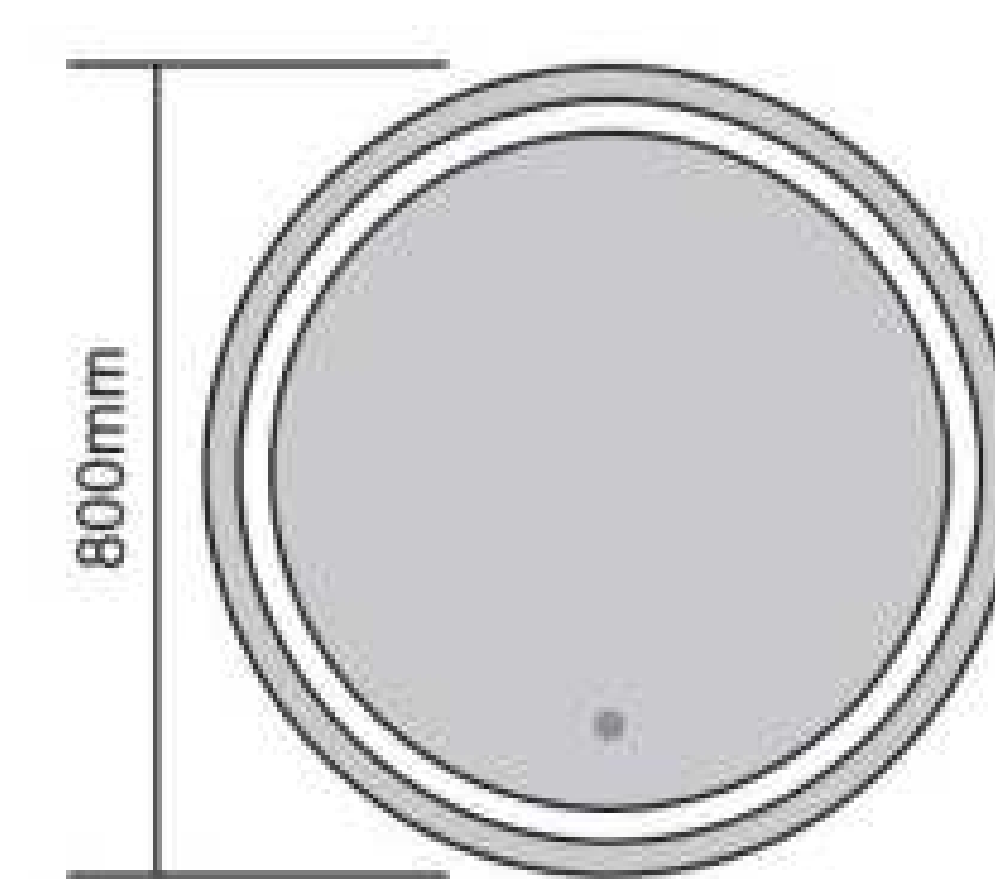

NZL03-03
Size: 800x800mm