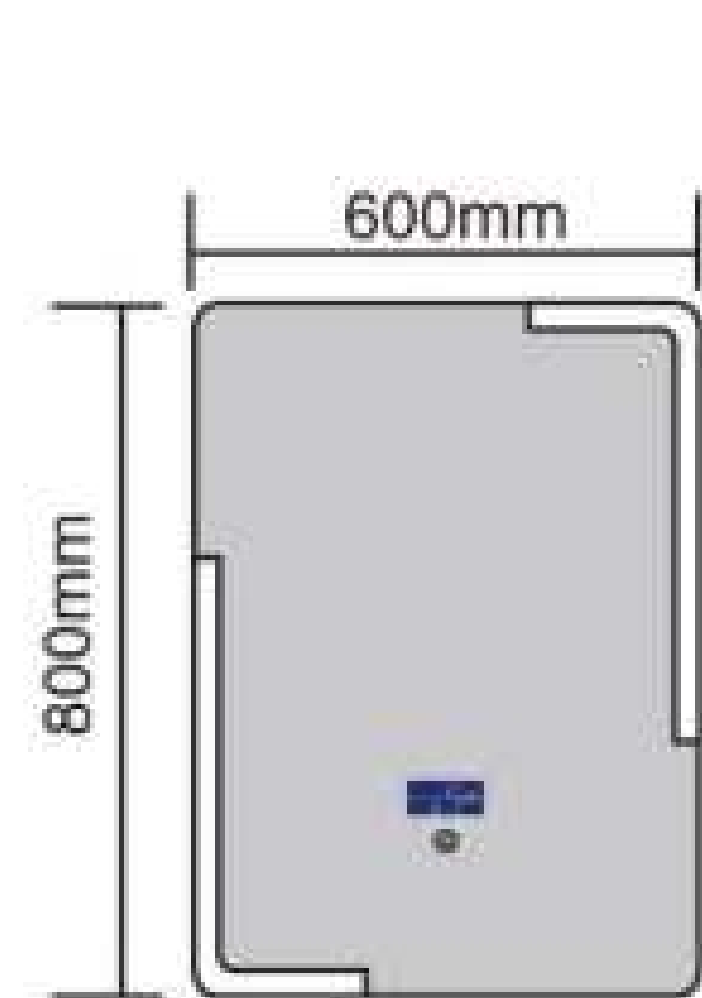

DF73-01

Size: 600x800mm

DF73-02

Size: 800x900mm

DF73-03

Size: 800x1000mm

Copper Free Silver Mirror
Touch Sensor
Button Style Can Be Customized
Aluminum Frame
Bluetooth Anti-fog Clock Temperature
Size and Function Can Be Customized
RGB Light (Monochrome or Marguee)