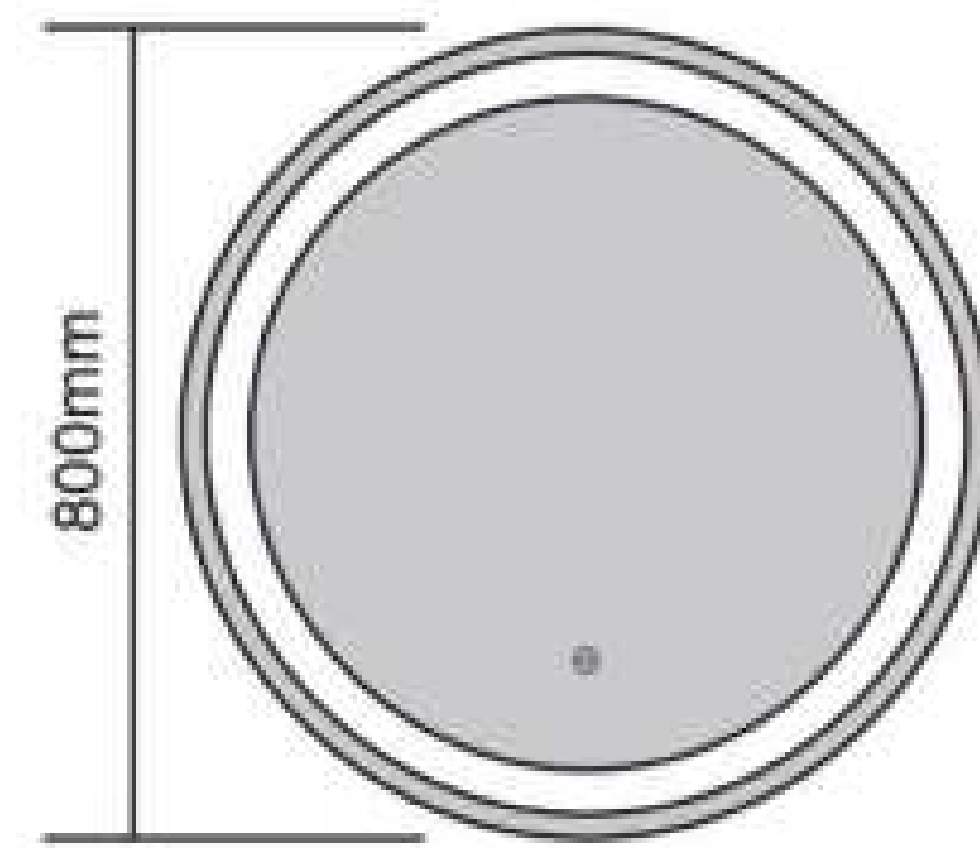

ZL05-03
Size: 800x800mm