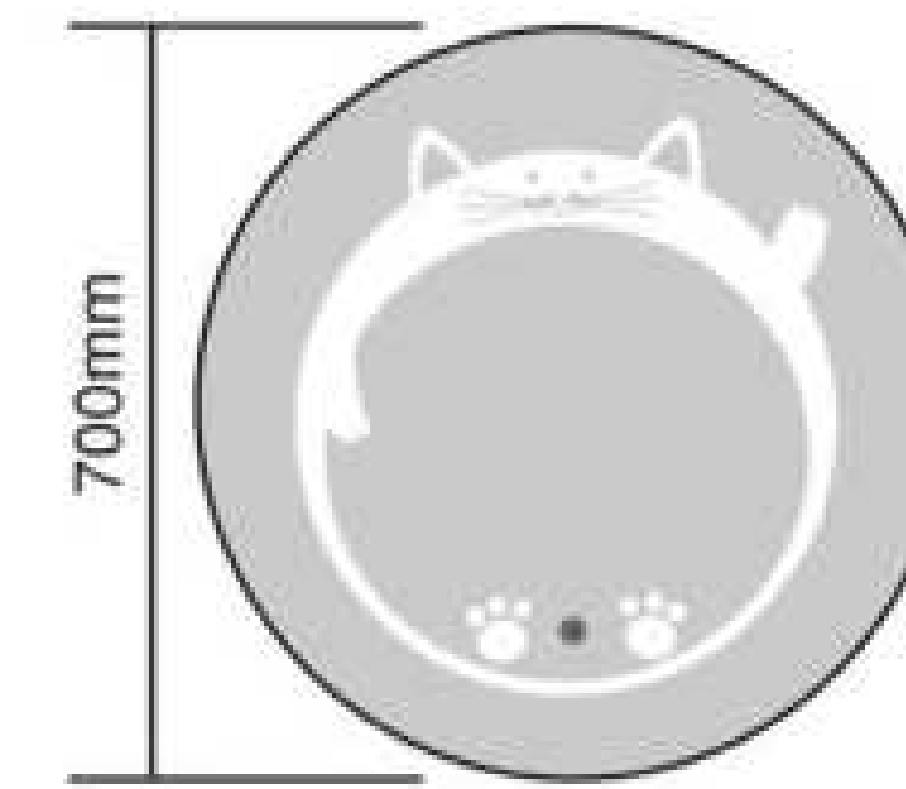

NZL06-01
Size: 700x700mm

NZL06-02
Size: 800x800mm

NZL06-03
Size: 900x900mm

Copper Free Silver Mirror
Touch Sensor
Button Style Can Be Customized
Aluminum Frame
Selection of Frame Color: Black, Gold, Silver
Bluetooth Anti-fog Clock Temperature
Size and Function Can Be Customized

NZL07-01
Size: 500x500mm

NZL07-02
Size: 700x700mm

NZL07-03
Size: 900x900mm

Copper Free Silver Mirror
Touch Sensor
Cartoon Patterns and Button Style Can Be Customized
Aluminum Frame
Bluetooth Anti-fog Clock Temperature
Size and Function Can Be Customized