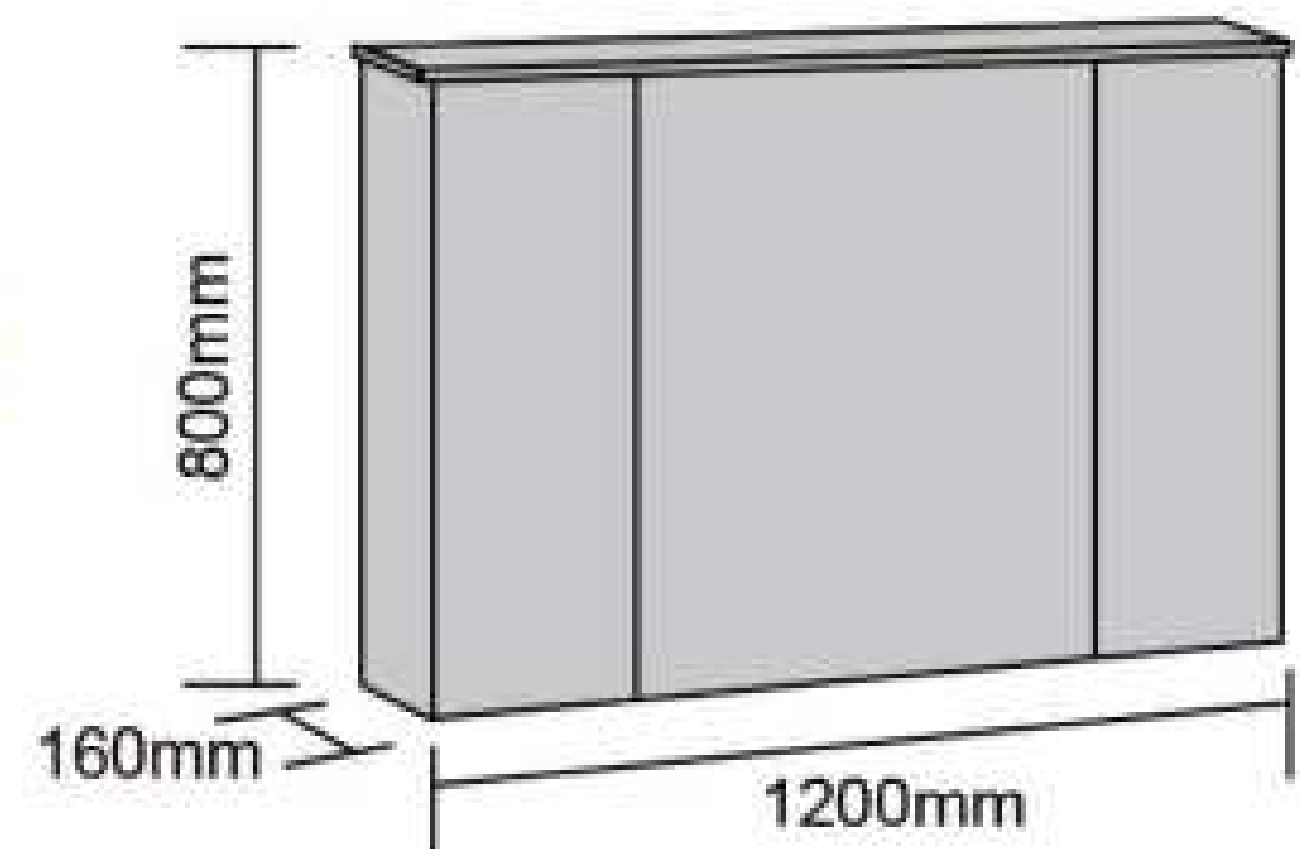

MC01
Size: 1200x800x160mm

Medicine Cabinet
3 mirrored door
With wooden shelves
3 layers of storage space
Top LED lighting