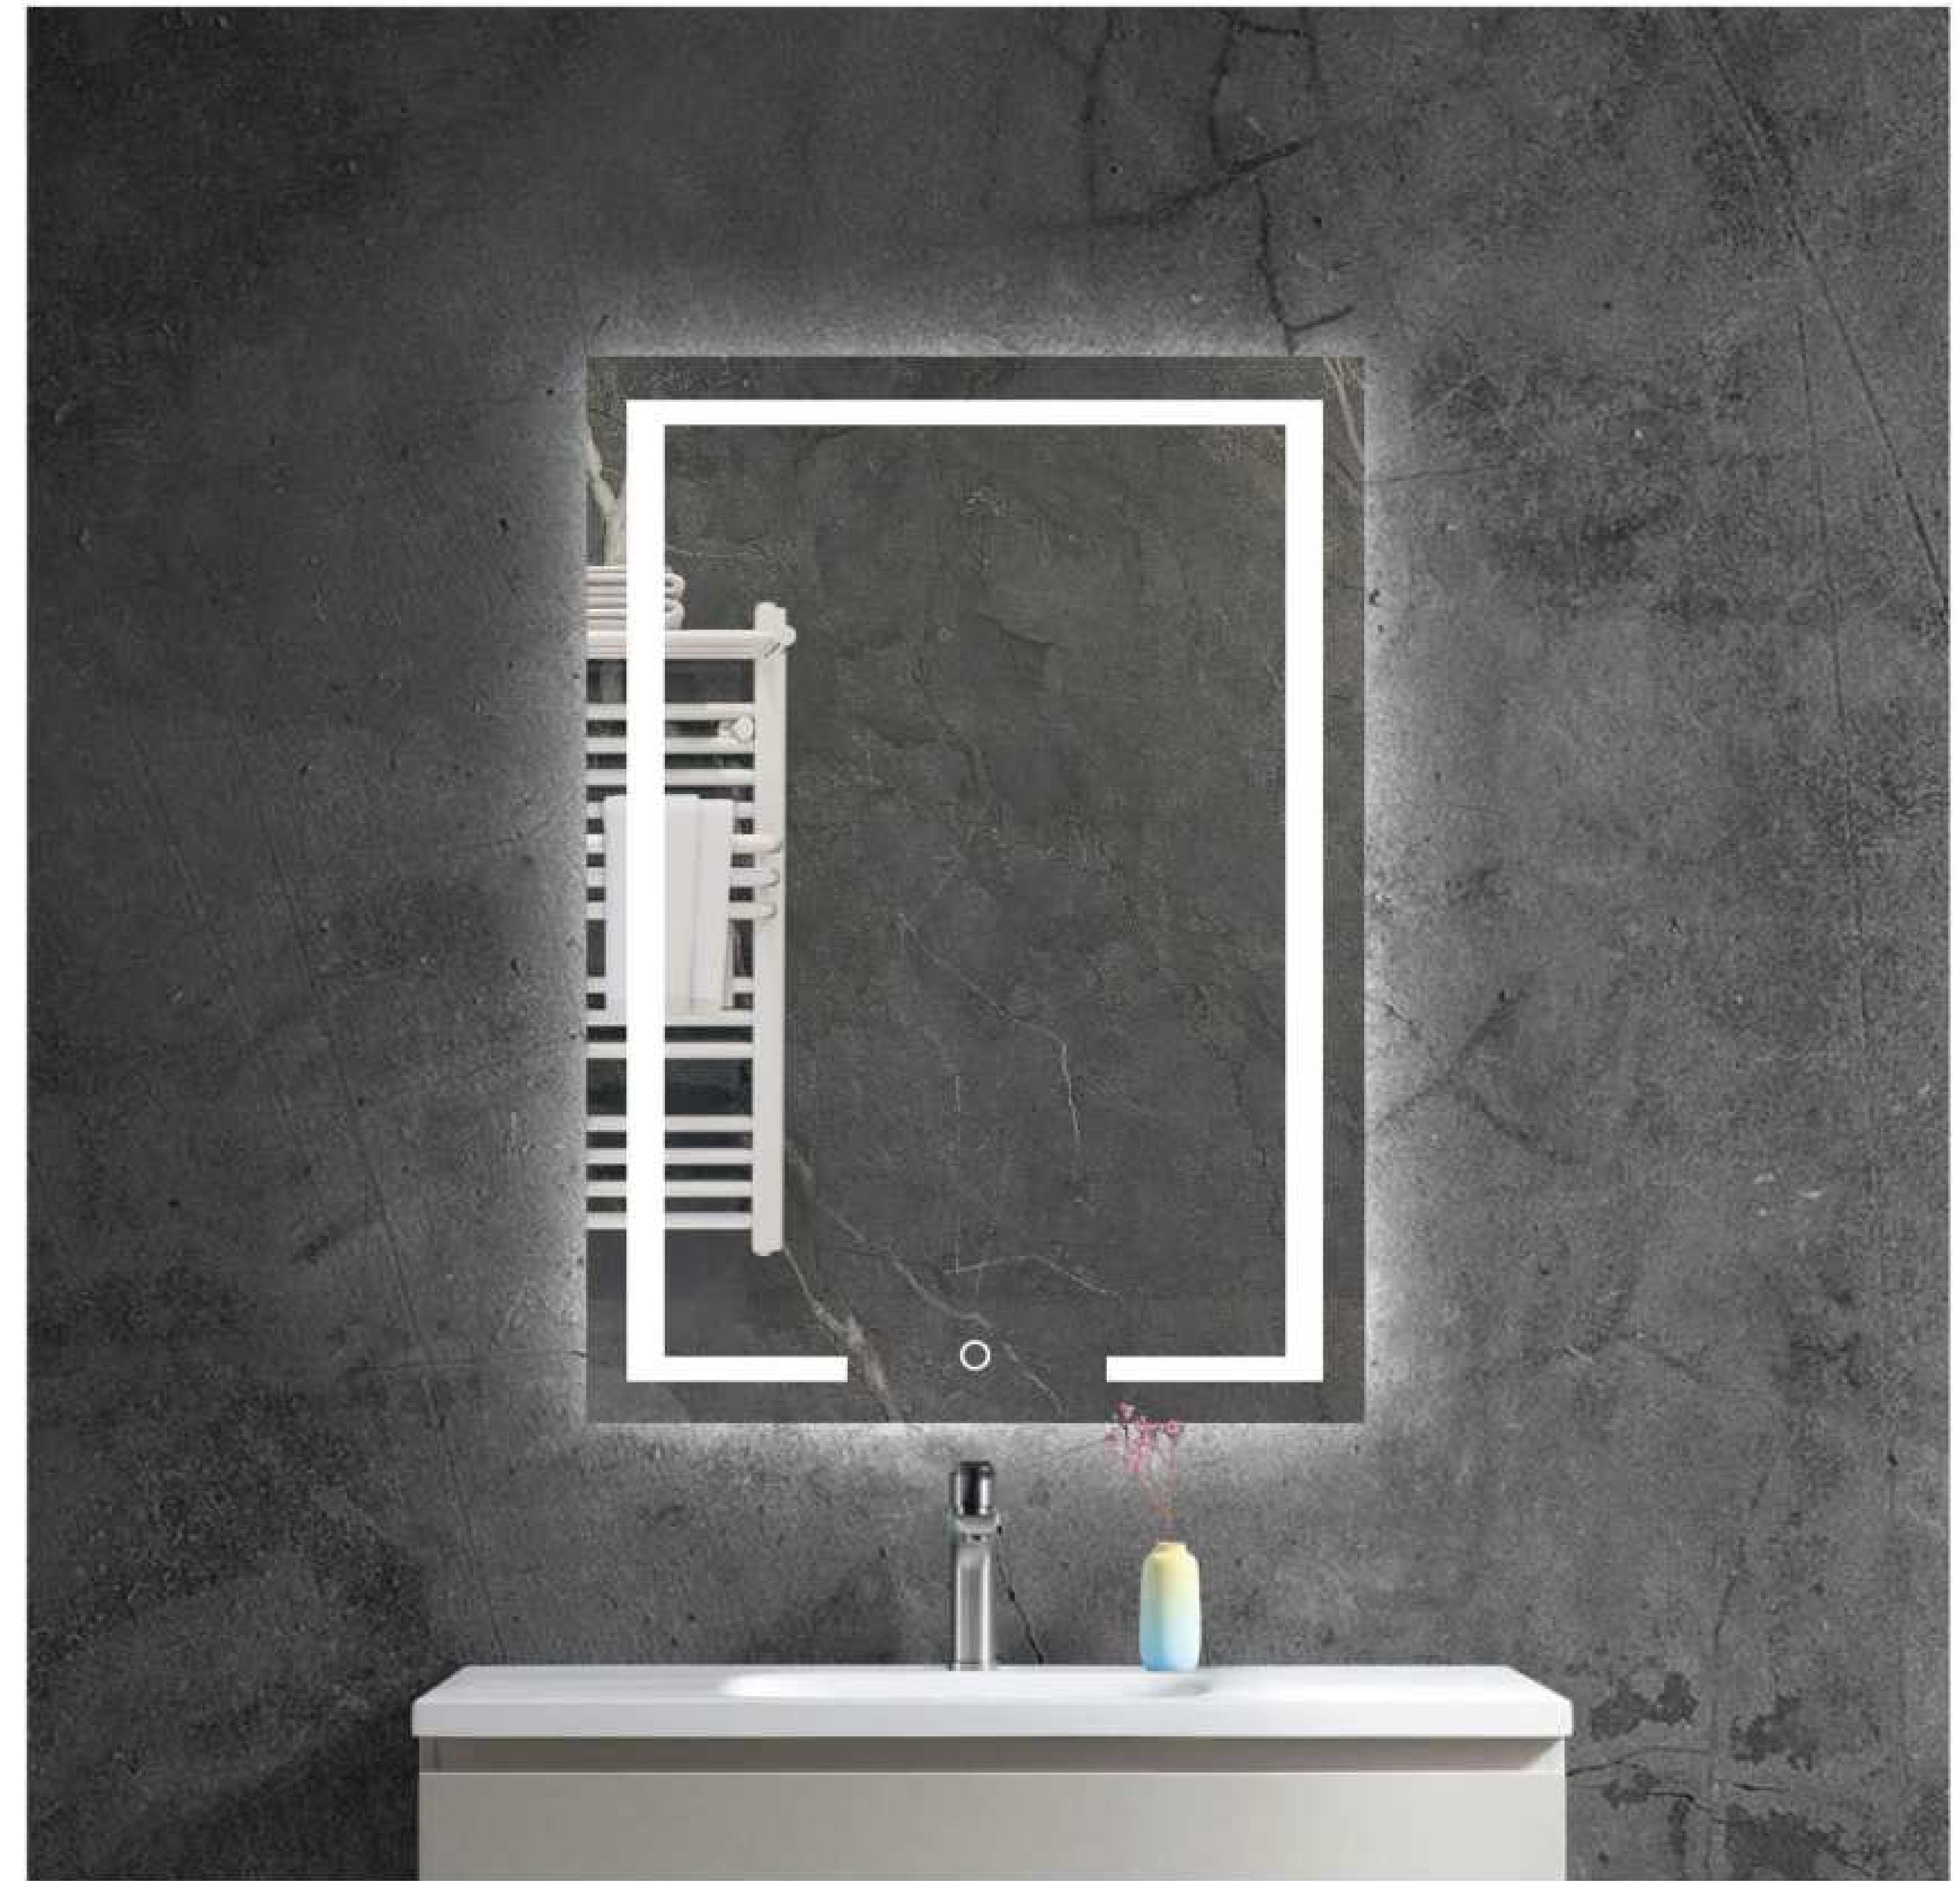

DF46-01

Size: 800x600mm

DF46-02

Size: 900x800mm

DF46-03

Size: 1000x800mm

Copper Free Silver Mirror
Touch Sensor
Button Style Can Be Customized
Aluminum Frame
Bluetooth Anti-fog Clock Temperature
Size and Function Can Be Customized