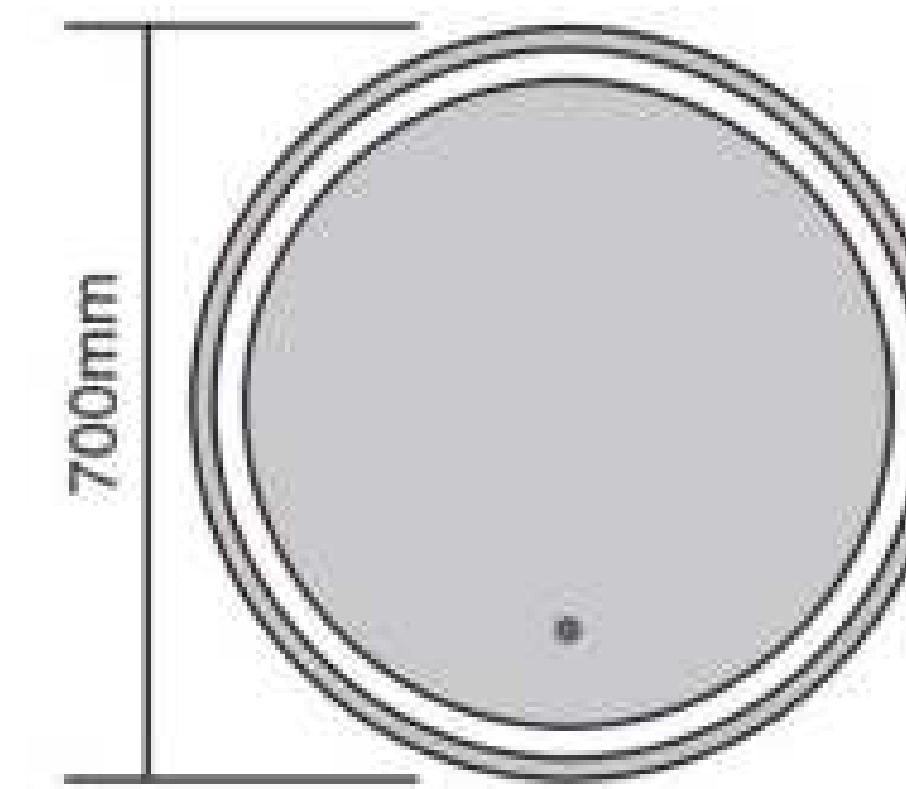

ZL01-02
Size: 700x700mm