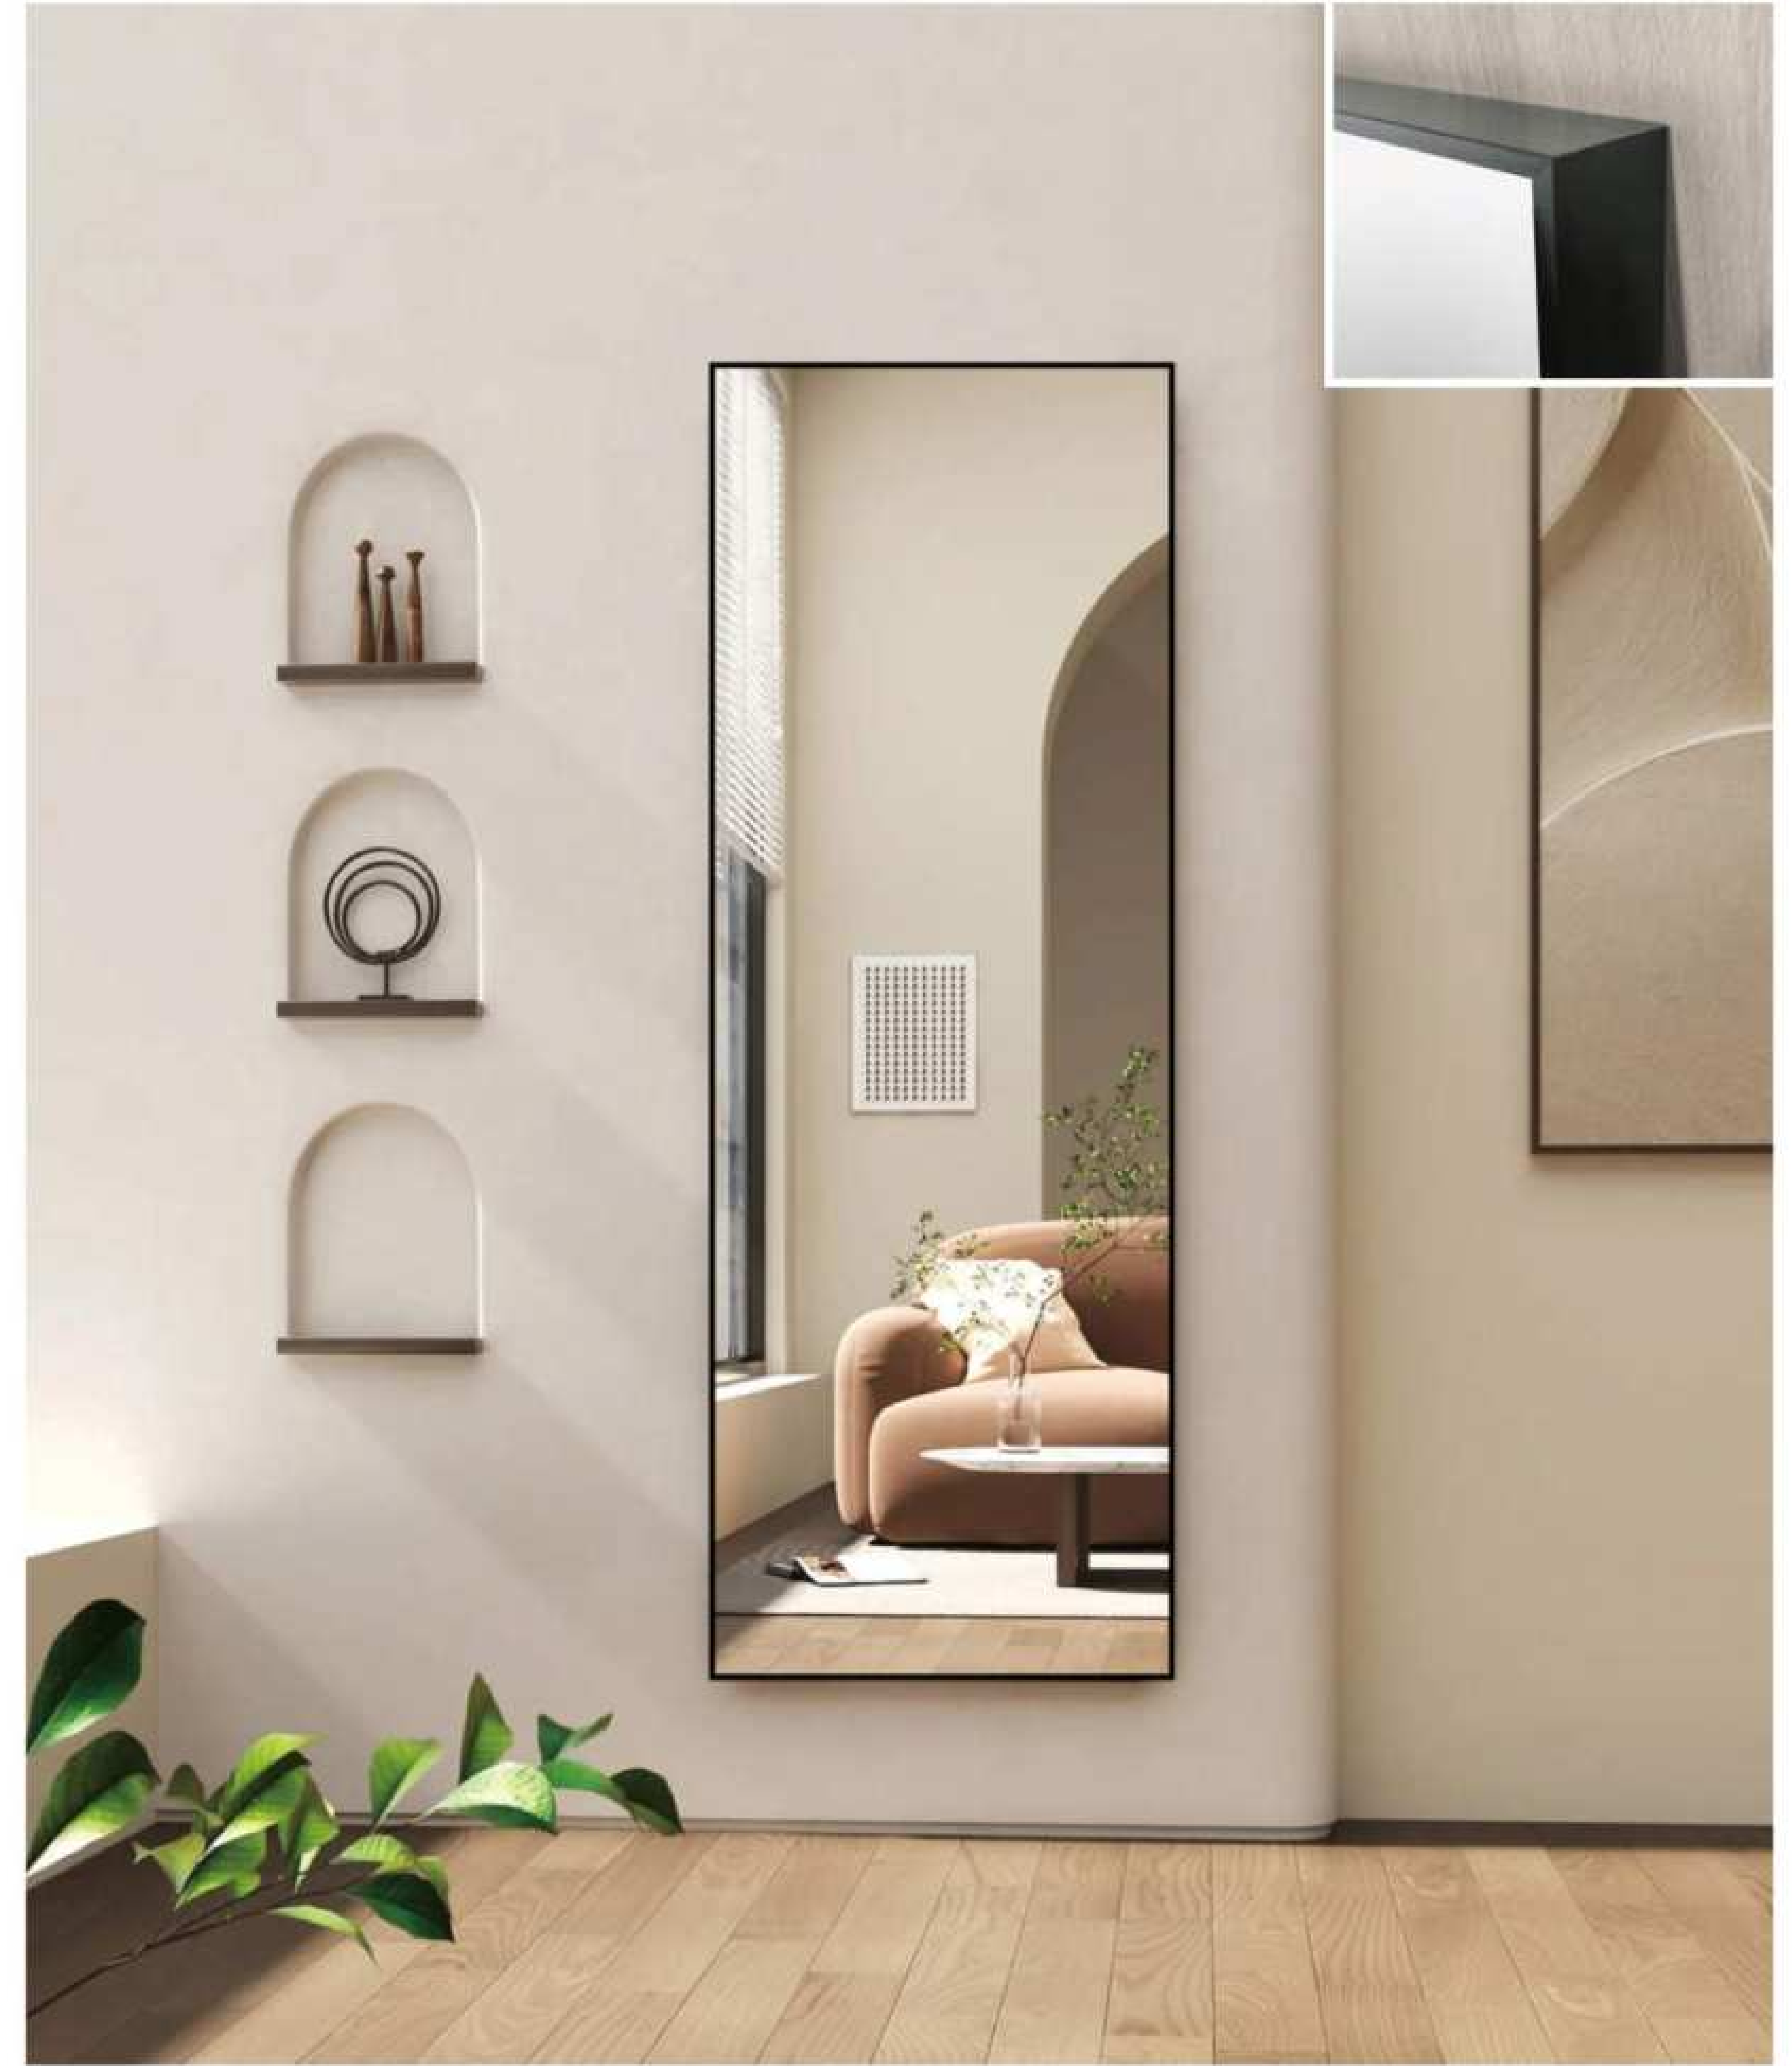

FL03

Size: 500x1500mm

Copper Free Silver Mirror
Metal Frame
Size and Support Brackets Can Be Customized
Selection of Frame Color: Black,Gold,Silver