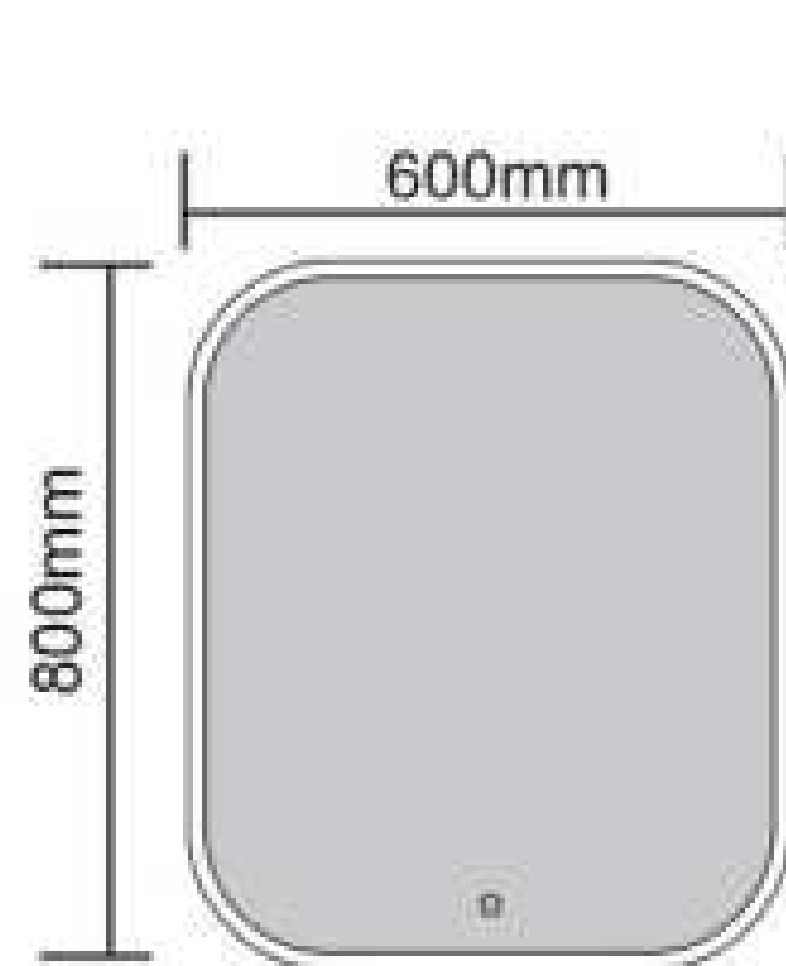

DF70-01
Size: 600x800mm

DF70-02
Size: 800x900mm

DF70-03
Size: 800x1000mm

- Copper Free Silver Mirror
- Touch Sensor
- Button Style Can Be Customized
- Aluminum Frame
- Bluetooth Anti-fog Clock Temperature
- Size and Function Can Be Customized

NDF06-01
Size: 600x800mm

NDF06-02
Size: 800x1000mm

- Copper Free Silver Mirror
- Touch Sensor
- Button Style Can Be Customized
- Aluminum Frame
- PVC Lampshade
- Bluetooth Anti-fog Clock Temperature
- Size and Function Can Be Customized