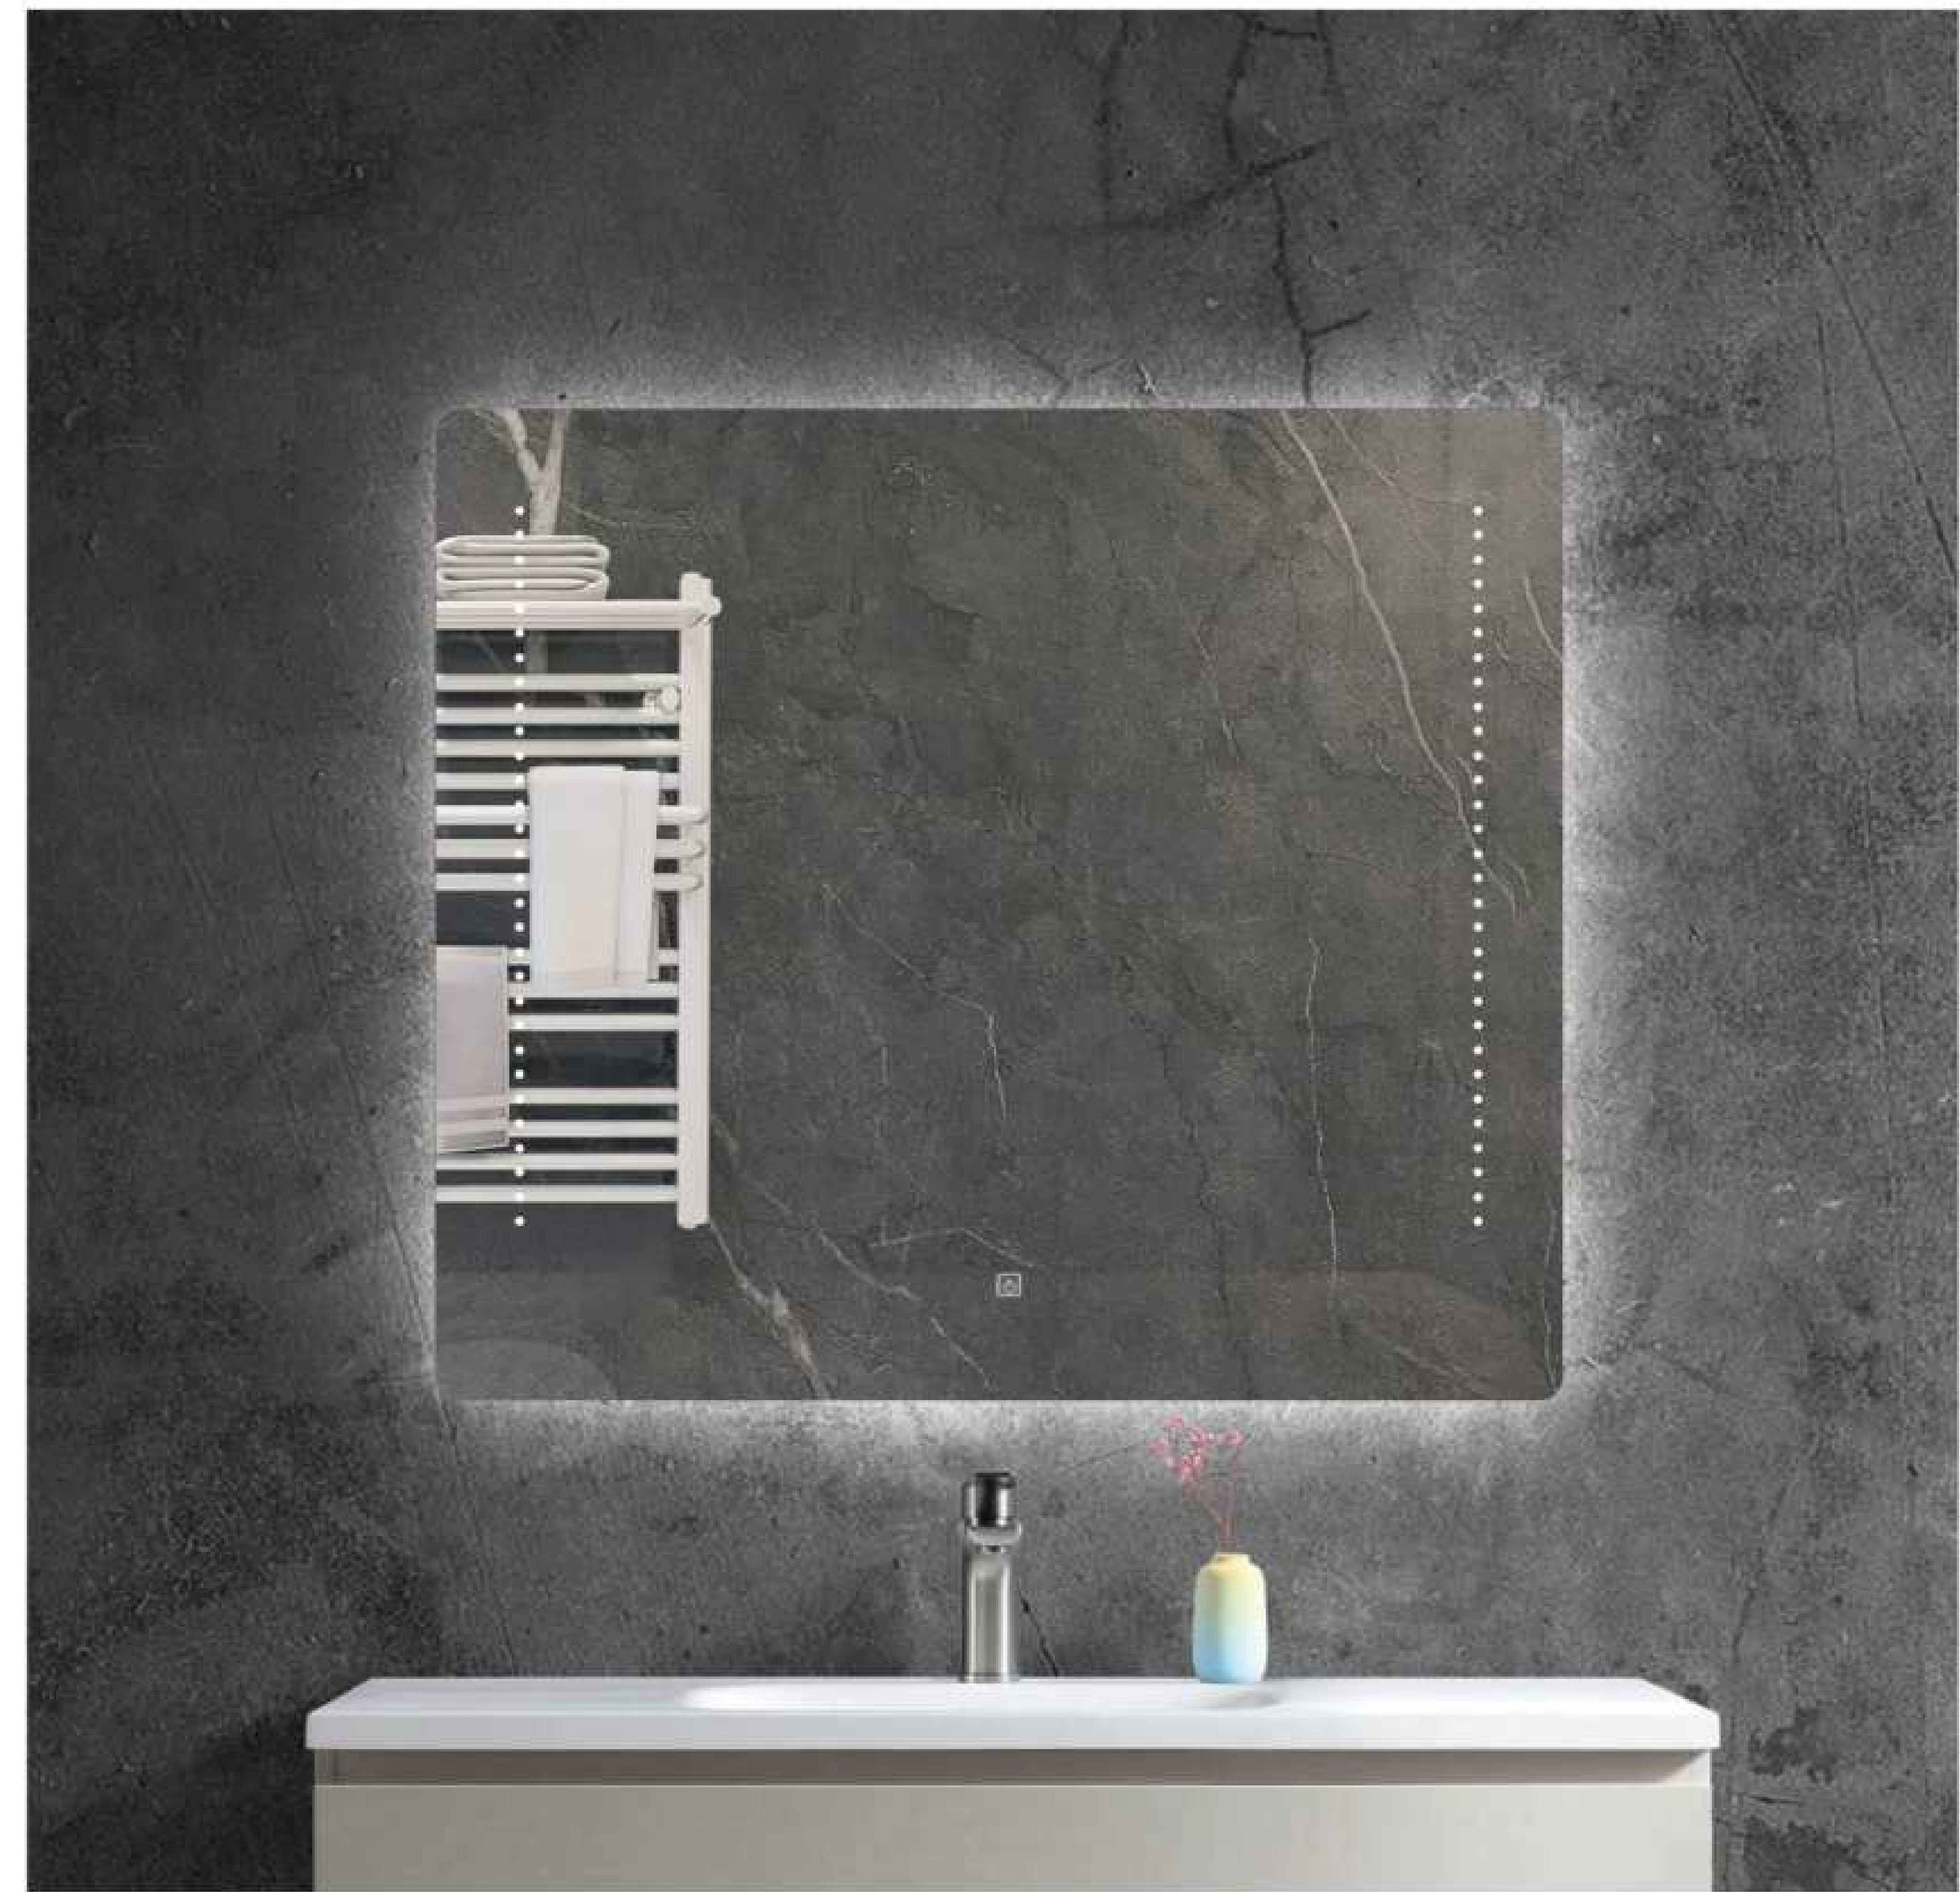

Copper Free Silver Mirror
Touch Sensor
Button Style Can Be Customized
Aluminum Frame
Bluetooth Anti-fog Clock Temperature
Size and Function Can Be Customized