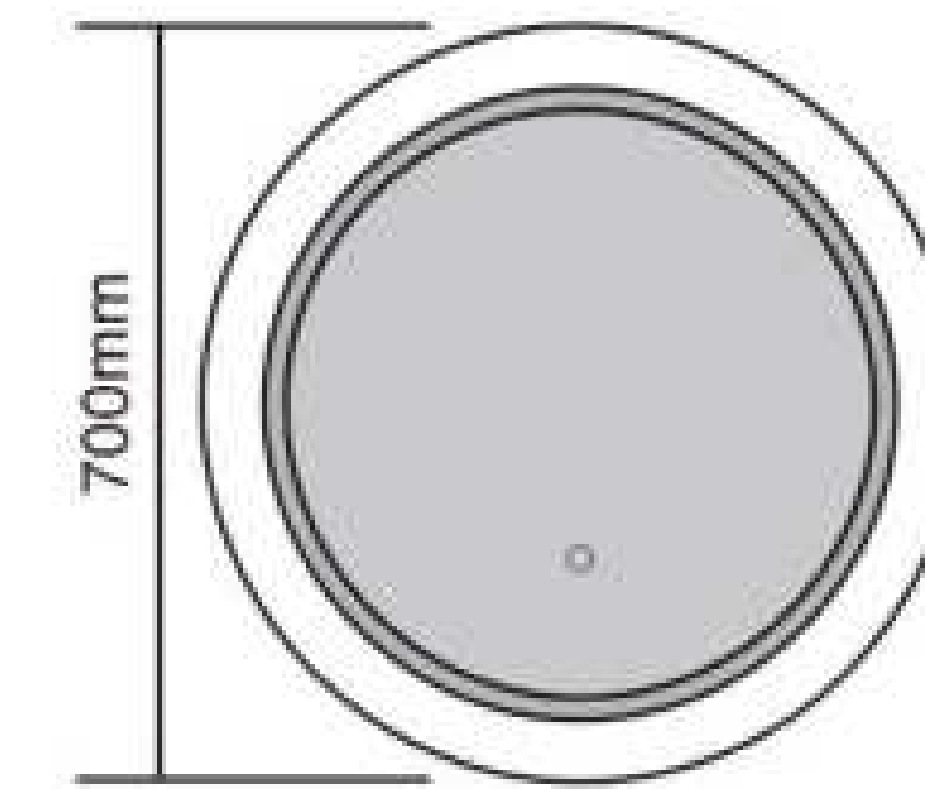

ZL21-01
Size: 600x600mm

ZL21-02
Size: 700x700mm

ZL21-03
Size: 800x800mm

Copper Free Silver Mirror
Metal Frame
Size and Function Can Be Customized
Selection of Frame Color: Black,Gold,Bronze,Silver

ZL13-01
Size: 700x700mm