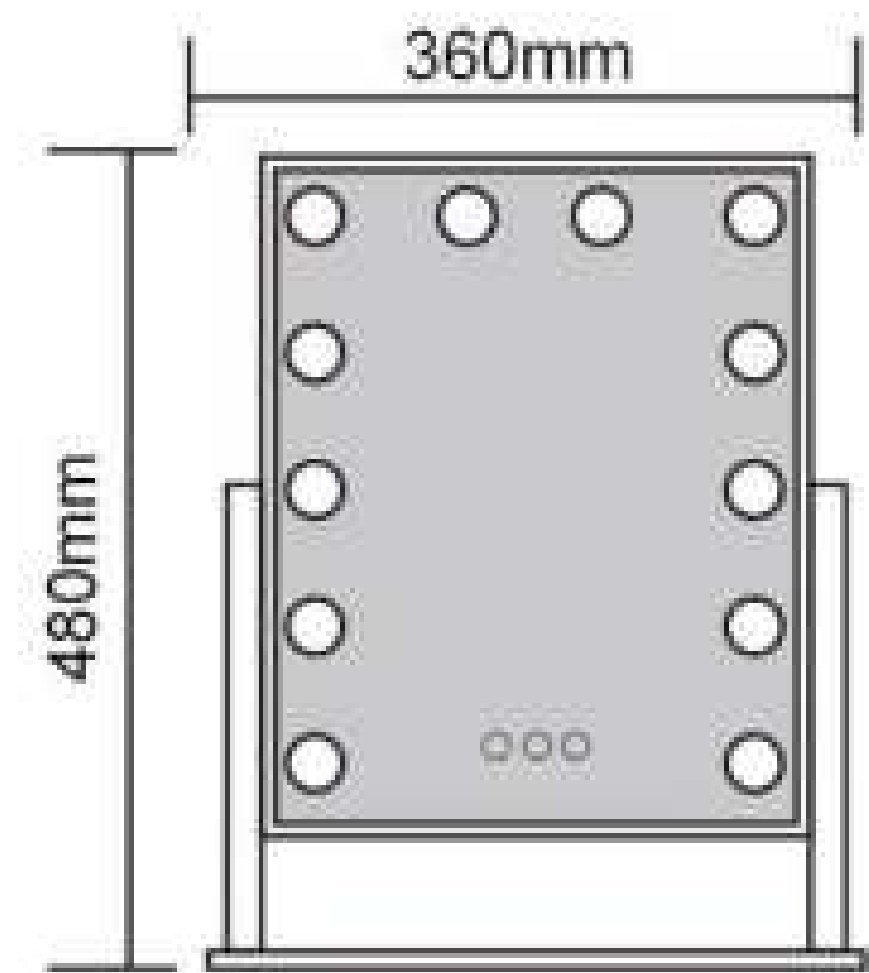

DP330
Size: 360x480x85mm

Copper Free Silver Mirror
360 Degree Rotation
Touch Sensor
Button Style Can Be Customized
Metal Frame and Base
The Number of Bulbs Can Be Customized
Size and Function Can Be Customized