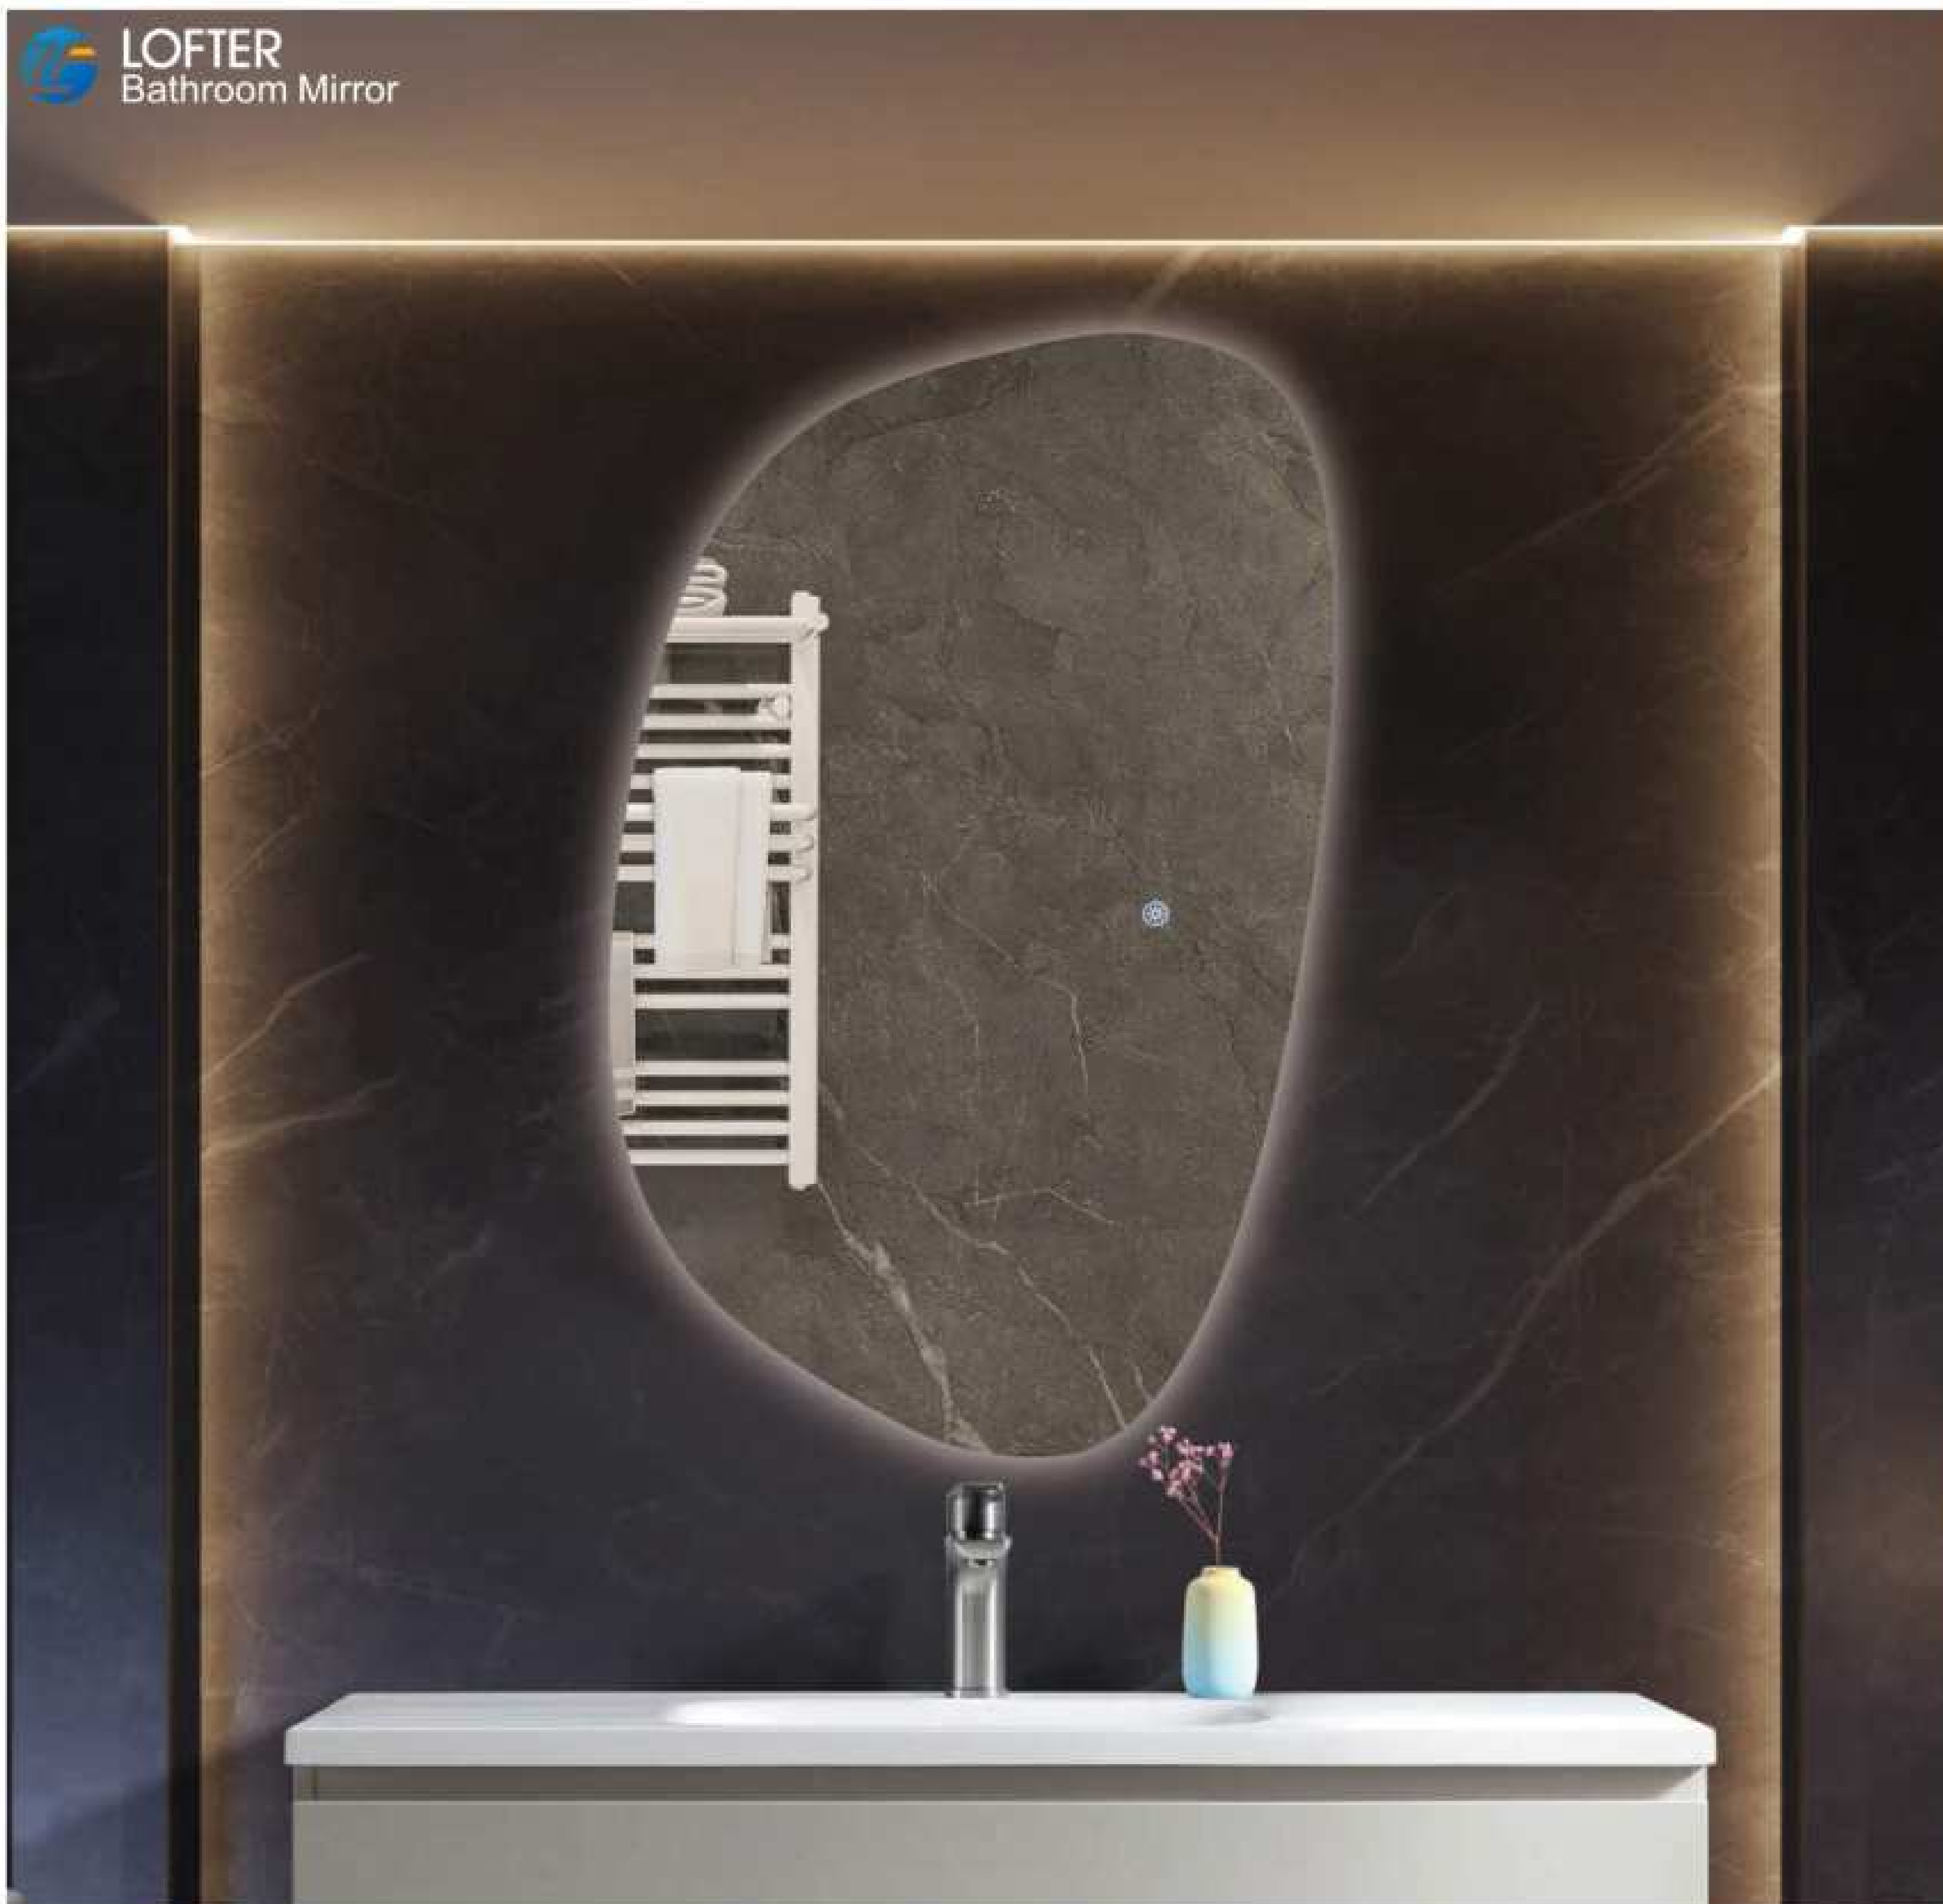

AL01
Size: 900x700mm

Copper Free Silver Mirror
Touch Sensor
Sandblasting
Button Style Can Be Customized
Aluminum Frame
Bluetooth Anti-fog Clock Temperature
Size and Function Can Be Customized

AL07
Size: 600x800mm

AL08
Size: 560x900mm

- Copper Free Silver Mirror
- Touch Sensor
- Button Style Can Be Customized
- Aluminum Frame
- Bluetooth Anti-fog Clock Temperature
- Size and Function Can Be Customized

AL09
Size: 720x800mm