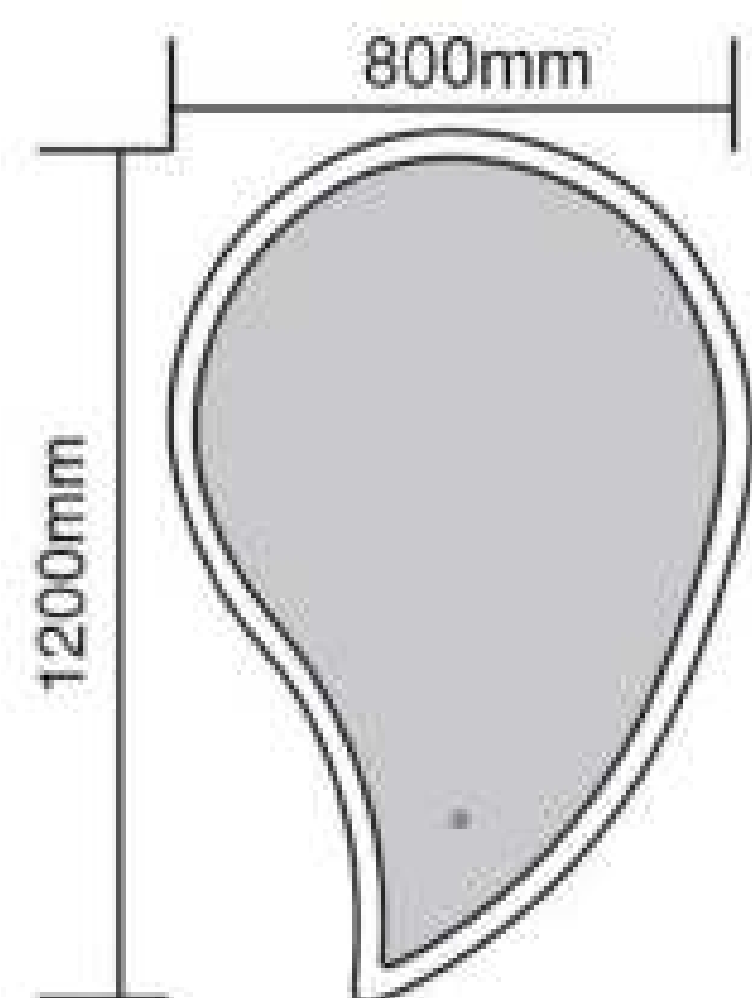

AL02-02
Size: 800x1200mm

Copper Free Silver Mirror
Touch Sensor
Sandblasting
Button Style Can Be Customized
Aluminum Frame
Bluetooth Anti-fog Clock Temperature
Size and Function Can Be Customized
PAGE 51