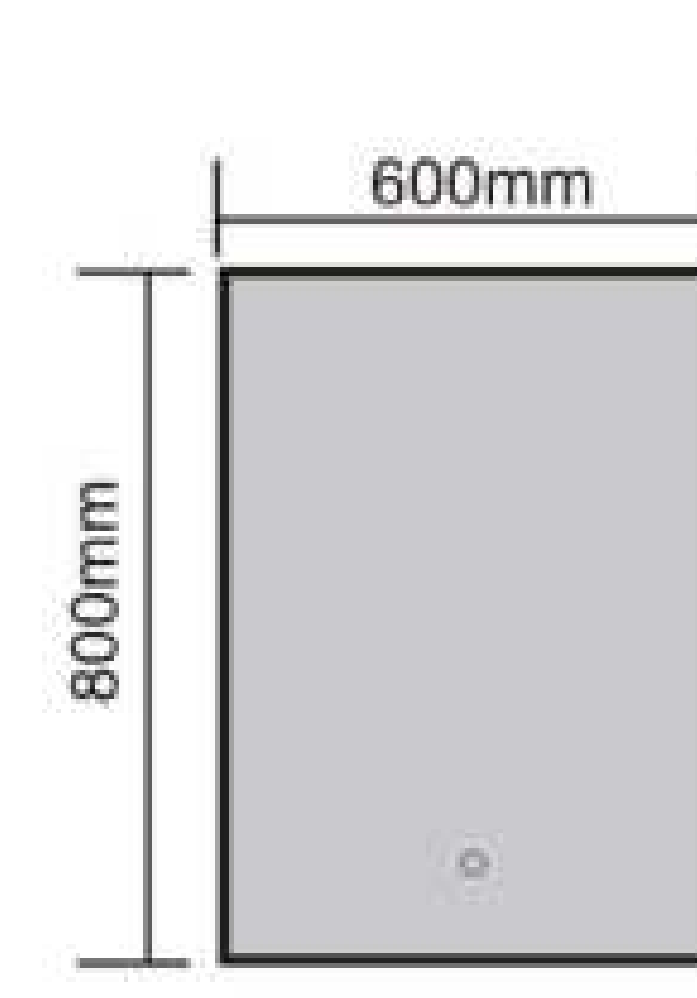

DF70-01
Size: 600x800mm

DF70-02
Size: 800x900mm

DF70-03
Size: 800x1000mm

- Copper Free Silver Mirror
- Touch Sensor
- Button Style Can Be Customized
- Aluminum Frame
- Bluetooth Anti-fog Clock Temperature
- Size and Function Can Be Customized