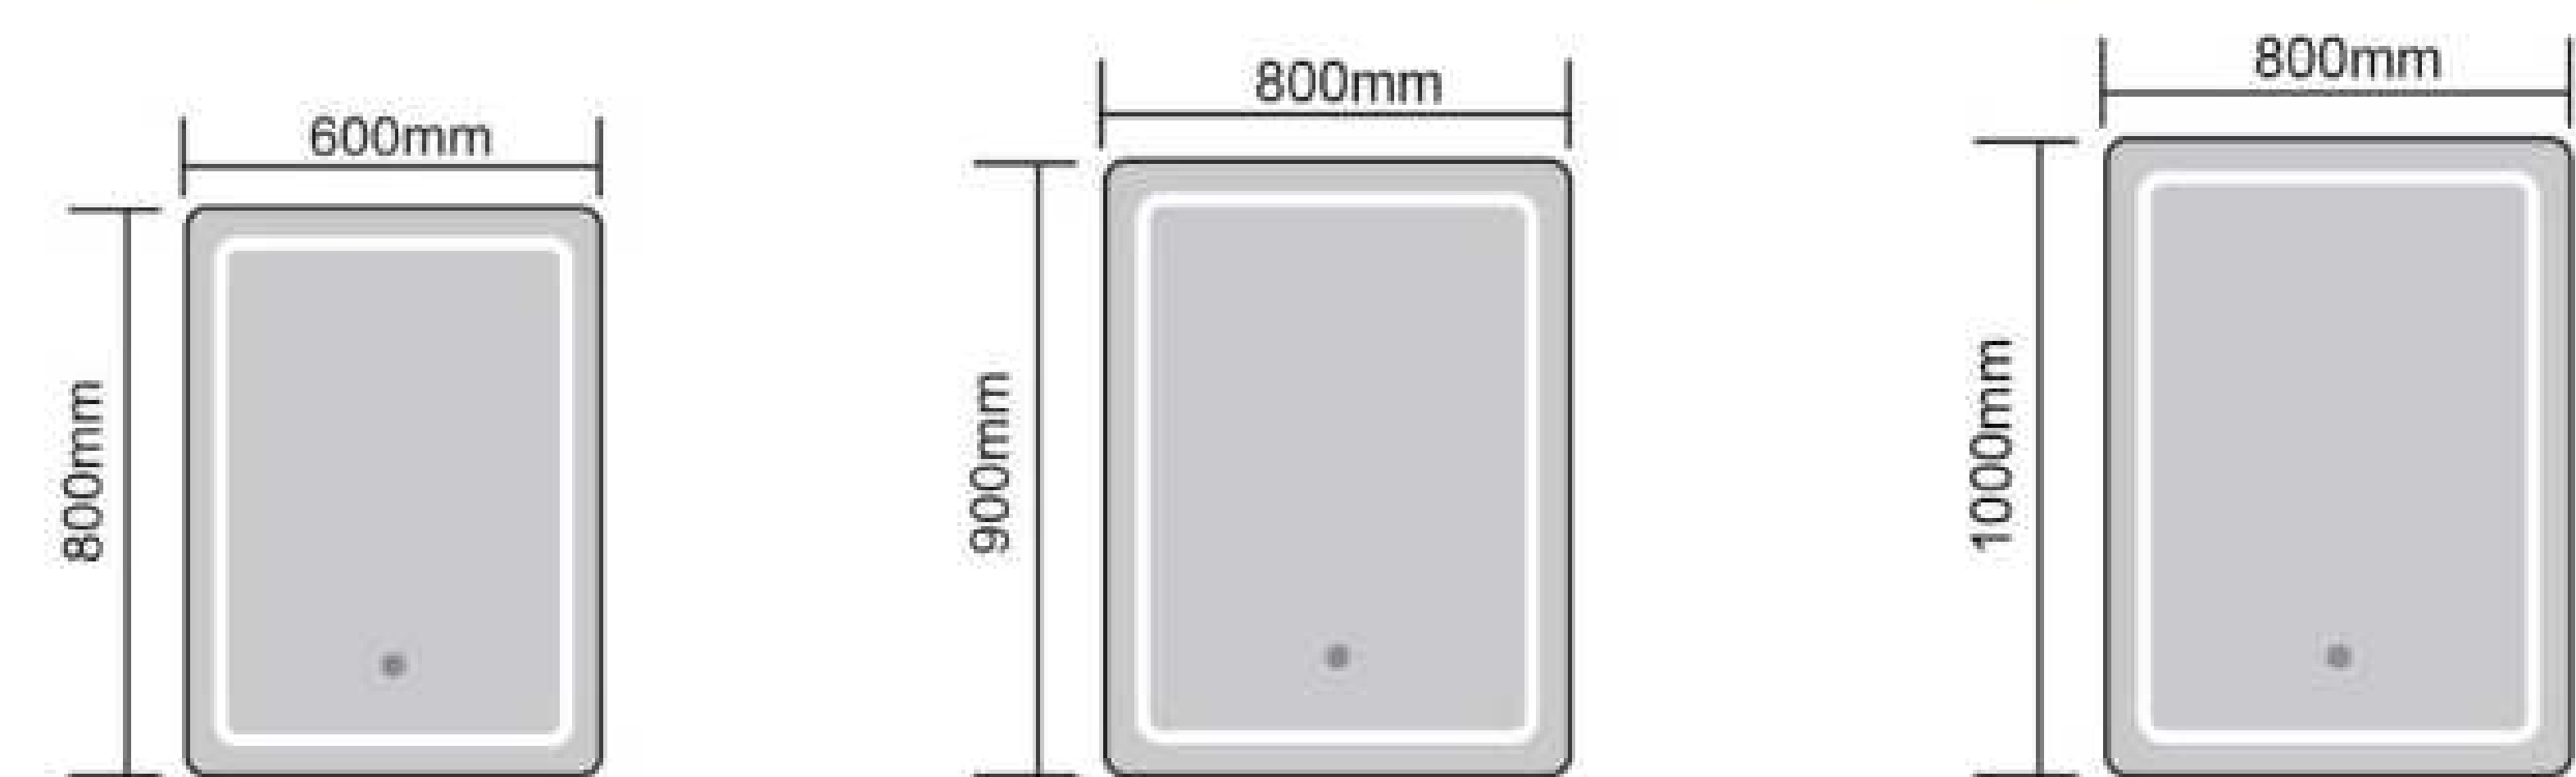

DF67-01

Size: 800x600mm

DF67-02

Size: 900x800mm

DF67-03

Size: 1000x800mm

- Copper Free Silver Mirror
- Touch Sensor
- Button Style Can Be Customized
- Aluminum Frame
- Bluetooth Anti-fog Clock Temperature
- Size and Function Can Be Customized

DF74-01

Size: 800x600mm

DF74-02

Size: 900x800mm

DF74-03

Size: 1000x800mm

Copper Free Silver Mirror
Motion Sensor
Button Style Can Be Customized
Aluminum Frame
Bluetooth Anti-fog Clock Temperature
Size and Function Can Be Customized