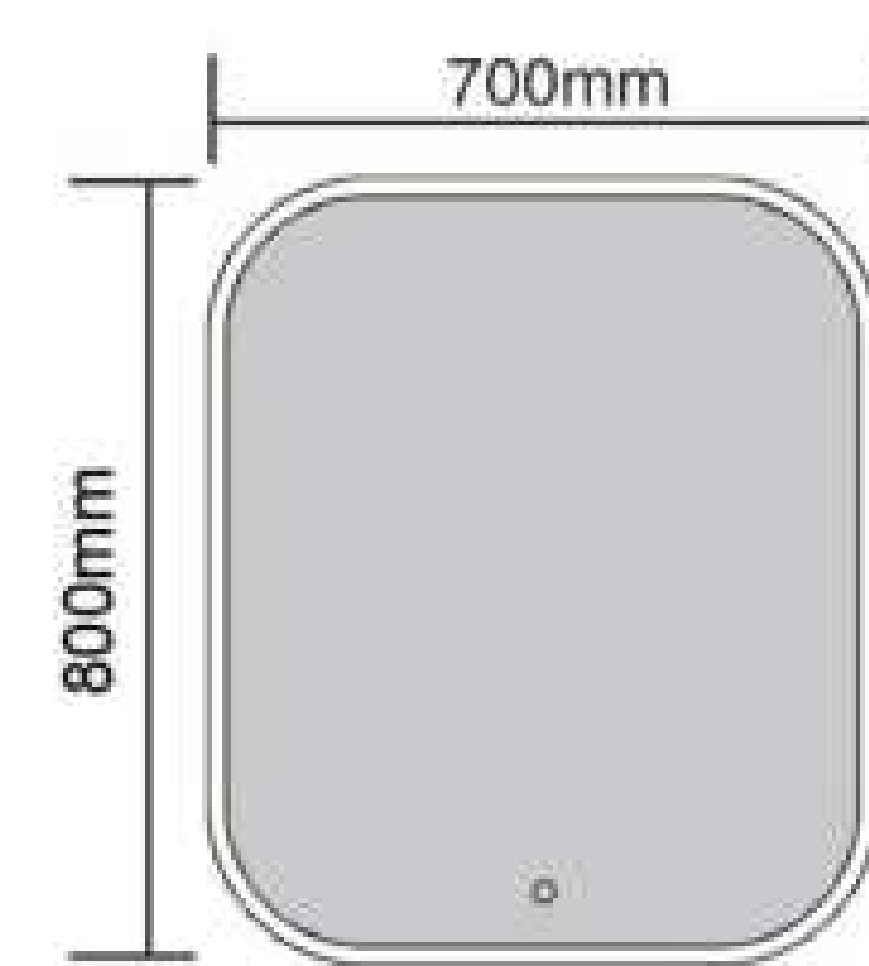

DF70-01
Size: 600x800mm

DF70-02
Size: 800x900mm

DF70-03
Size: 800x1000mm

- Copper Free Silver Mirror
- Touch Sensor
- Button Style Can Be Customized
- Aluminum Frame
- Bluetooth Anti-fog Clock Temperature
- Size and Function Can Be Customized

NDF06-01
Size: 600x800mm

NDF06-02
Size: 800x1000mm

- Copper Free Silver Mirror
- Touch Sensor
- Button Style Can Be Customized
- Aluminum Frame
- PVC Lampshade
- Bluetooth Anti-fog Clock Temperature
- Size and Function Can Be Customized

NDF07-01
Size: 600x800mm

NDF07-02
Size: 700x800mm

Copper Free Silver Mirror
Touch Sensor
Button Style Can Be Customized
Aluminum Frame
Bluetooth Anti-fog Clock Temperature
Size and Function Can Be Customized