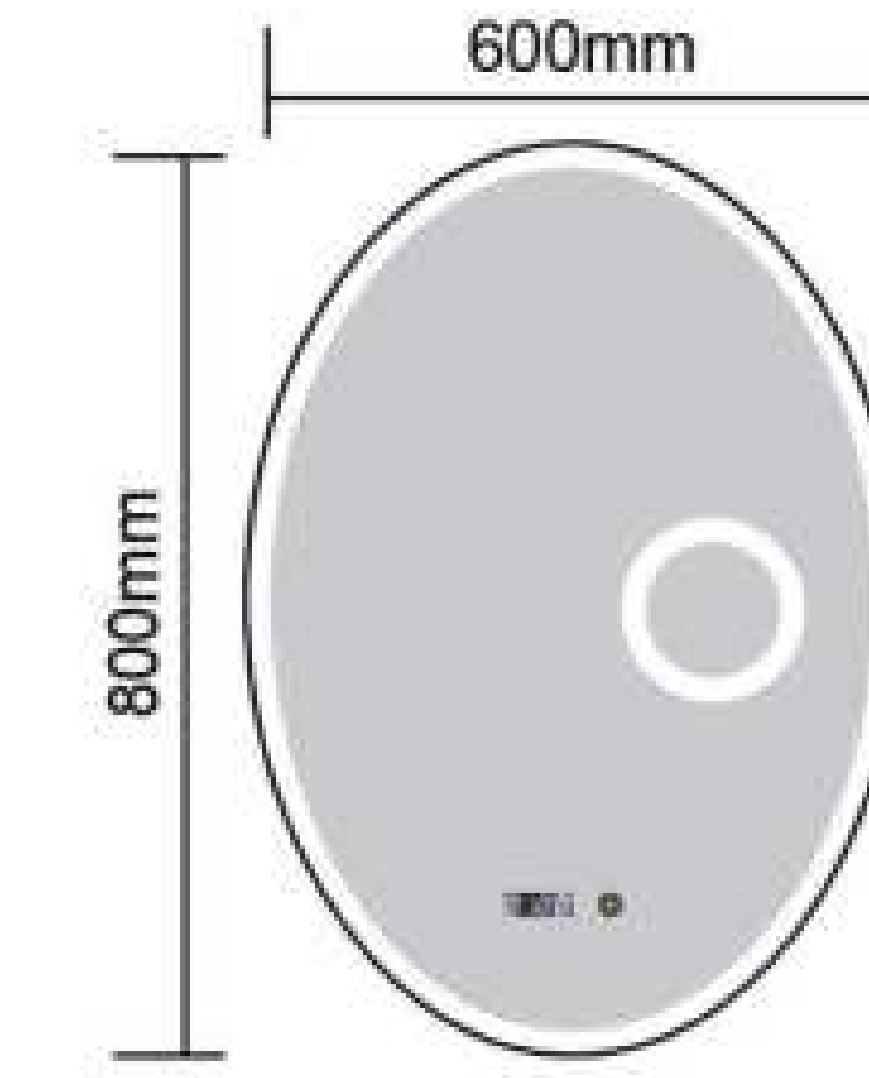

NDF16-01
Size: 600x800mm

NDF16-02
Size: 800x1000mm

Copper Free Silver Mirror
Touch Sensor
Button Style Can Be Customized
Aluminum Frame
Bluetooth Anti-fog Clock Temperature
Size and Function Can Be Customized

YL14-01
Size: 500x700mm

YL14-02
Size: 600x800mm

MODEL	SIZE	NOTES
YL14-01	500x700mm	Copper Free Silver Mirror Touch Sensor Sandblasting Button Style Can Be Customized Magnifier Aluminum Frame Bluetooth Anti-fog Clock Temperature Size and Function Can Be Customized
YL14-02	600x800mm	