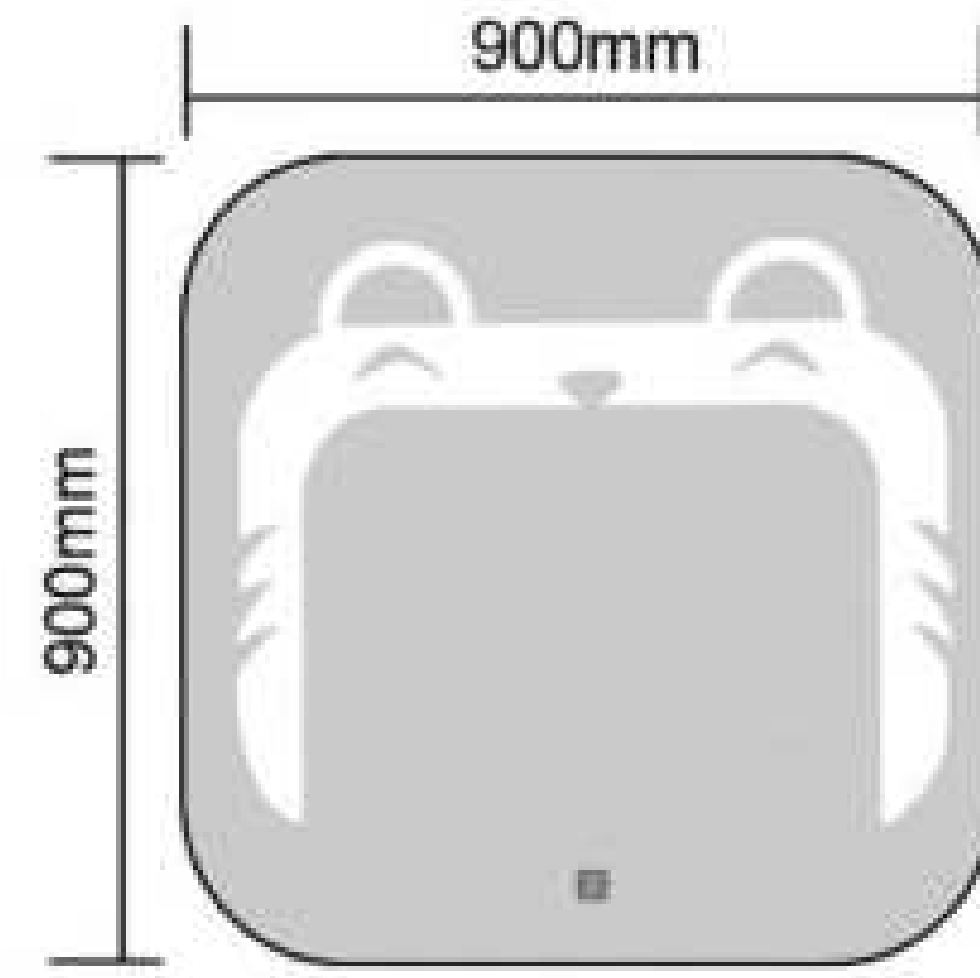

NDF09
Size: 610x980mm

Copper Free Silver Mirror
Motion Sensor
Button Style Can Be Customized
Aluminum Frame
Bluetooth Anti-fog Clock Temperature
Size and Function Can Be Customized

NDF13-01
Size: 800x600mm

NDF13-02
Size: 1000x800mm

Copper Free Silver Mirror
Touch Sensor
Button Style Can Be Customized
Aluminum Frame
PVC Lampshade Built-in Light Strip
Bluetooth Anti-fog Clock Temperature
Size and Function Can Be Customized

NDF14-01
Size: 500x500mm

NDF14-02
Size: 700x700mm

NDF14-03
Size: 900x900mm

Copper Free Silver Mirror
Touch Sensor
Cartoon Patterns and Button Style Can Be Customized
Aluminum Frame
Bluetooth Anti-fog Clock Temperature
Size and Function Can Be Customized