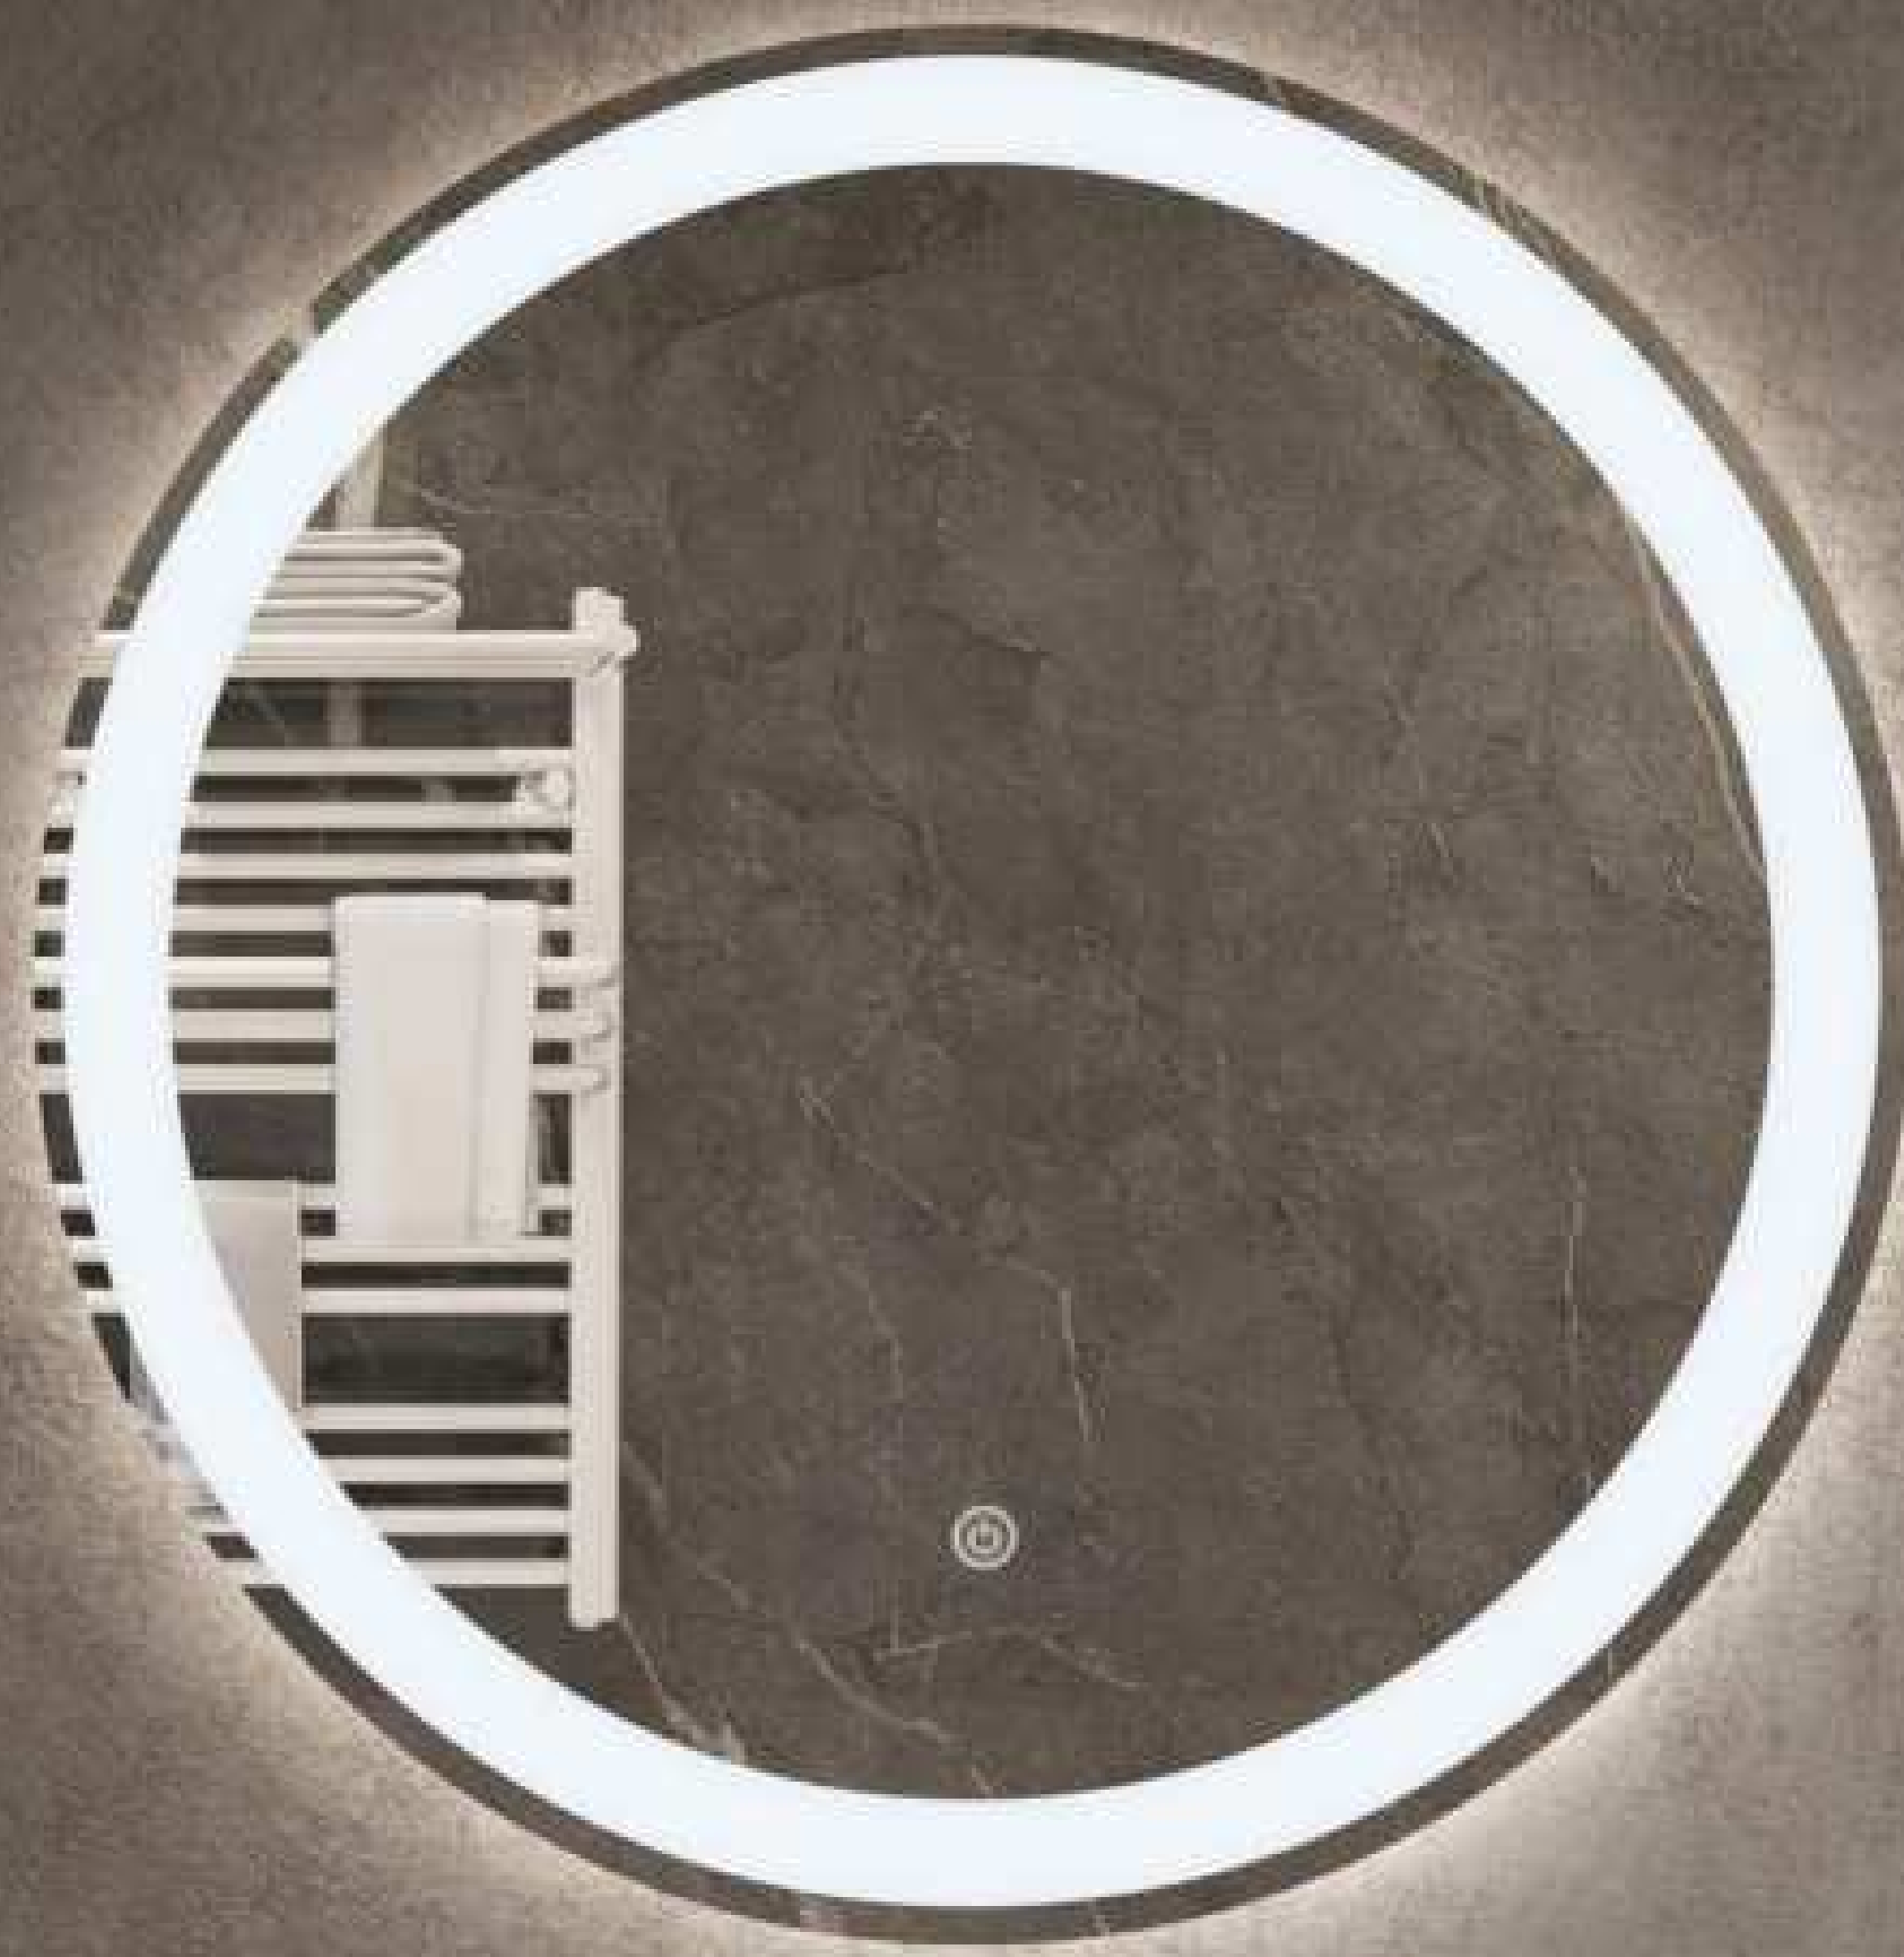

Copper Free Silver Mirror
Touch Sensor
Button Style Can Be Customized
Aluminum Frame
Bluetooth Anti-fog Clock Temperature
Size and Function Can Be Customized

Copper Free Silver Mirror
Touch Sensor
Anti-fog System
Button Style Can Be Customized
Metal Frame
Bluetooth Anti-fog Clock Temperature
Size and Function Can Be Customized