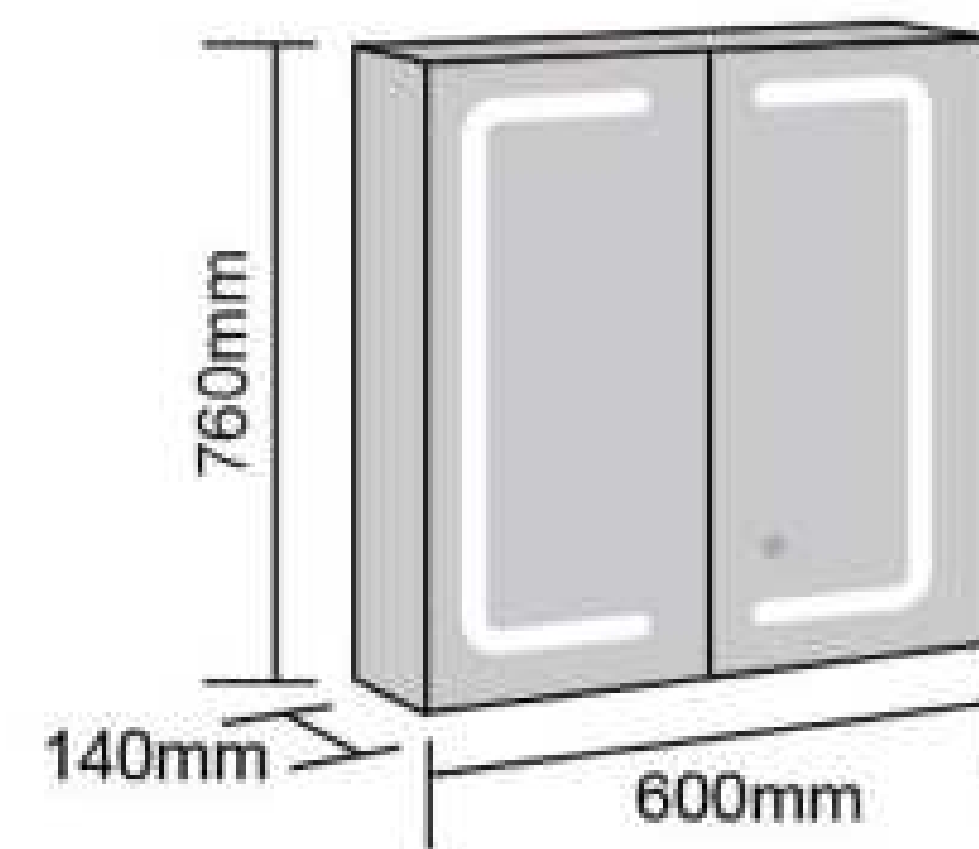

MC01
Size: 1200x800x160mm

Medicine Cabinet
3 mirrored door
With wooden shelves
3 layers of storage space
Top LED lighting

MC02
Size: 865x760x125mm

Medicine Cabinet
Double mirrored door
Double sided mirrored door
With glass shelves