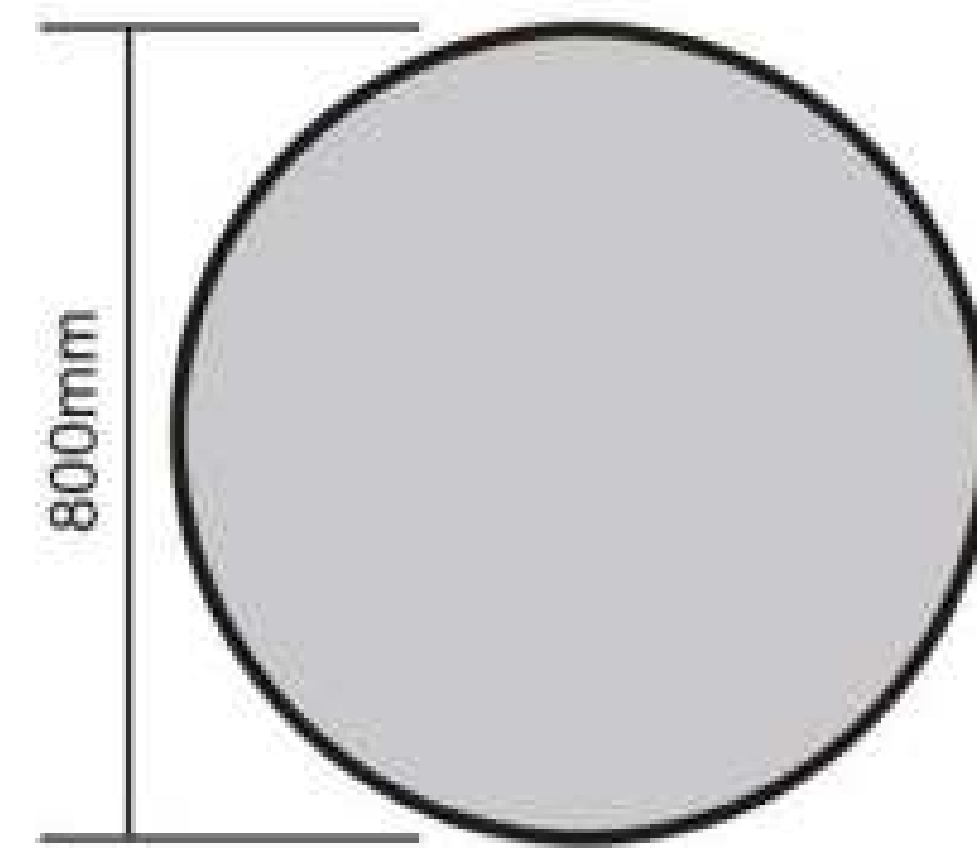

ZL21-01
Size: 600x600mm

ZL21-02
Size: 700x700mm

ZL21-03
Size: 800x800mm

Copper Free Silver Mirror
Metal Frame
Size and Function Can Be Customized
Selection of Frame Color: Black,Gold,Bronze,Silver

ZL13-01
Size: 700x700mm