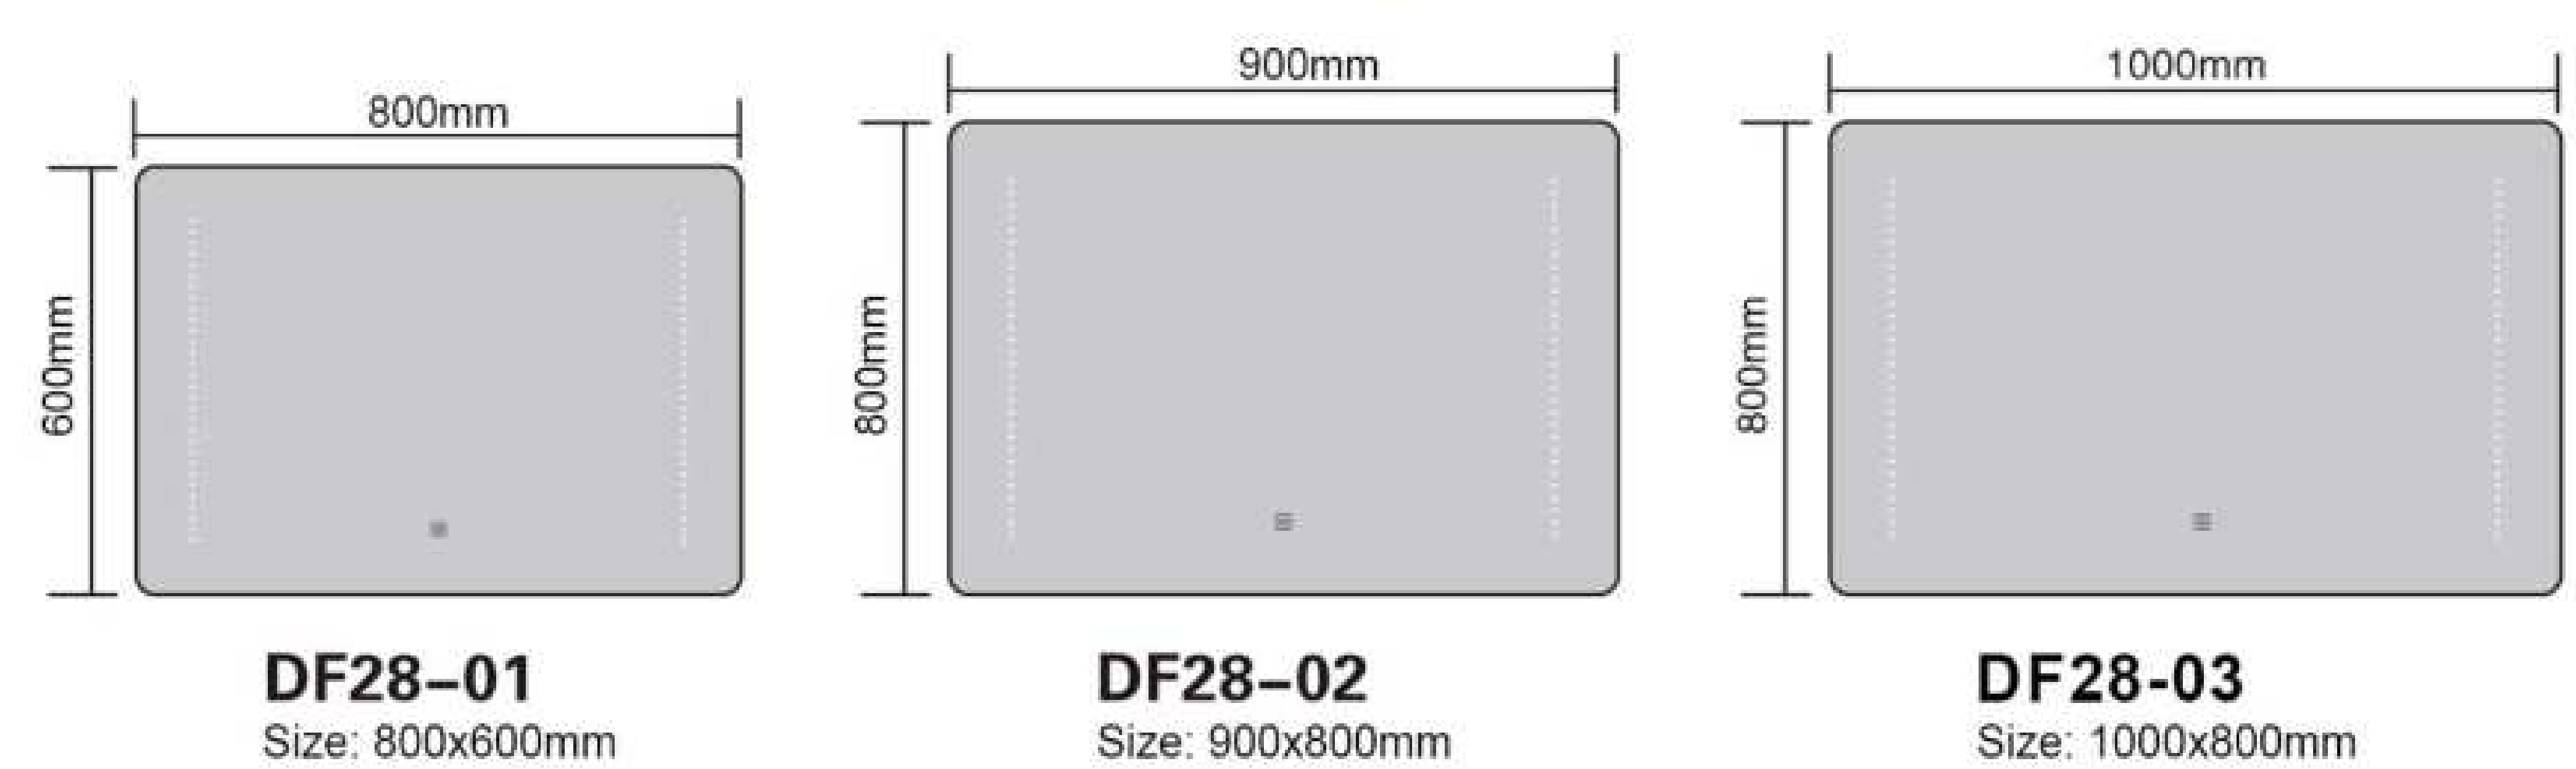

Copper Free Silver Mirror
Touch Sensor
Button Style Can Be Customized
Aluminum Frame
Bluetooth Anti-fog Clock Temperature
Size and Function Can Be Customized