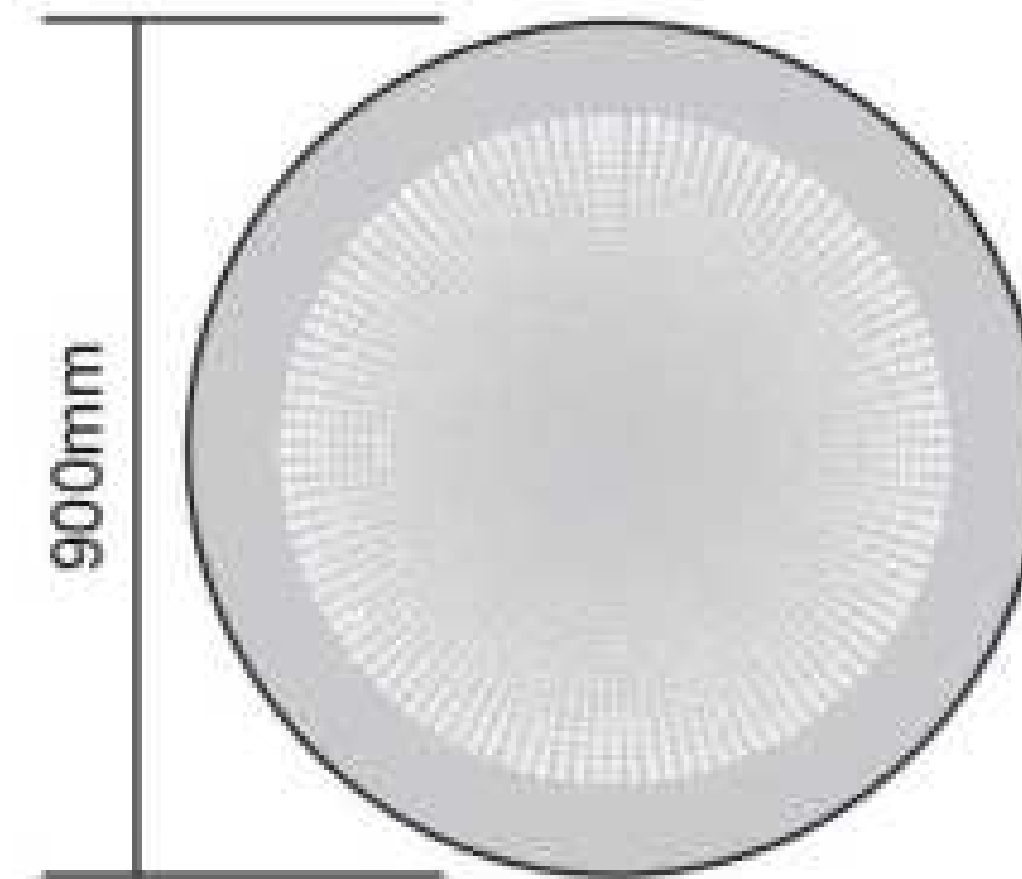

ZL24-01
Size: 600x700mm

ZL24-02
Size: 900x1000mm

Copper Free Silver Mirror
Touch Sensor
Button Style Can Be Customized
Aluminum Frame
Bluetooth Anti-fog Clock Temperature
Size and Function Can Be Customized

ZL26-01
Size: 700x700mm

ZL26-02
Size: 800x800mm

ZL26-03
Size: 900x900mm

Copper Free Silver Mirror
Aluminum Frame
Bluetooth Anti-fog Clock Temperature
Size and Function Can Be Customized

NZL03-01
Size: 600x600mm