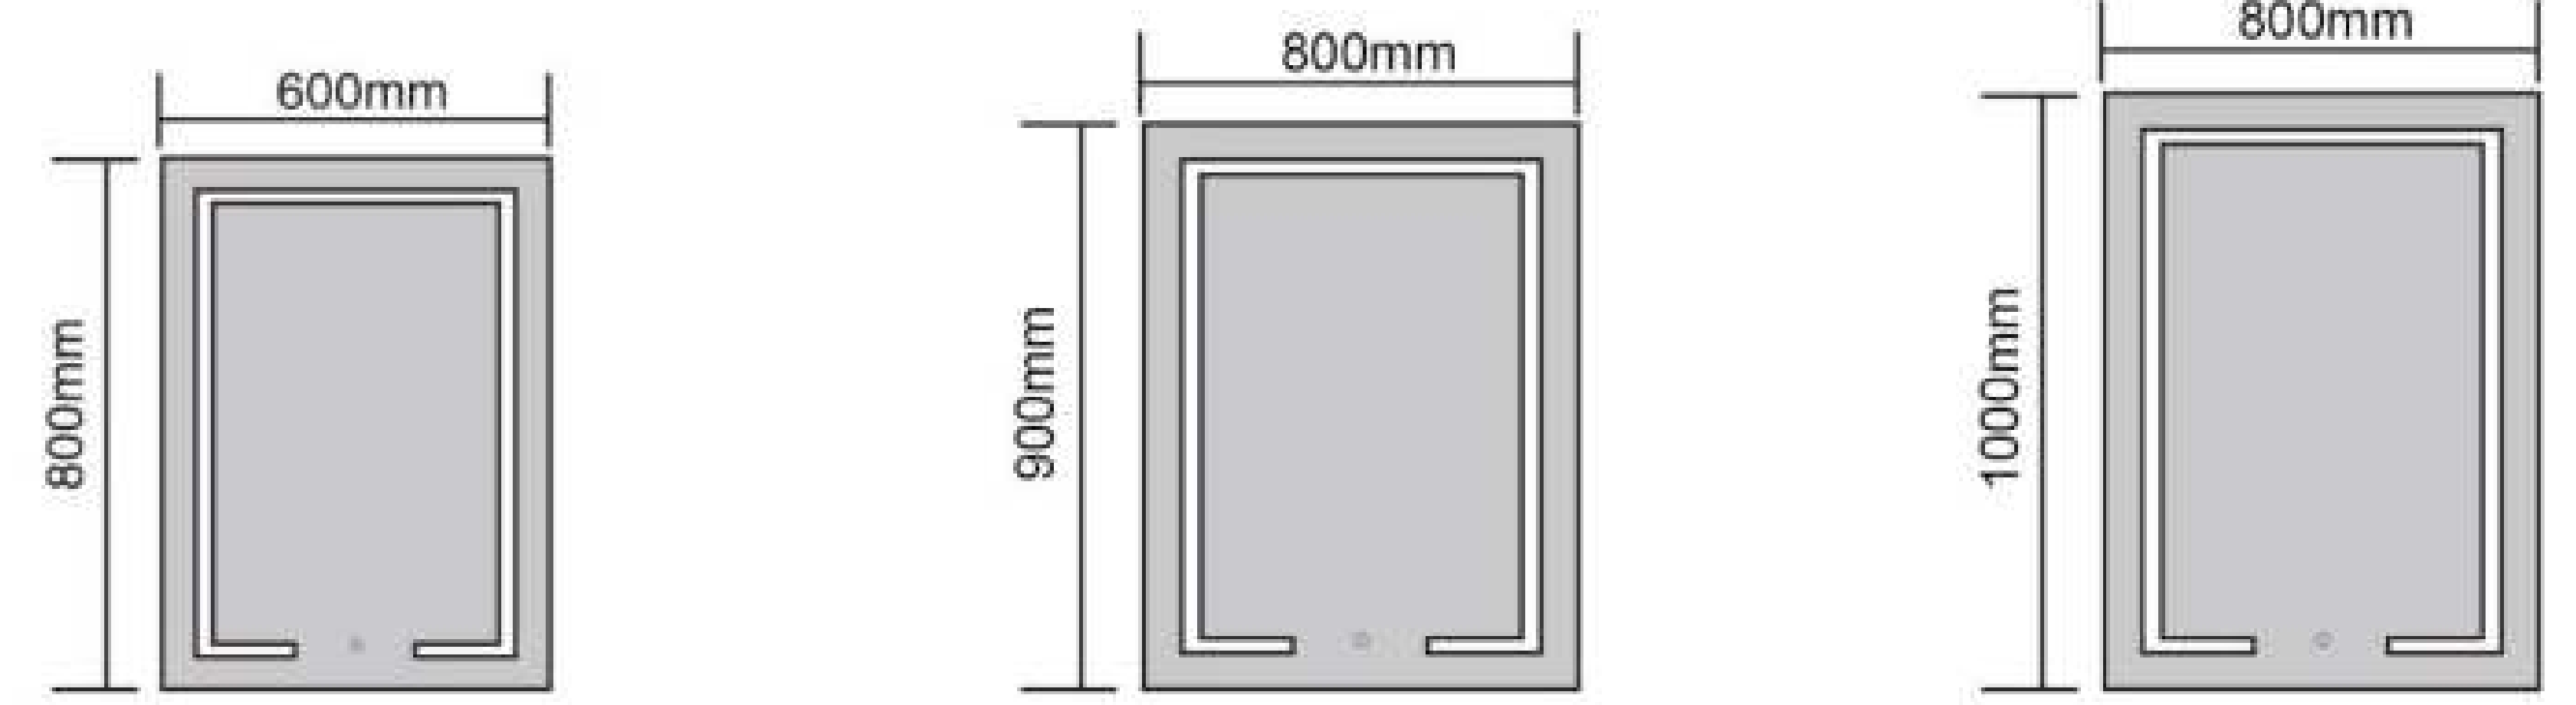

DF46-01

Size: 800x600mm

DF46-02

Size: 900x800mm

DF46-03

Size: 1000x800mm

Copper Free Silver Mirror
Touch Sensor
Button Style Can Be Customized
Aluminum Frame
Bluetooth Anti-fog Clock Temperature
Size and Function Can Be Customized