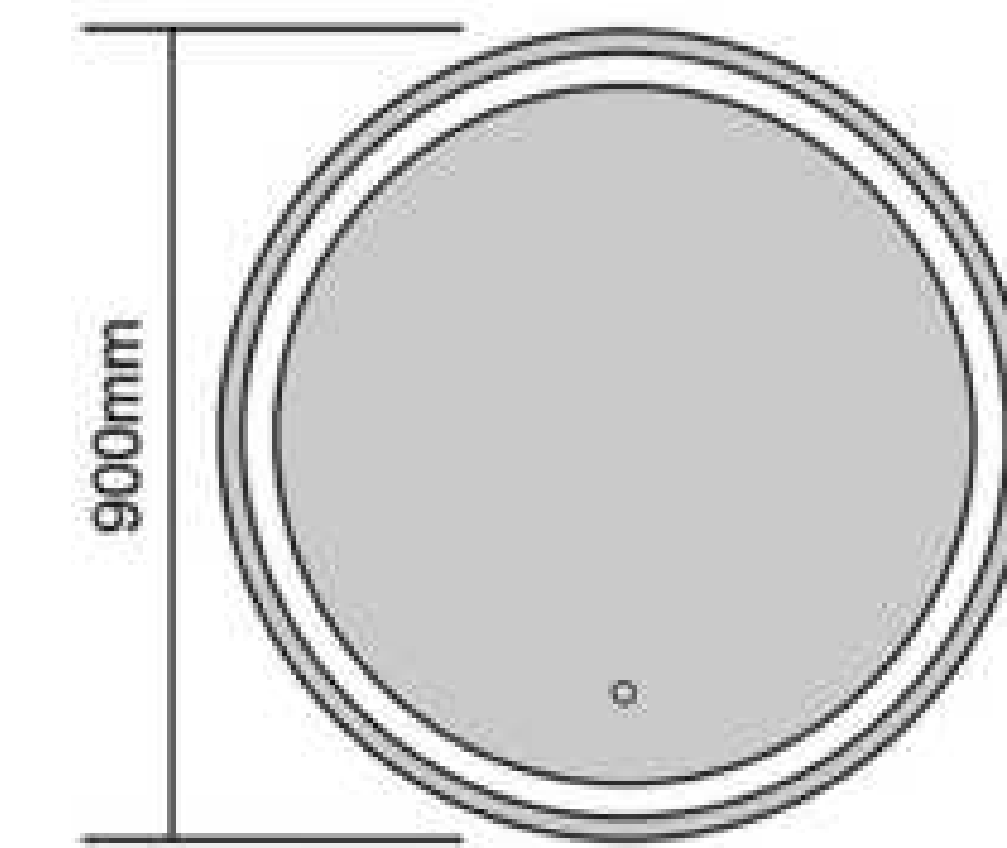

NZL05-03
Size: 900x900mm