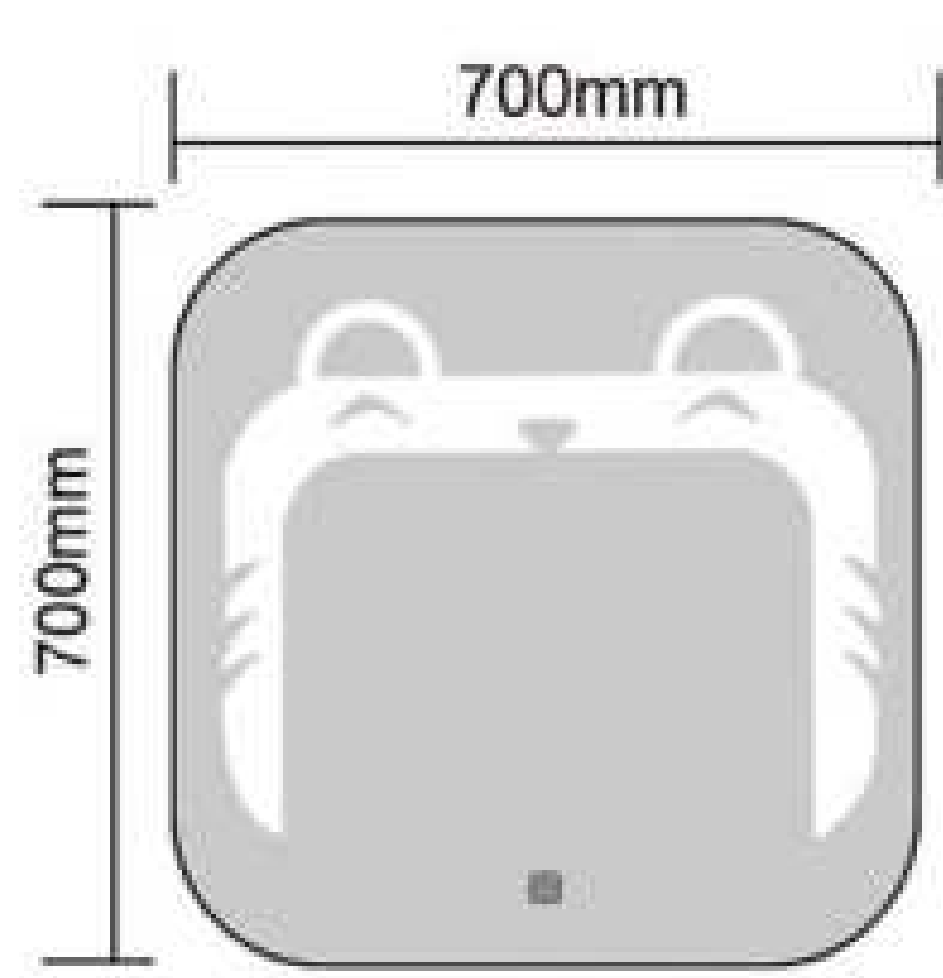

NDF14-02
Size: 700x700mm