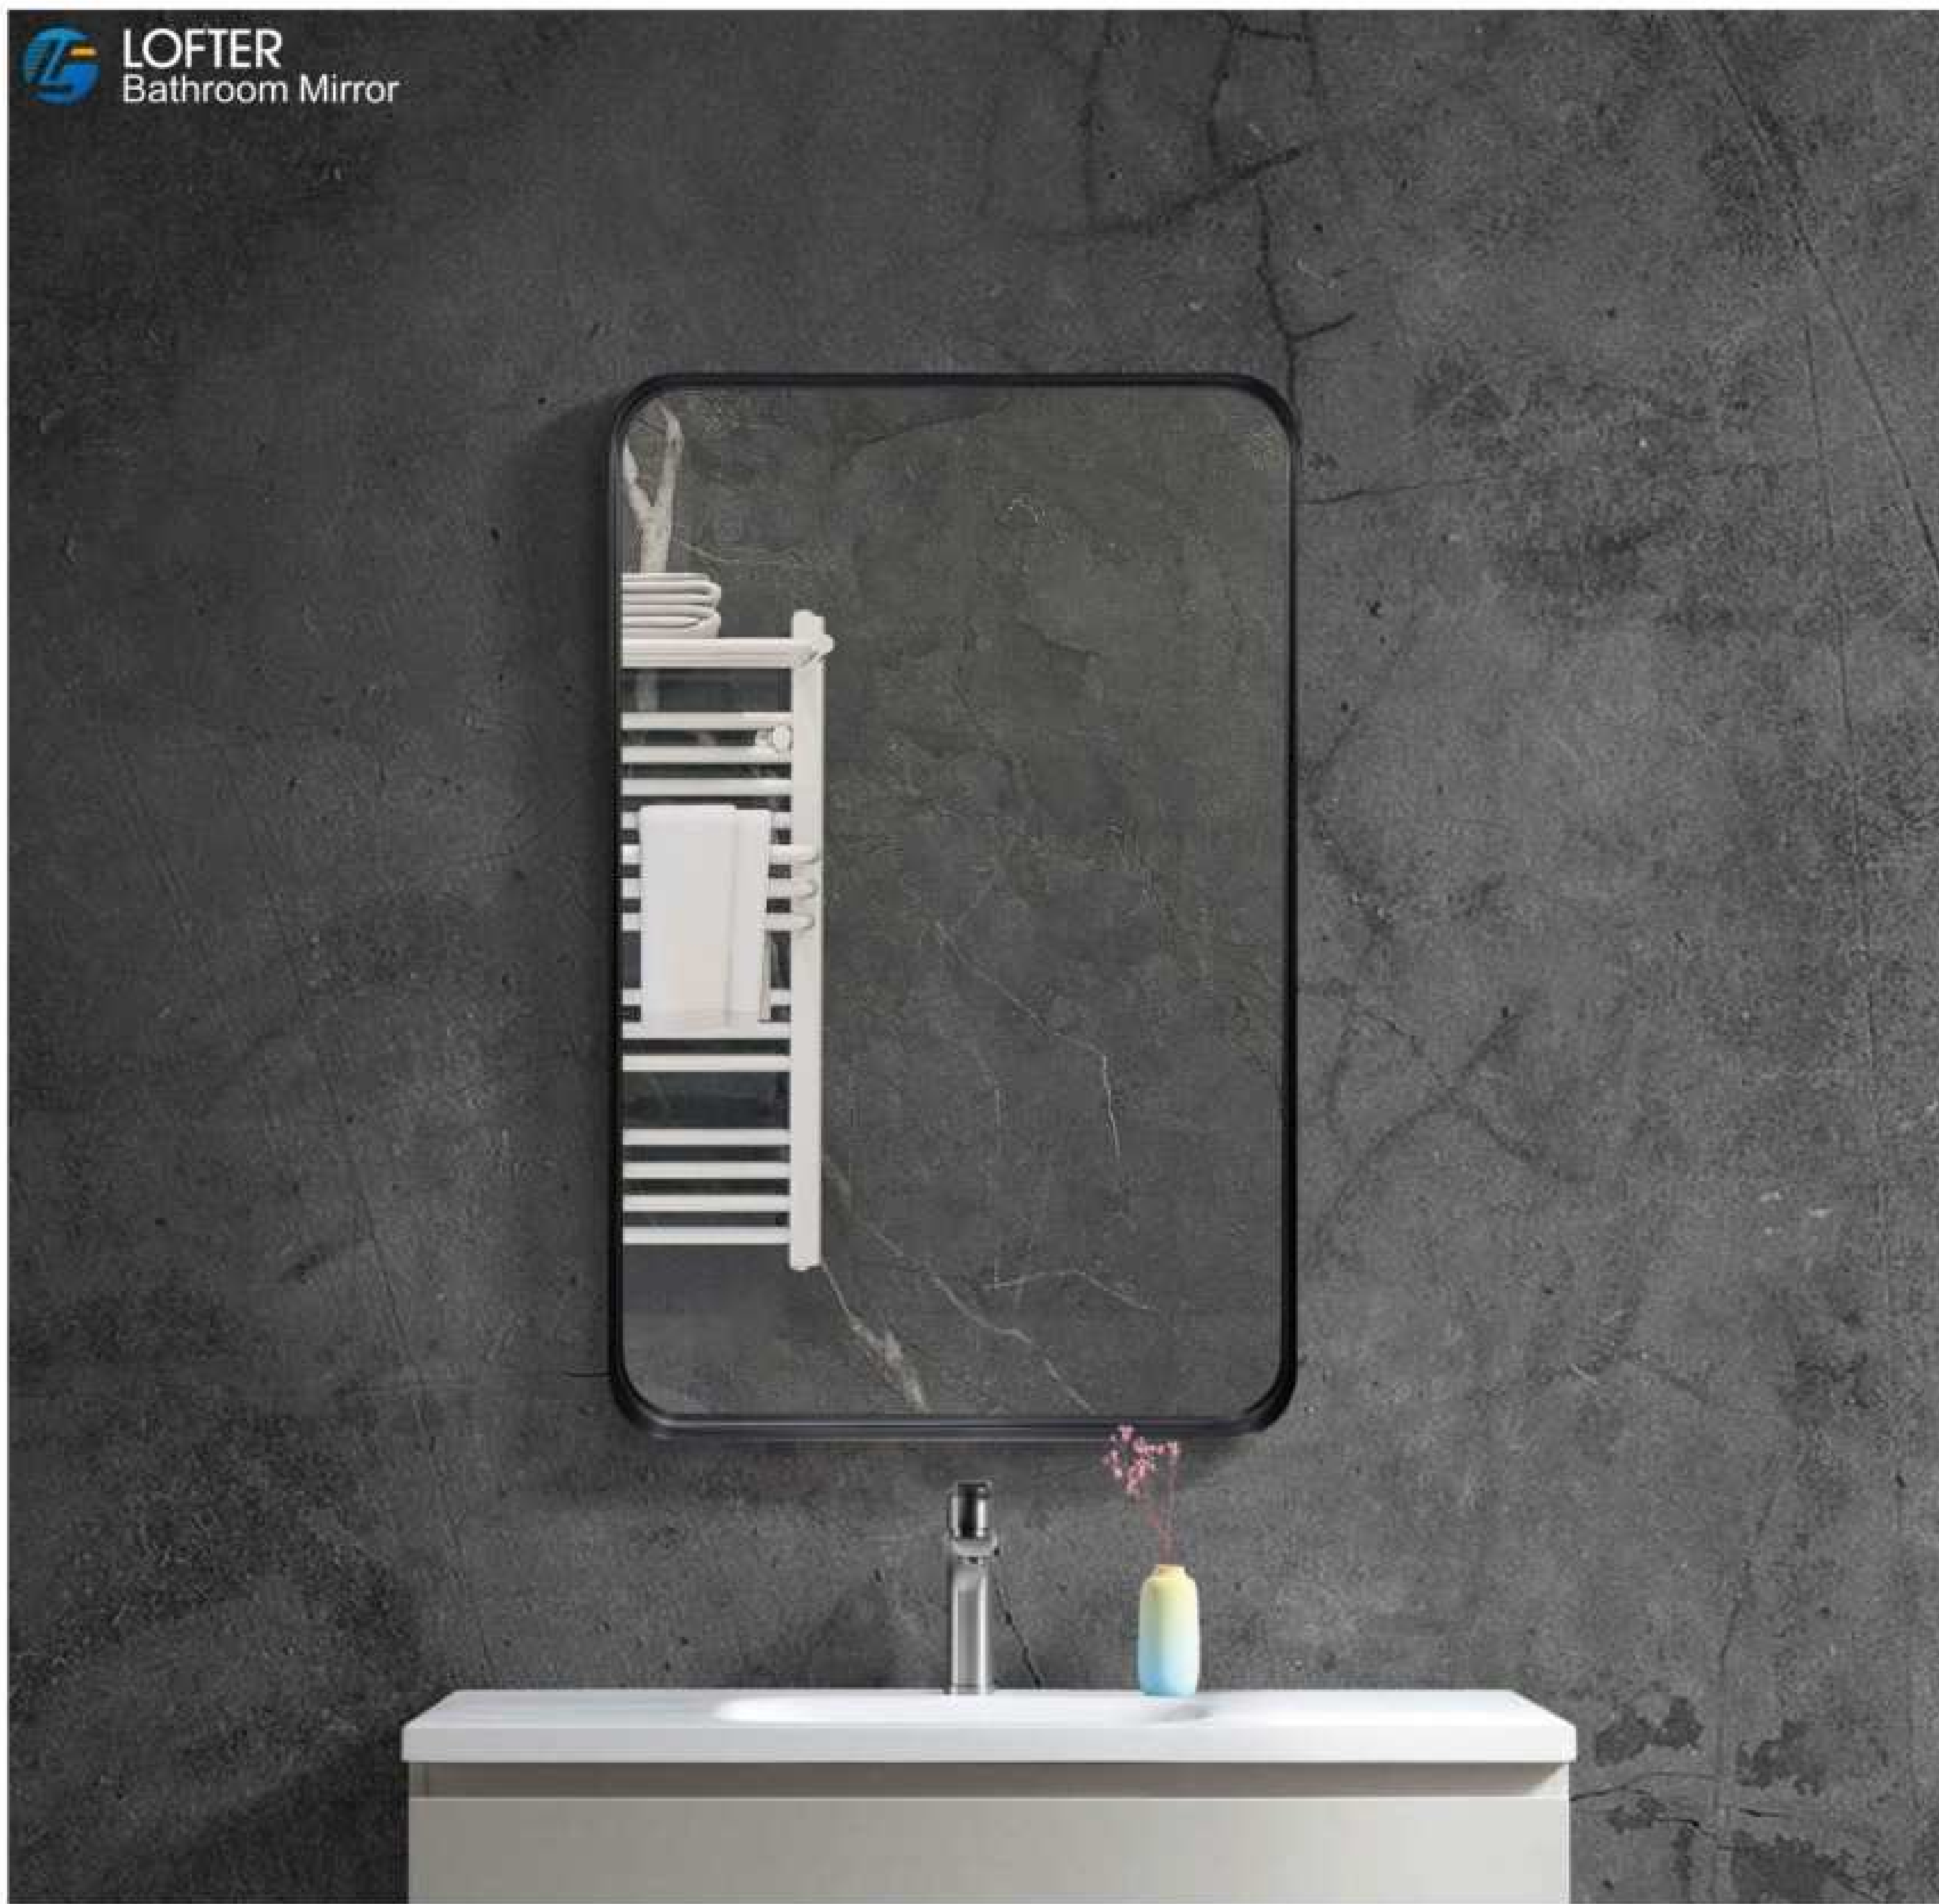

Copper Free Silver Mirror
Metal Frame
Size and Function Can Be Customized
Selection of Frame Color: Black,Gold,Silver