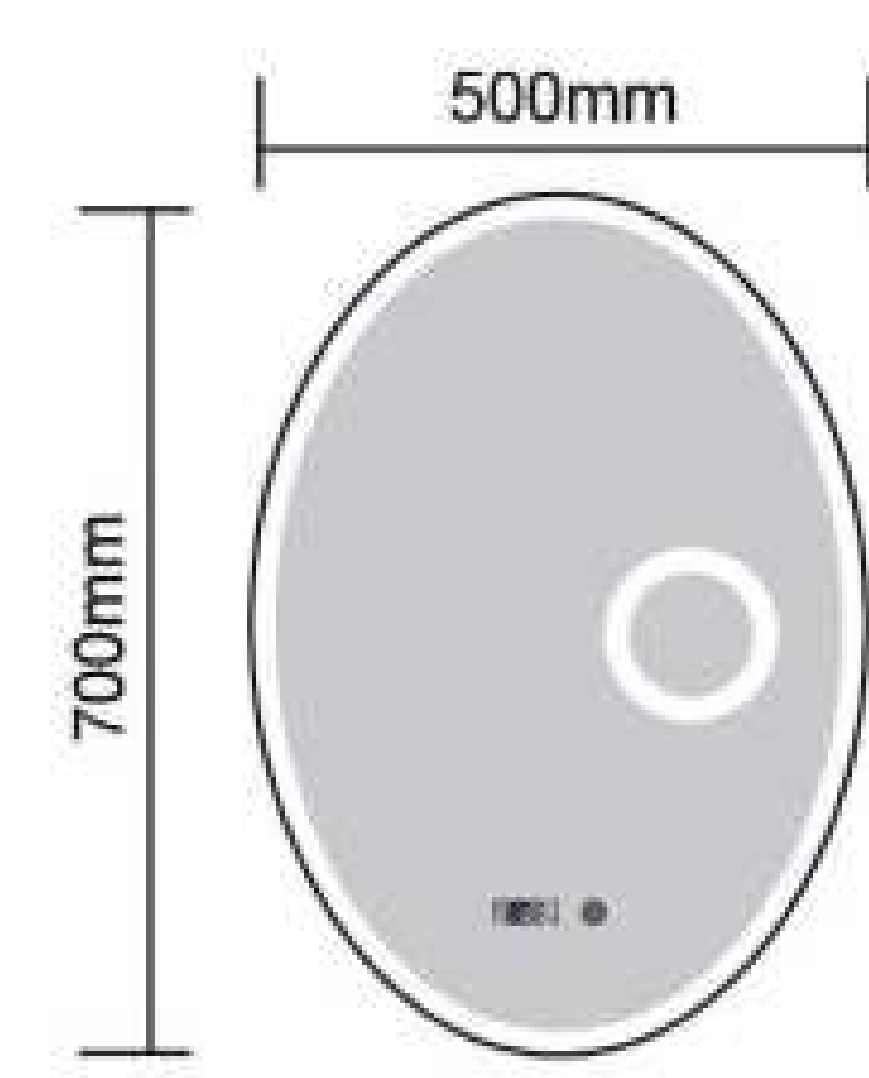

YL14-01
Size: 500x700mm