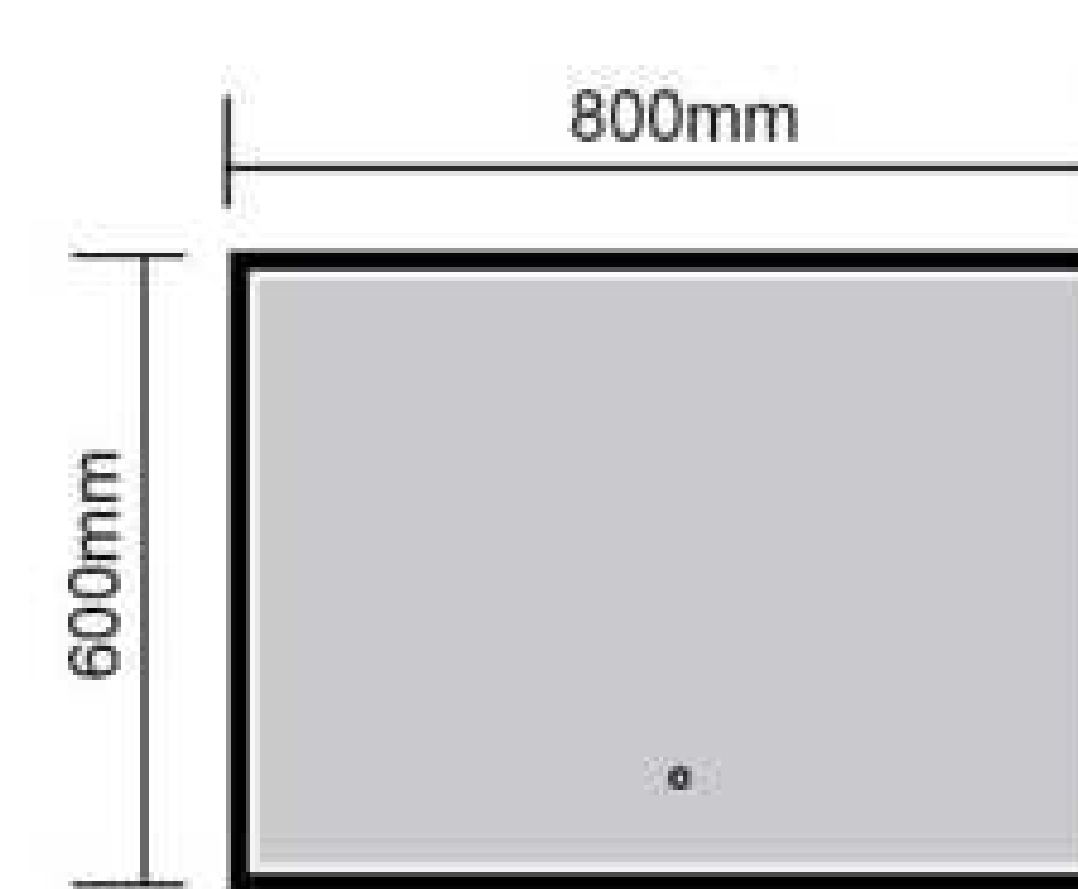

NDF13-01
Size: 800x600mm