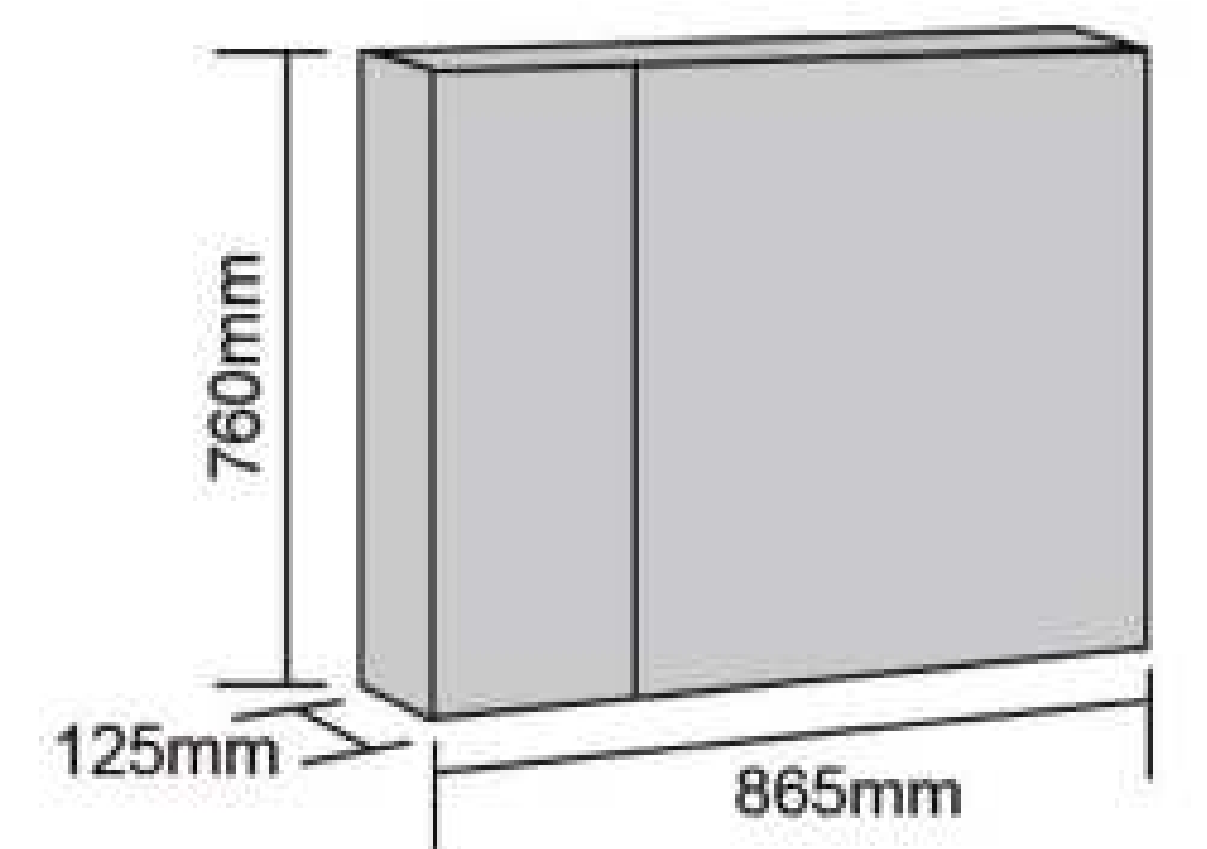

MC02
Size: 865x760x125mm

Medicine Cabinet
Double mirrored door
Double sided mirrored door
With glass shelves