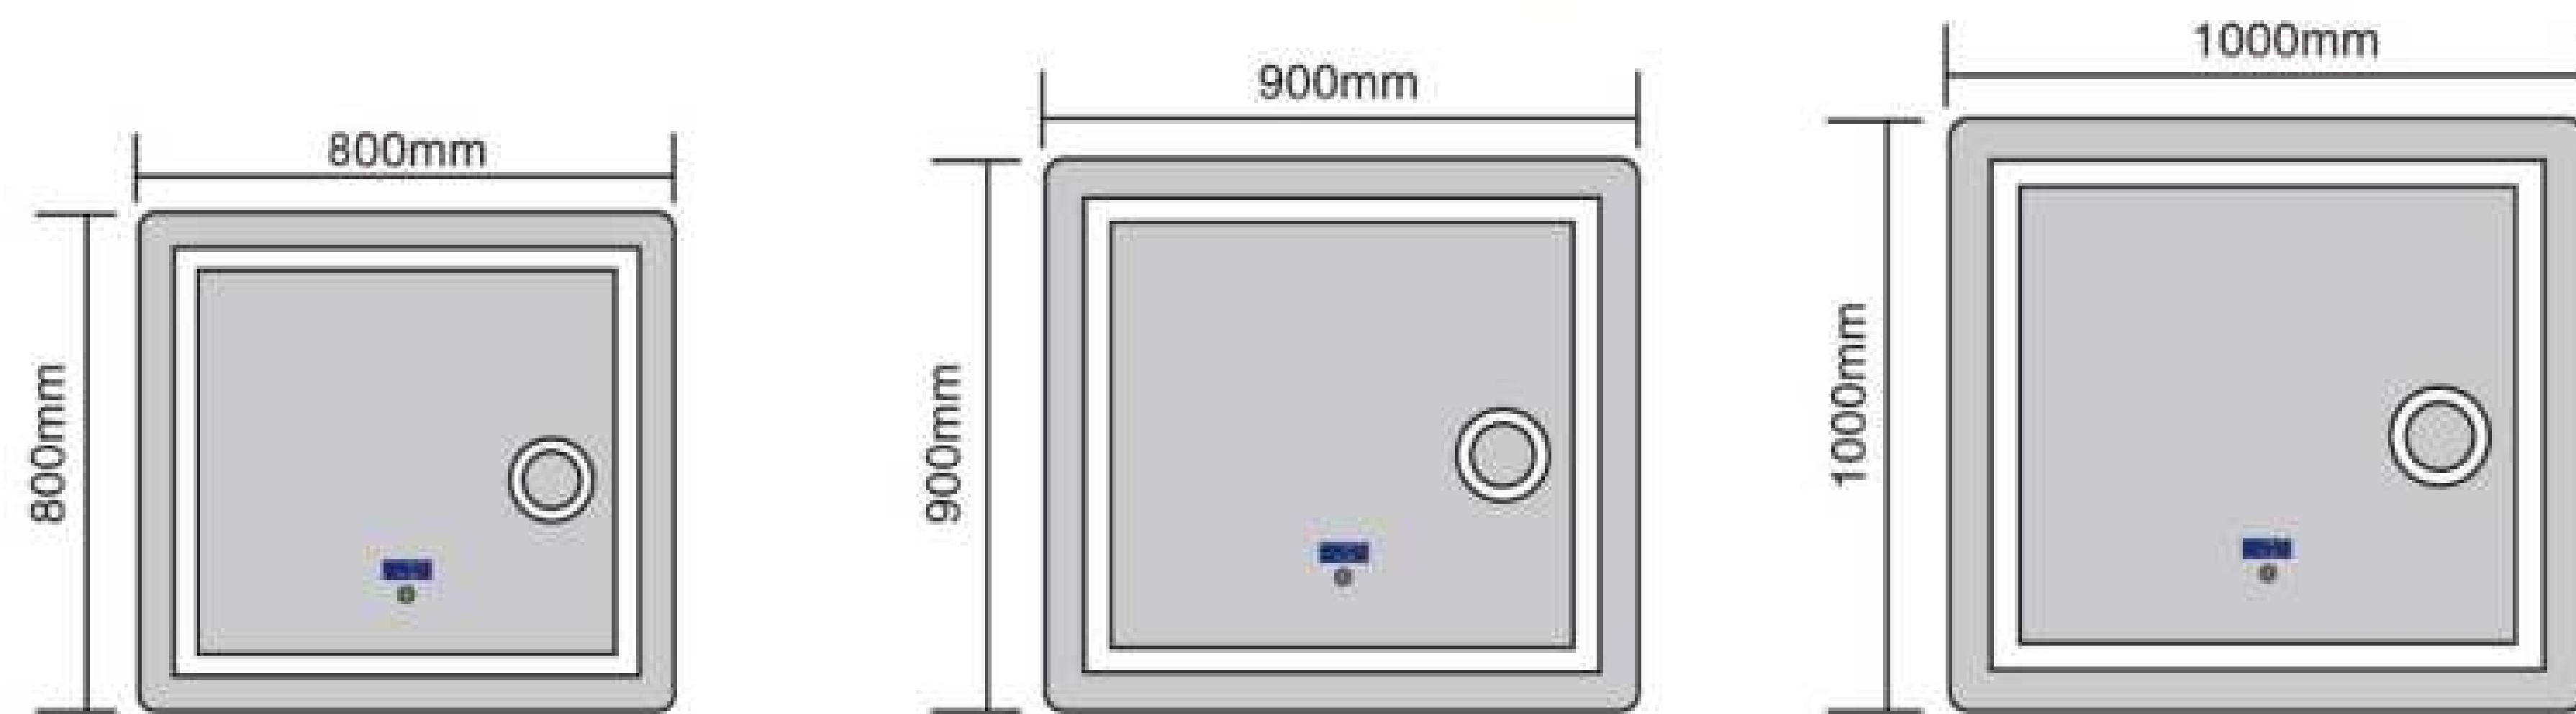

DF50-01

Size: 600x800mm

DF50-02

Size: 800x900mm

DF50-03

Size: 800x1000mm

Copper Free Silver Mirror
Touch Sensor
Button Style Can Be Customized
Aluminum Frame
Bluetooth Anti-fog Clock Temperature
Size and Function Can Be Customized