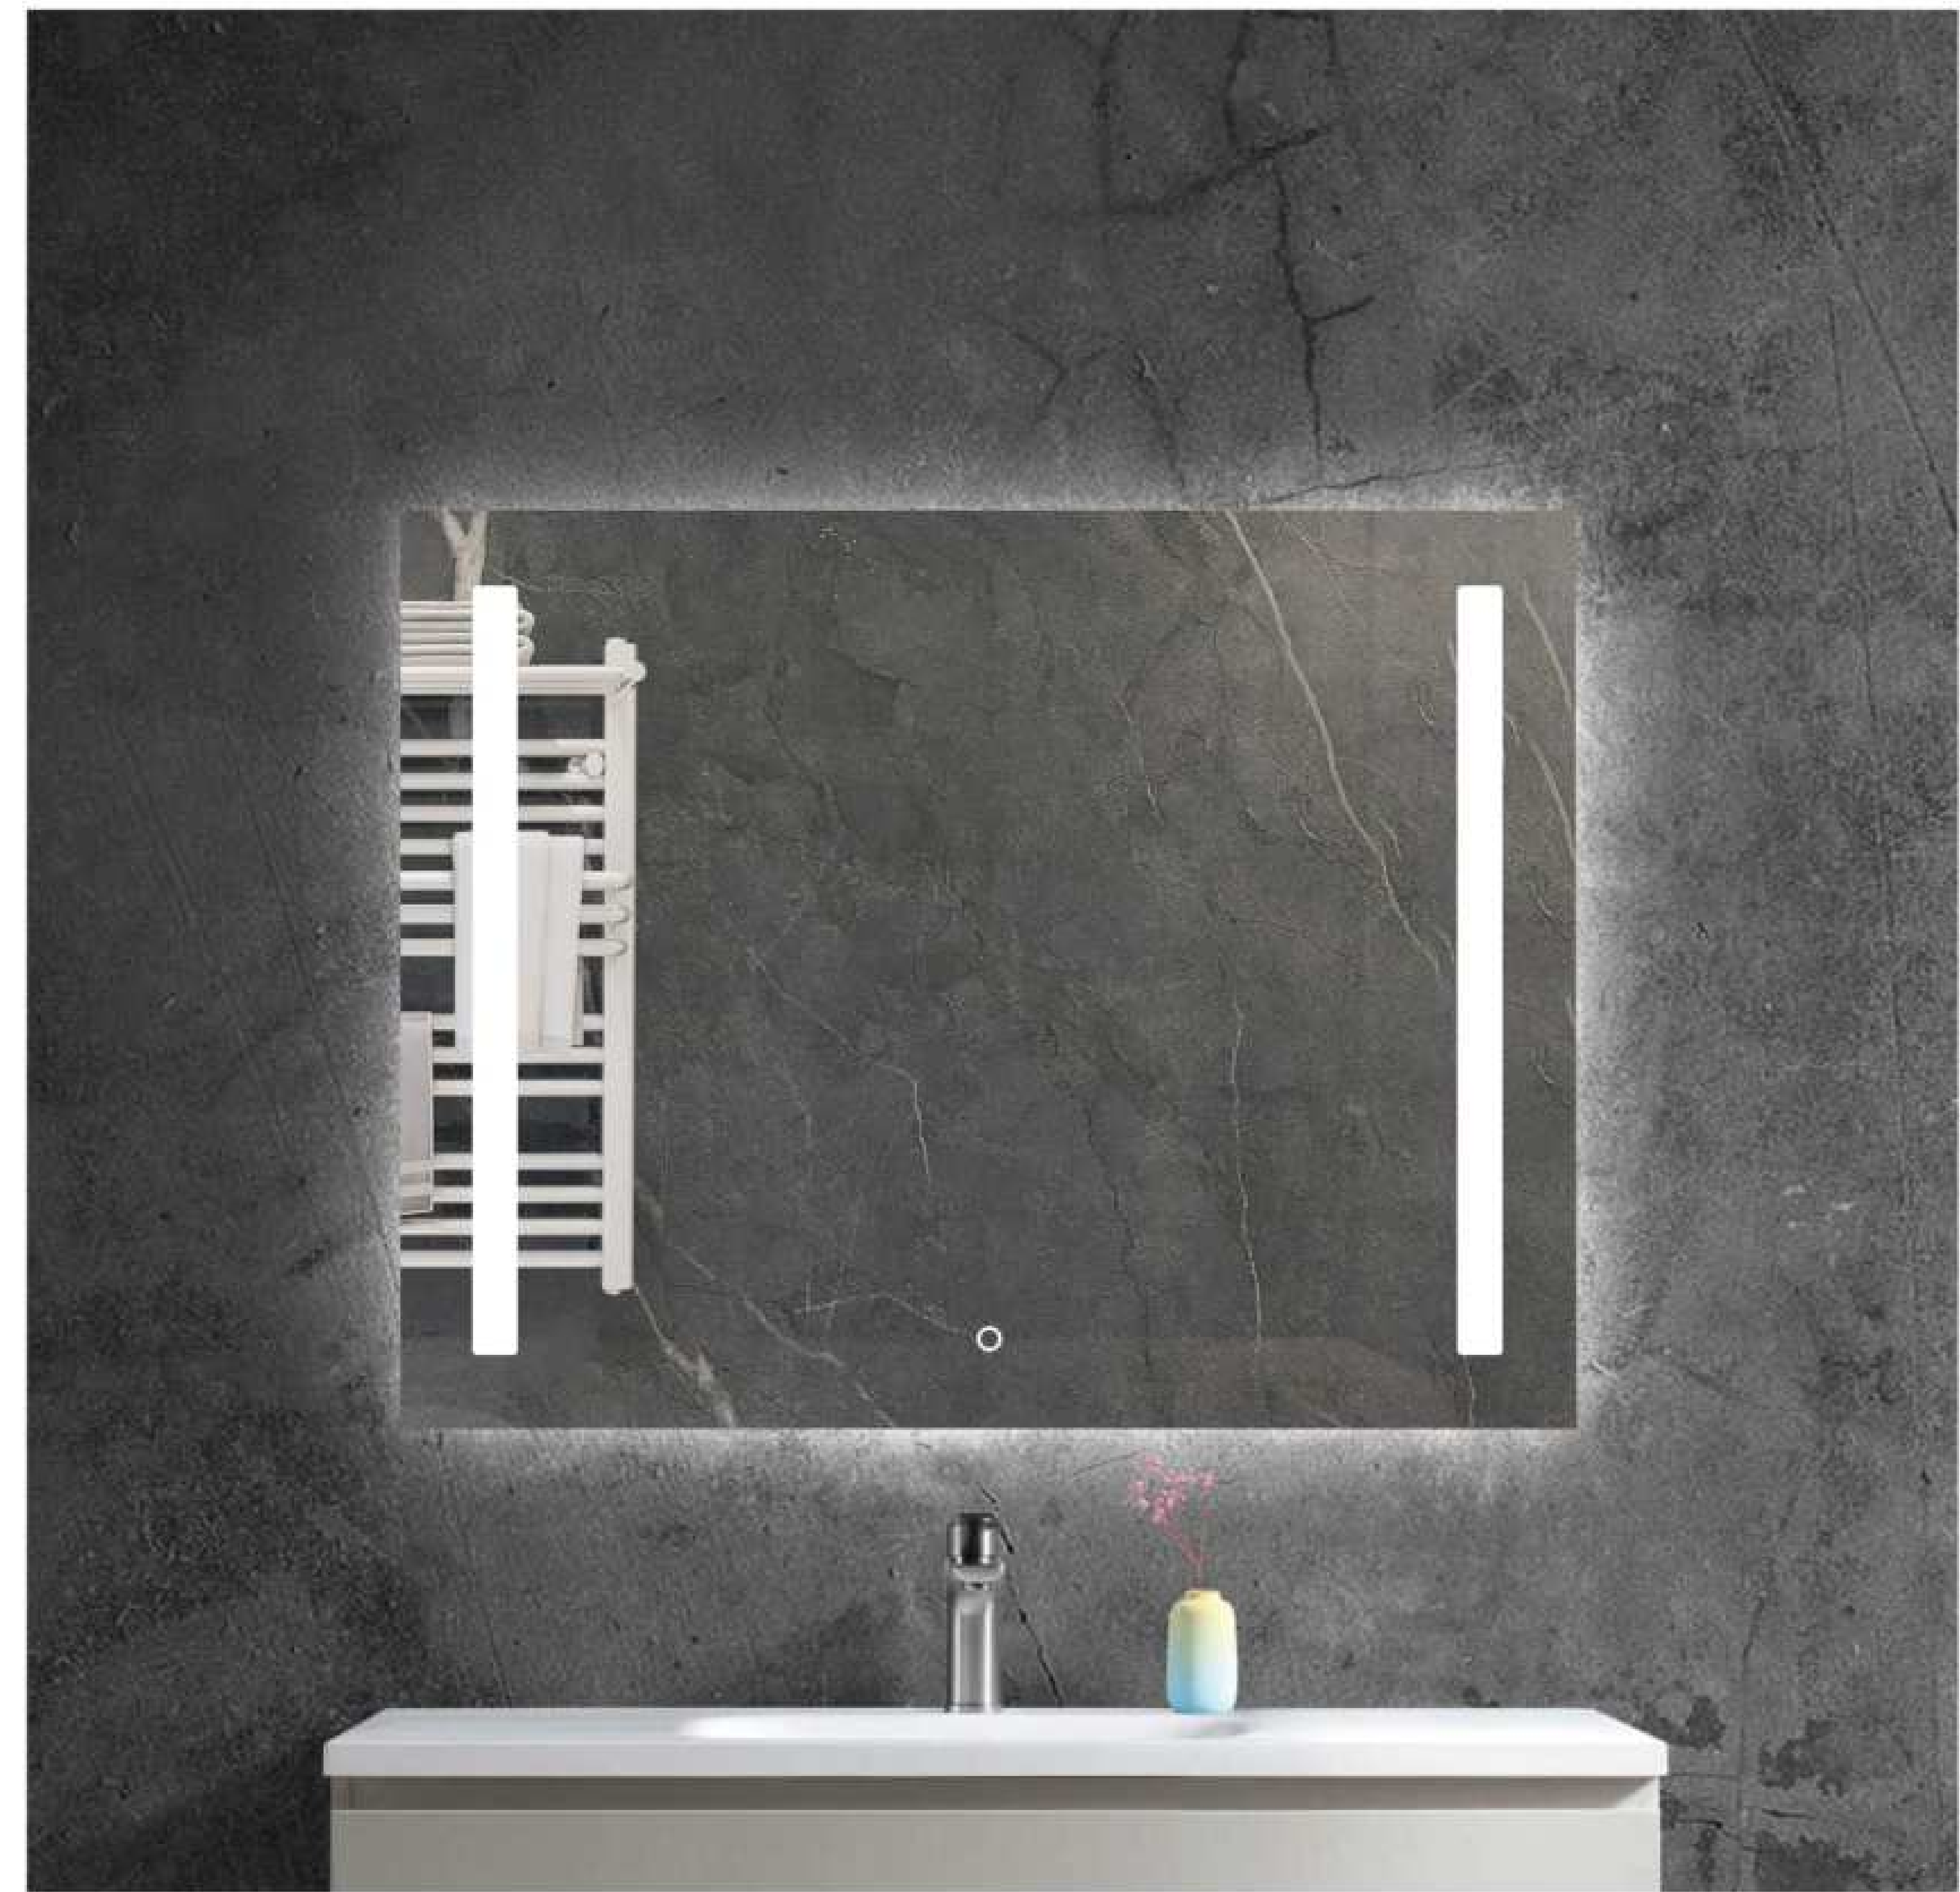

DF53-01
Size: 800x600mm

DF53-02
Size: 900x800mm

DF53-03
Size: 1000x800mm

Copper Free Silver Mirror
Touch Sensor
Button Style Can Be Customized
Aluminum Frame
Bluetooth Anti-fog Clock Temperature
Size and Function Can Be Customized