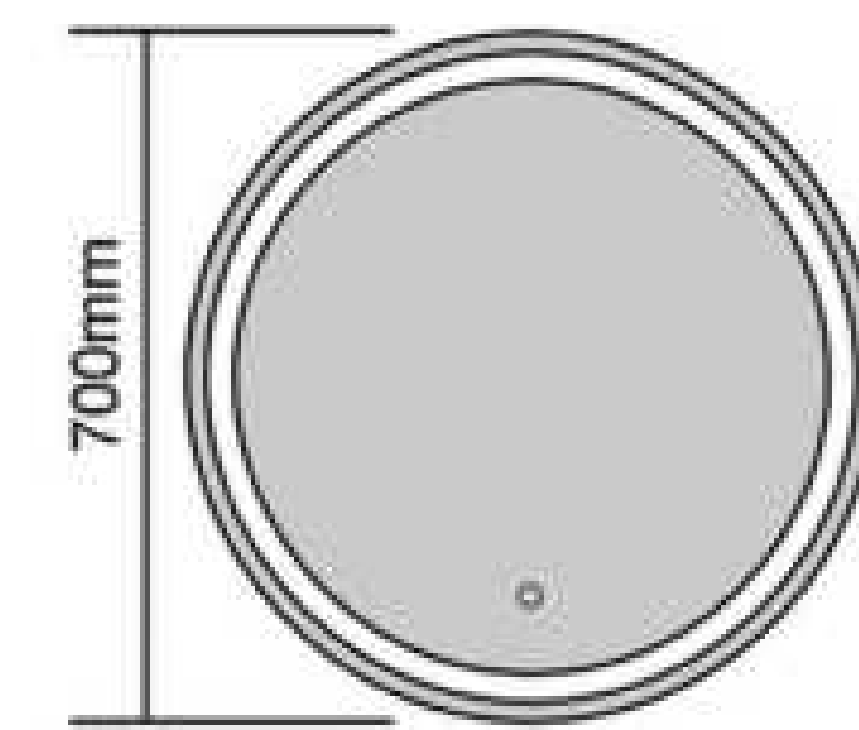

NZL04-01
Size: 600x600mm

NZL04-02
Size: 700x700mm

NZL04-03
Size: 800x800mm

Copper Free Silver Mirror
Touch Sensor
Button Style Can Be Customized
Aluminum Frame
Selection of Frame Color: Black,Gold,Silver
Bluetooth Anti-fog Clock Temperature
Size and Function Can Be Customized