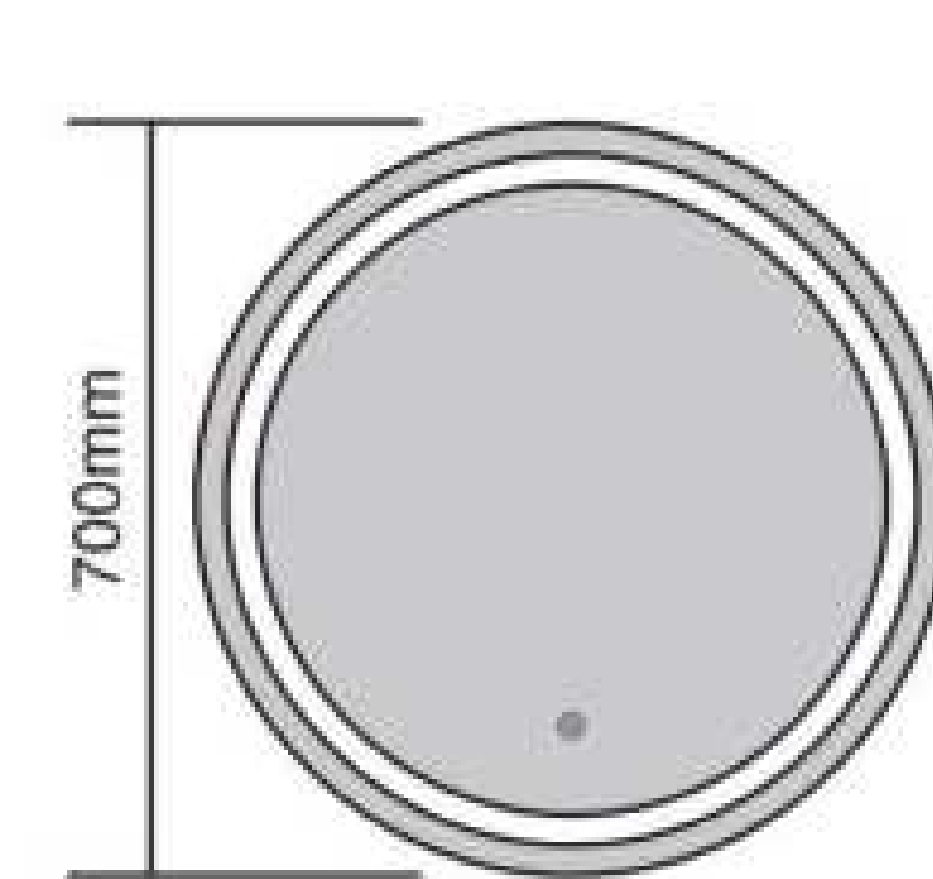

ZL26-01
Size: 700x700mm

ZL26-02
Size: 800x800mm

ZL26-03
Size: 900x900mm

Copper Free Silver Mirror
Aluminum Frame
Bluetooth Anti-fog Clock Temperature
Size and Function Can Be Customized

NZL03-01
Size: 600x600mm