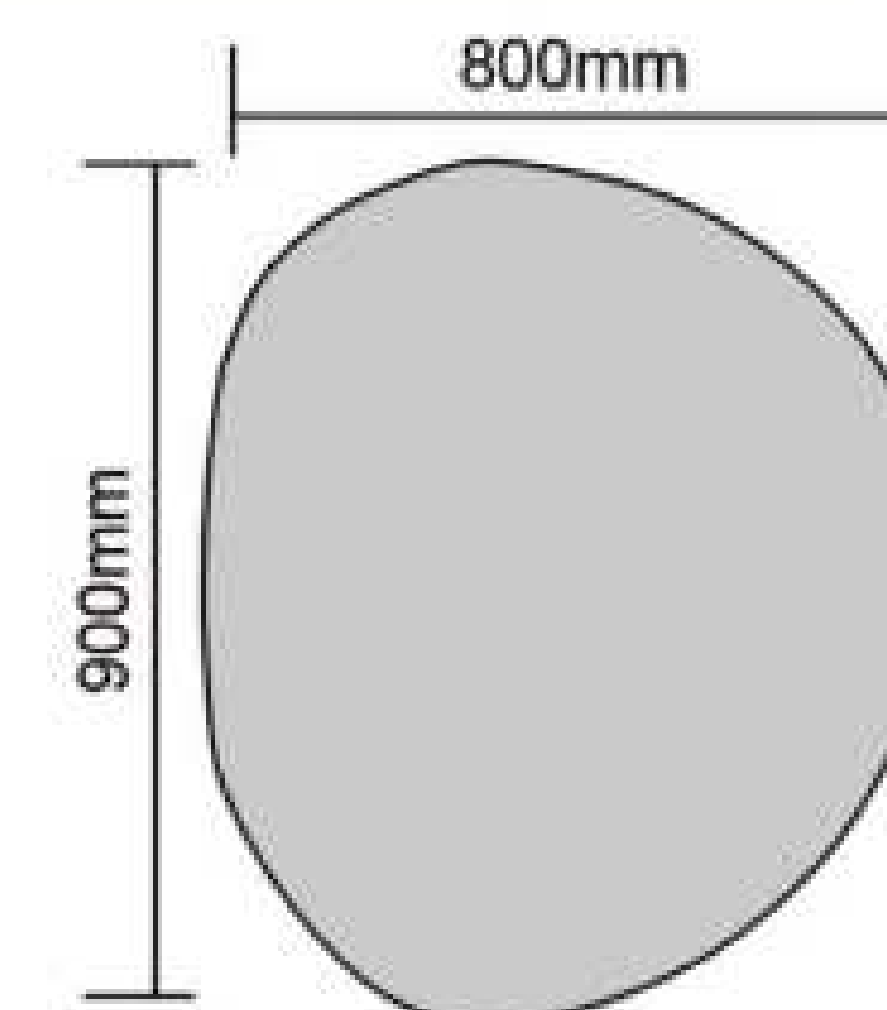

AL11-02
Size: 800x900mm