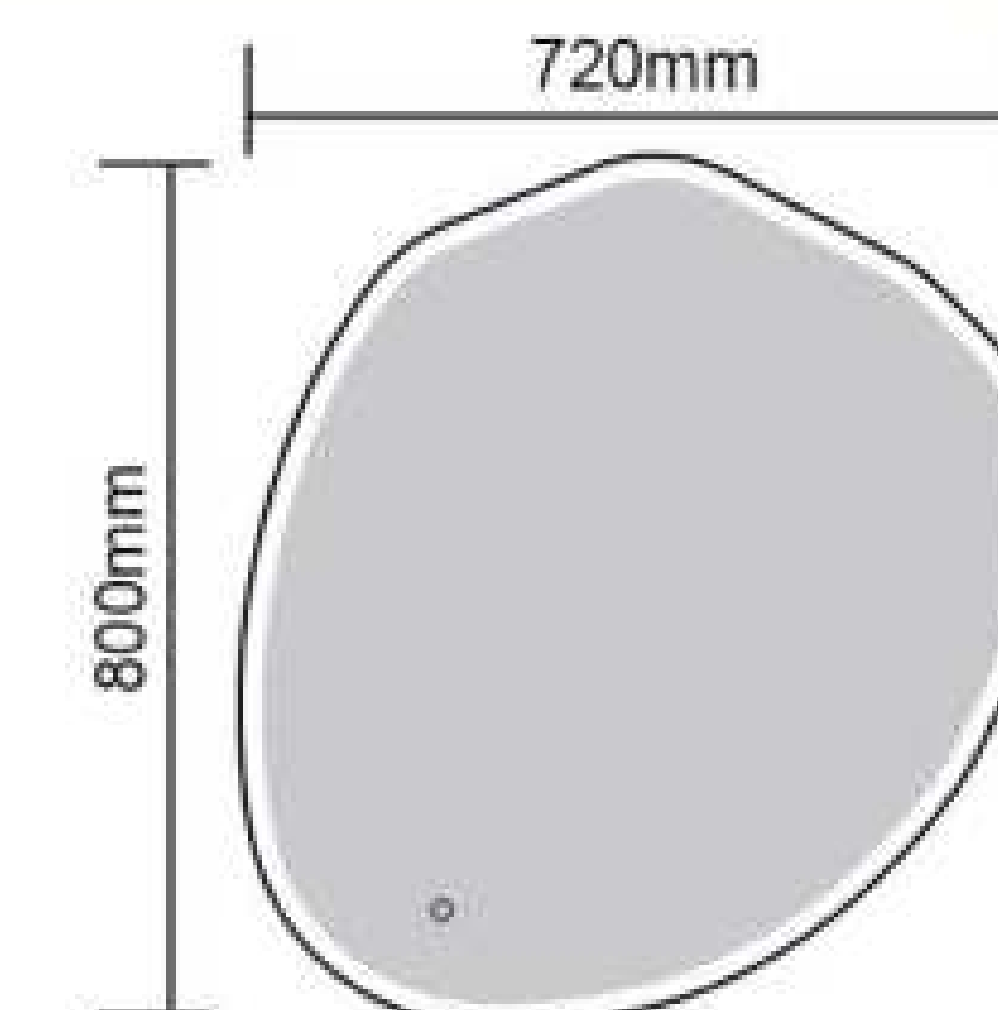

AL08
Size: 560x900mm

- Copper Free Silver Mirror
- Touch Sensor
- Button Style Can Be Customized
- Aluminum Frame
- Bluetooth Anti-fog Clock Temperature
- Size and Function Can Be Customized

AL09
Size: 720x800mm