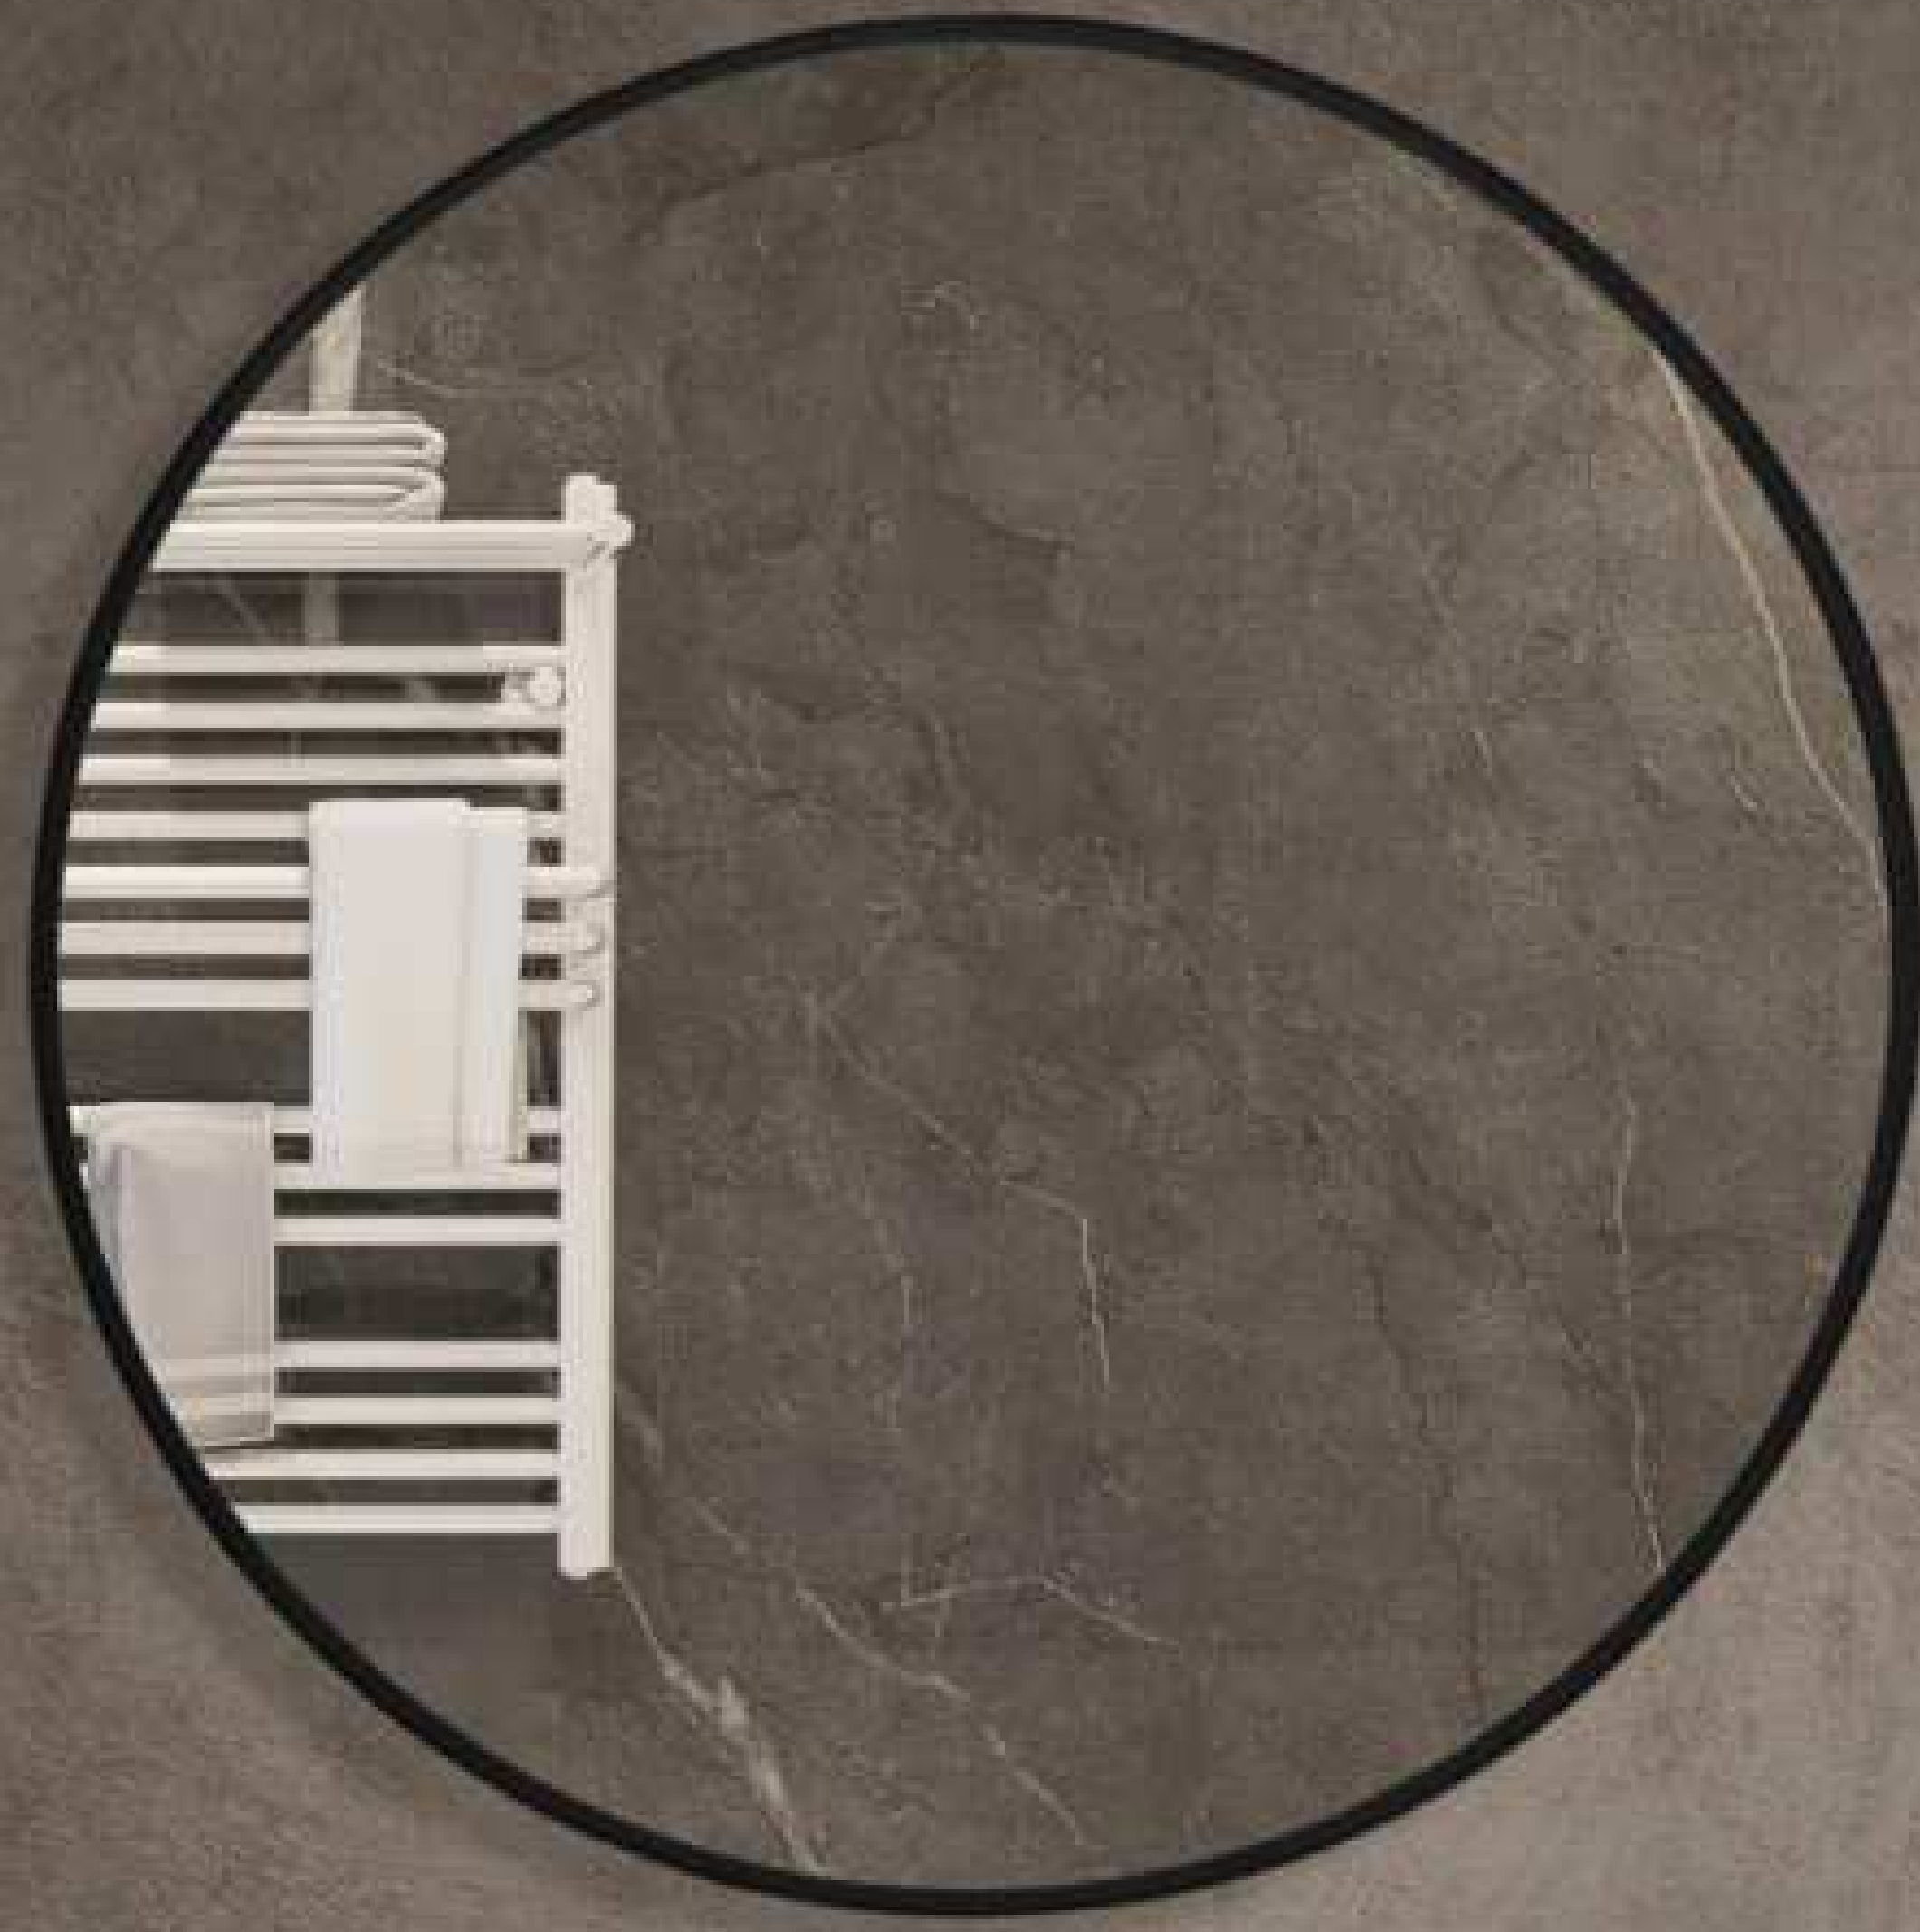

ZL01-01
Size: 600x600mm

ZL01-02
Size: 700x700mm

ZL01-03
Size: 800x800mm

Copper Free Silver Mirror
Touch Sensor
Anti-fog System
Button Style Can Be Customized
Metal Frame
Bluetooth Anti-fog Clock Temperature
Size and Function Can Be Customized

ZL21-01
Size: 600x600mm

ZL21-02
Size: 700x700mm

ZL21-03
Size: 800x800mm

Copper Free Silver Mirror
Metal Frame
Size and Function Can Be Customized
Selection of Frame Color: Black,Gold,Bronze,Silver

ZL13-01
Size: 700x700mm