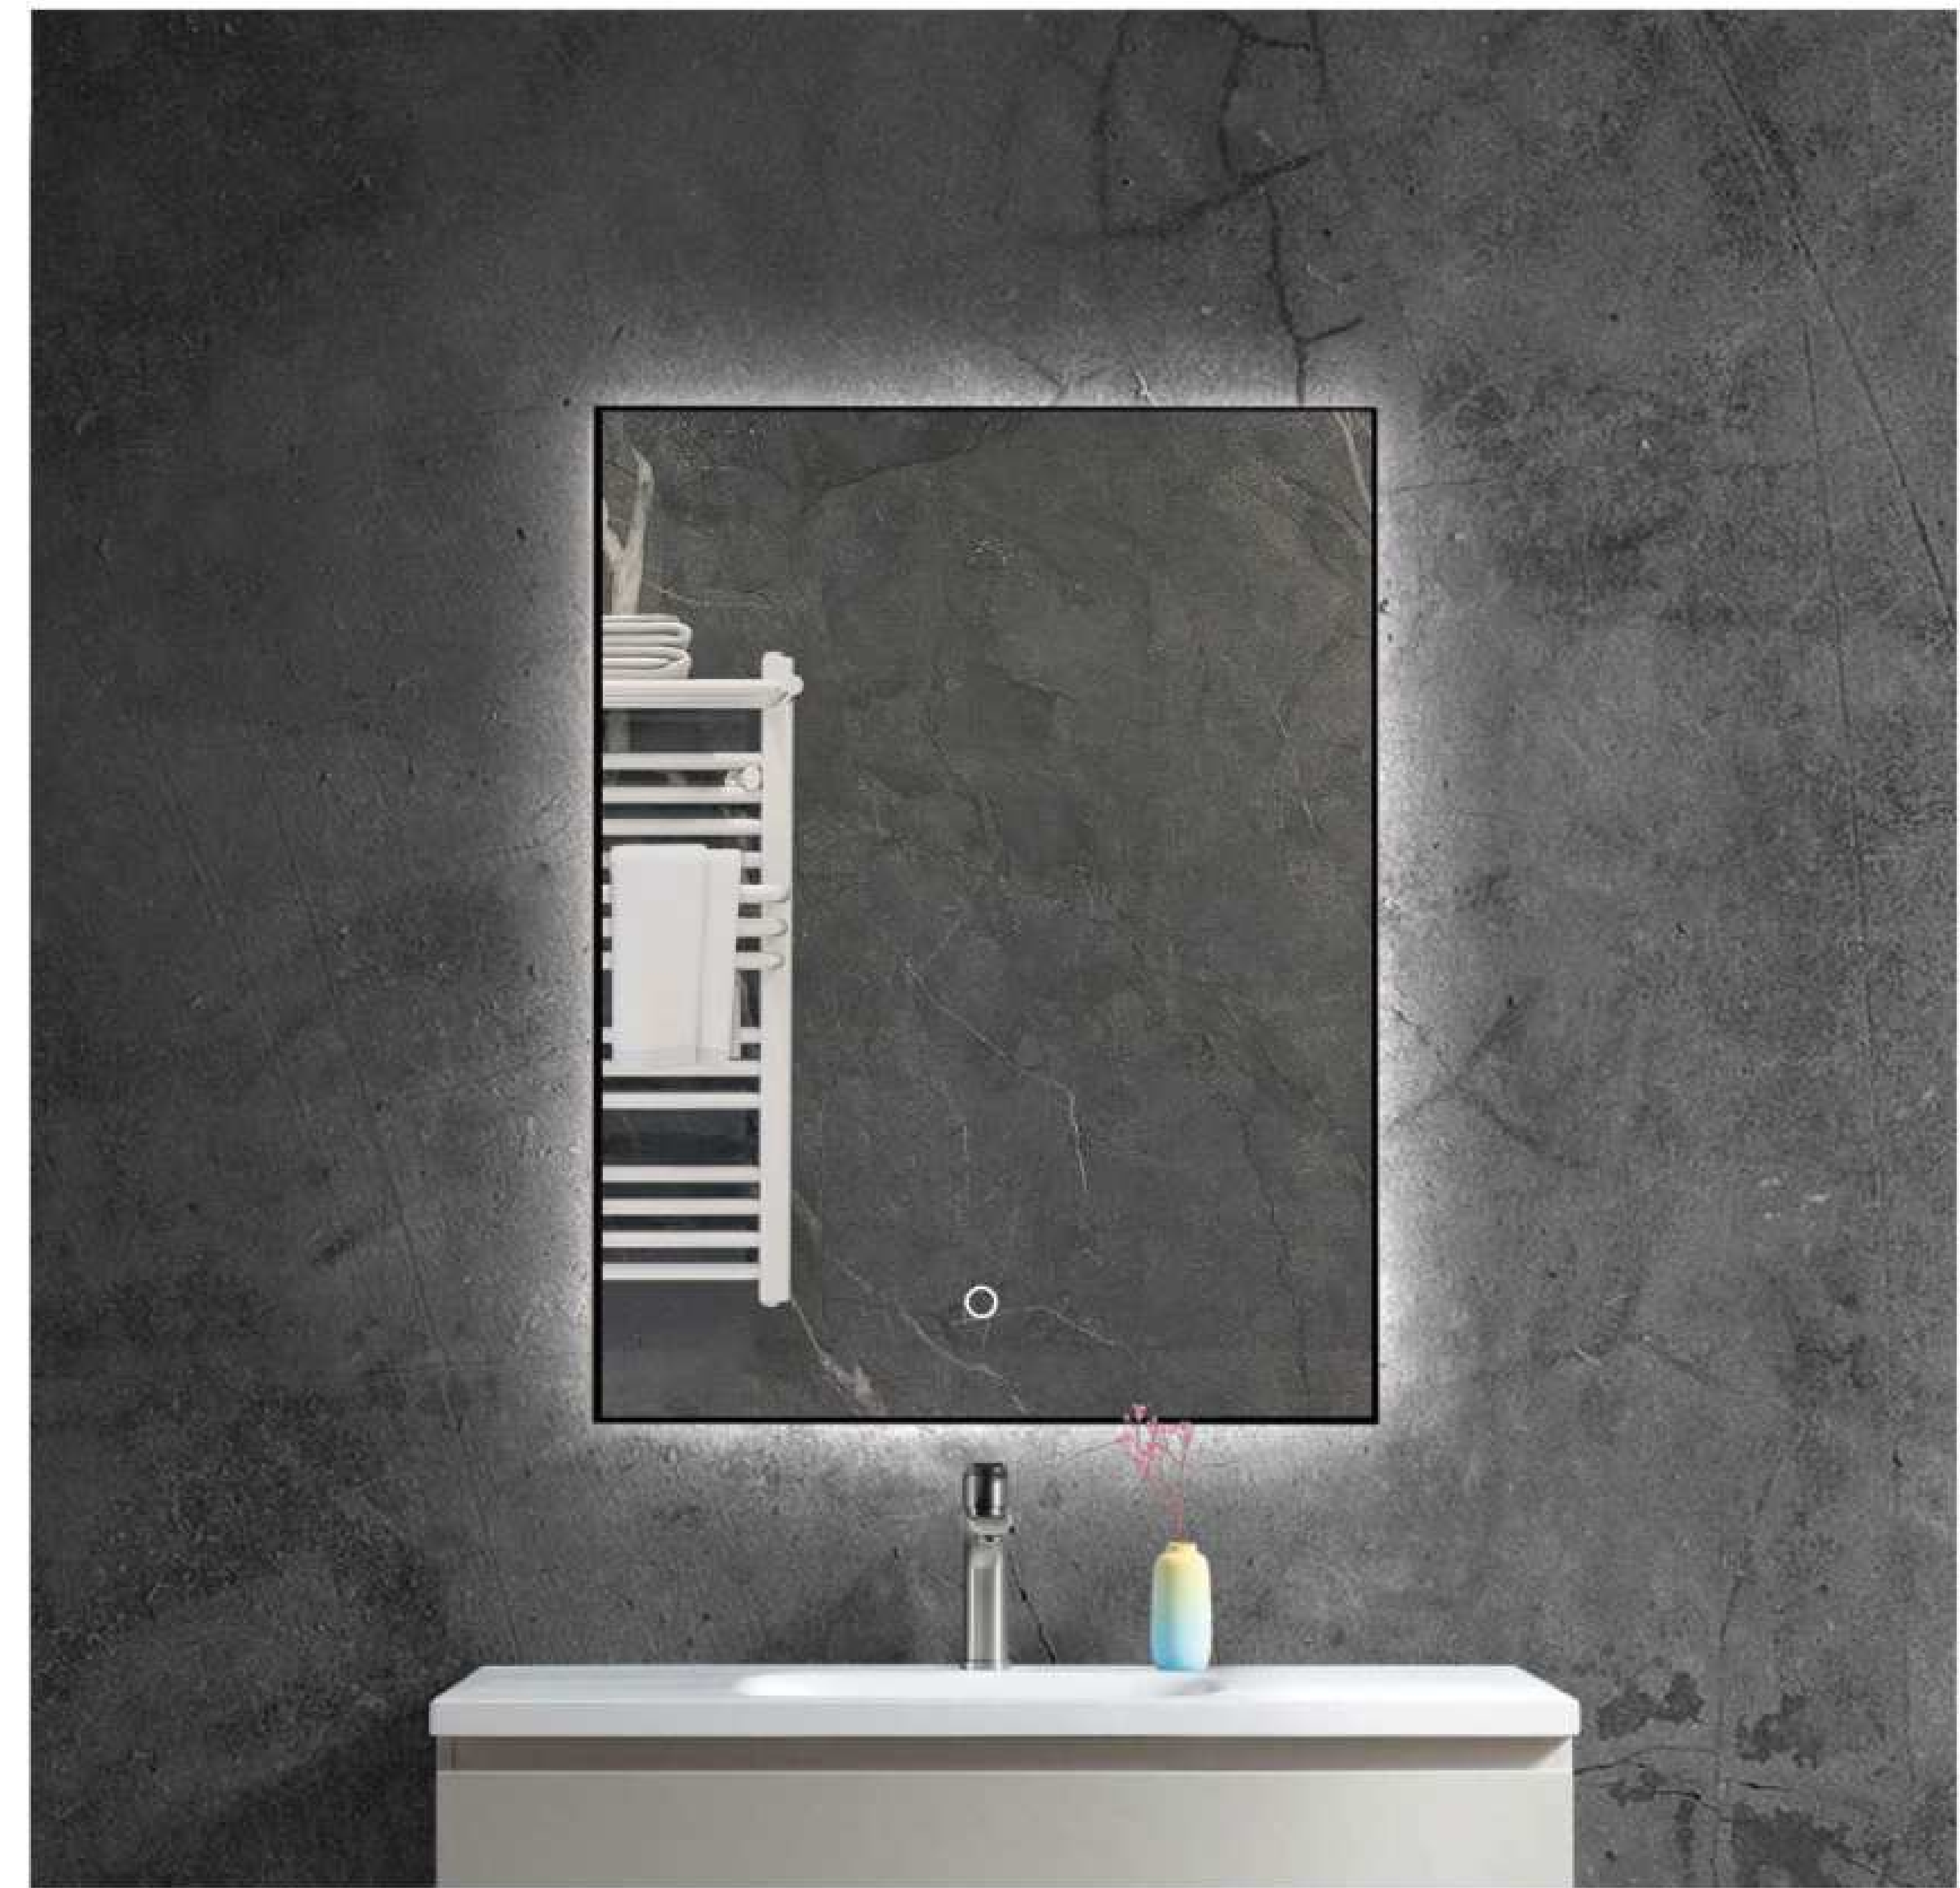

DF70-01
Size: 600x800mm

DF70-02
Size: 800x900mm

DF70-03
Size: 800x1000mm

- Copper Free Silver Mirror
- Touch Sensor
- Button Style Can Be Customized
- Aluminum Frame
- Bluetooth Anti-fog Clock Temperature
- Size and Function Can Be Customized

NDF06-01
Size: 600x800mm

NDF06-02
Size: 800x1000mm

- Copper Free Silver Mirror
- Touch Sensor
- Button Style Can Be Customized
- Aluminum Frame
- PVC Lampshade
- Bluetooth Anti-fog Clock Temperature
- Size and Function Can Be Customized