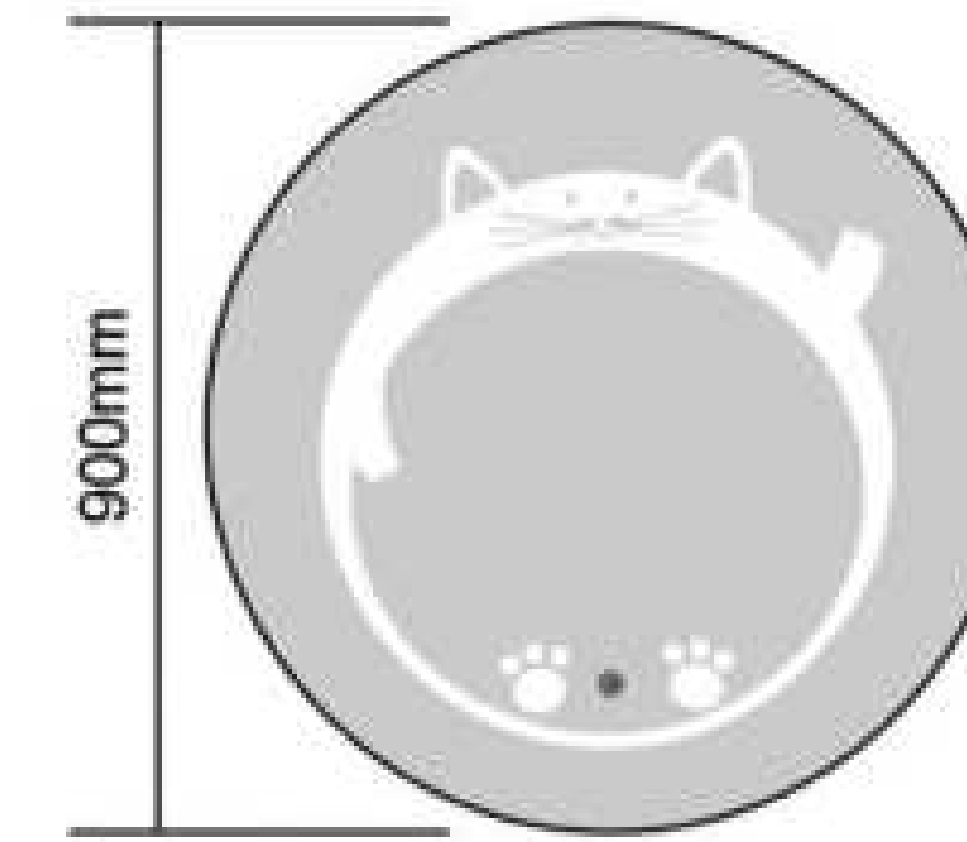

NZL06-01
Size: 700x700mm

NZL06-02
Size: 800x800mm

NZL06-03
Size: 900x900mm

Copper Free Silver Mirror
Touch Sensor
Button Style Can Be Customized
Aluminum Frame
Selection of Frame Color: Black, Gold, Silver
Bluetooth Anti-fog Clock Temperature
Size and Function Can Be Customized

NZL07-01
Size: 500x500mm

NZL07-02
Size: 700x700mm

NZL07-03
Size: 900x900mm

Copper Free Silver Mirror
Touch Sensor
Cartoon Patterns and Button Style Can Be Customized
Aluminum Frame
Bluetooth Anti-fog Clock Temperature
Size and Function Can Be Customized