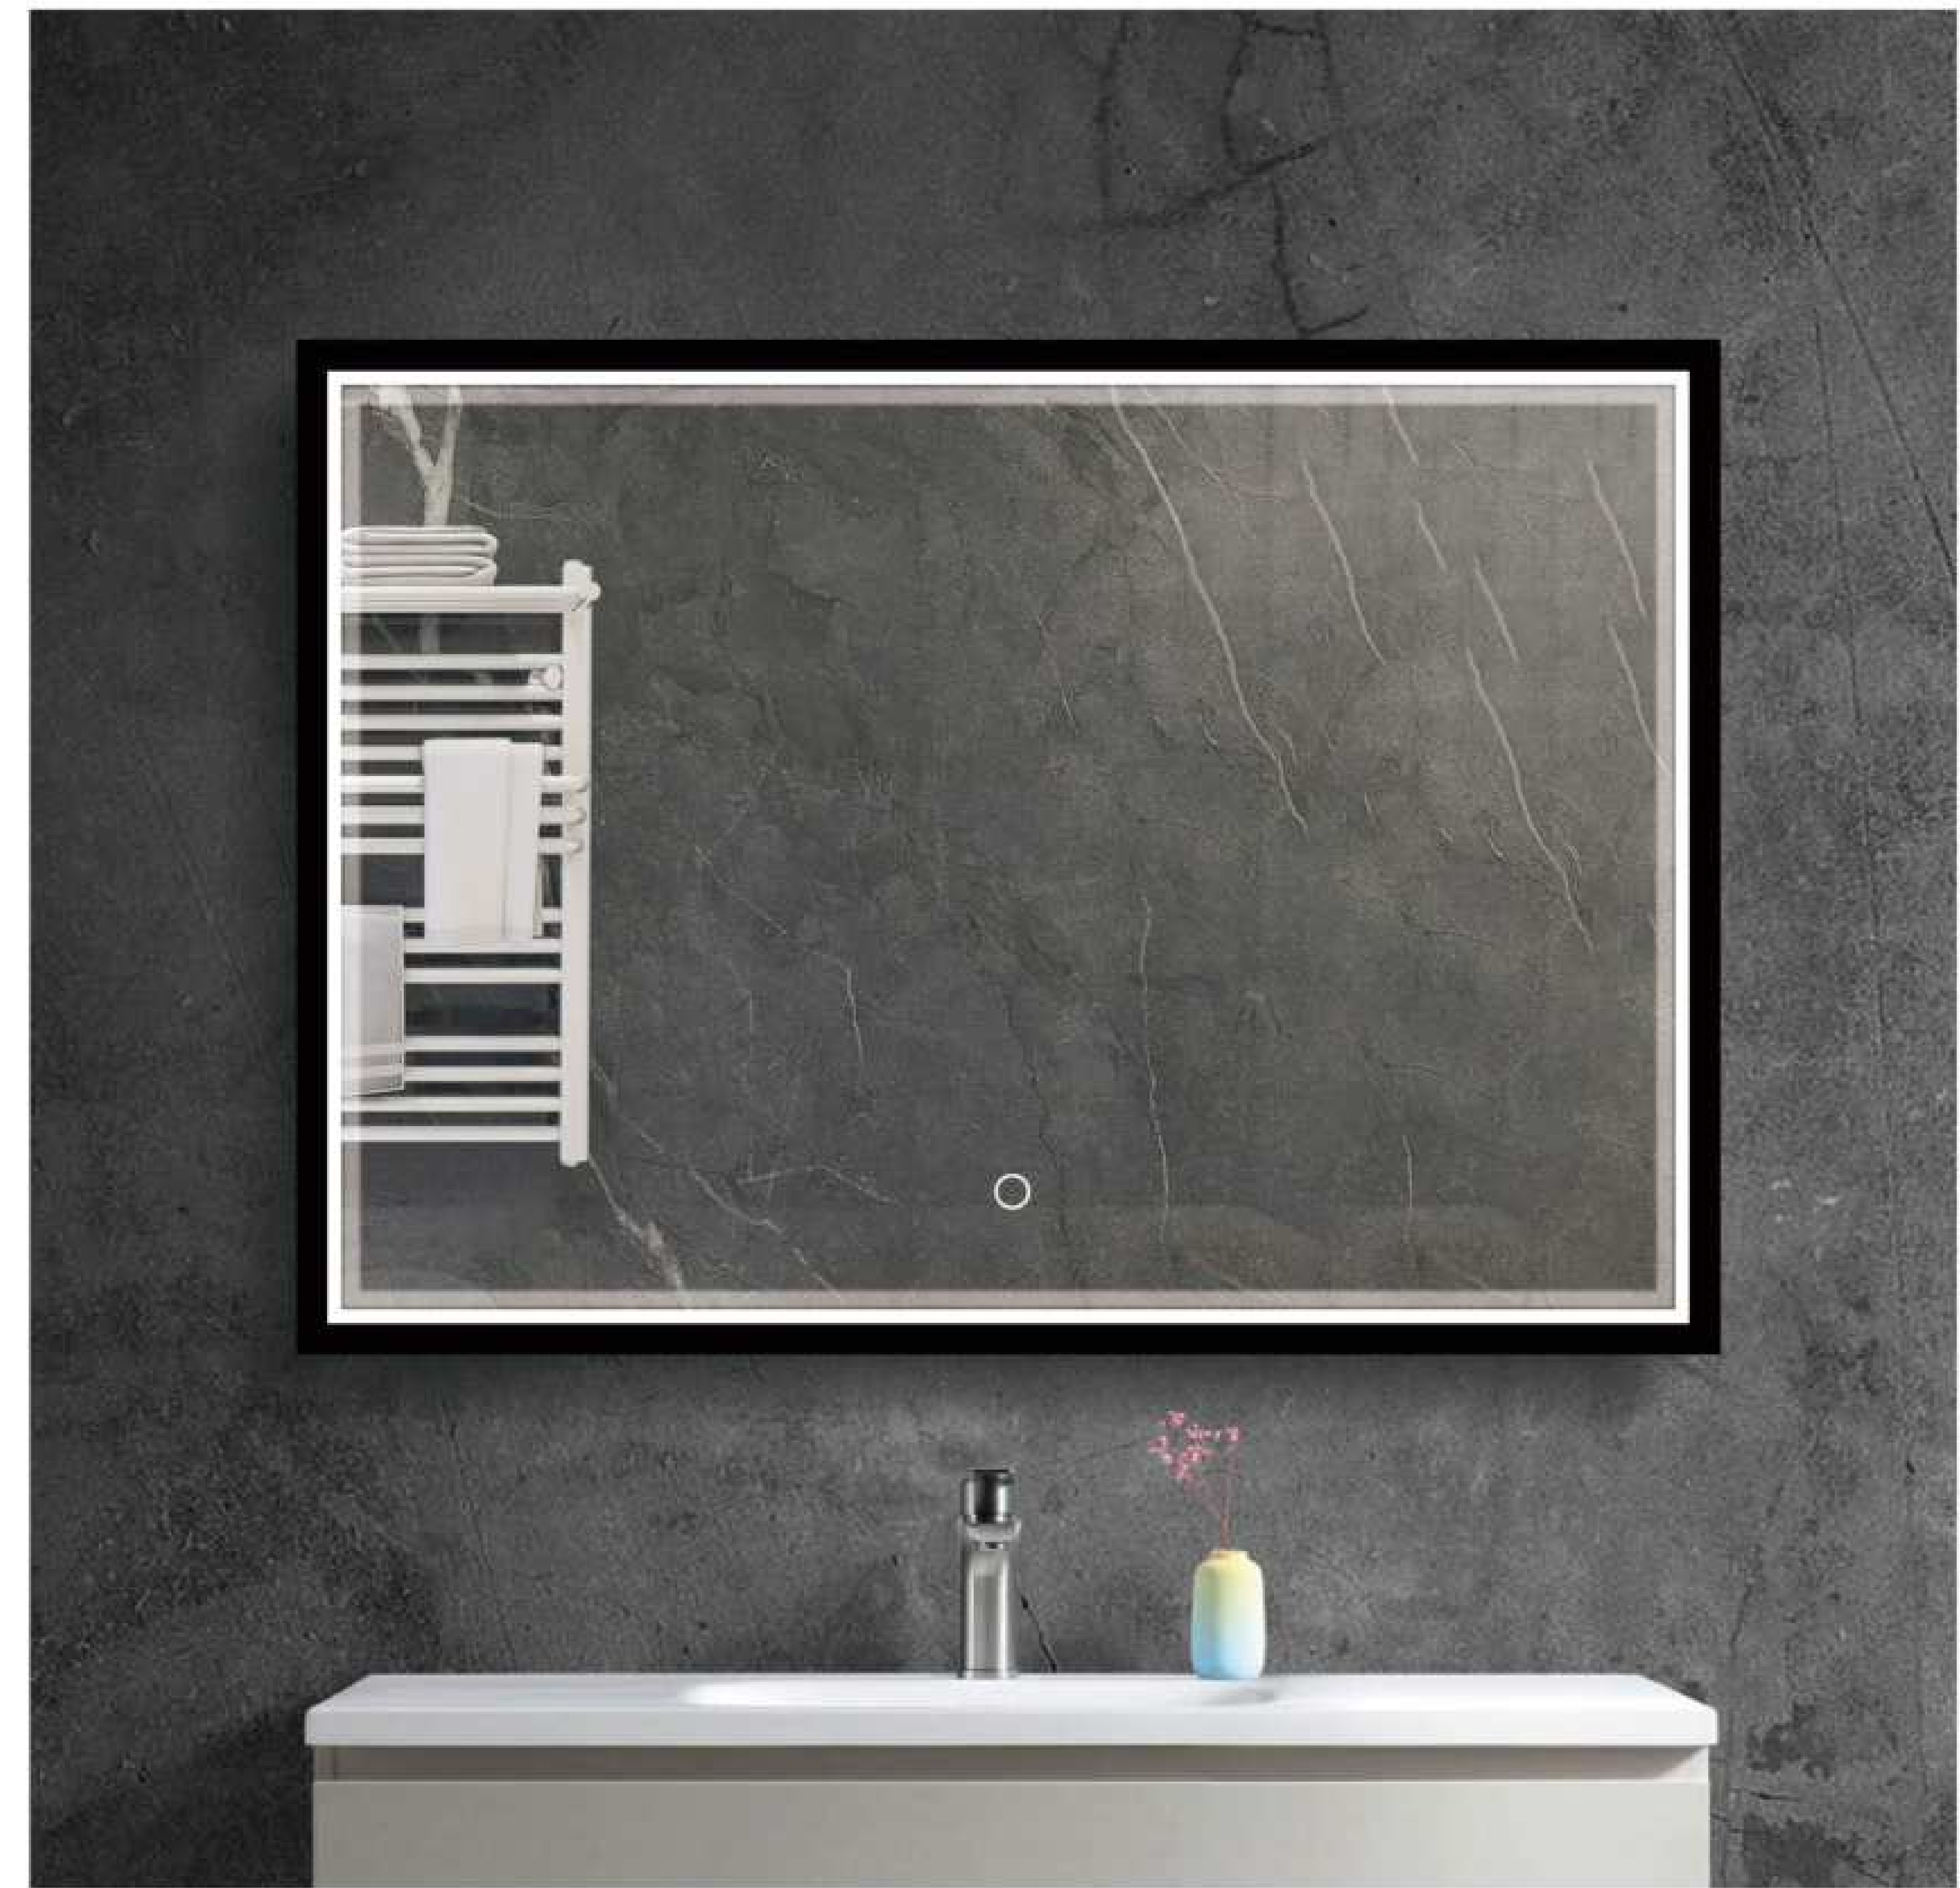

NDF13-01
Size: 800x600mm