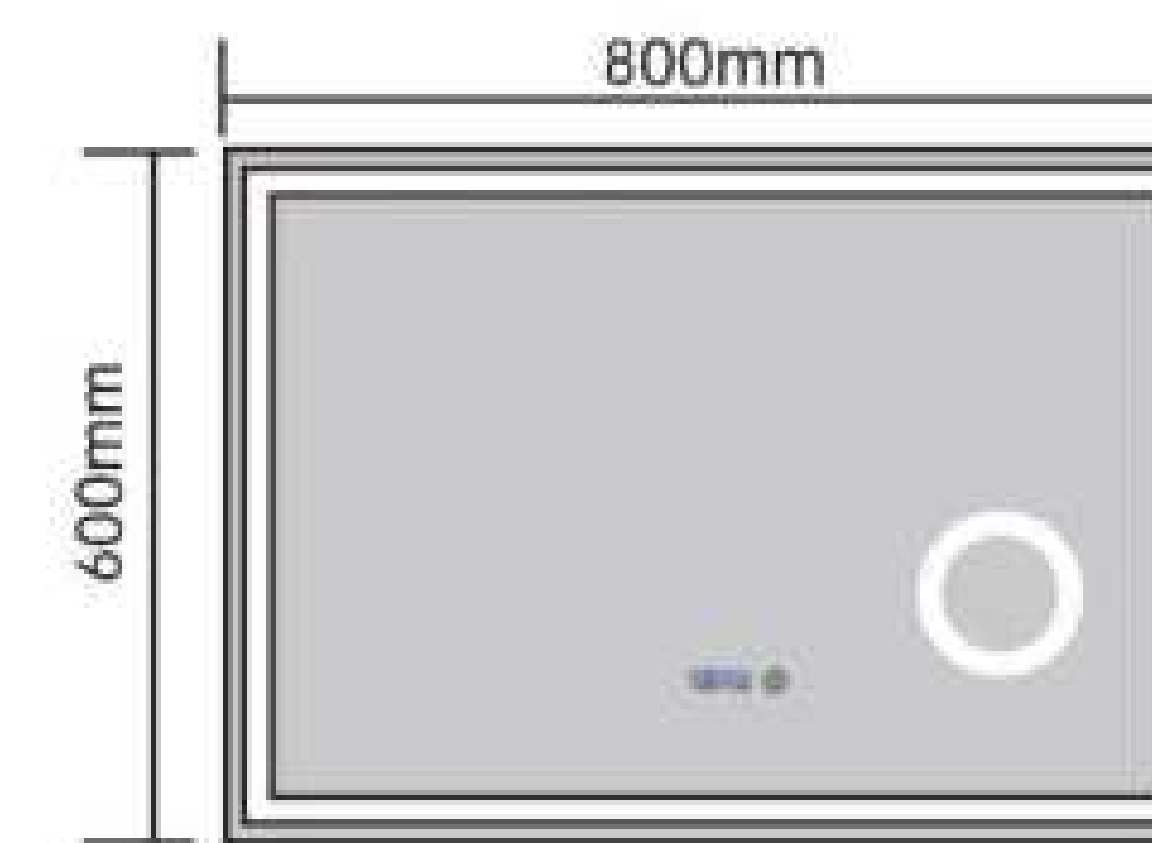

NZL07-01
Size: 500x500mm

NZL07-02
Size: 700x700mm

NZL07-03
Size: 900x900mm

Copper Free Silver Mirror
Touch Sensor
Cartoon Patterns and Button Style Can Be Customized
Aluminum Frame
Bluetooth Anti-fog Clock Temperature
Size and Function Can Be Customized