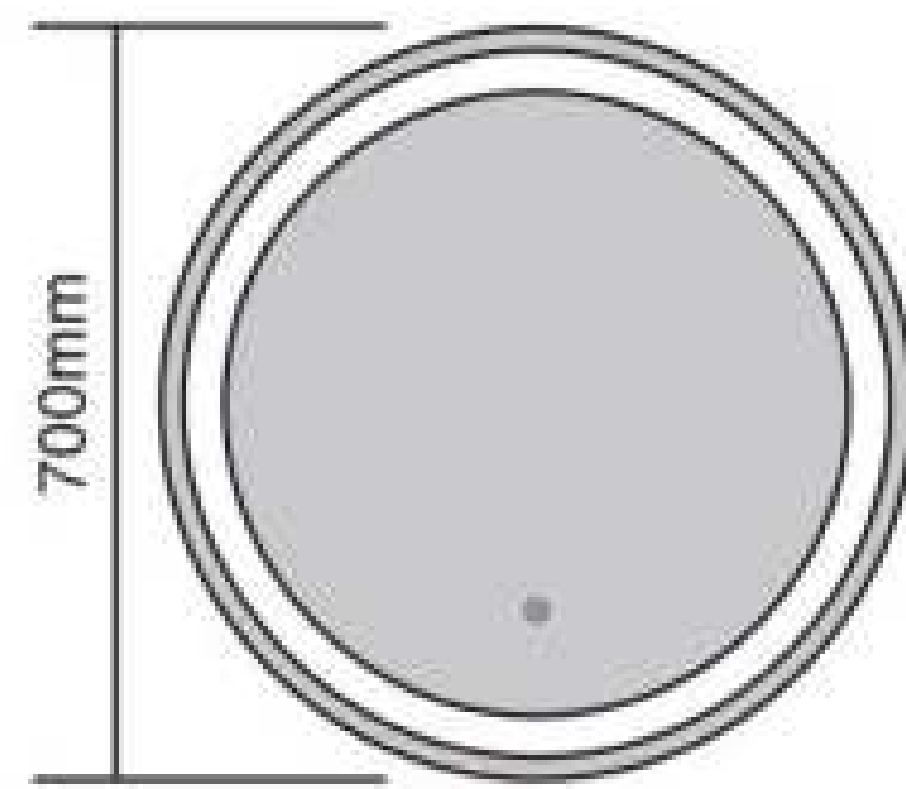

ZL05-02
Size: 700x700mm