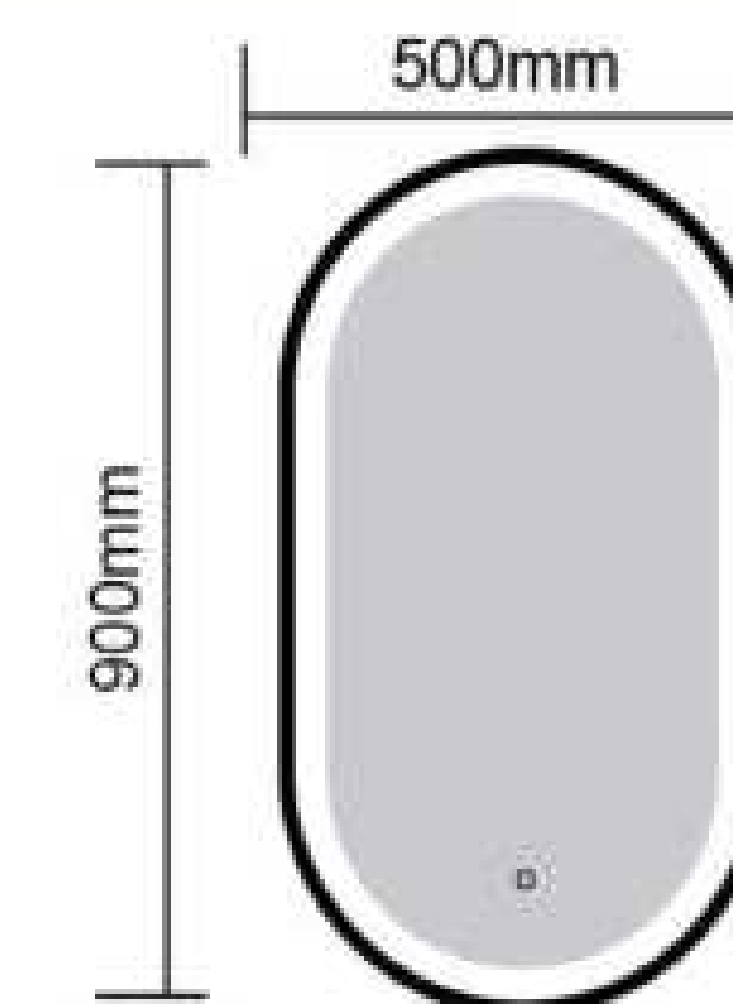

YL12
Size: 500x900mm