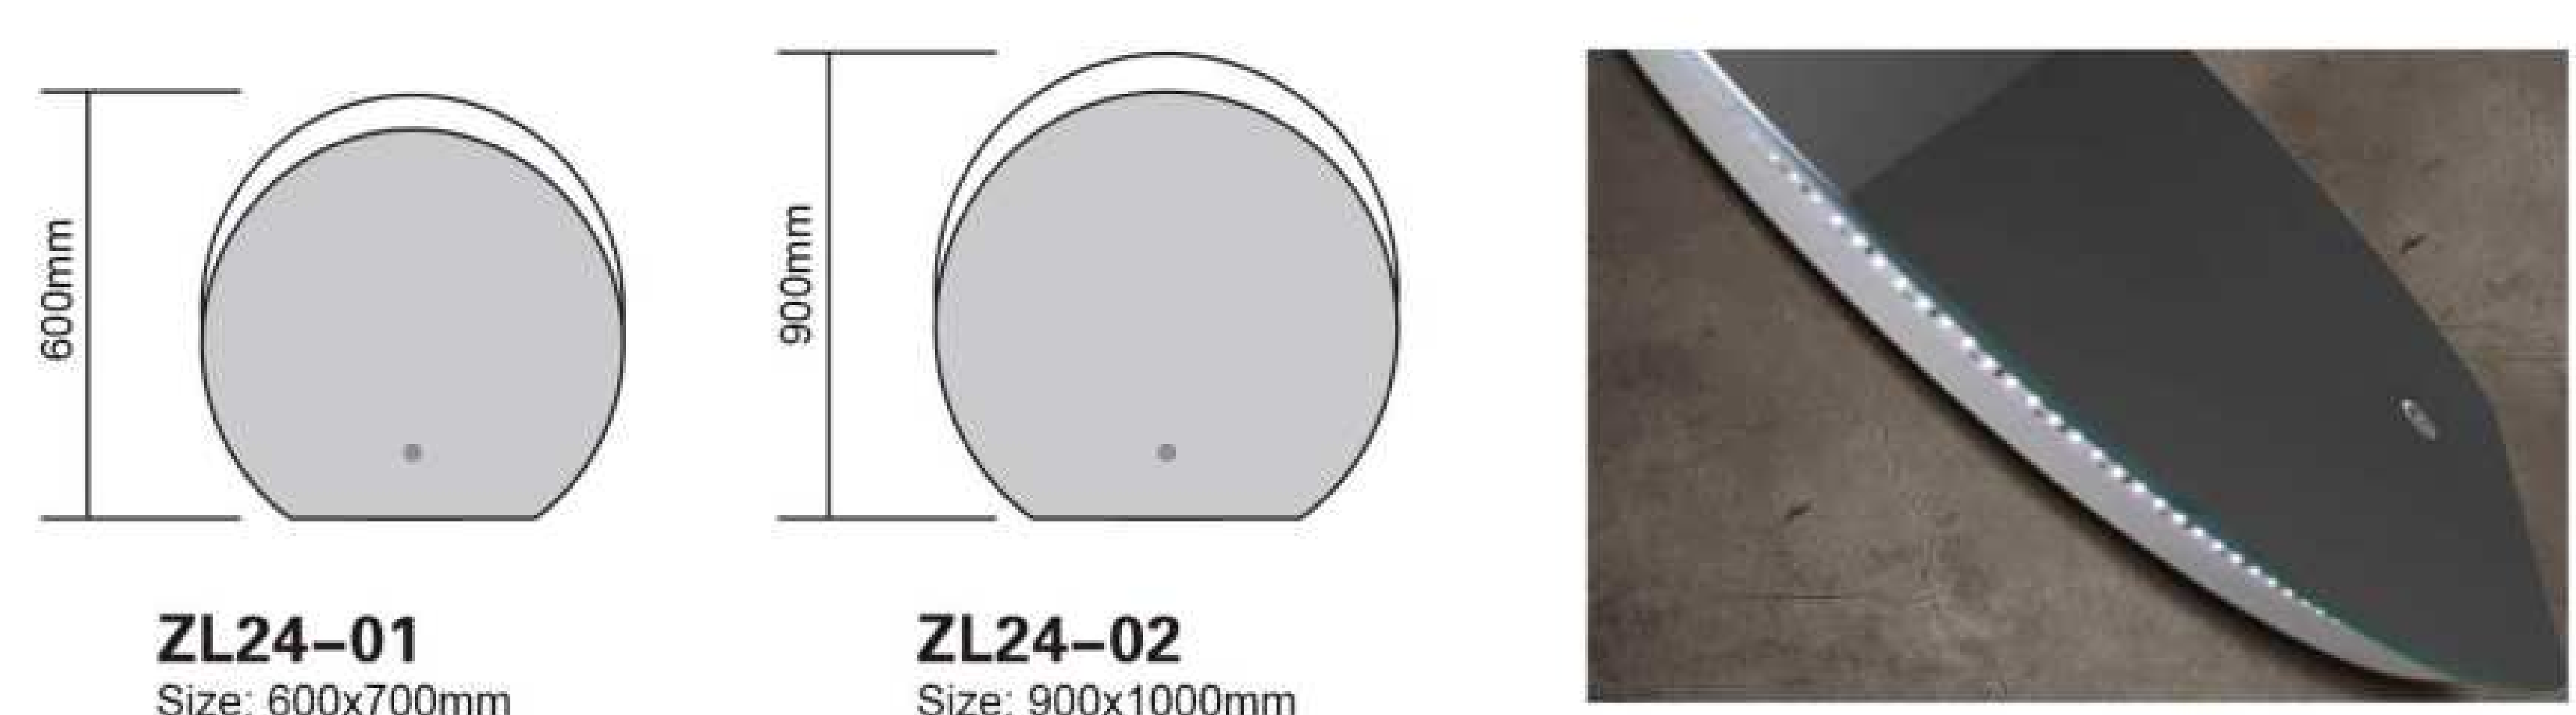

ZL24-01
Size: 600x700mm

ZL24-02
Size: 900x1000mm

Copper Free Silver Mirror
Touch Sensor
Button Style Can Be Customized
Aluminum Frame
Bluetooth Anti-fog Clock Temperature
Size and Function Can Be Customized