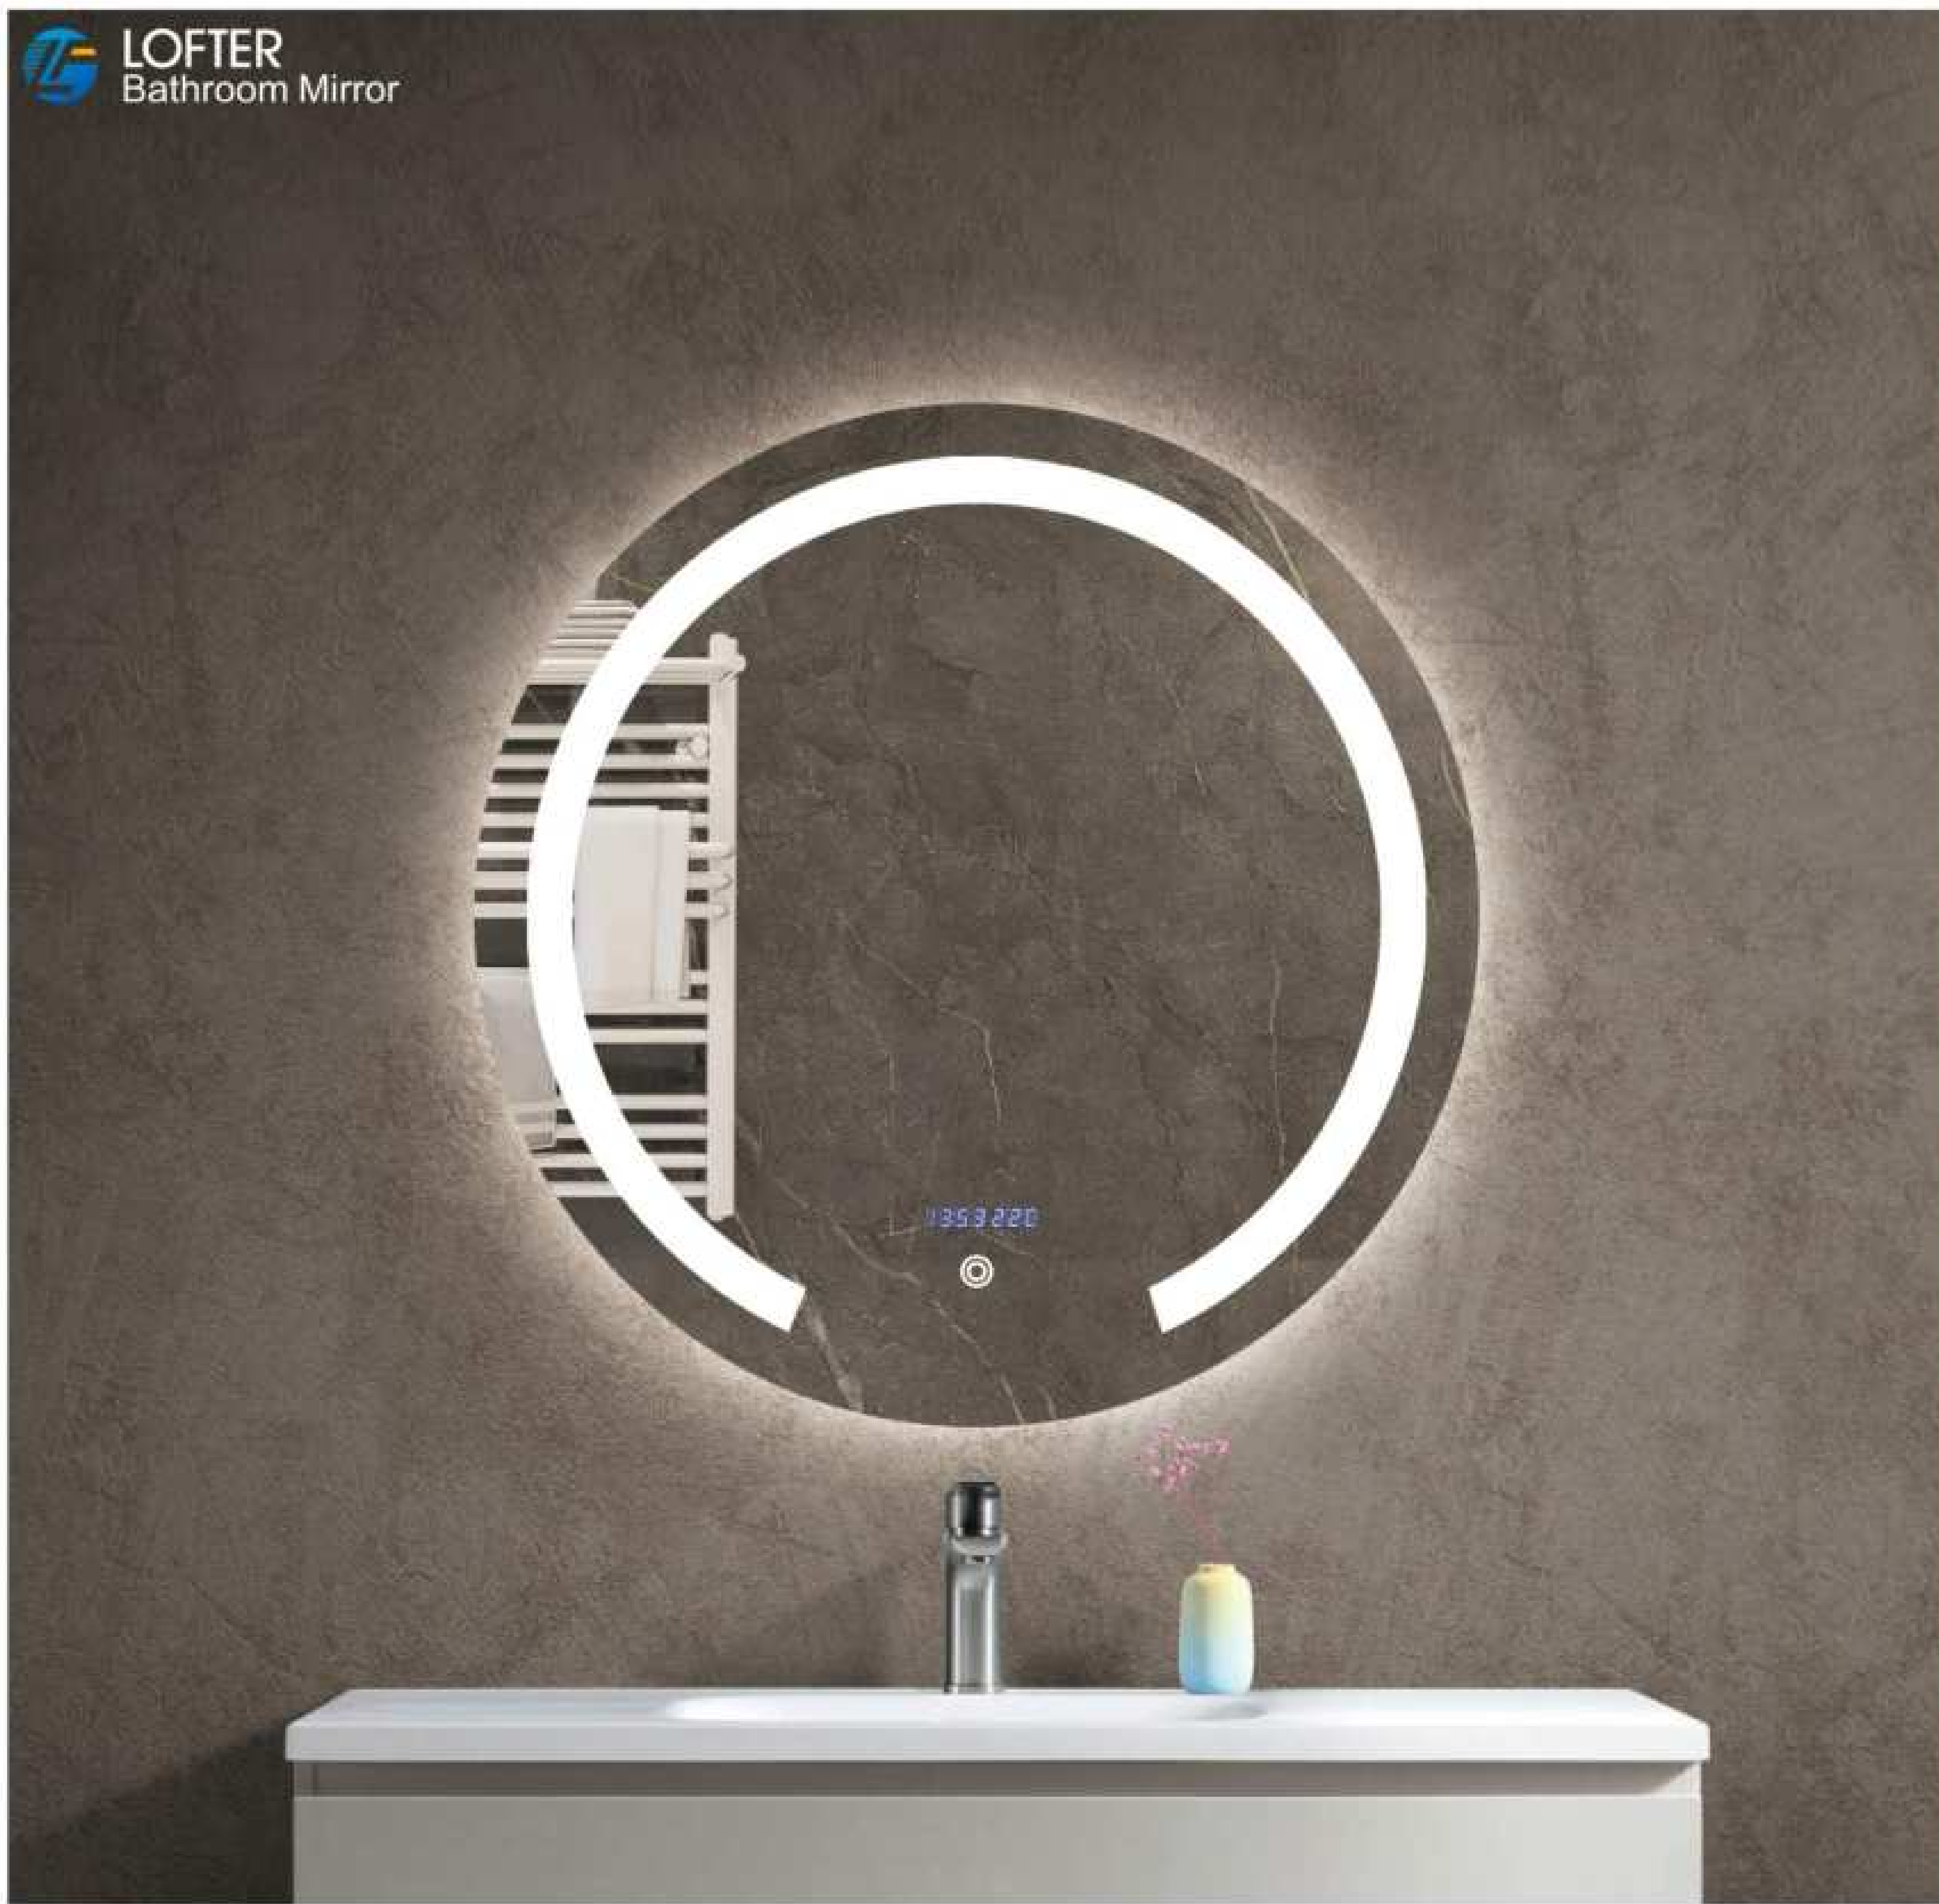

The simple, clean shape of the rectangular bathroom mirror makes it a popular choice for a variety of decorating styles, from modern to traditional. Available in a variety of frames, including metal, wood or frameless options, it can easily complement the overall design of a bathroom with a contemporary aesthetic when combined with LED strip lighting and a variety of complementary features.

All in all, a modern bathroom mirror is not only a practical and stylish accessory, but also enhances the overall appeal of the bathroom while effectively fulfilling basic vanity needs.

NZL01-01
Size: 600x600mm

ZL21-01
Size: 600x600mm

ZL21-02
Size: 700x700mm

ZL21-03
Size: 800x800mm

Copper Free Silver Mirror
Metal Frame
Size and Function Can Be Customized
Selection of Frame Color: Black,Gold,Bronze,Silver

ZL13-01
Size: 700x700mm

ZL13-02
Size: 900x900mm

Copper Free Silver Mirror
Touch Sensor
Button Style Can Be Customized
Acrylic+PVC Frame
Bluetooth Anti-fog Clock Temperature
Size and Function Can Be Customized

ZL23-01
Size: 600x600mm