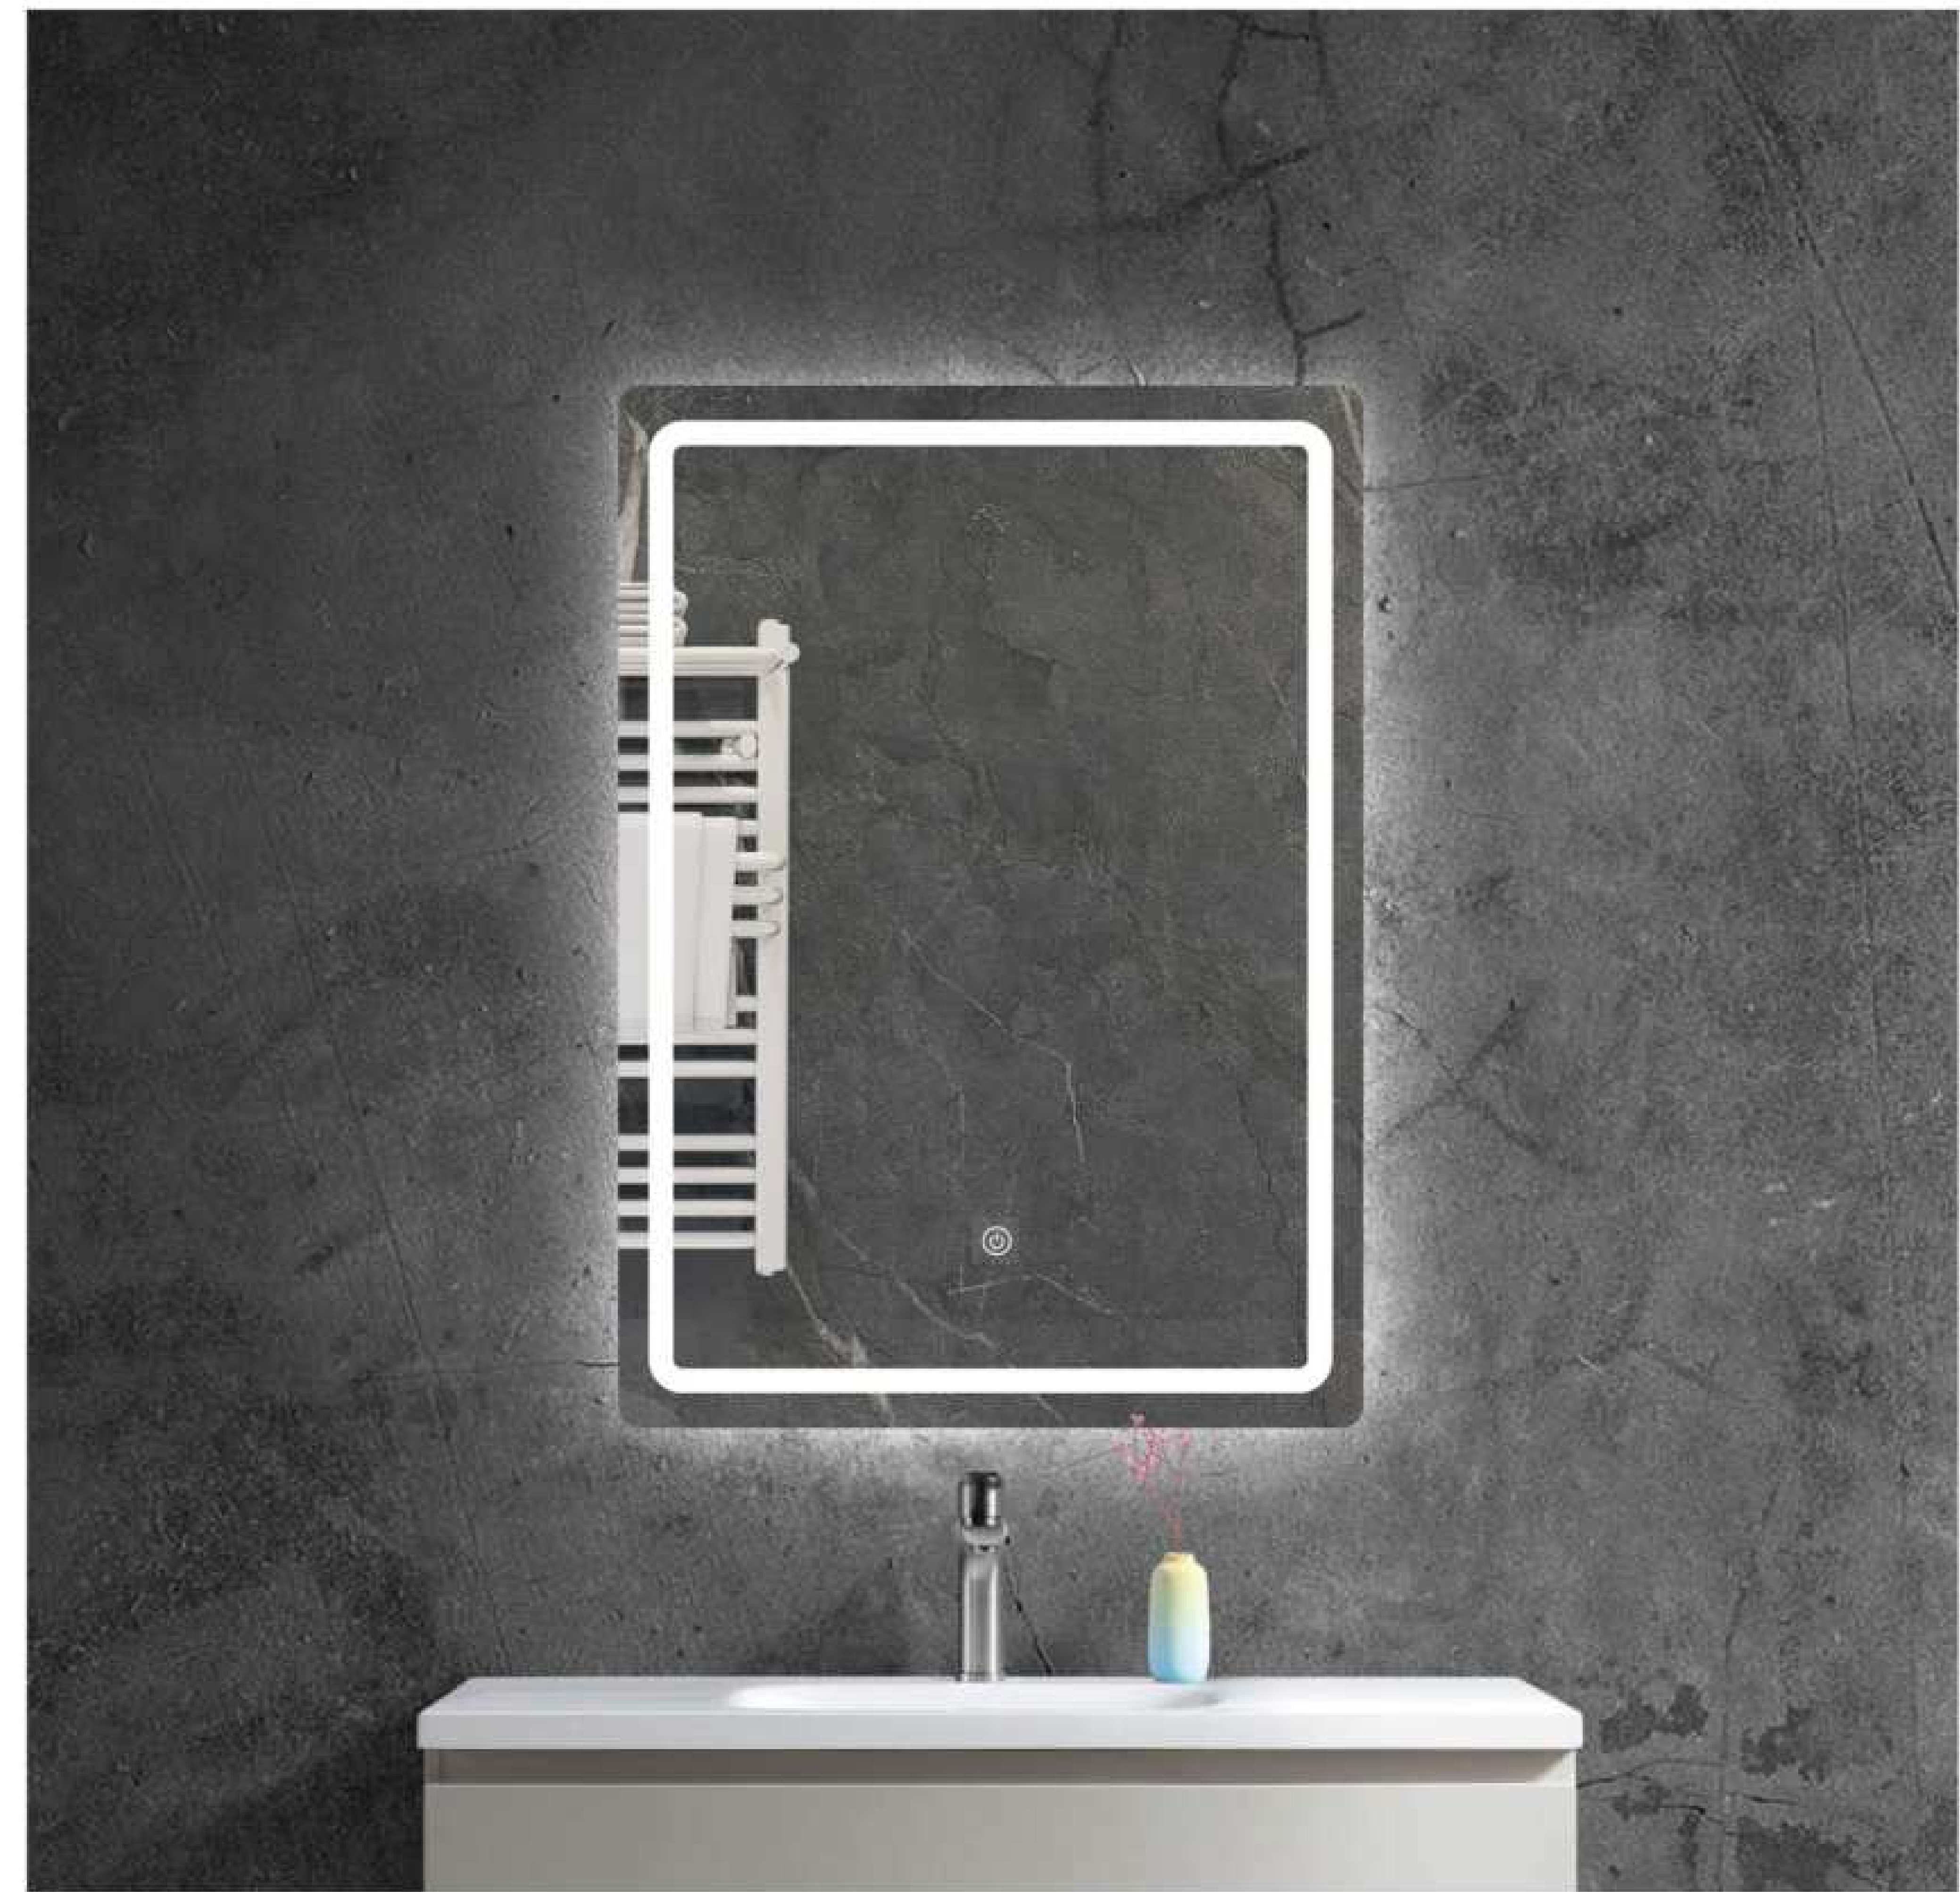

BATHROOM MIRROR

The shape of the bathroom mirror is usually round, rectangular, oval, irregular and so on.

The round bathroom mirror shape softens the overall look of the bathroom, adding a touch of elegance and harmony. It is an essential tool for daily grooming, providing clear reflections from multiple angles. Its compact design makes it ideal for small bathrooms or powder rooms, maximizing wall space and creating a more open feel.

DF74-01

Size: 800x600mm

DF74-02

Size: 900x800mm

DF74-03

Size: 1000x800mm

Copper Free Silver Mirror
Motion Sensor
Button Style Can Be Customized
Aluminum Frame
Bluetooth Anti-fog Clock Temperature
Size and Function Can Be Customized