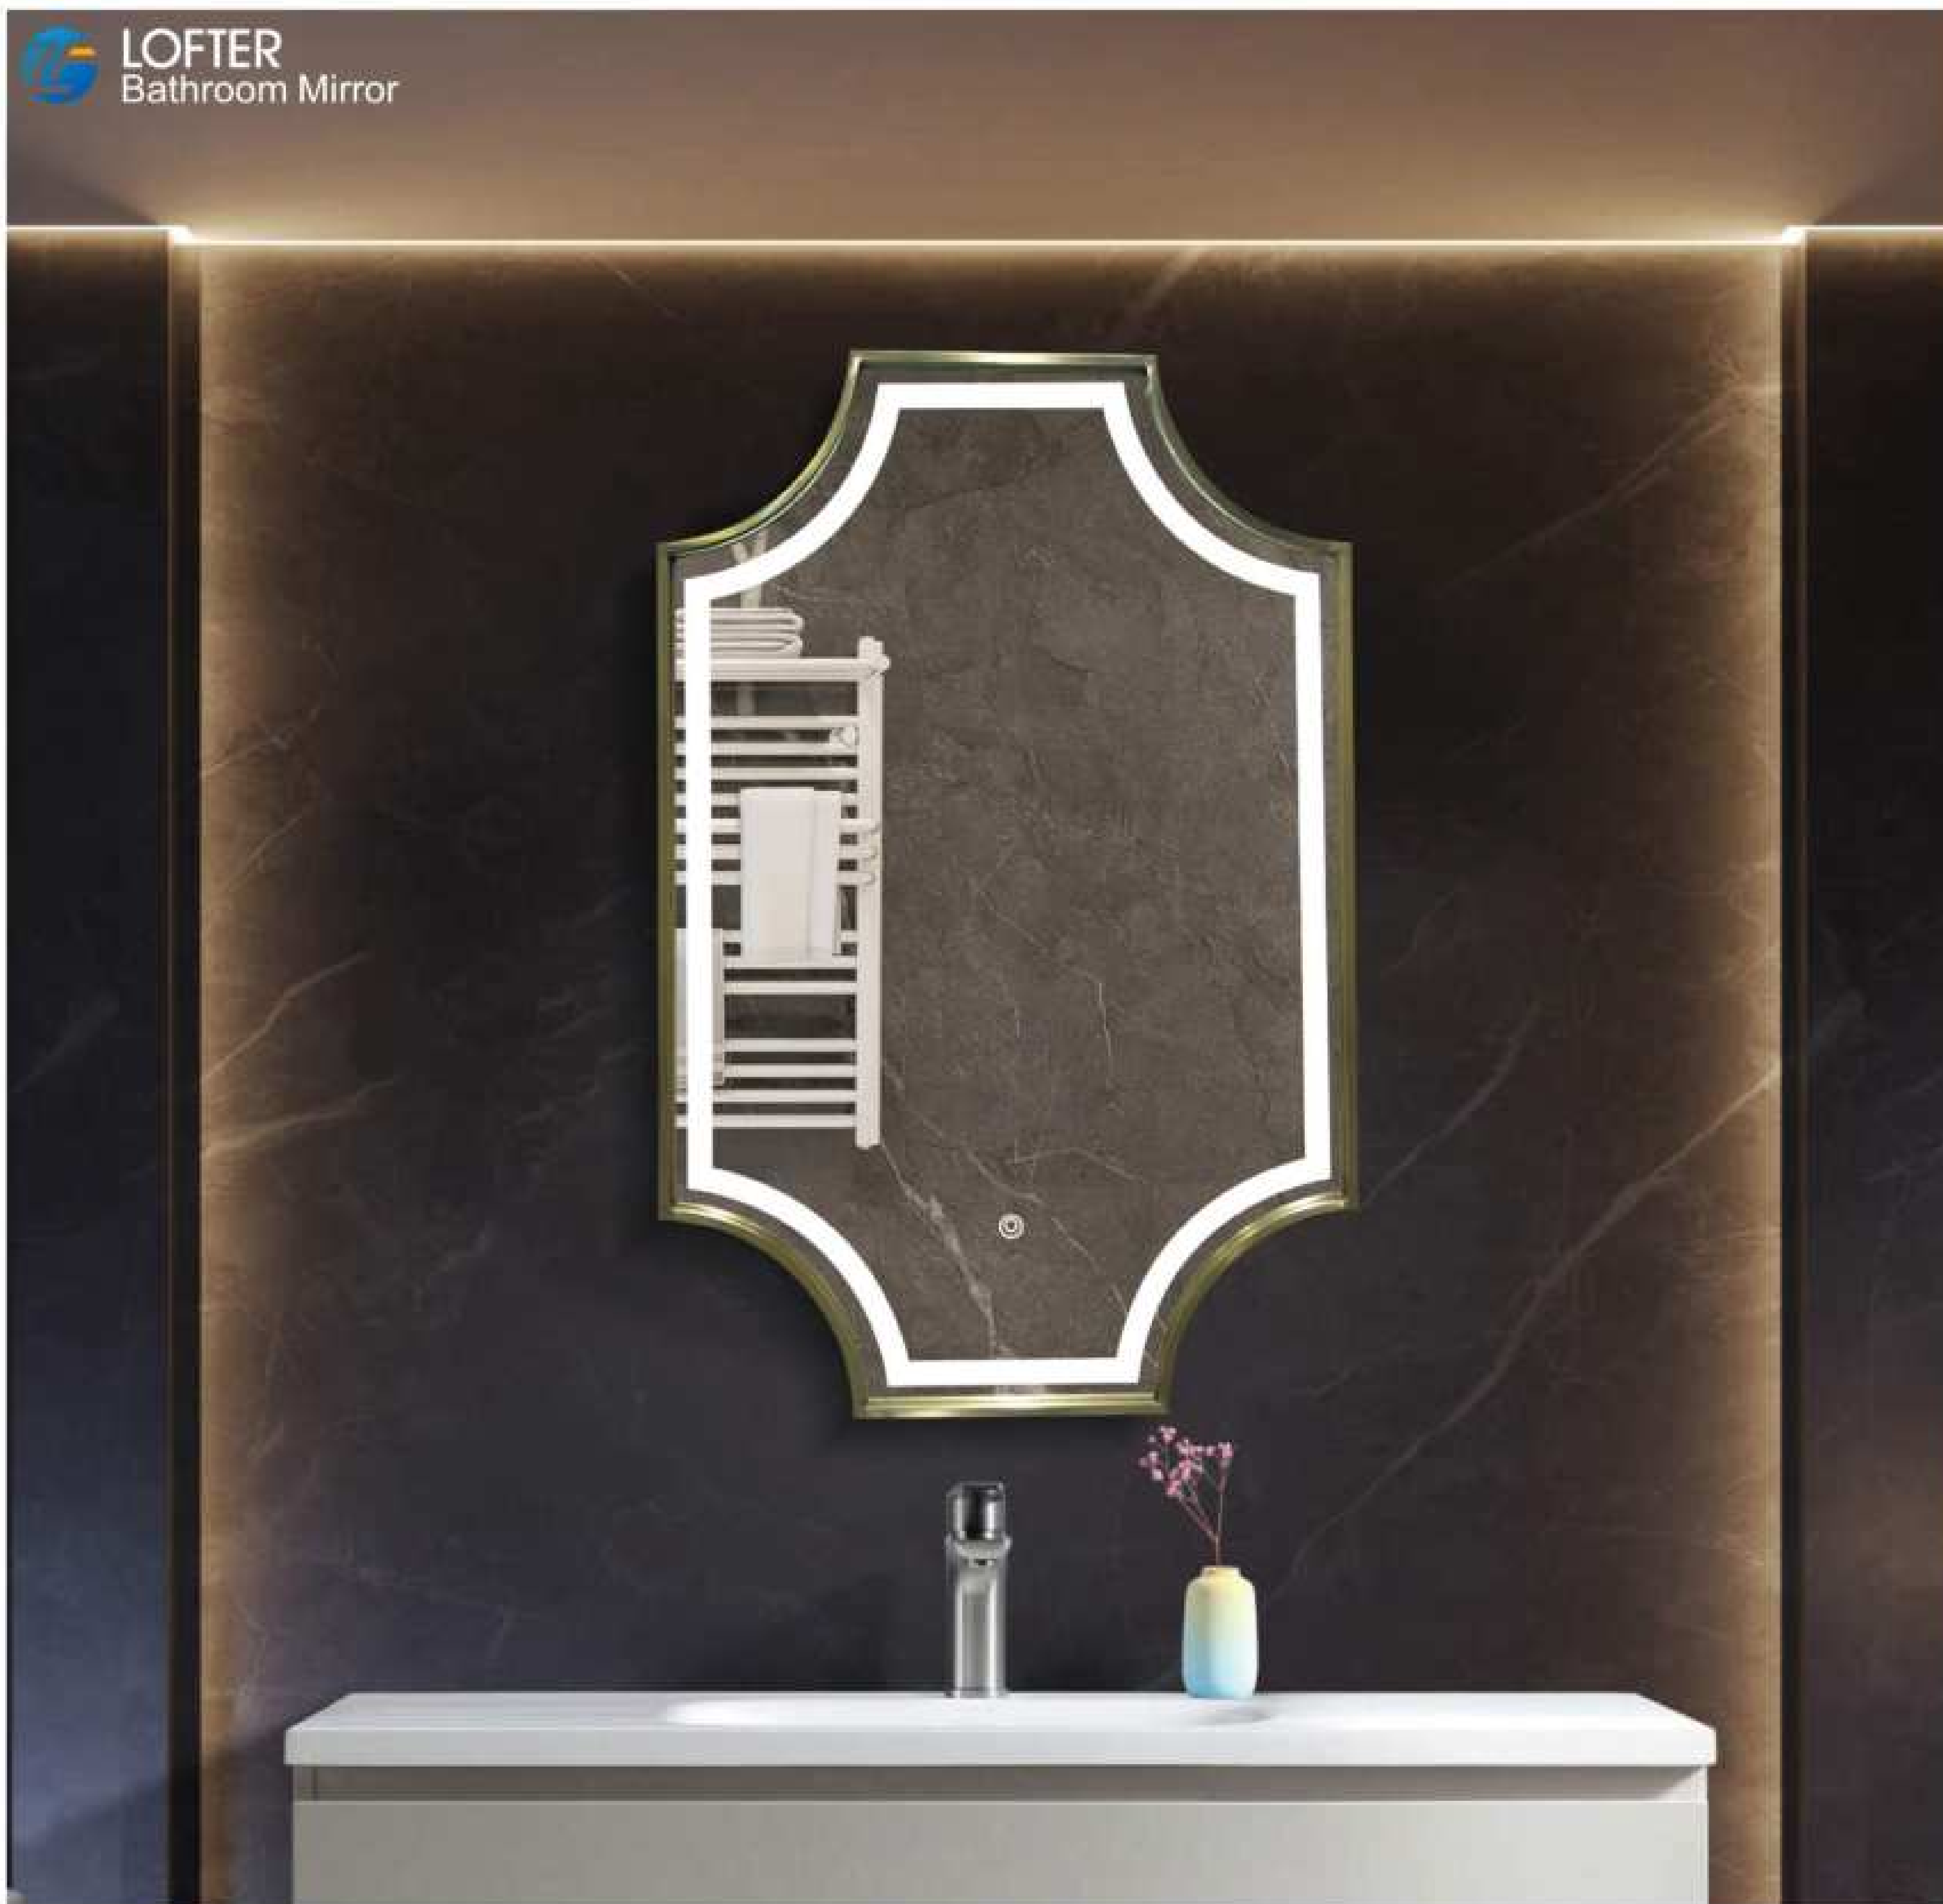

Copper Free Silver Mirror
Touch Sensor
Button Style Can Be Customized
Metal Frame
Bluetooth Anti-fog Clock Temperature
Size and Function Can Be Customized
Selection of Frame Color: Black,Gold,Silver
PAGE 57

Copper Free Silver Mirror
Touch Sensor
Button Style Can Be Customized
Aluminum Frame
PVC Lampshade Built-in Light Strip
Bluetooth Anti-fog Clock Temperature
Size and Function Can Be Customized