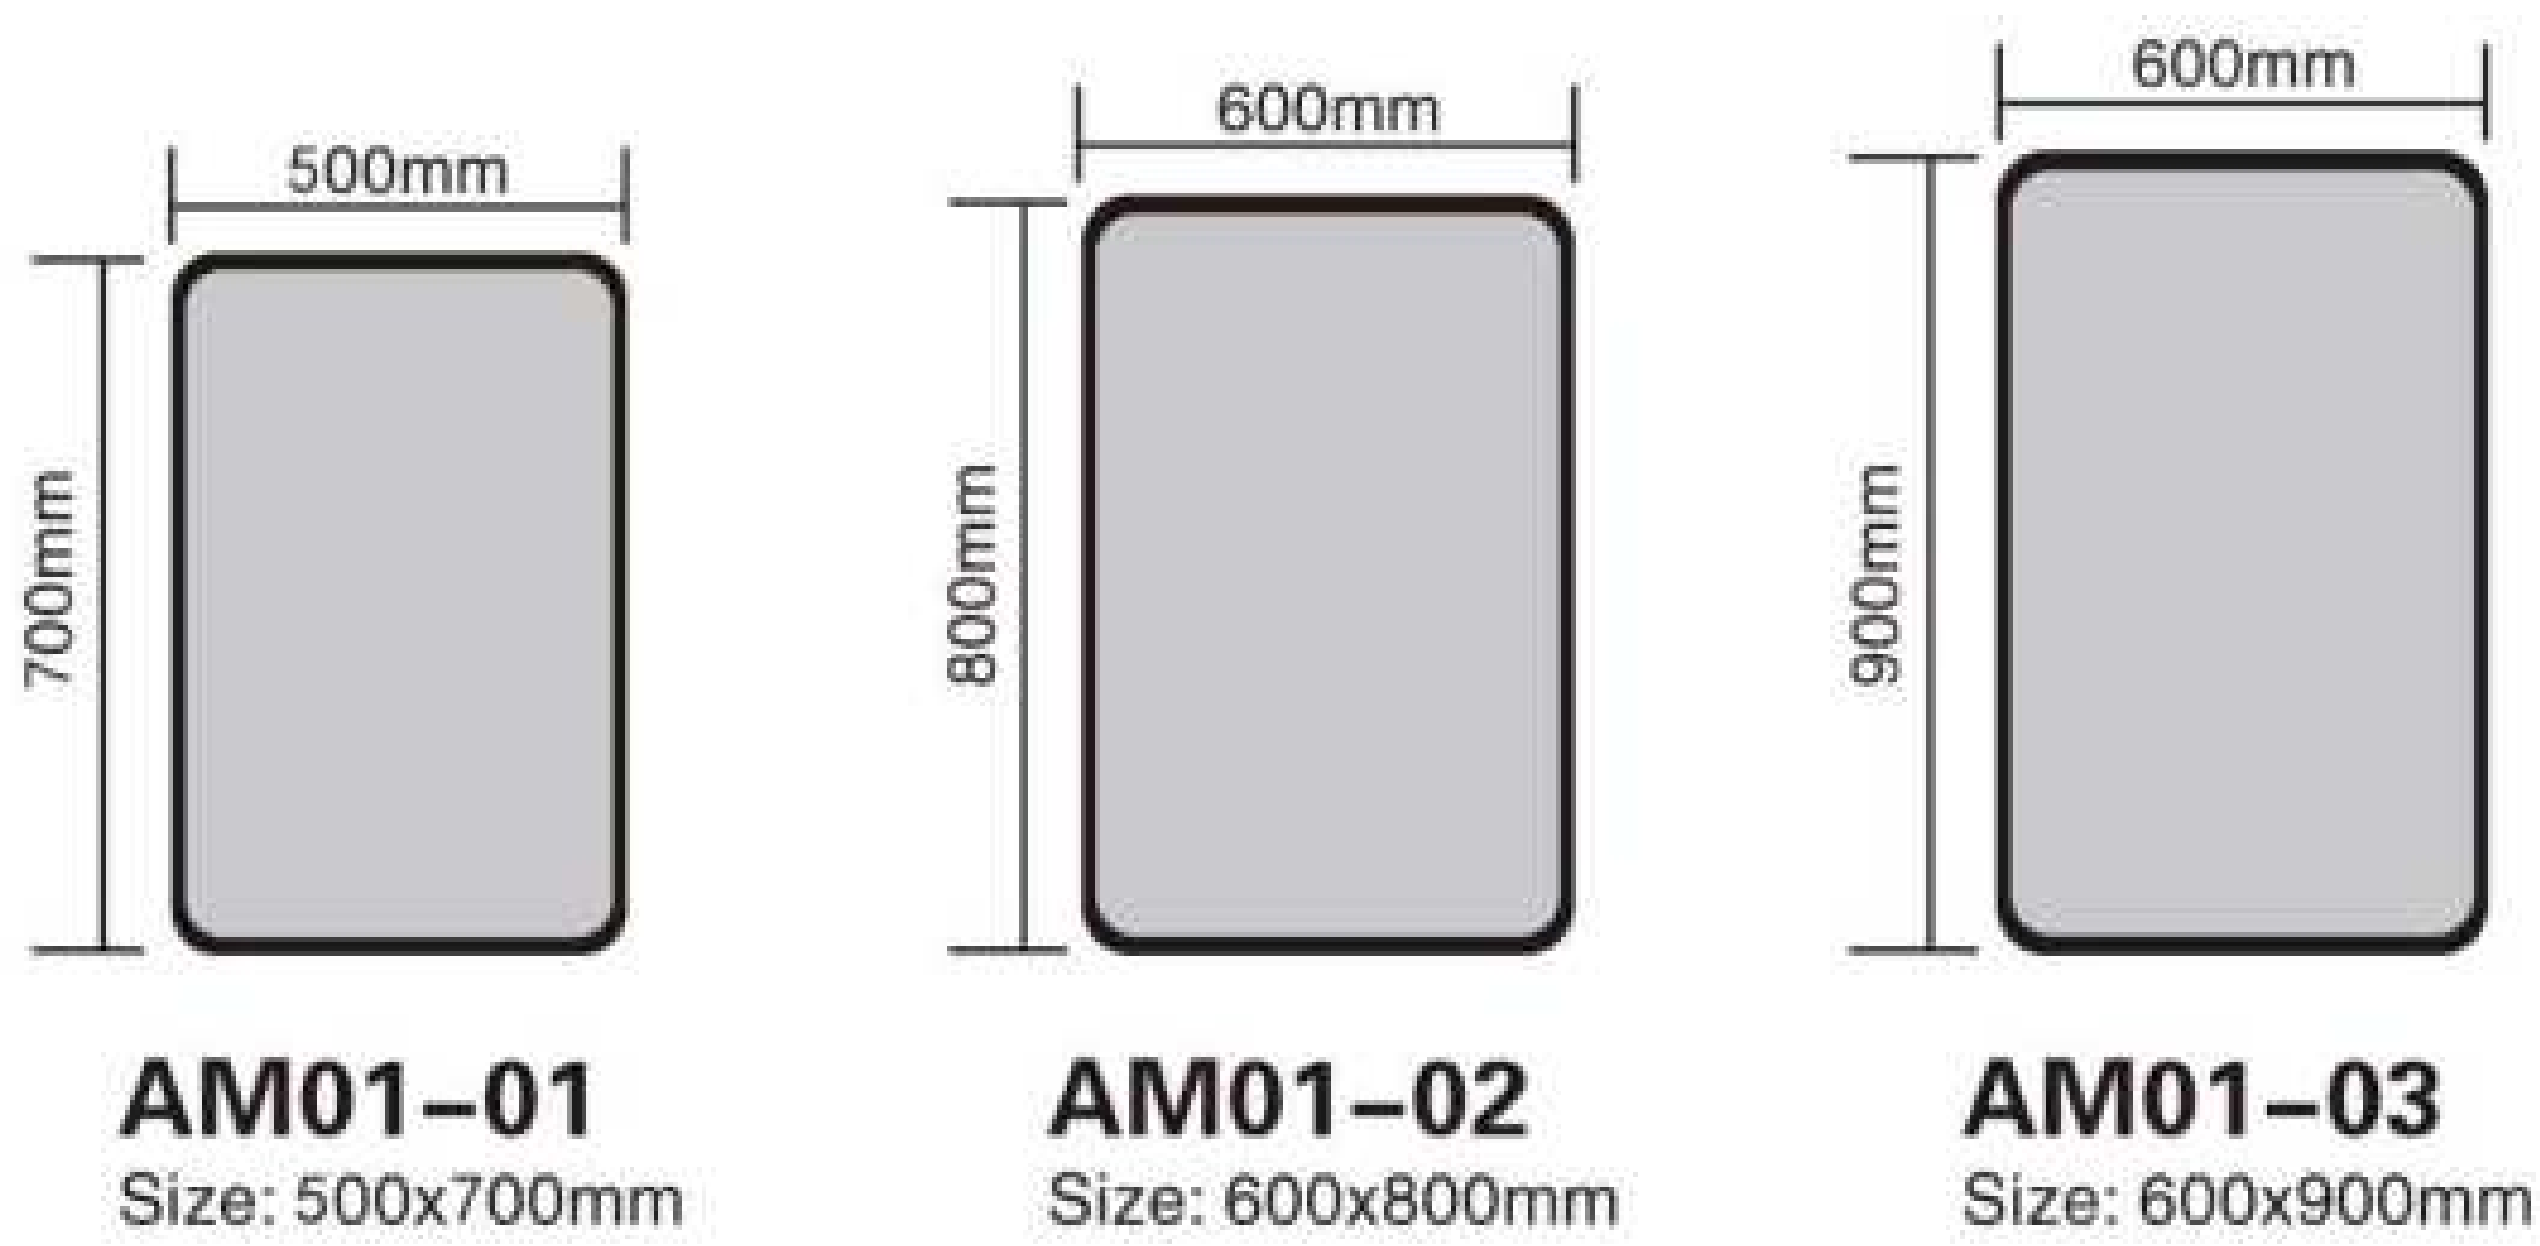

NZL07-01
Size: 500x500mm

NZL07-02
Size: 700x700mm

NZL07-03
Size: 900x900mm

Copper Free Silver Mirror
Touch Sensor
Cartoon Patterns and Button Style Can Be Customized
Aluminum Frame
Bluetooth Anti-fog Clock Temperature
Size and Function Can Be Customized

NDF05-01
Size: 800x600mm

NDF05-02
Size: 900x700mm

MODEL	SIZE	NOTES
NDF05-01	800x600mm	Copper Free Silver Mirror Touch Sensor Button Style Can Be Customized Magnifier Aluminum Frame Bluetooth Anti-fog Clock Temperature Size and Function Can Be Customized
NDF05-02	900x700mm	