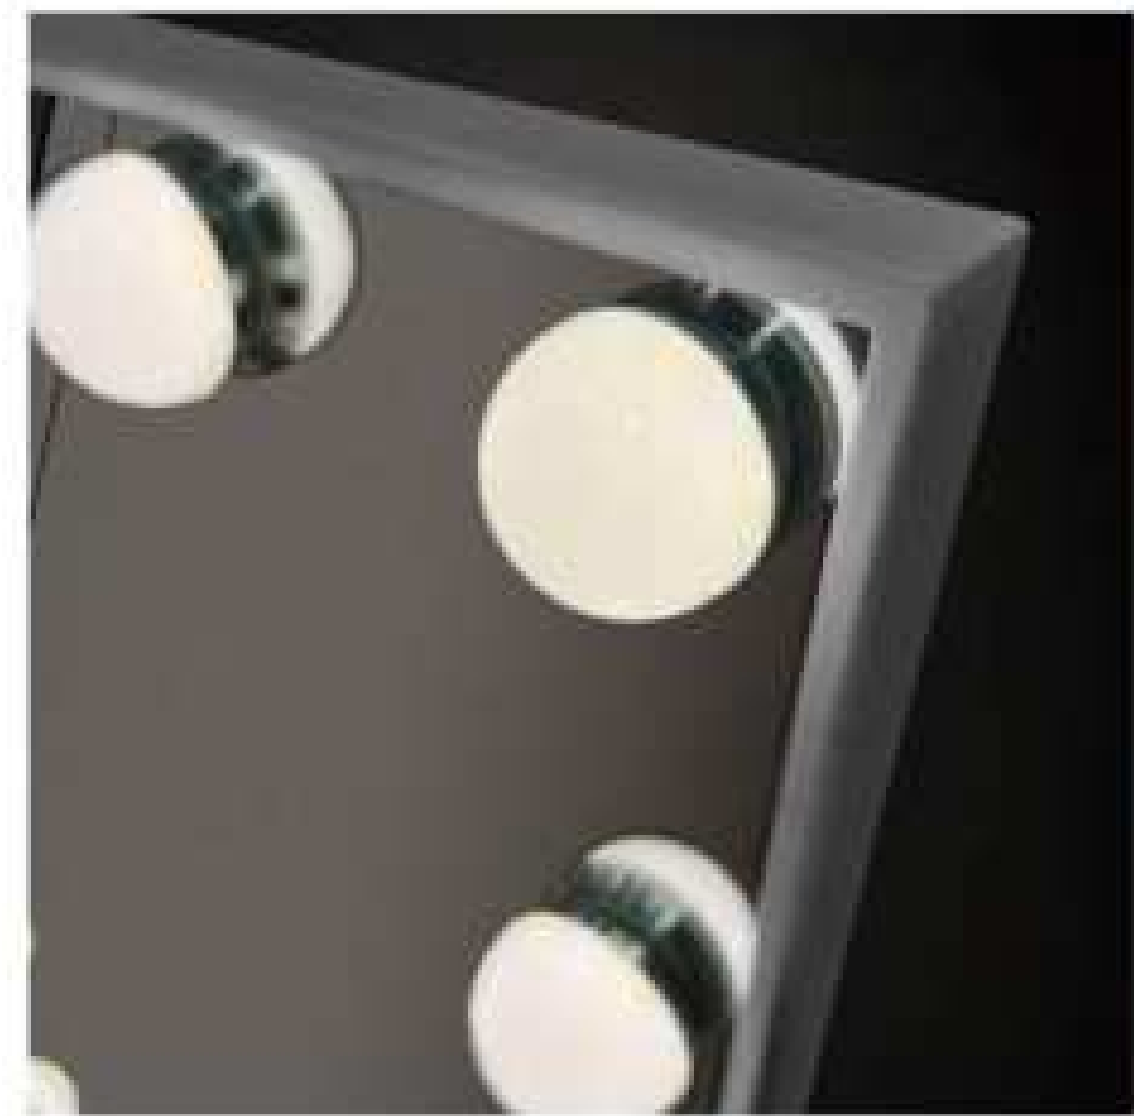

DP330
Size: 360x480x85mm

Copper Free Silver Mirror
360 Degree Rotation
Touch Sensor
Button Style Can Be Customized
Metal Frame and Base
The Number of Bulbs Can Be Customized
Size and Function Can Be Customized