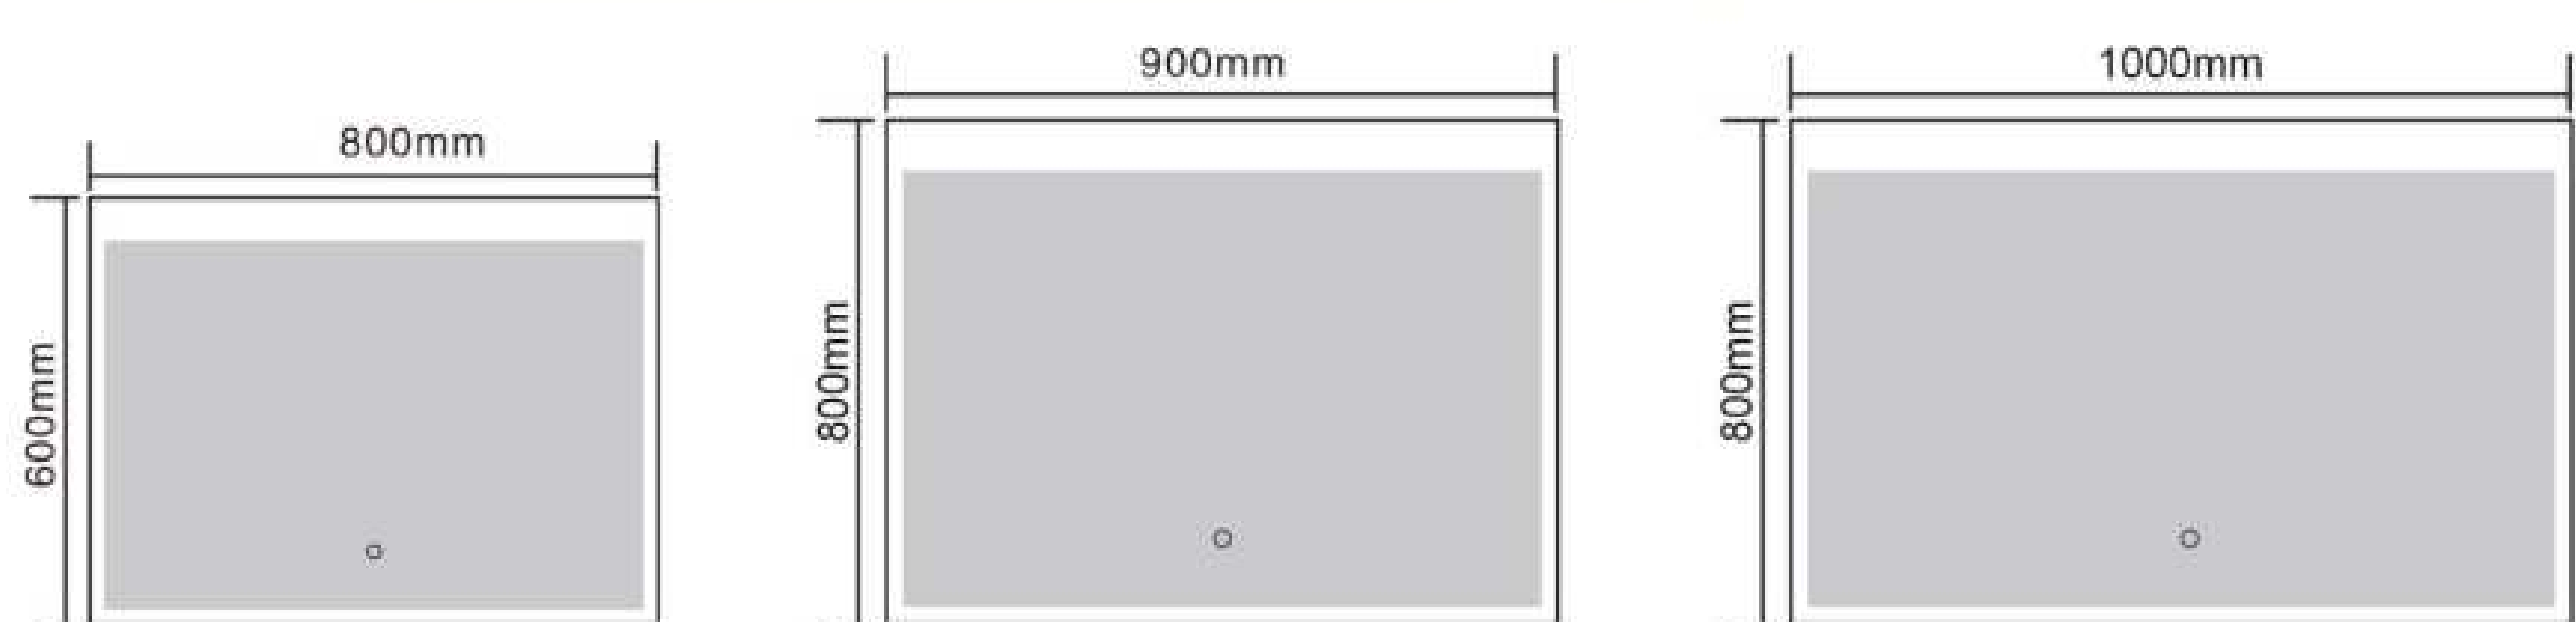

DF63-01
Size: 800x600mm

DF63-02
Size: 900x800mm

DF63-03
Size: 1000x800mm

Copper Free Silver Mirror
Touch Sensor
Button Style Can Be Customized
Aluminum Frame
Bluetooth Anti-fog Clock Temperature
Size and Function Can Be Customized