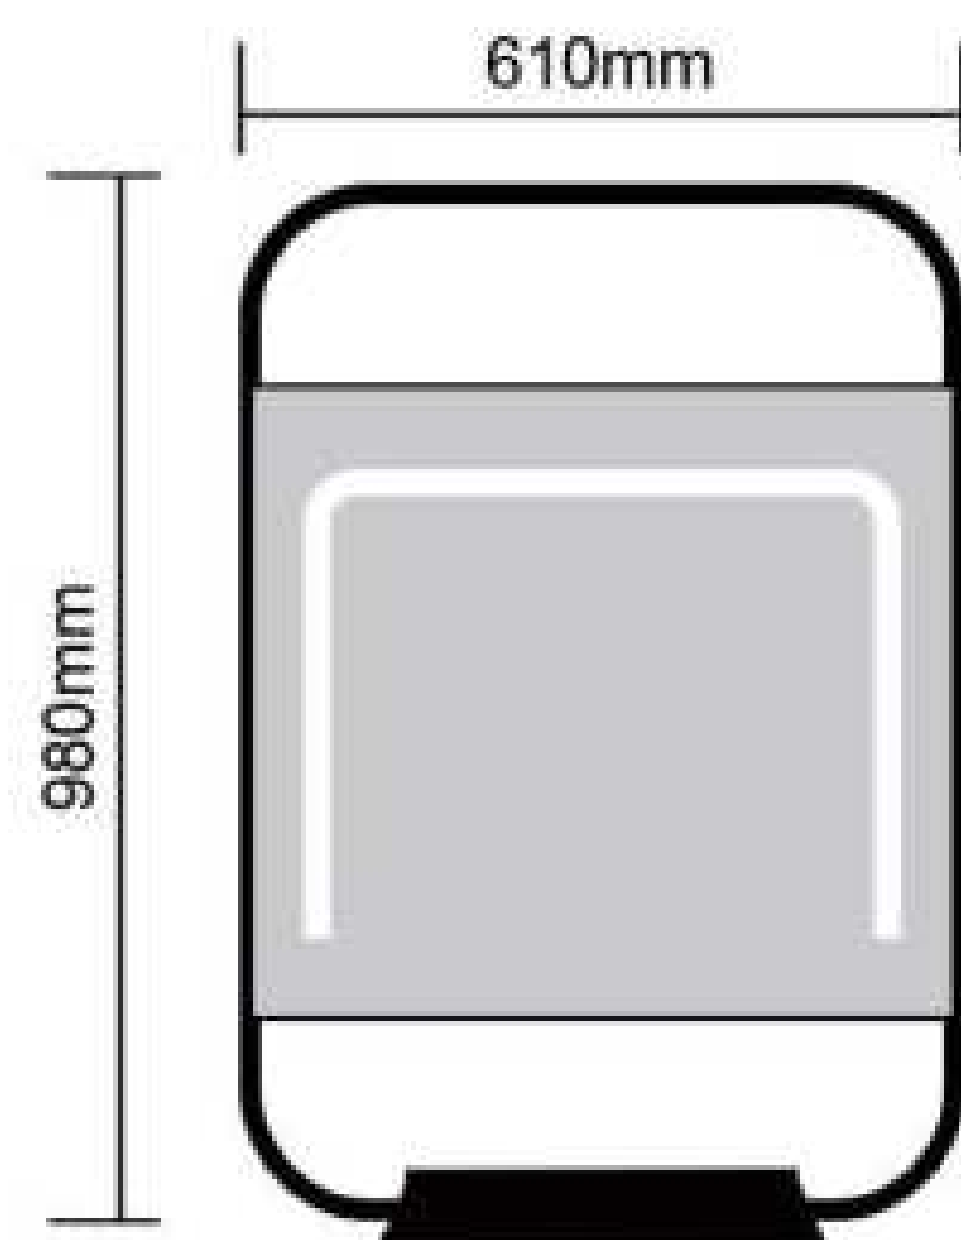

DF70-01
Size: 600x800mm

DF70-02
Size: 800x900mm

DF70-03
Size: 800x1000mm

- Copper Free Silver Mirror
- Touch Sensor
- Button Style Can Be Customized
- Aluminum Frame
- Bluetooth Anti-fog Clock Temperature
- Size and Function Can Be Customized

NDF06-01
Size: 600x800mm

NDF06-02
Size: 800x1000mm

- Copper Free Silver Mirror
- Touch Sensor
- Button Style Can Be Customized
- Aluminum Frame
- PVC Lampshade
- Bluetooth Anti-fog Clock Temperature
- Size and Function Can Be Customized

NDF07-01
Size: 600x800mm

NDF07-02
Size: 700x800mm

Copper Free Silver Mirror
Touch Sensor
Button Style Can Be Customized
Aluminum Frame
Bluetooth Anti-fog Clock Temperature
Size and Function Can Be Customized

NDF08-01
Size: 700x700mm

NDF08-02
Size: 800x800mm

Copper Free Silver Mirror
Touch Sensor
Button Style Can Be Customized
Aluminum Frame
Bluetooth Anti-fog Clock Temperature
Size and Function Can Be Customized