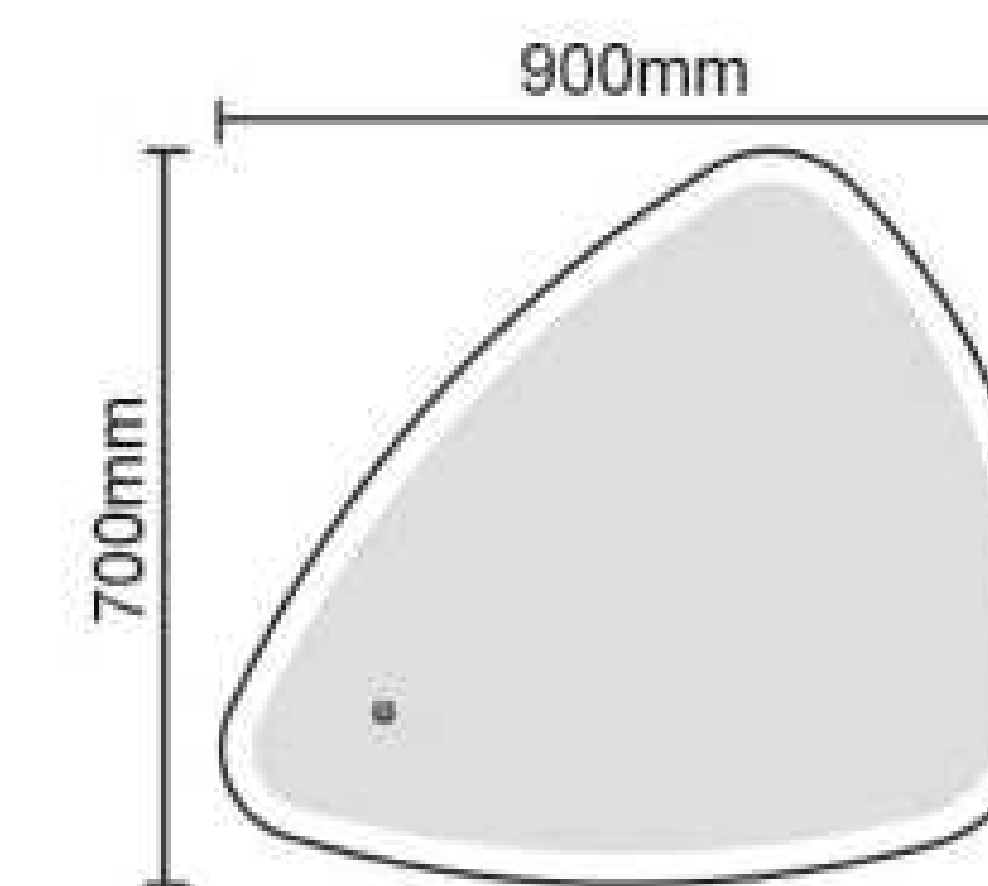

AL01
Size: 900x700mm

Copper Free Silver Mirror
Touch Sensor
Sandblasting
Button Style Can Be Customized
Aluminum Frame
Bluetooth Anti-fog Clock Temperature
Size and Function Can Be Customized