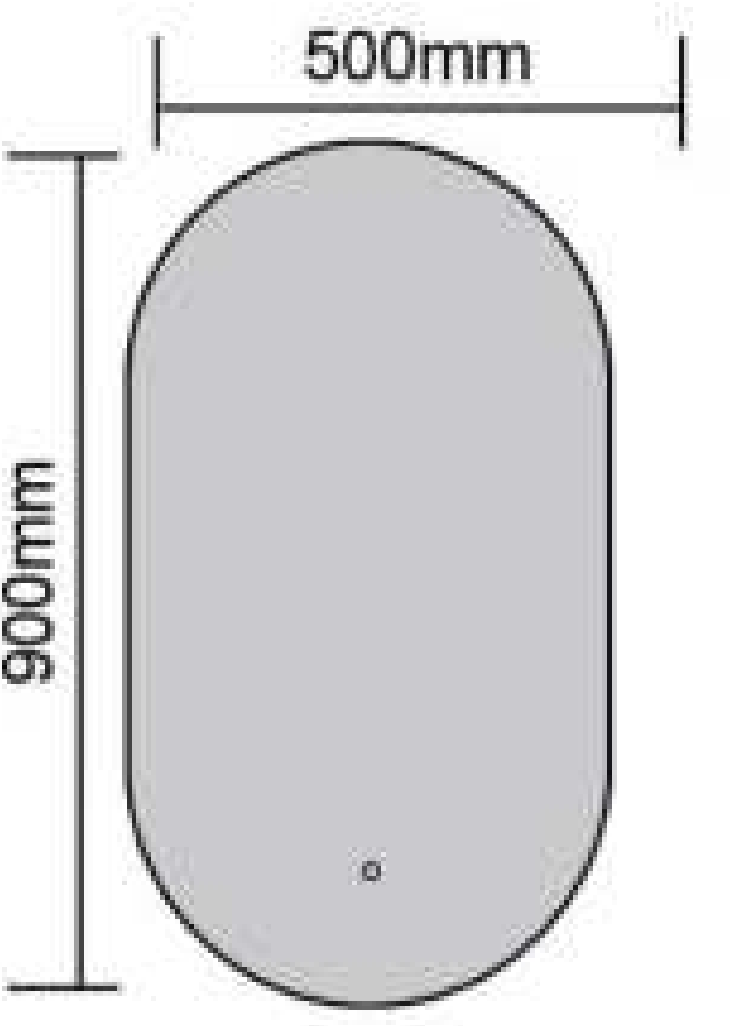

YL11
Size: 1000x700mm

Copper Free Silver Mirror
Touch Sensor
Button Style Can Be Customized
Aluminum Frame
Bluetooth Anti-fog Clock Temperature
Size and Function Can Be Customized

YL12
Size: 500x900mm

Copper Free Silver Mirror
Touch Sensor
Button Style Can Be Customized
Aluminum Frame
Bluetooth Anti-fog Clock Temperature
Size and Function Can Be Customized
Selection of Frame Color: Black,Gold,Silver

YL13
Size: 500x900mm

MODEL	SIZE	NOTES
YL13	500x900mm	Copper Free Silver Mirror Touch Sensor Backlit Button Style Can Be Customized Aluminum Frame Bluetooth Anti-fog Clock Temperature Size and Function Can Be Customized