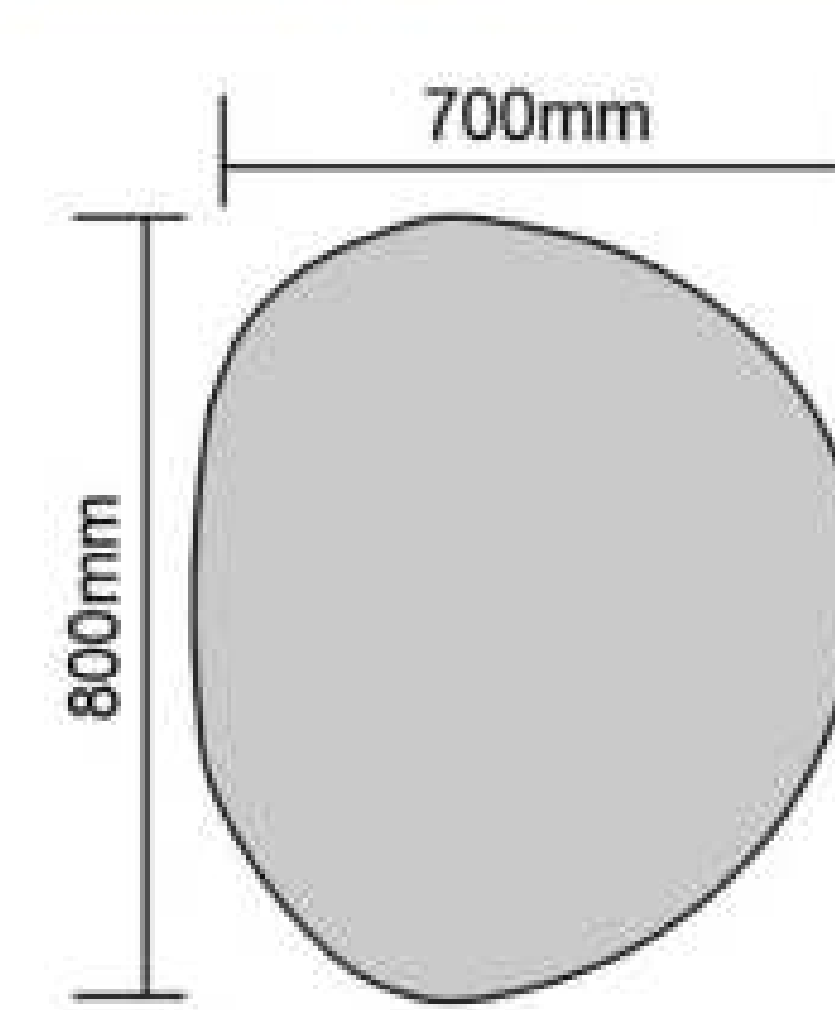

AL11-01
Size: 700x800mm