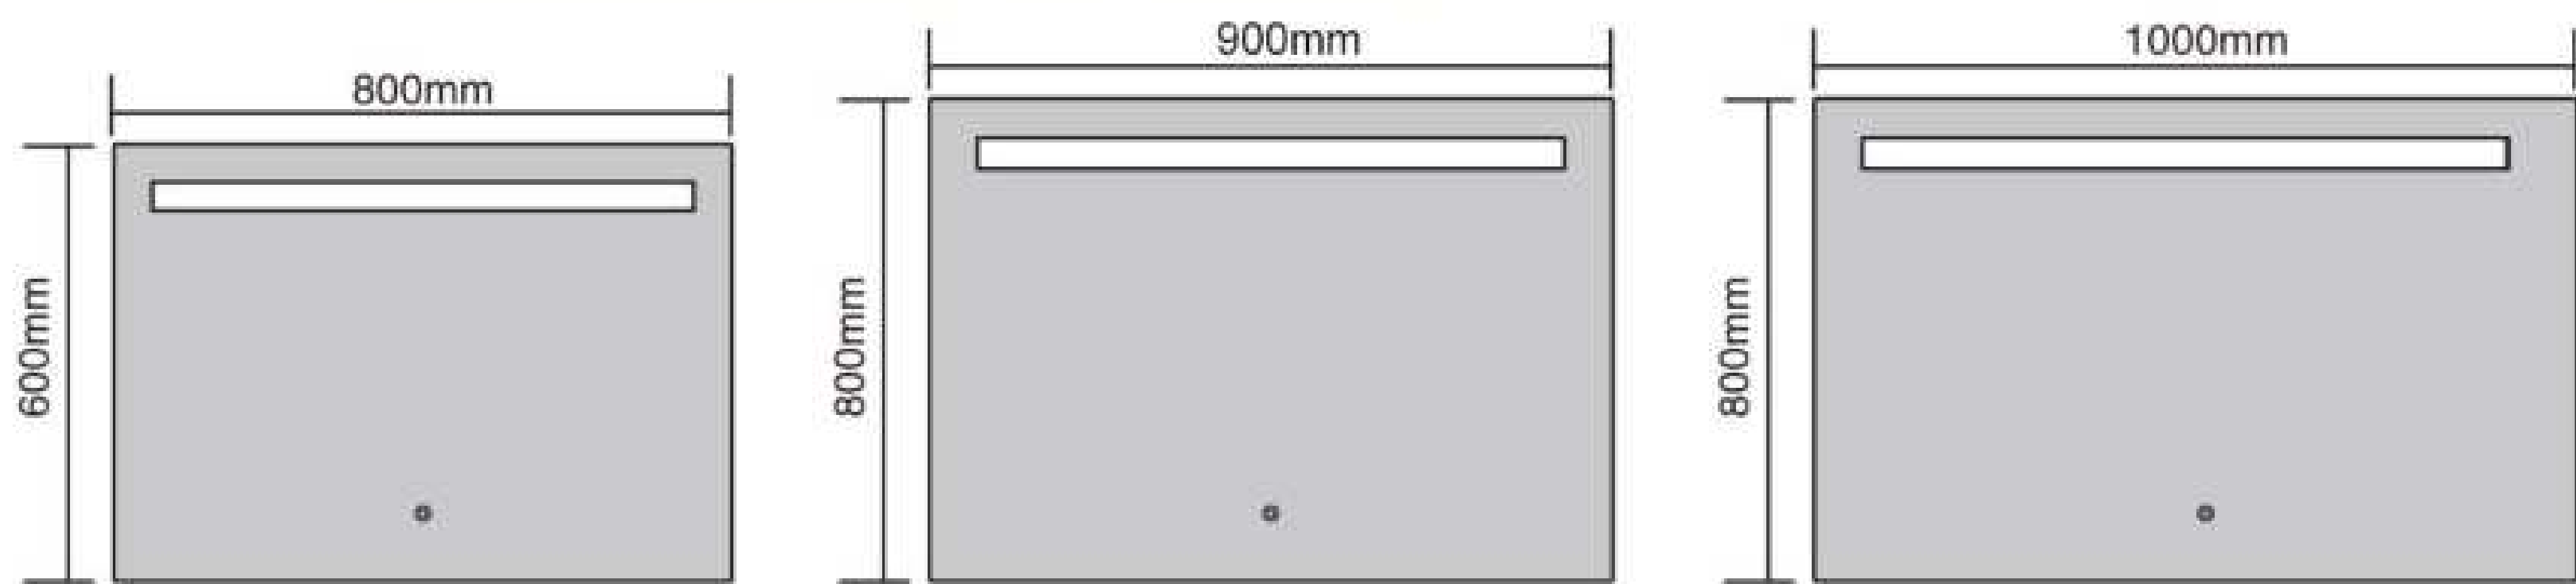

DF61-01
Size: 800x600mm

DF61-02
Size: 900x800mm

NDF61-03
Size: 1000x800mm

Copper Free Silver Mirror
Touch Sensor
Button Style Can Be Customized
Aluminum Frame
Bluetooth Anti-fog Clock Temperature
Size and Function Can Be Customized