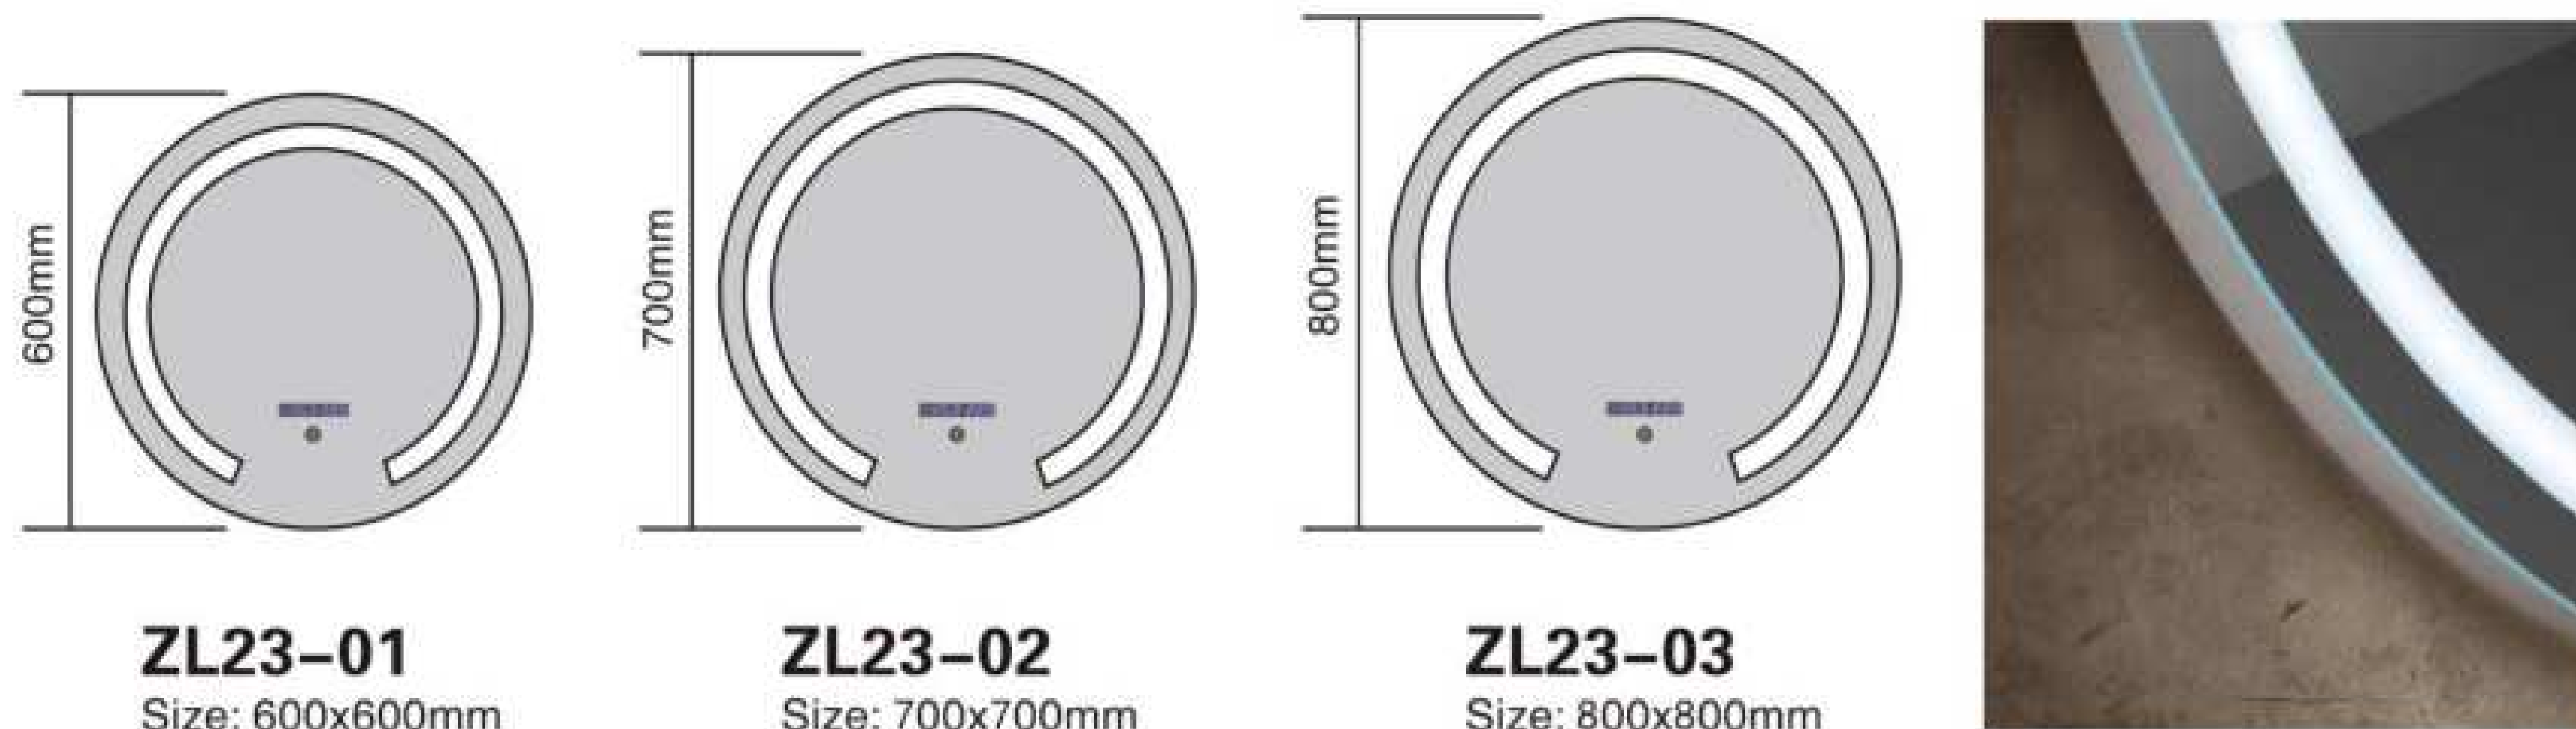

ZL23-01
Size: 600x600mm

ZL23-02
Size: 700x700mm

ZL23-03
Size: 800x800mm

Copper Free Silver Mirror
Touch Sensor
Button Style Can Be Customized
Aluminum Frame
Bluetooth Anti-fog Clock Temperature
Size and Function Can Be Customized