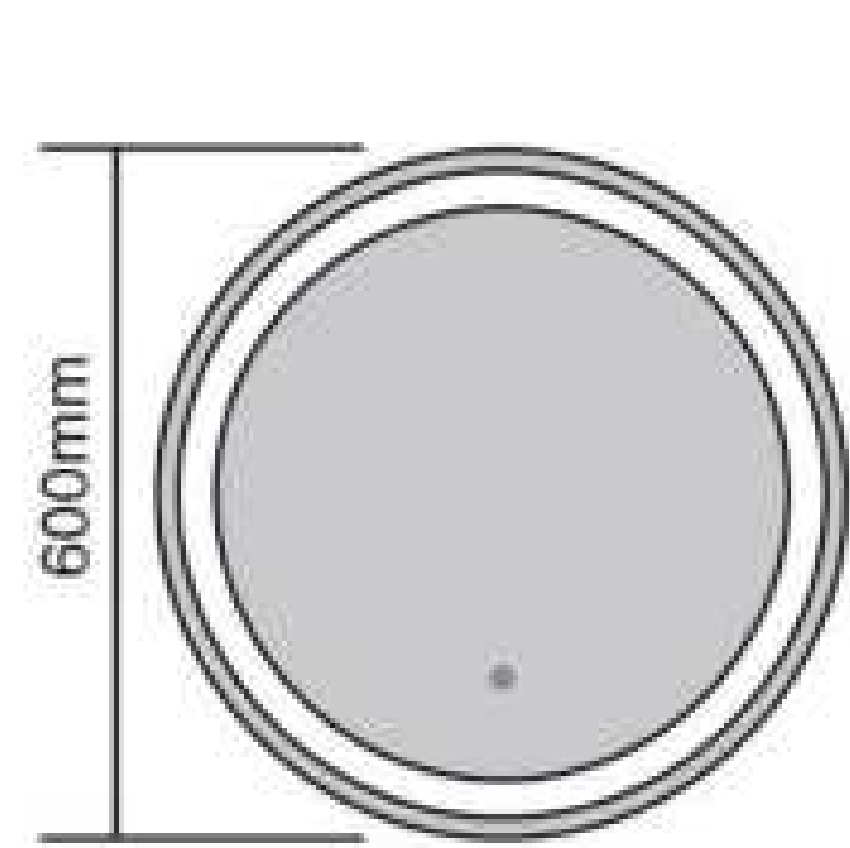

All in all, a modern bathroom mirror is not only a practical and stylish accessory, but also enhances the overall appeal of the bathroom while effectively fulfilling basic vanity needs.

NZL01-01
Size: 600x600mm

NZL01-02
Size: 700x700mm

NZL01-03
Size: 800x800mm

MODEL	SIZE	NOTES
NZL01-01	600x600mm	Copper Free Silver Mirror Touch Sensor Button Style Can Be Customized Aluminum Frame Bluetooth Anti-fog Clock Temperature Size and Function Can Be Customized
NZL01-02	700x700mm	
NZL01-03	800x800mm	