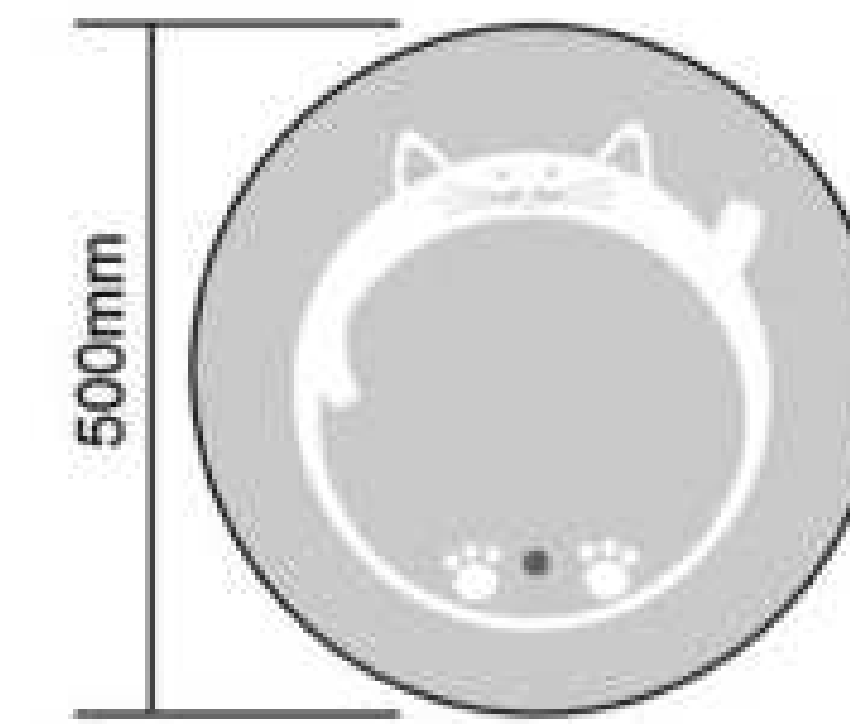

NZL06-01
Size: 700x700mm

NZL06-02
Size: 800x800mm

NZL06-03
Size: 900x900mm

Copper Free Silver Mirror
Touch Sensor
Button Style Can Be Customized
Aluminum Frame
Selection of Frame Color: Black, Gold, Silver
Bluetooth Anti-fog Clock Temperature
Size and Function Can Be Customized

NZL07-01
Size: 500x500mm

NZL07-02
Size: 700x700mm

NZL07-03
Size: 900x900mm

Copper Free Silver Mirror
Touch Sensor
Cartoon Patterns and Button Style Can Be Customized
Aluminum Frame
Bluetooth Anti-fog Clock Temperature
Size and Function Can Be Customized