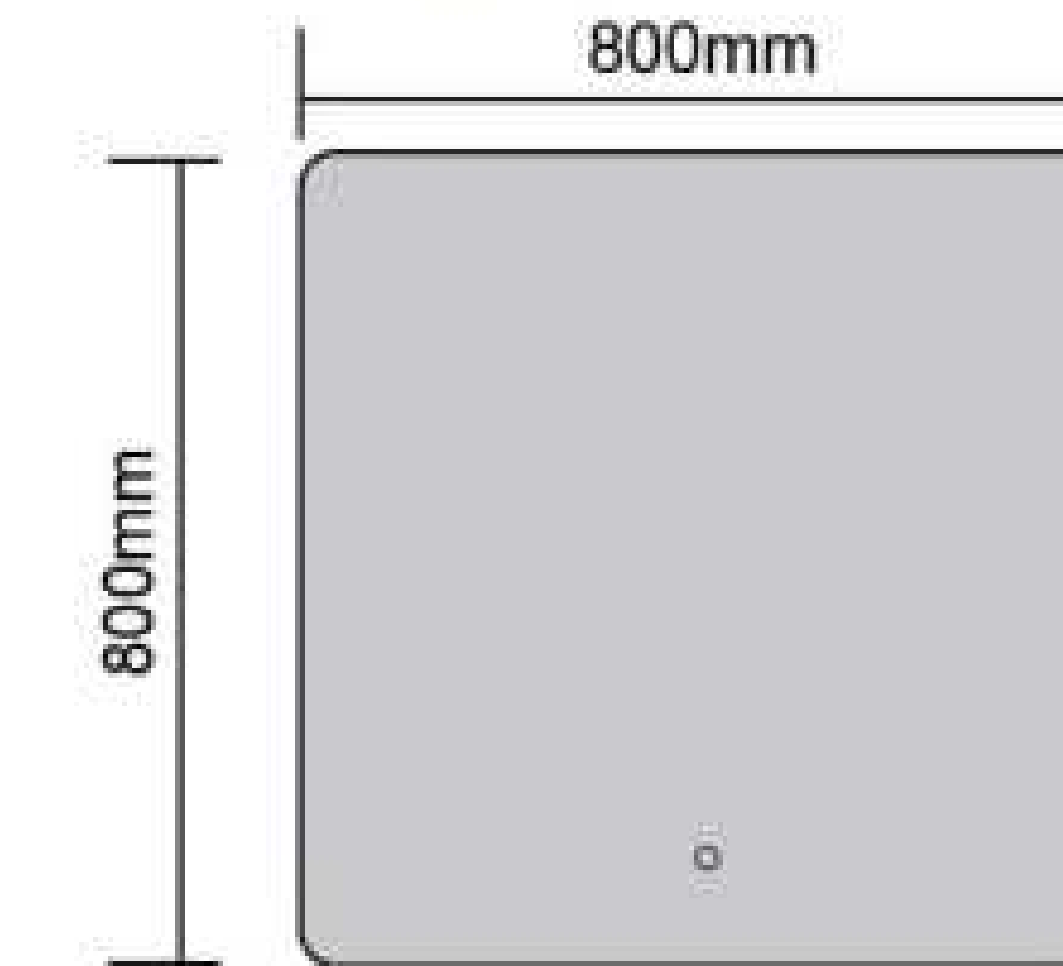

NDF08-02
Size: 800x800mm