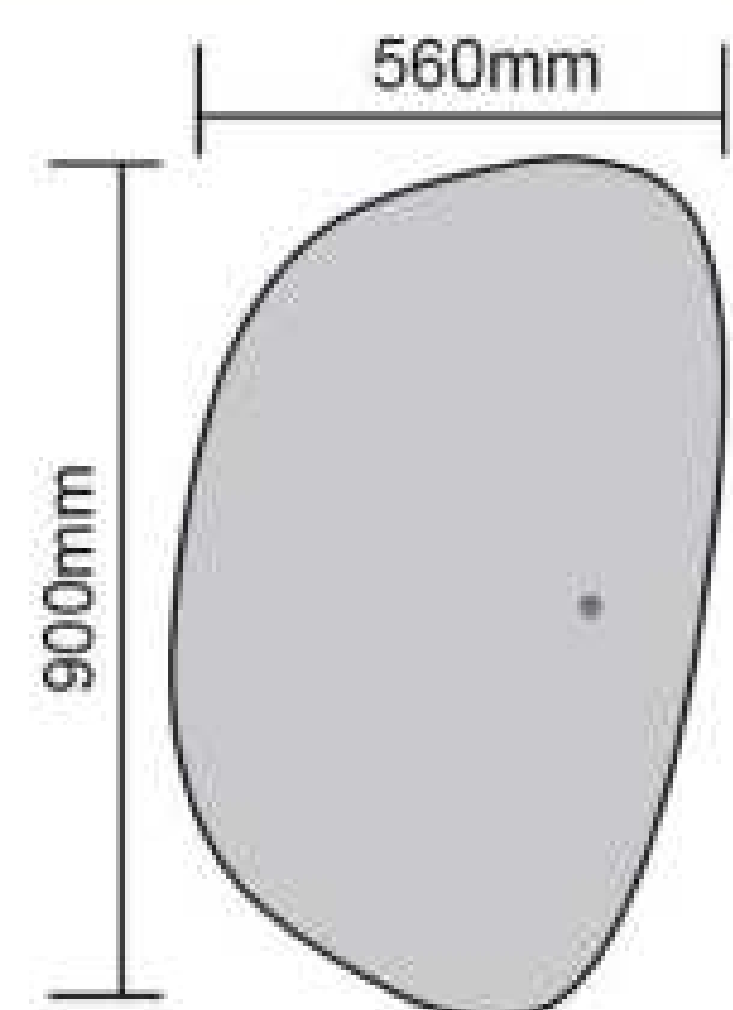

AL08
Size: 560x900mm