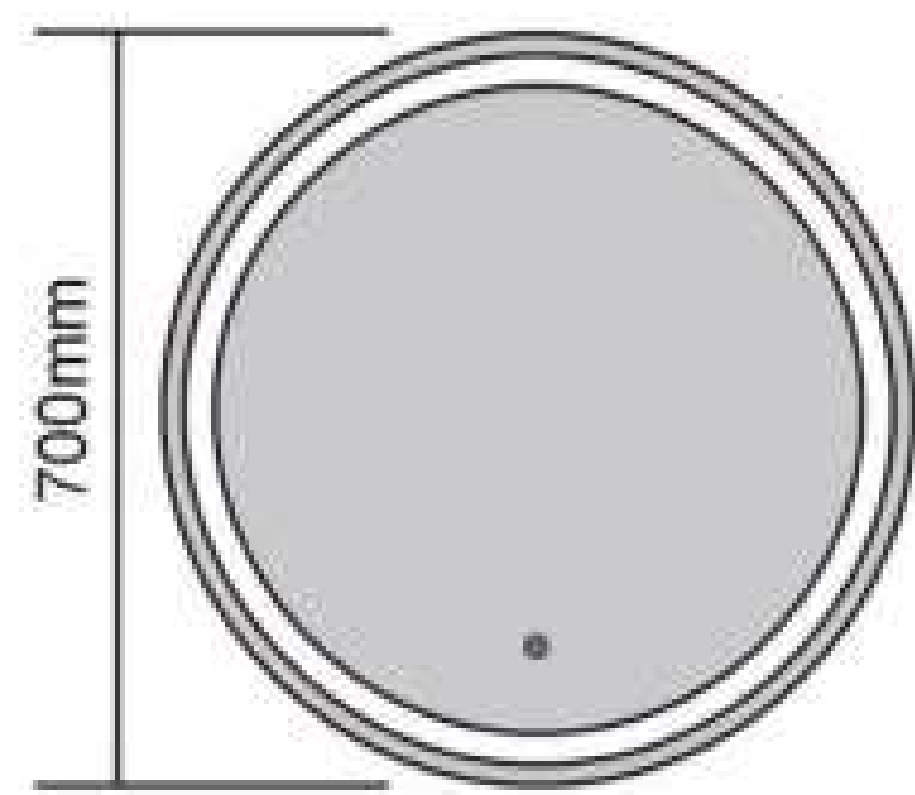

NZL04-02
Size: 700x700mm