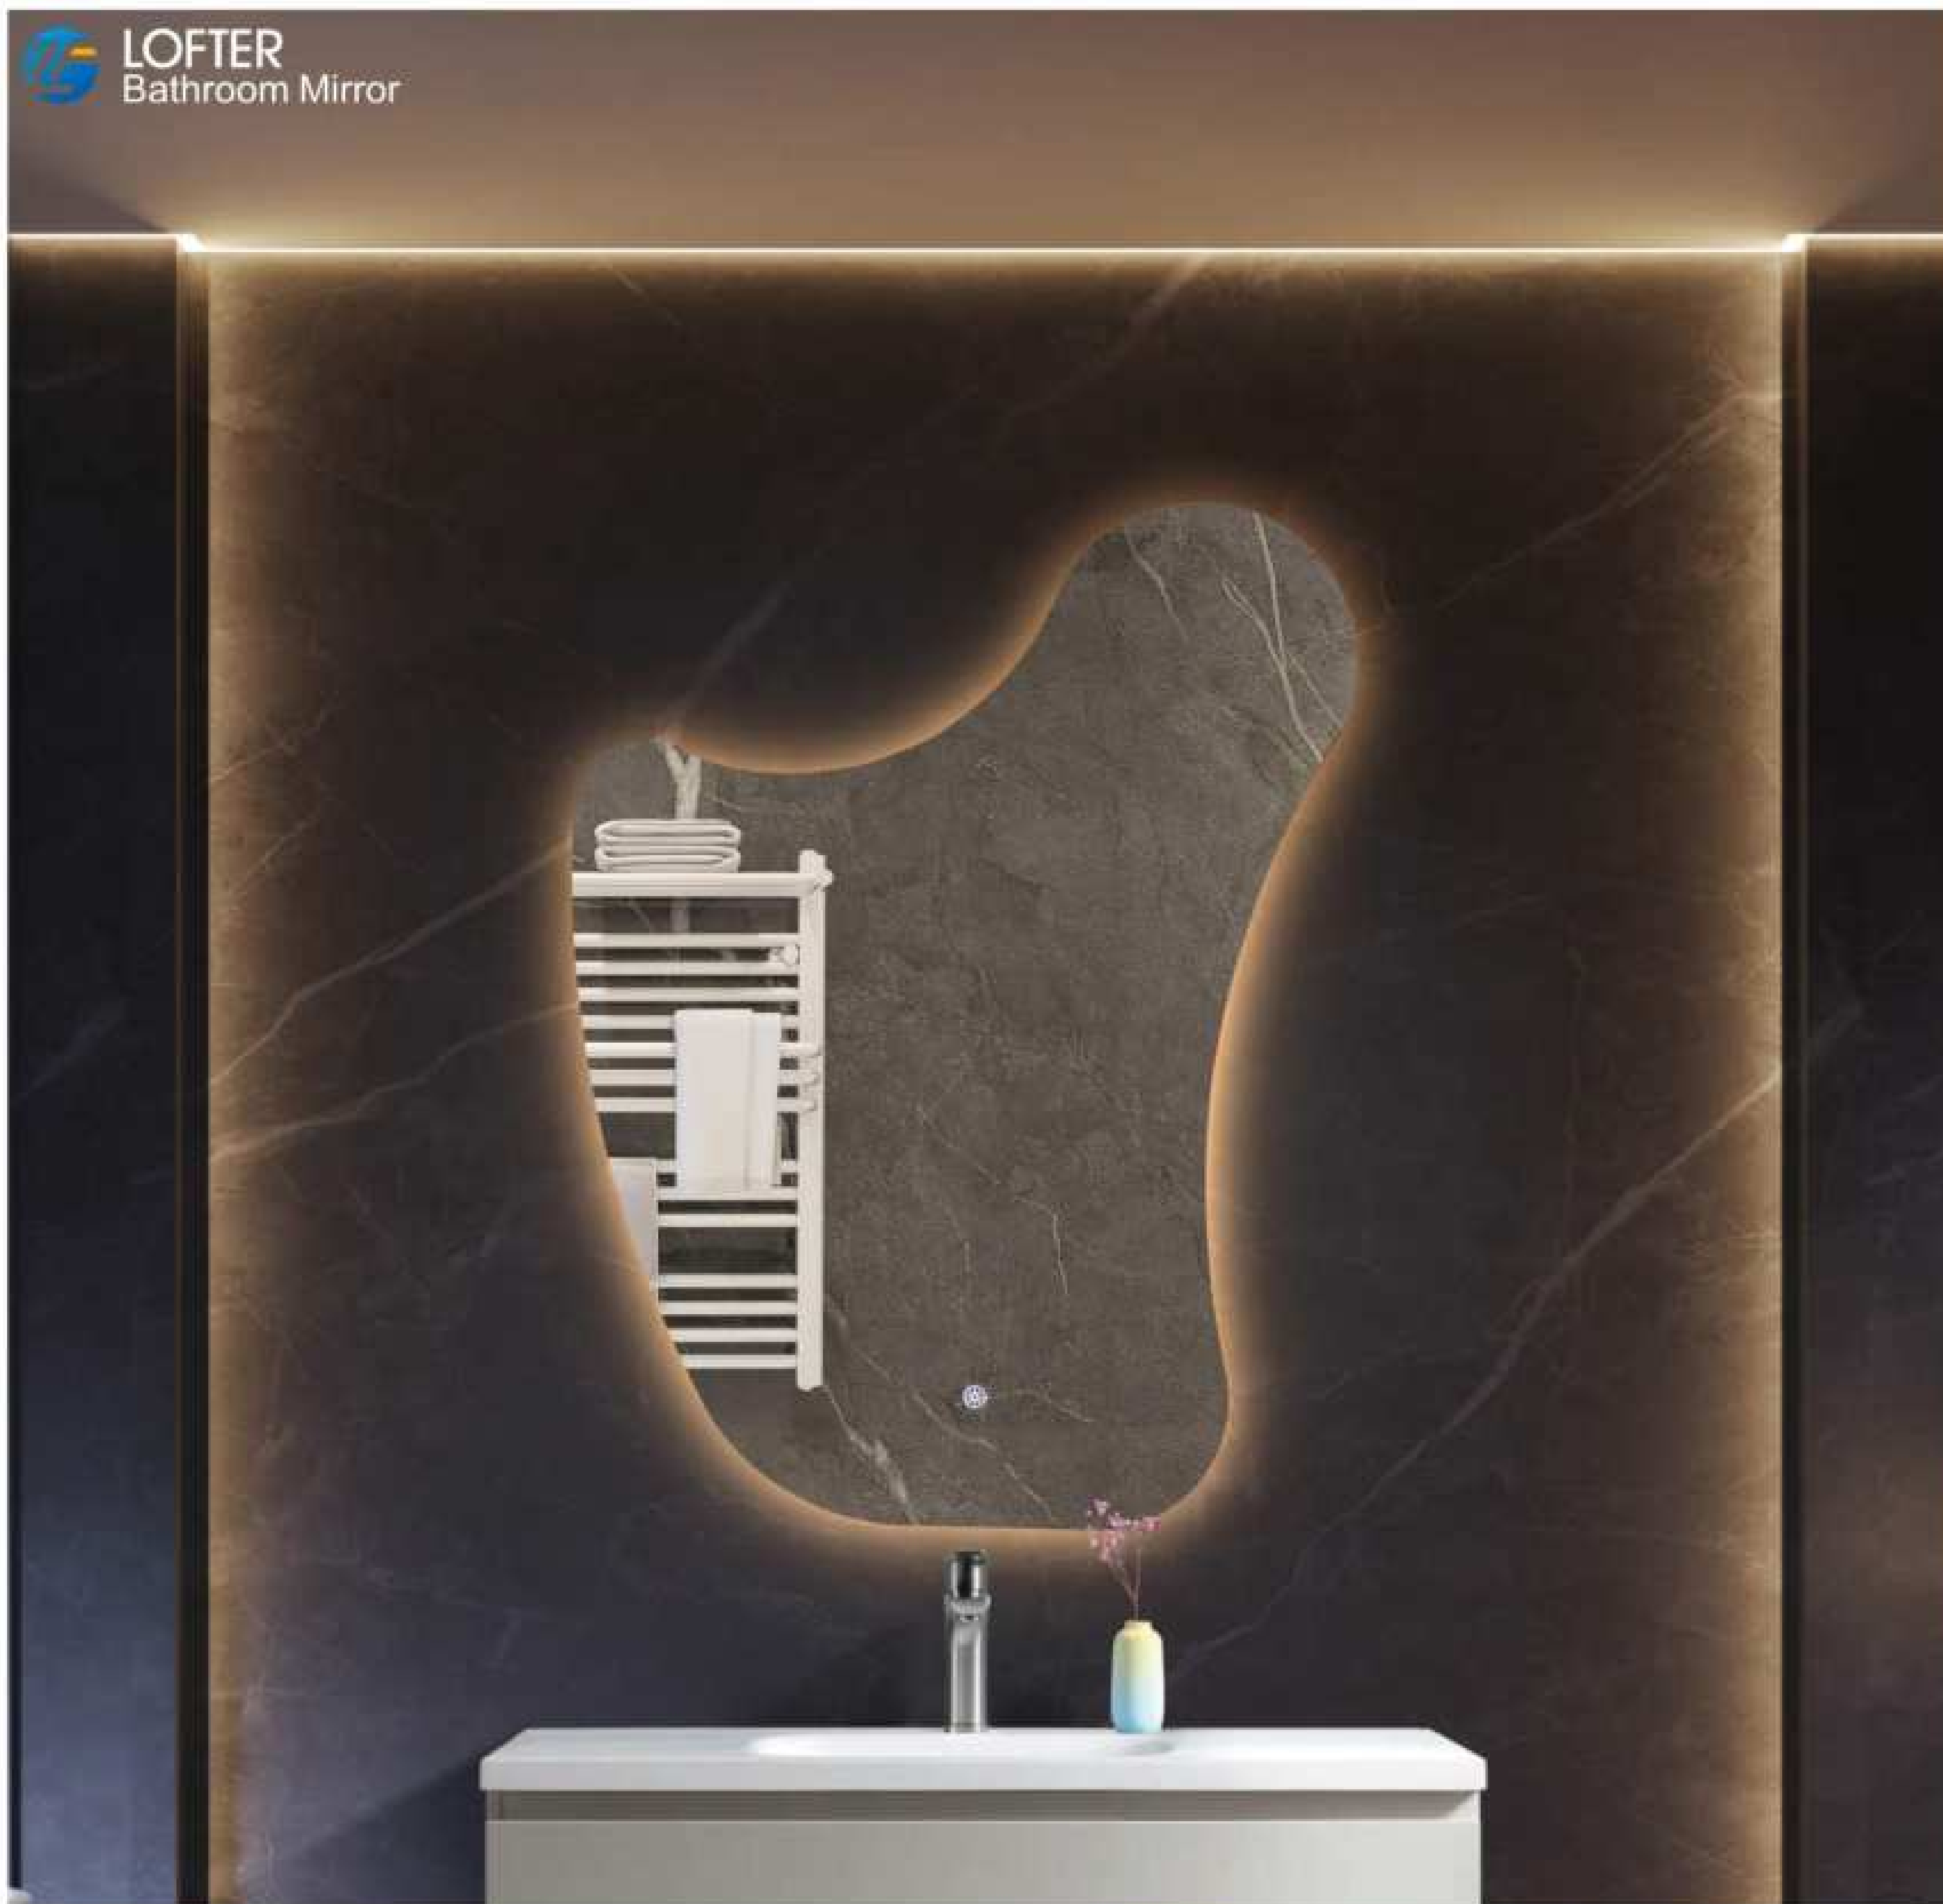

Copper Free Silver Mirror
Touch Sensor
Button Style Can Be Customized
Aluminum Frame
Bluetooth Anti-fog Clock Temperature
Size and Function Can Be Customized

Copper Free Silver Mirror
Touch Sensor
Button Style Can Be Customized
Aluminum Frame
PVC Lampshade
Bluetooth Anti-fog Clock Temperature
Size and Function Can Be Customized