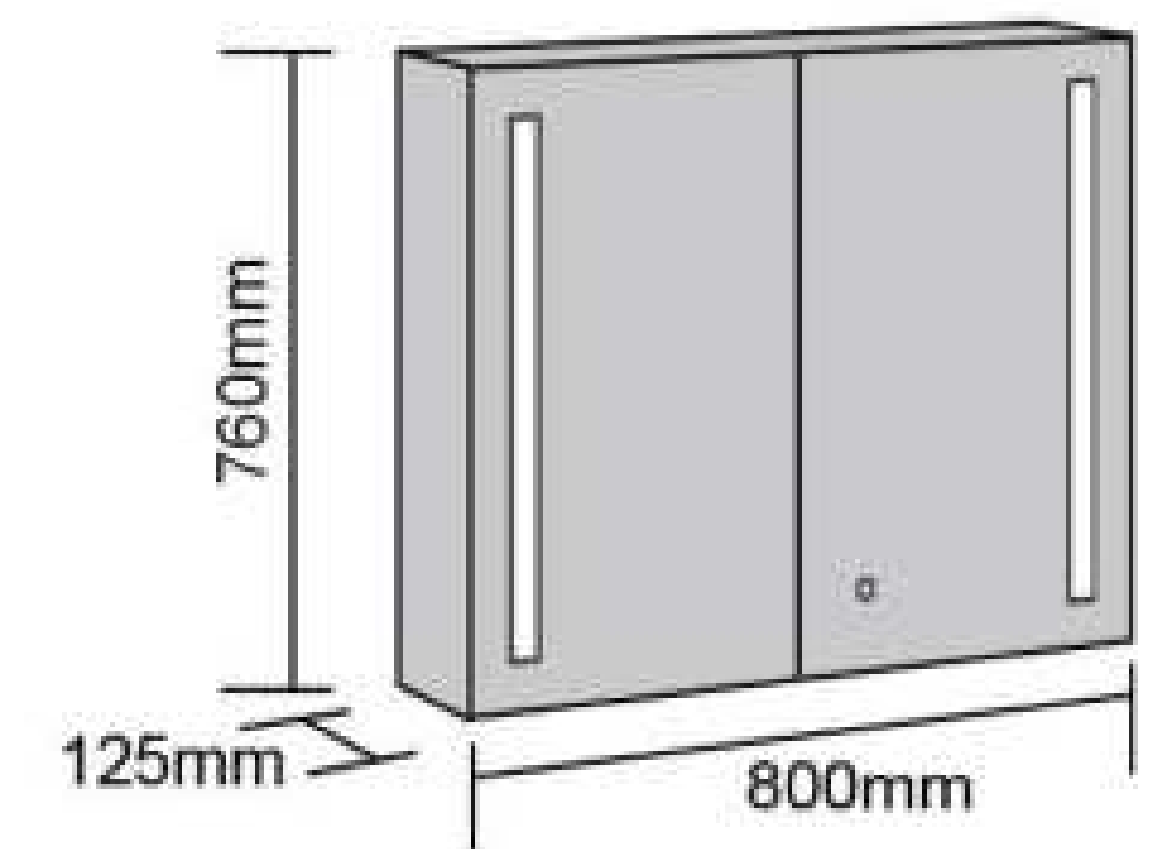

MC04
Size: 800x760x125mm

- Medicine Cabinet
- Side-by-side door
- Double sided mirrored door
- Wood grain frame
- With glass shelves
- With front light
- Touch Sensor
- Button Style Can Be Customized
- Size and Function Can Be Customized