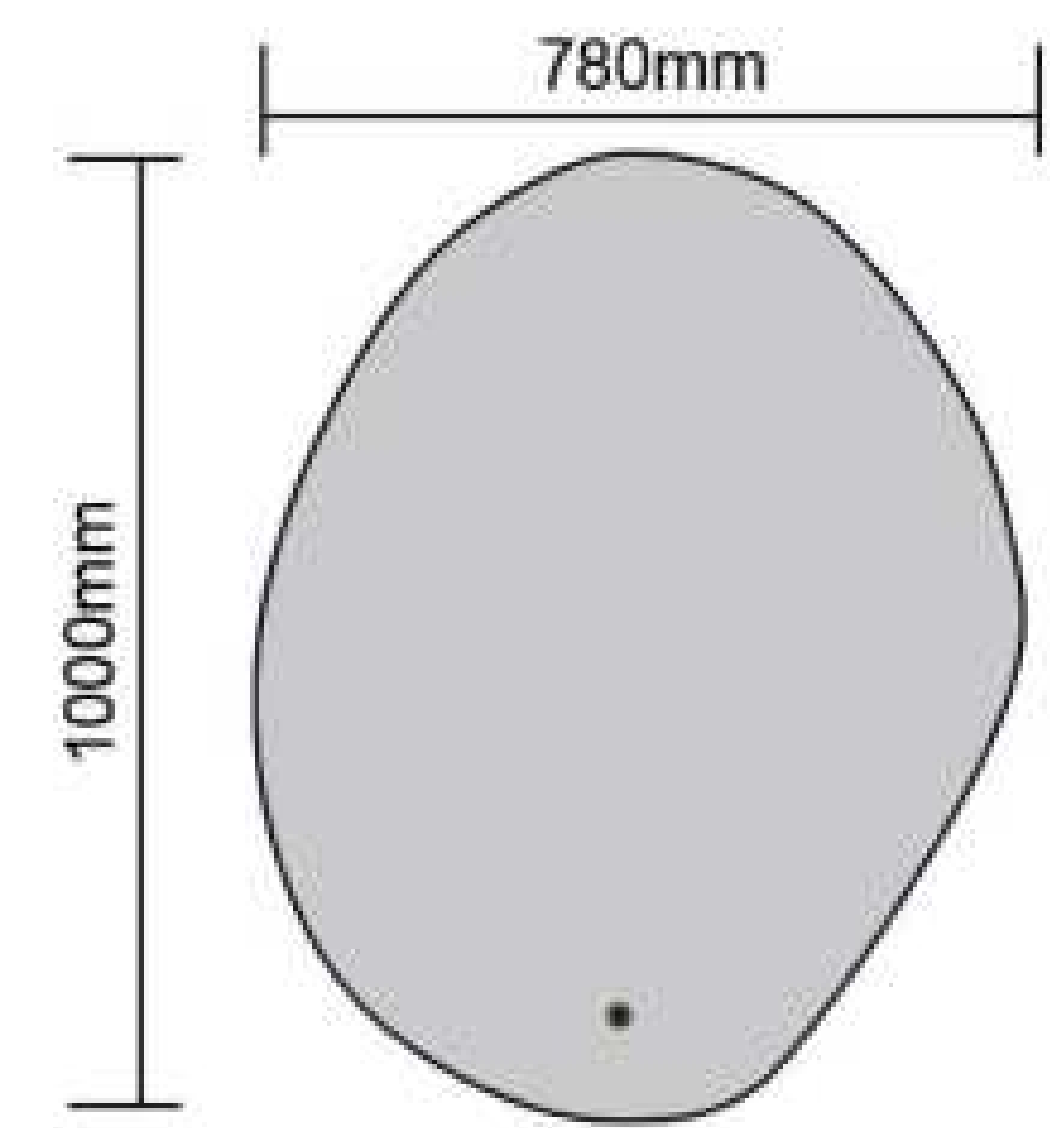

AL06
Size: 780x1000mm

MODEL	SIZE	NOTES
AL06	780x1000mm	Copper Free Silver Mirror Touch Sensor Button Style Can Be Customized Aluminum Frame Bluetooth Anti-fog Clock Temperature Size and Function Can Be Customized