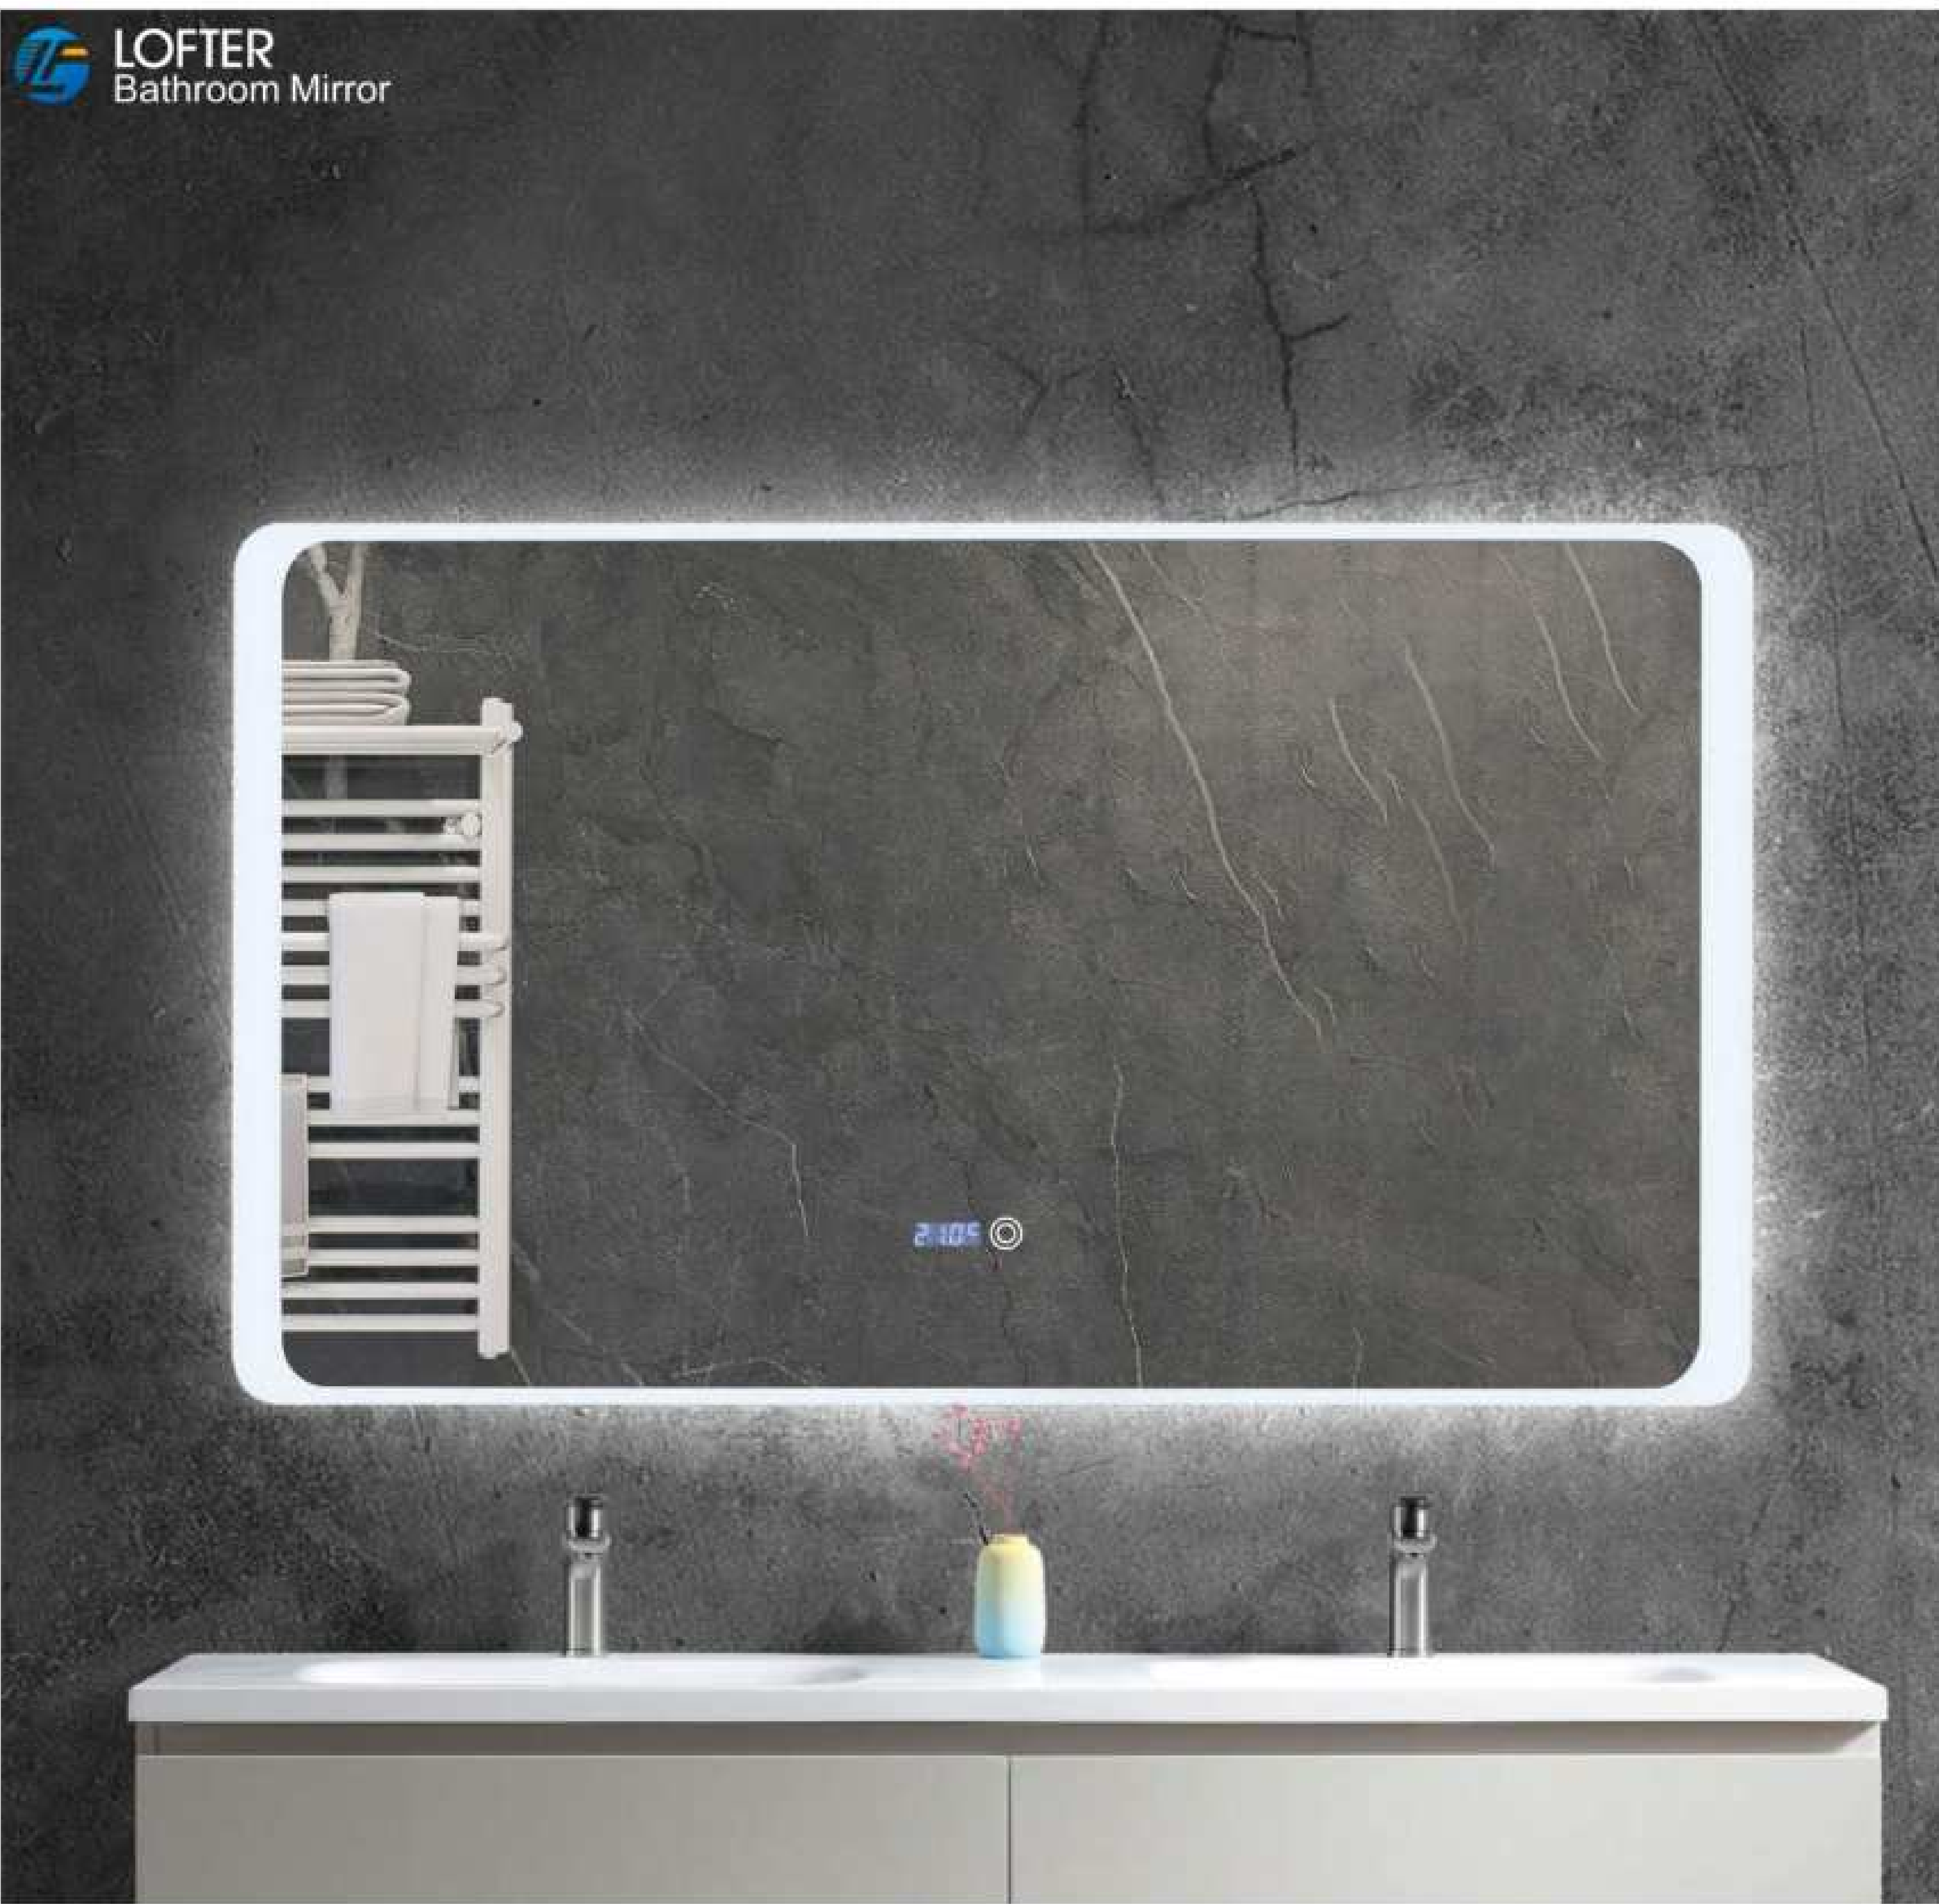

DF61-01
Size: 800x600mm

DF61-02
Size: 900x800mm

NDF61-03
Size: 1000x800mm

Copper Free Silver Mirror
Touch Sensor
Button Style Can Be Customized
Aluminum Frame
Bluetooth Anti-fog Clock Temperature
Size and Function Can Be Customized

DF66-01

Size: 800x600mm

DF66-02

Size: 900x800mm

DF66-03

Size: 1000x800mm

- Copper Free Silver Mirror
- Touch Sensor
- Button Style Can Be Customized
- Aluminum Frame
- Bluetooth Anti-fog Clock Temperature
- Size and Function Can Be Customized