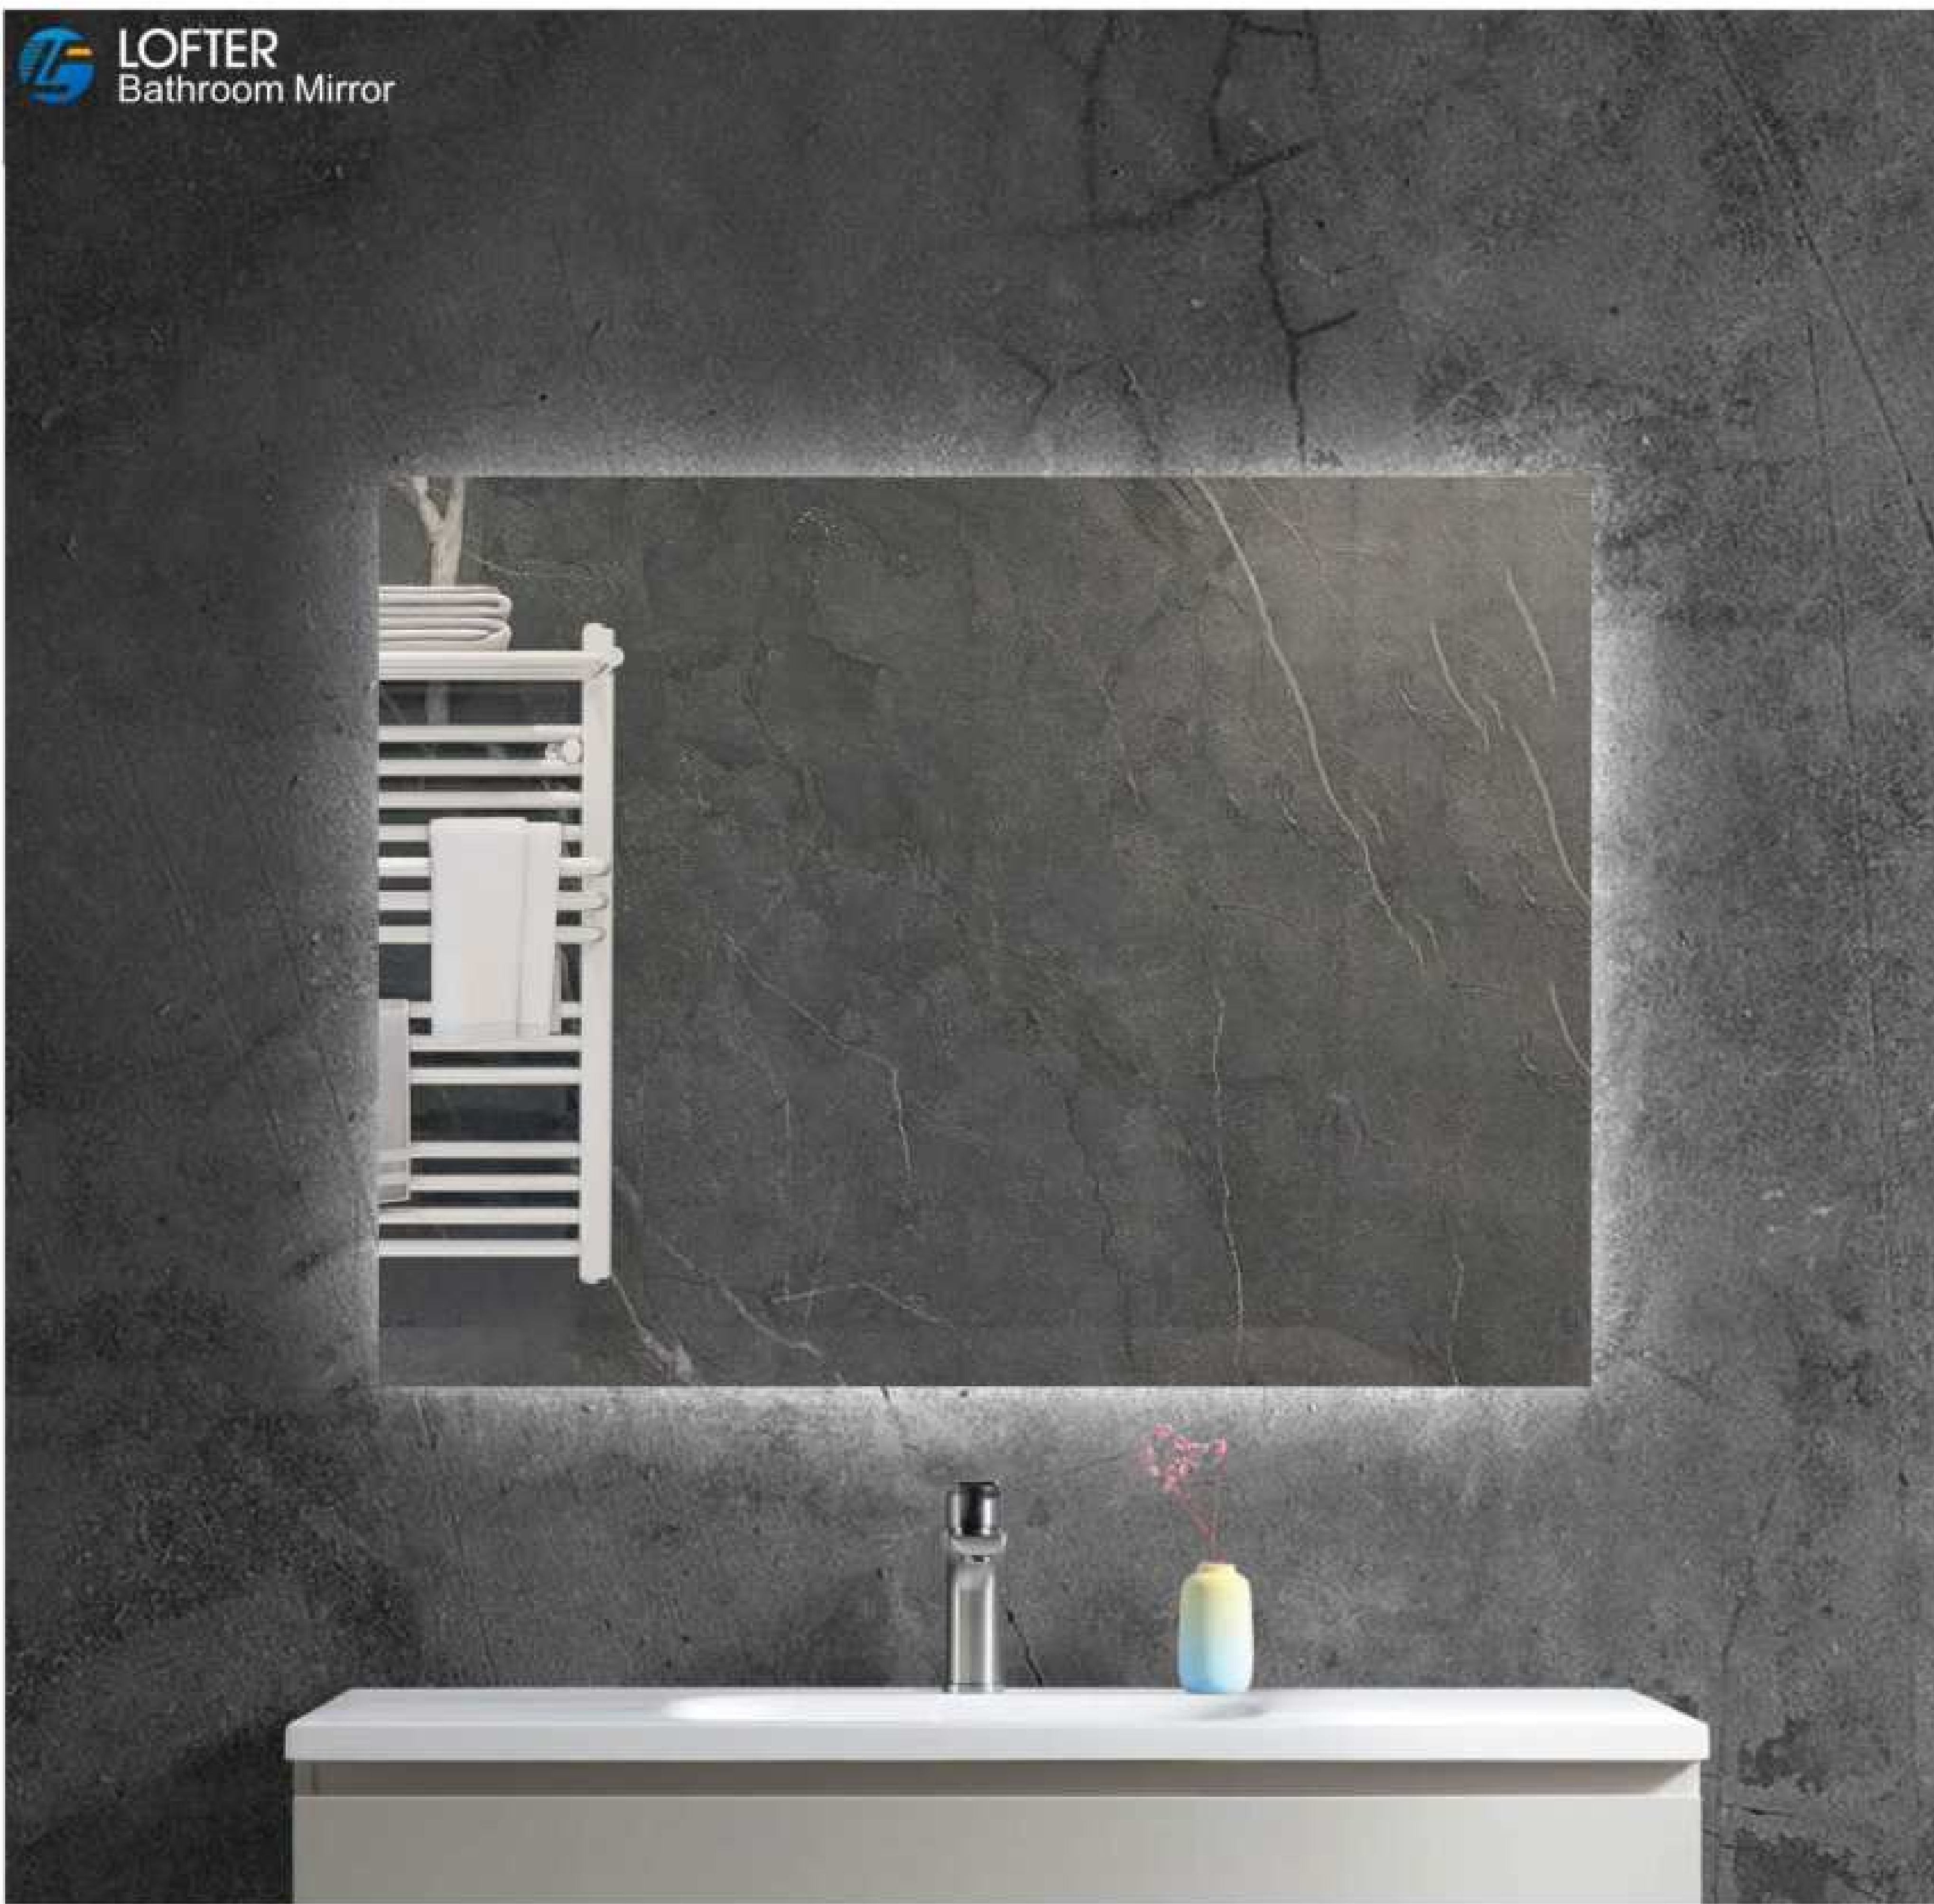

DF67-01

Size: 800x600mm

DF67-02

Size: 900x800mm

DF67-03

Size: 1000x800mm

- Copper Free Silver Mirror
- Touch Sensor
- Button Style Can Be Customized
- Aluminum Frame
- Bluetooth Anti-fog Clock Temperature
- Size and Function Can Be Customized