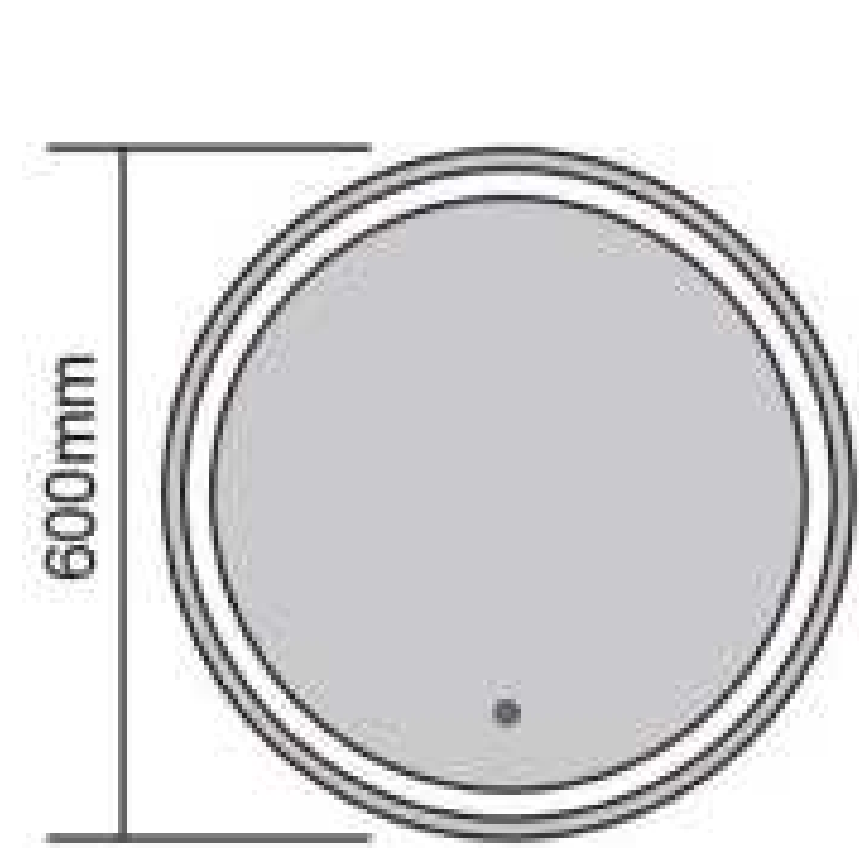

NZL04-01
Size: 600x600mm