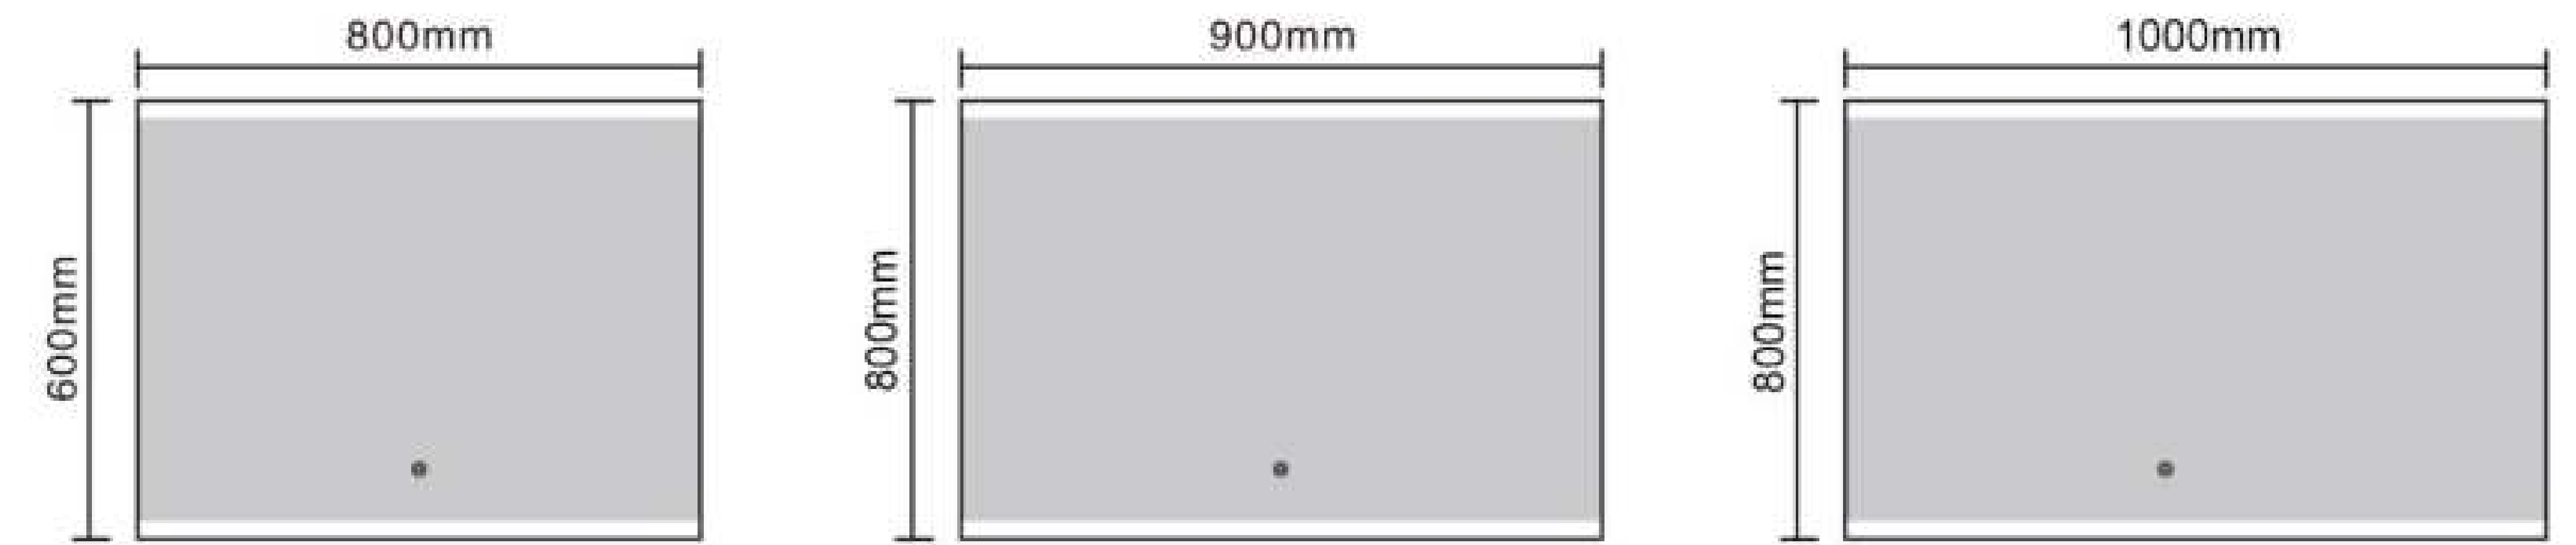

DF66-01

Size: 800x600mm

DF66-02

Size: 900x800mm

DF66-03

Size: 1000x800mm

- Copper Free Silver Mirror
- Touch Sensor
- Button Style Can Be Customized
- Aluminum Frame
- Bluetooth Anti-fog Clock Temperature
- Size and Function Can Be Customized