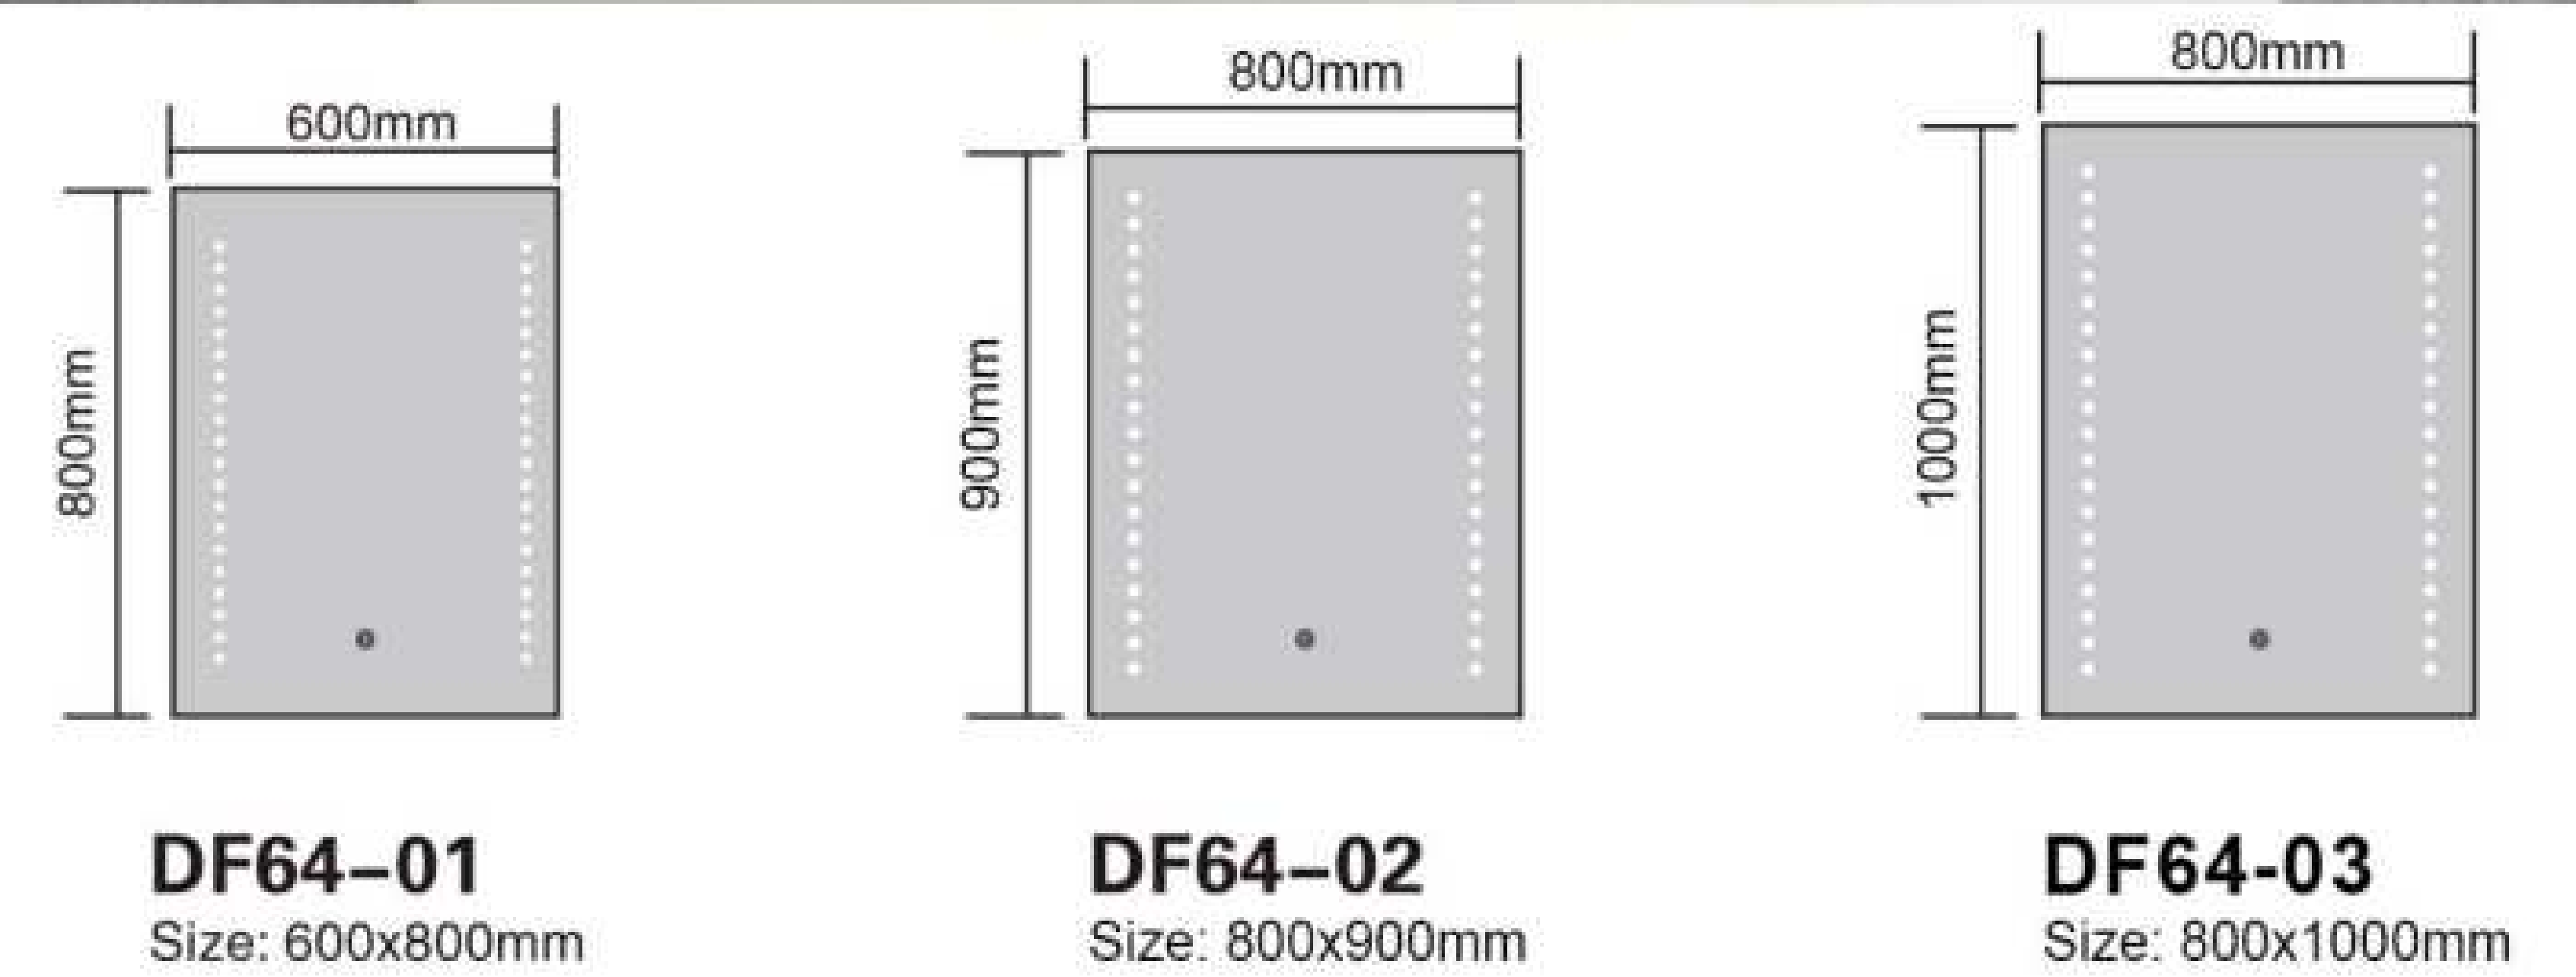

Copper Free Silver Mirror
Touch Sensor
Button Style Can Be Customized
Aluminum Frame
Bluetooth Anti-fog Clock Temperature
Size and Function Can Be Customized