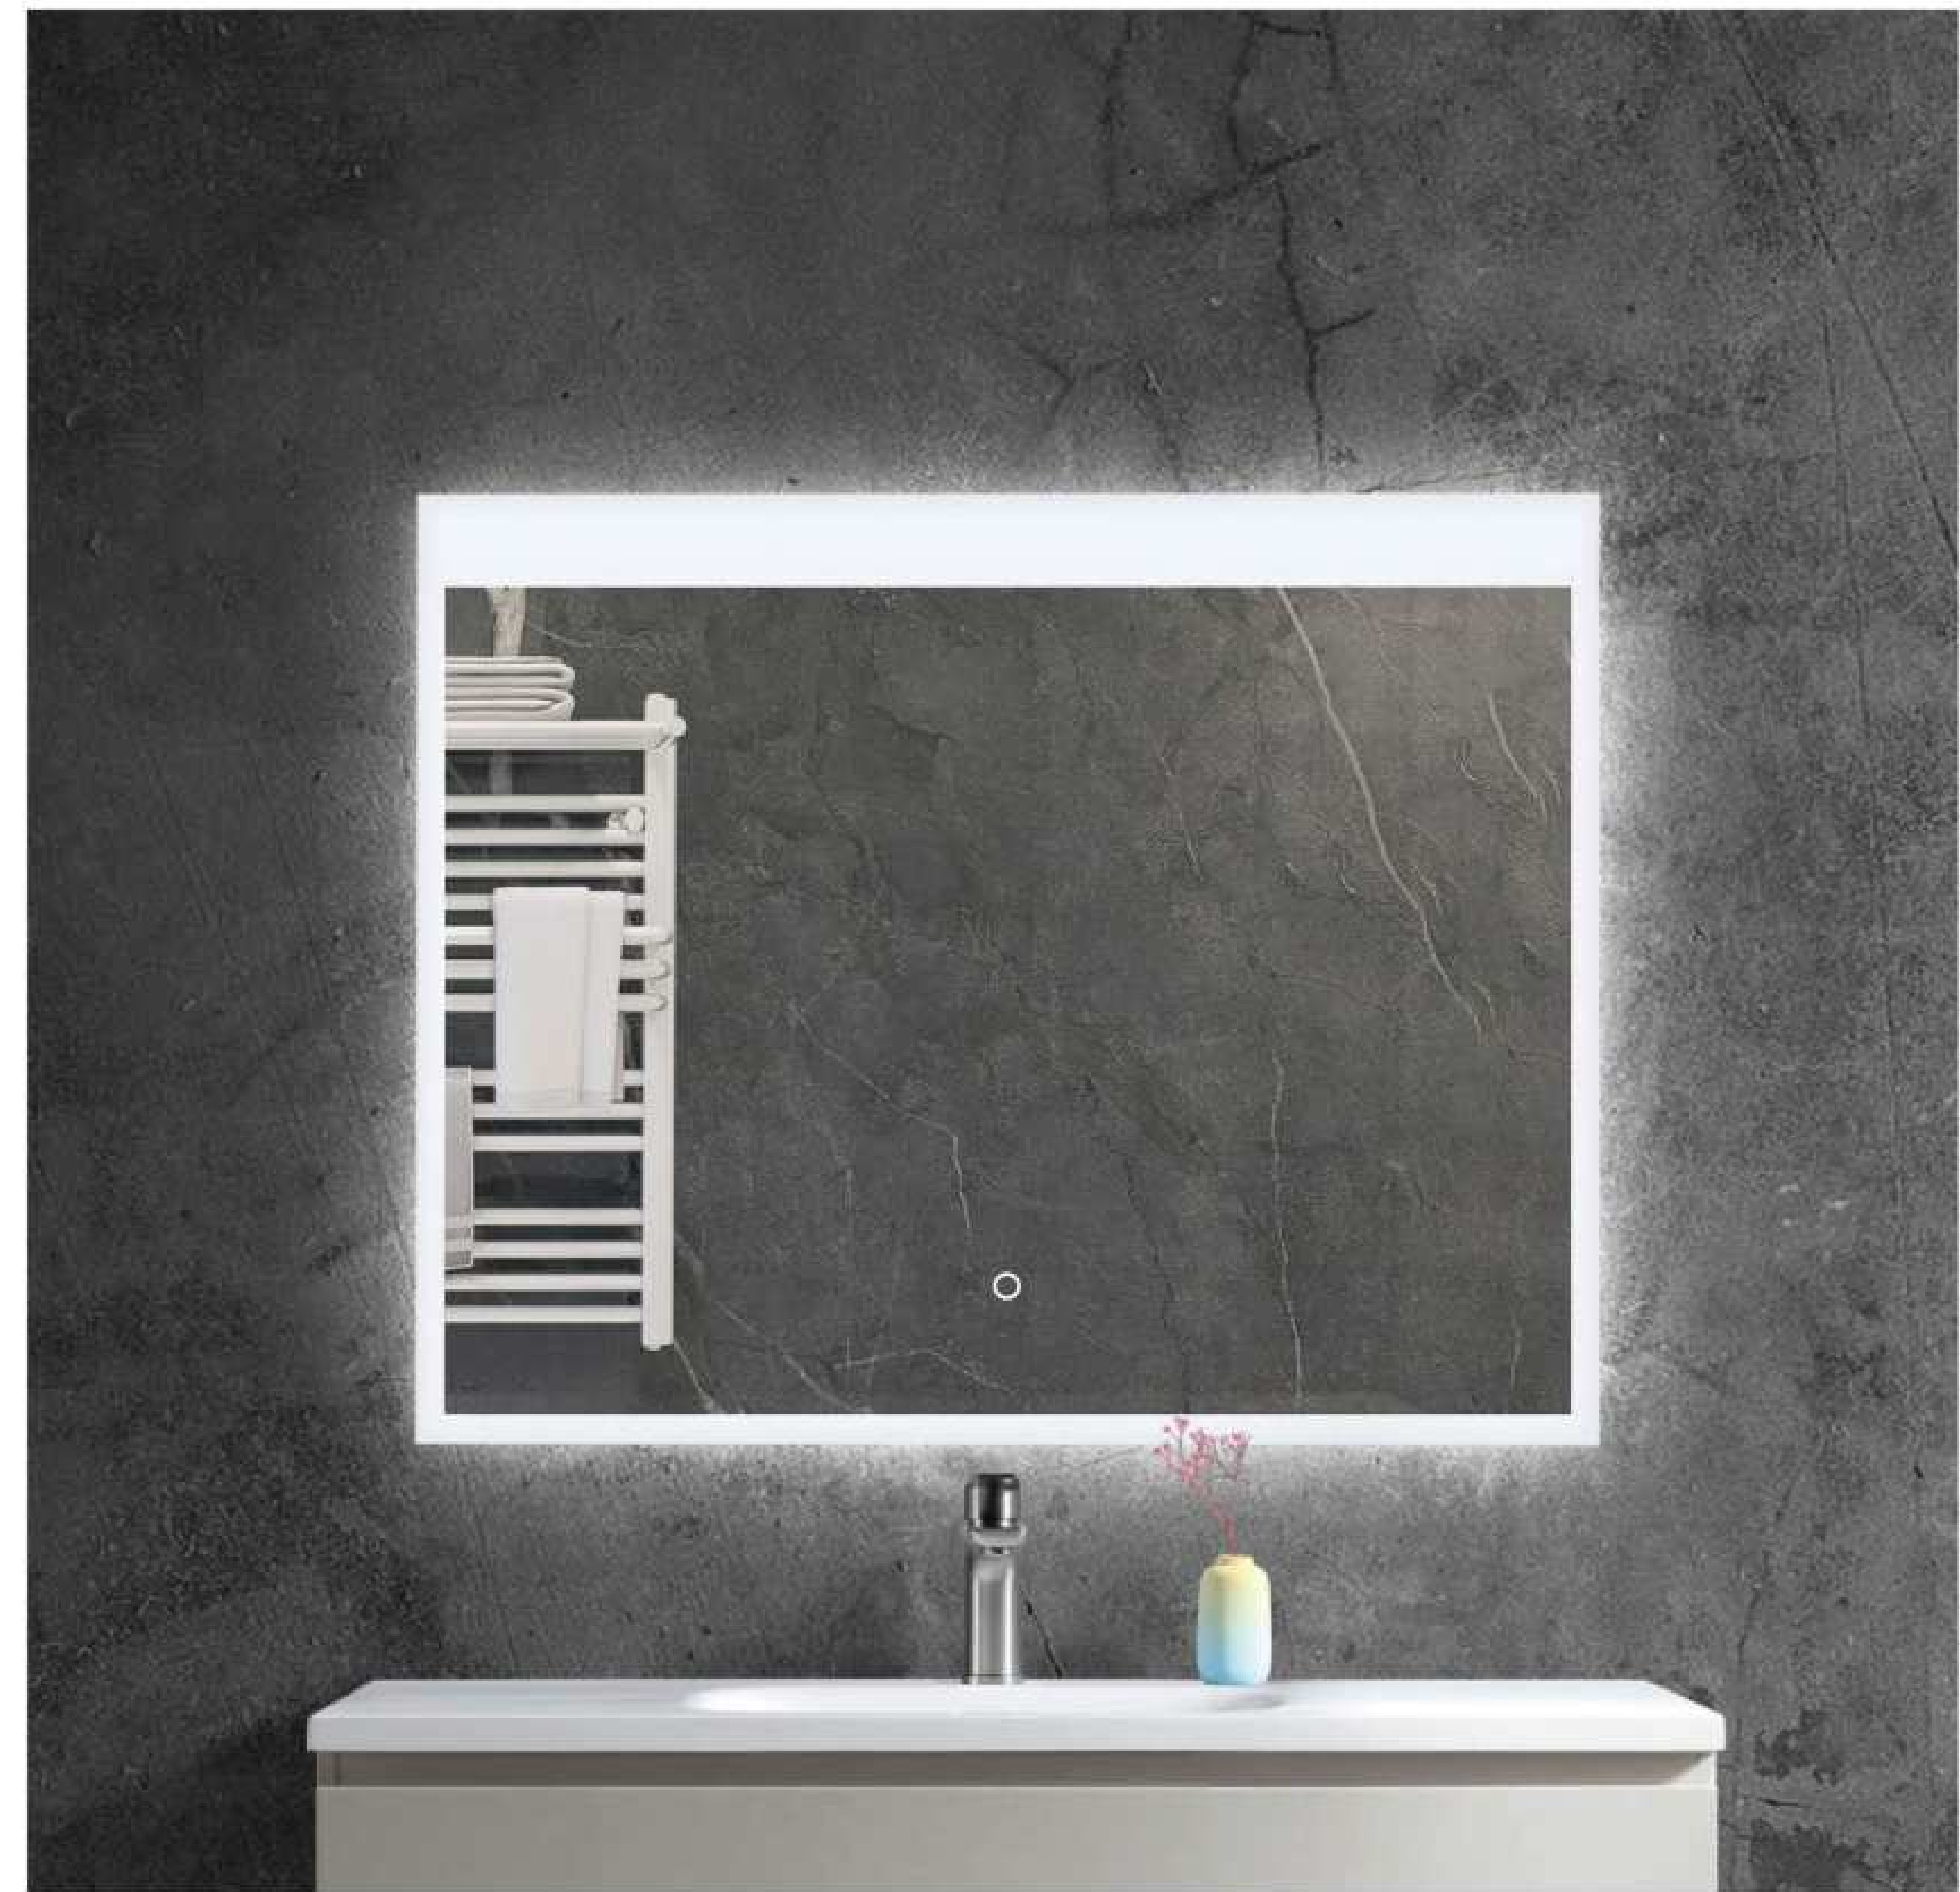

DF63-01
Size: 800x600mm

DF63-02
Size: 900x800mm

DF63-03
Size: 1000x800mm

Copper Free Silver Mirror
Touch Sensor
Button Style Can Be Customized
Aluminum Frame
Bluetooth Anti-fog Clock Temperature
Size and Function Can Be Customized