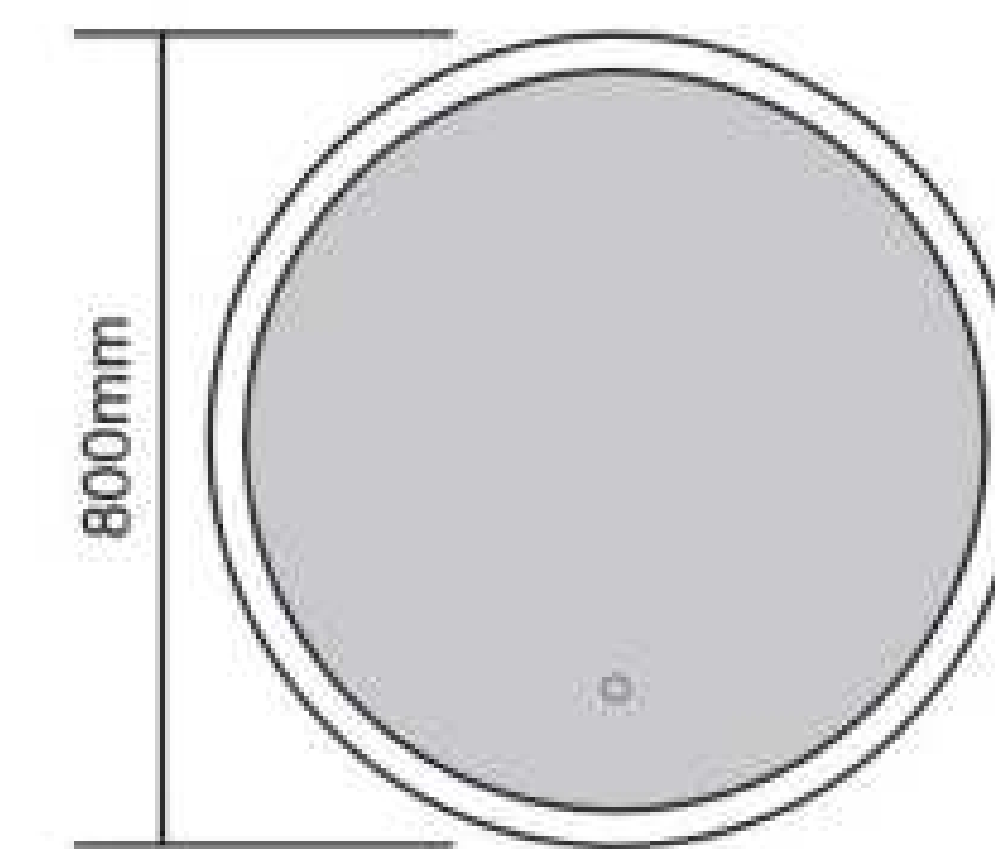

NZL01-03
Size: 800x800mm