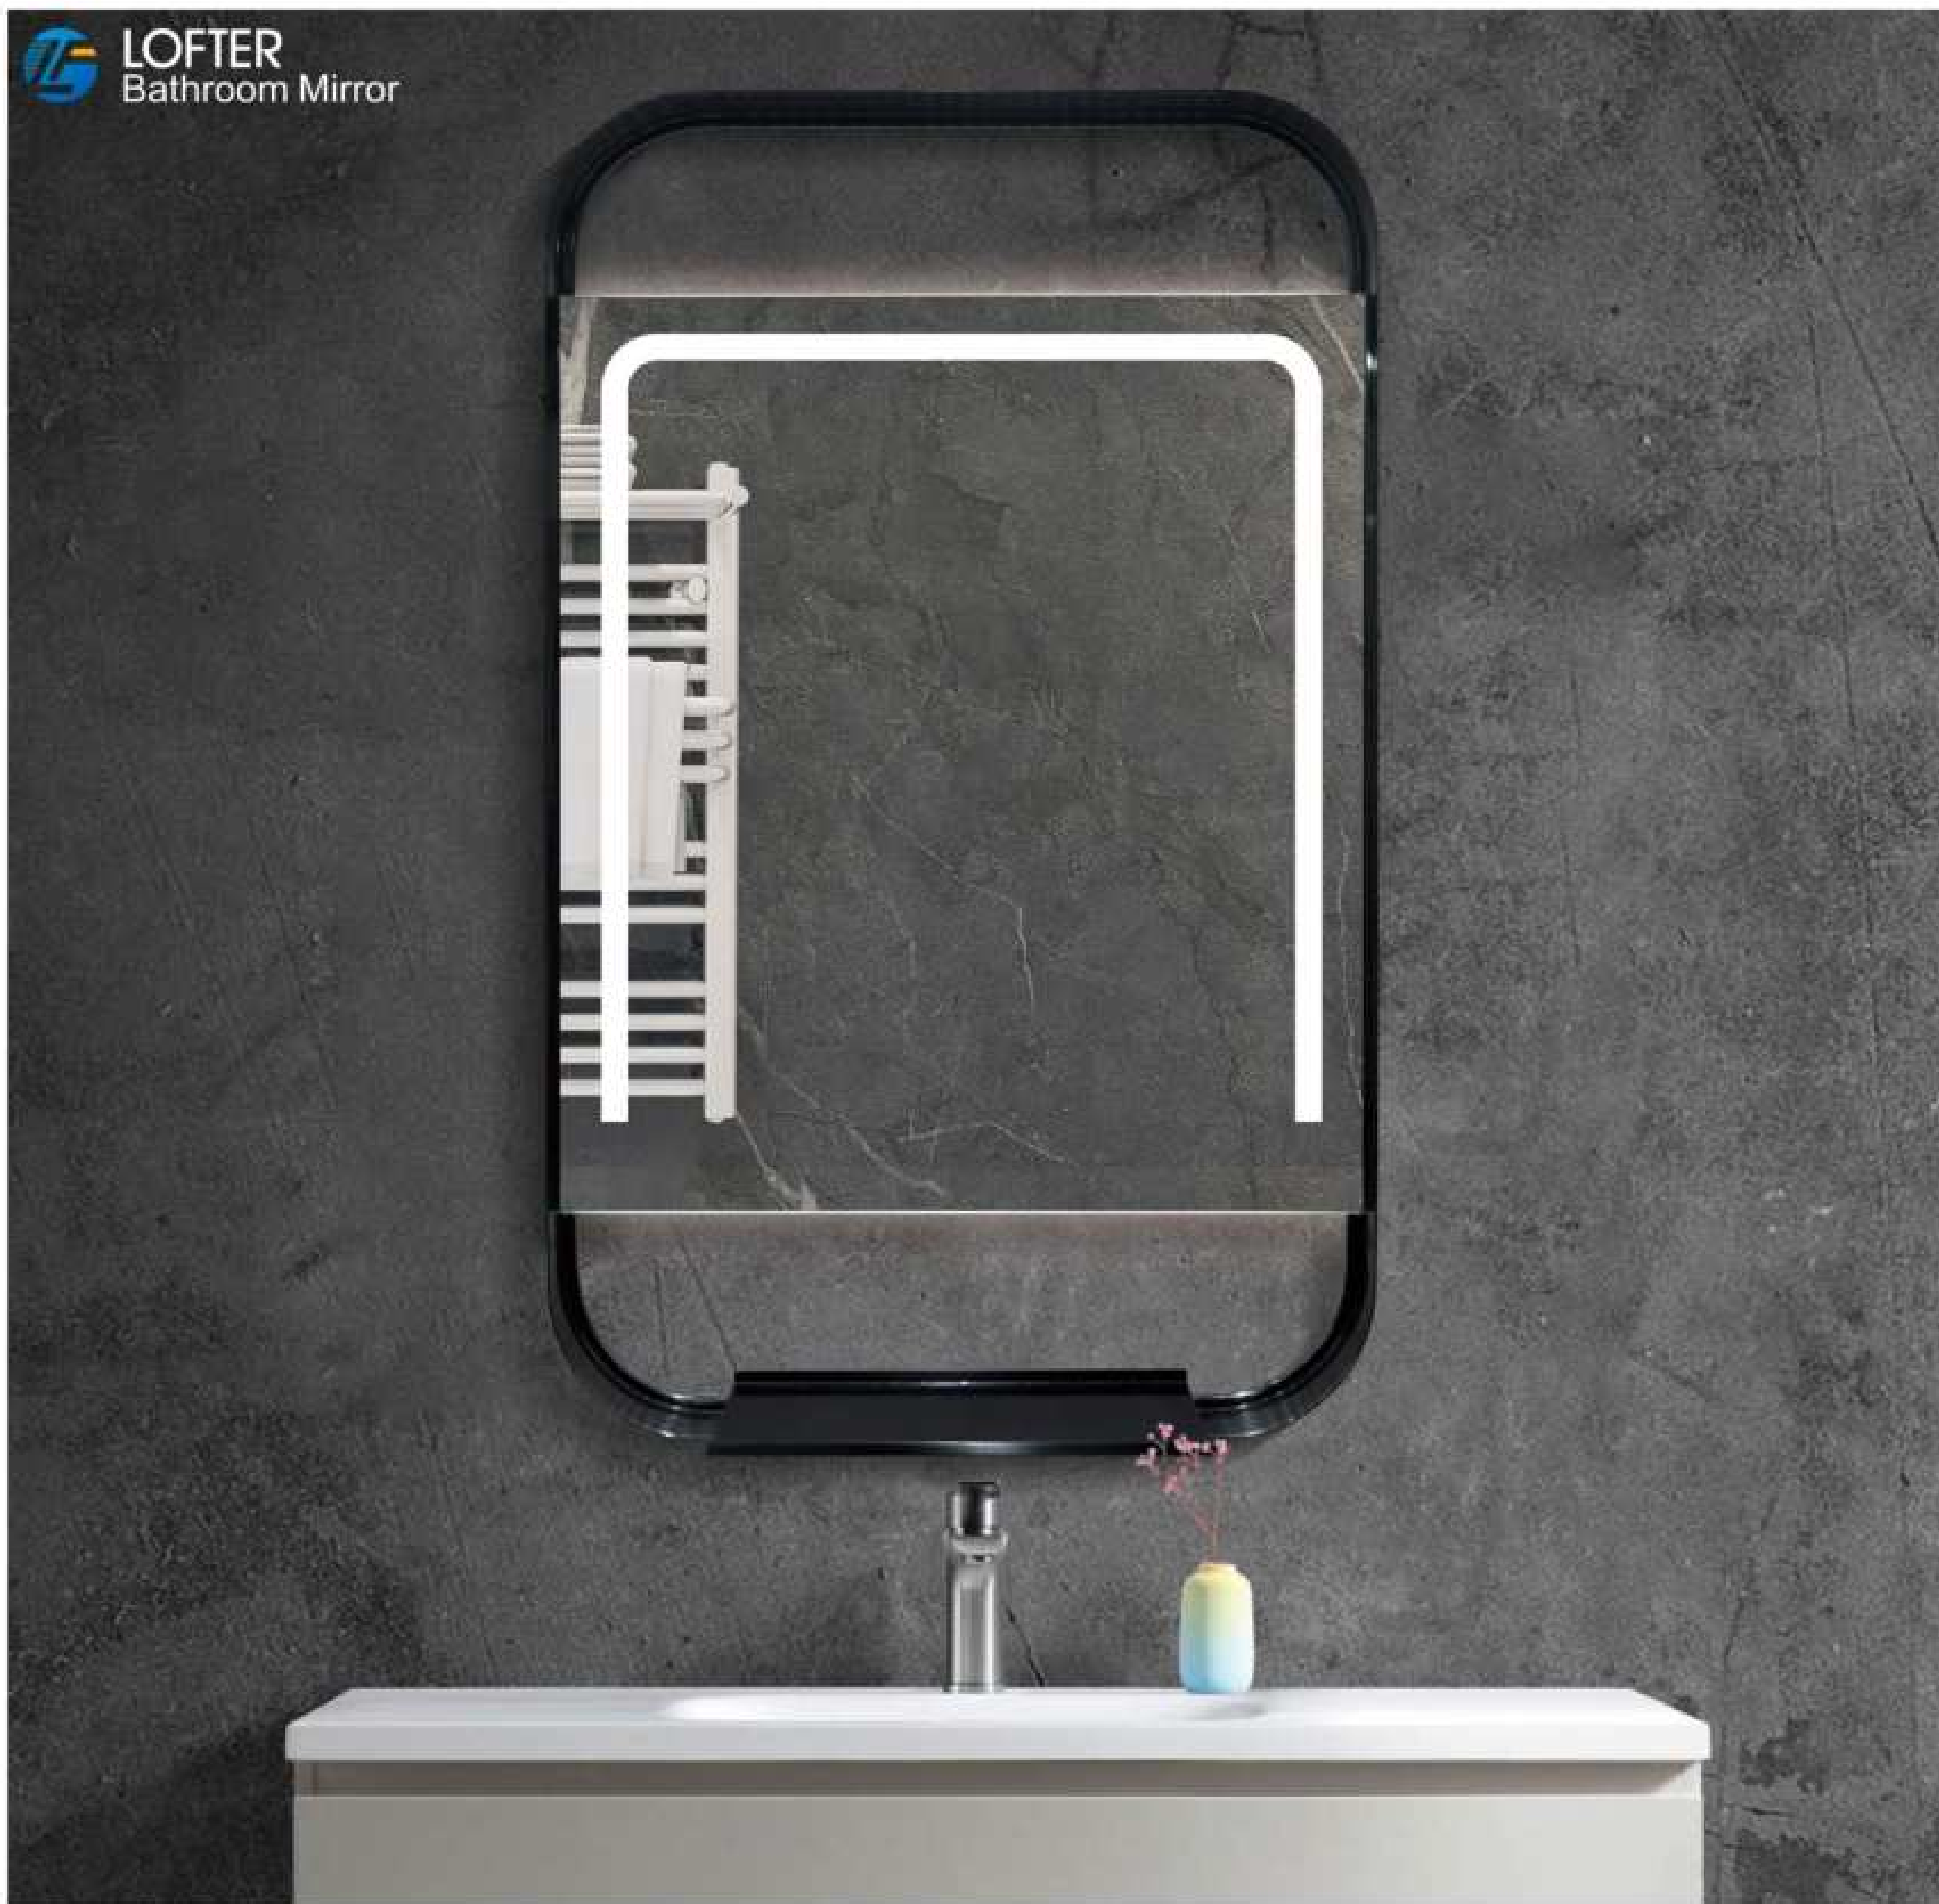

NDF09
Size: 610x980mm