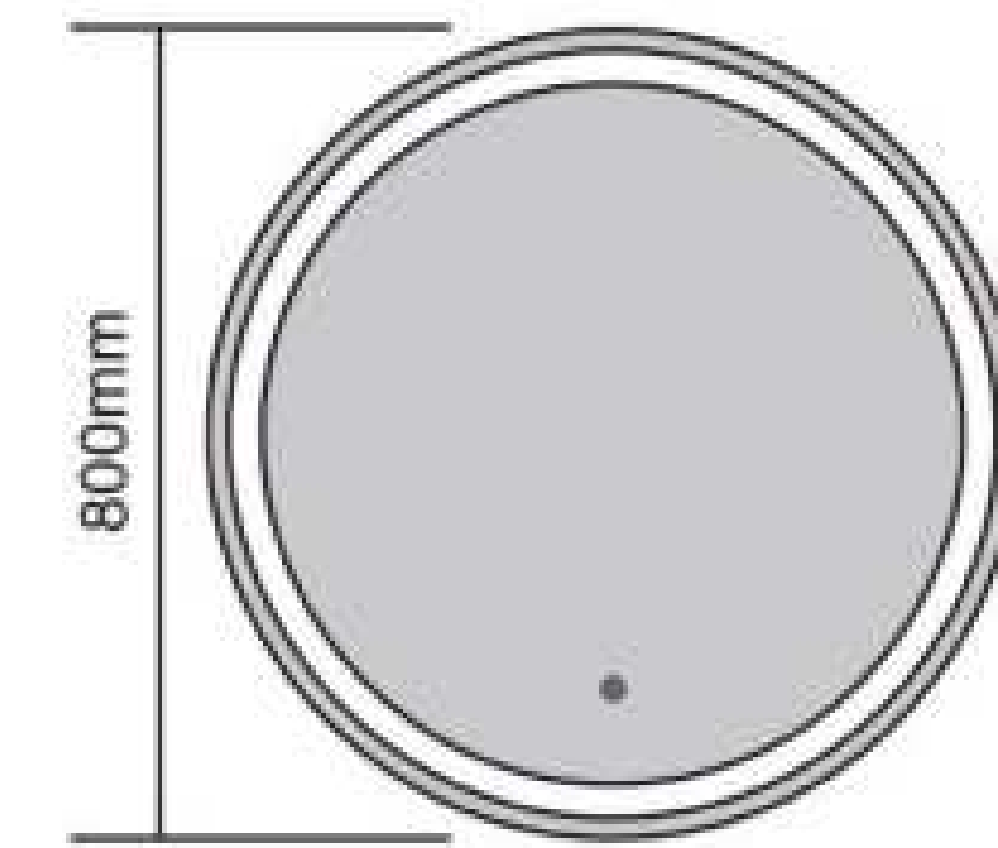

ZL01-03
Size: 800x800mm