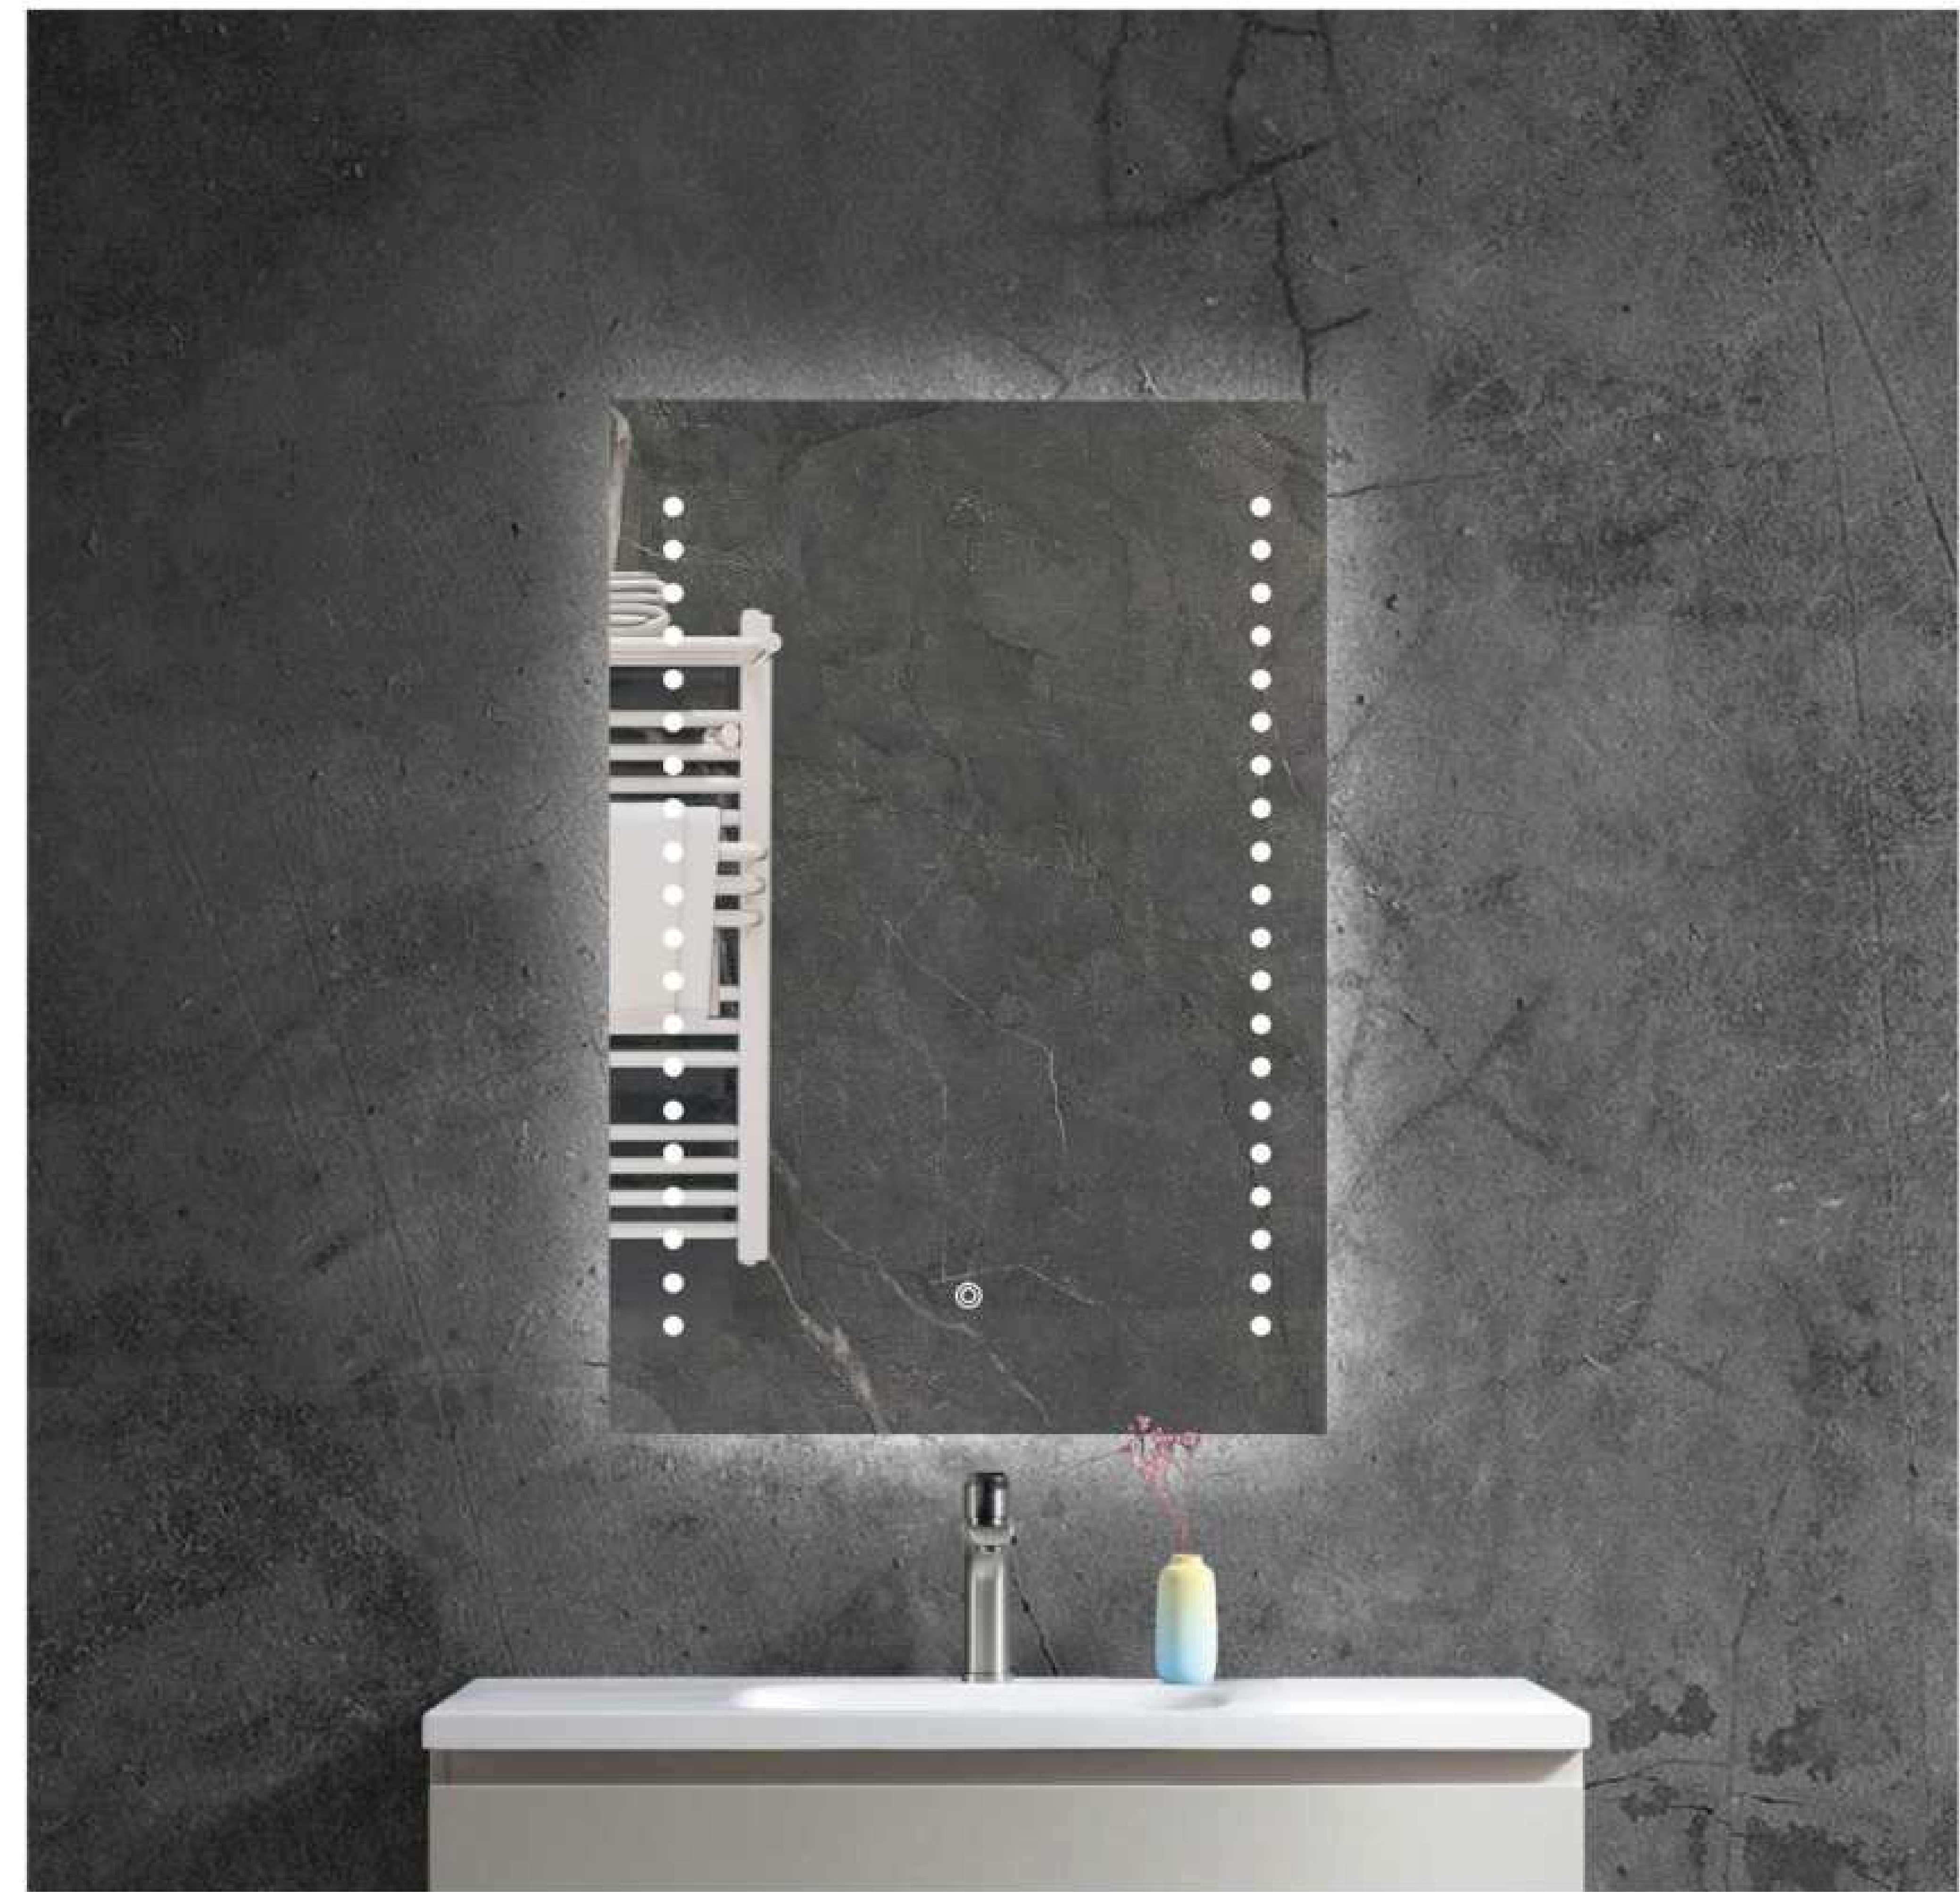

Copper Free Silver Mirror
Touch Sensor
Button Style Can Be Customized
Aluminum Frame
Bluetooth Anti-fog Clock Temperature
Size and Function Can Be Customized