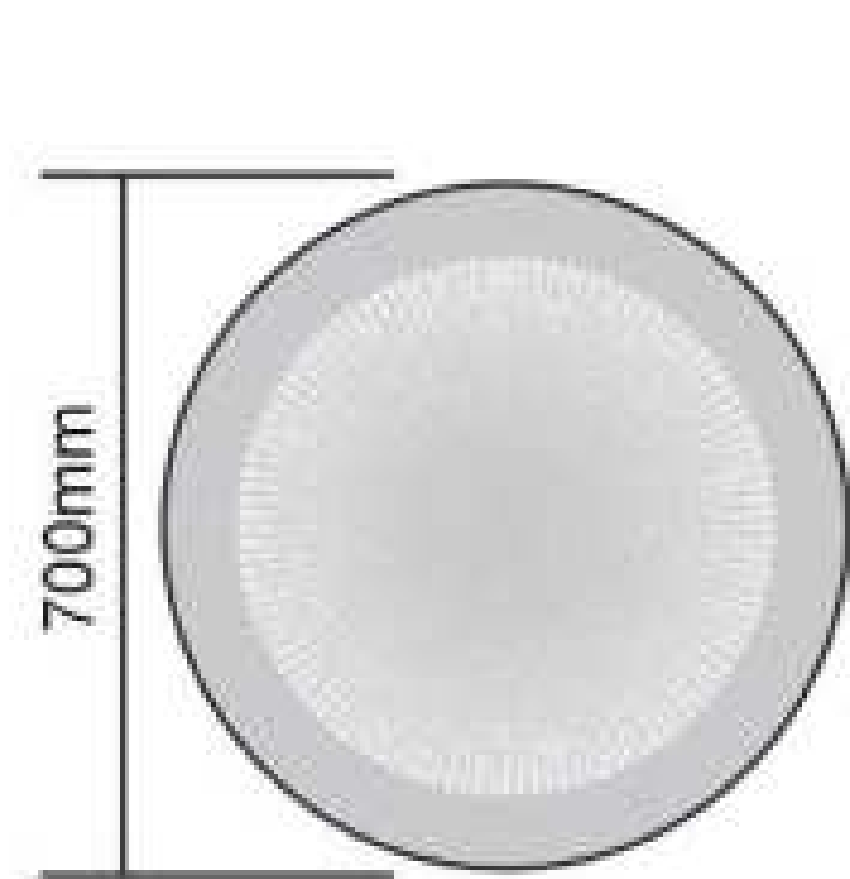

ZL26-01
Size: 700x700mm