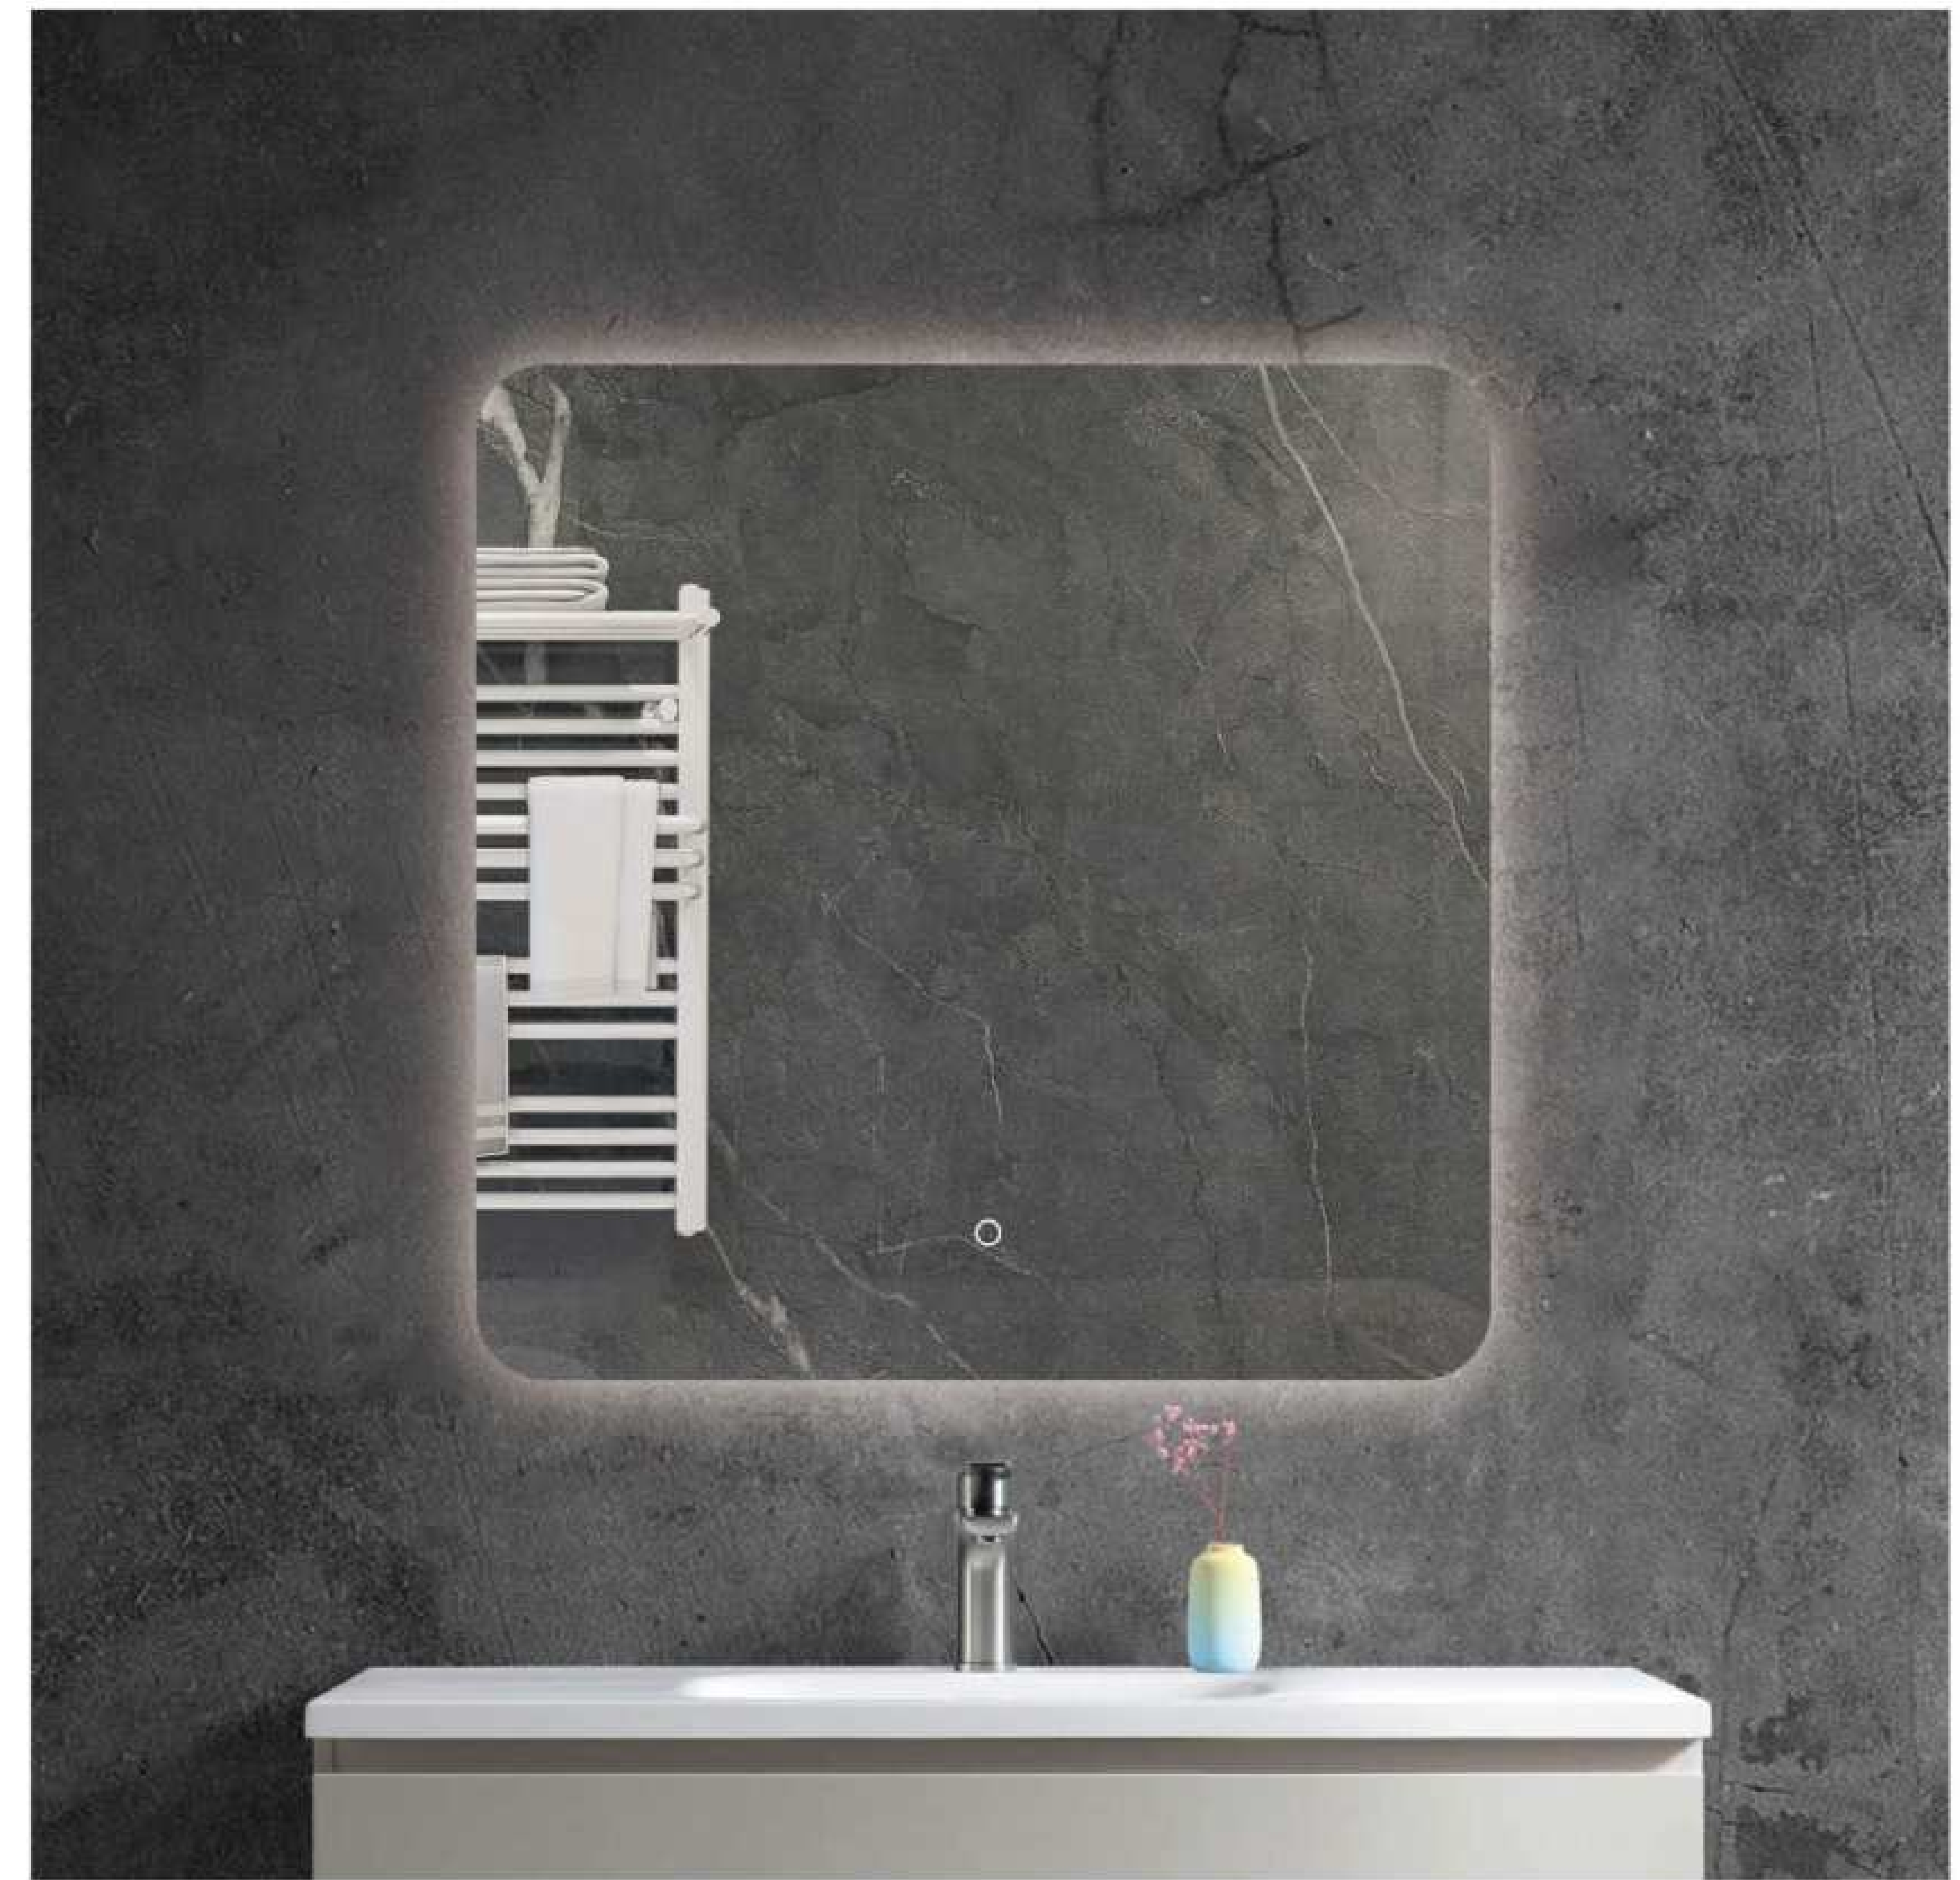

NDF08-01
Size: 700x700mm