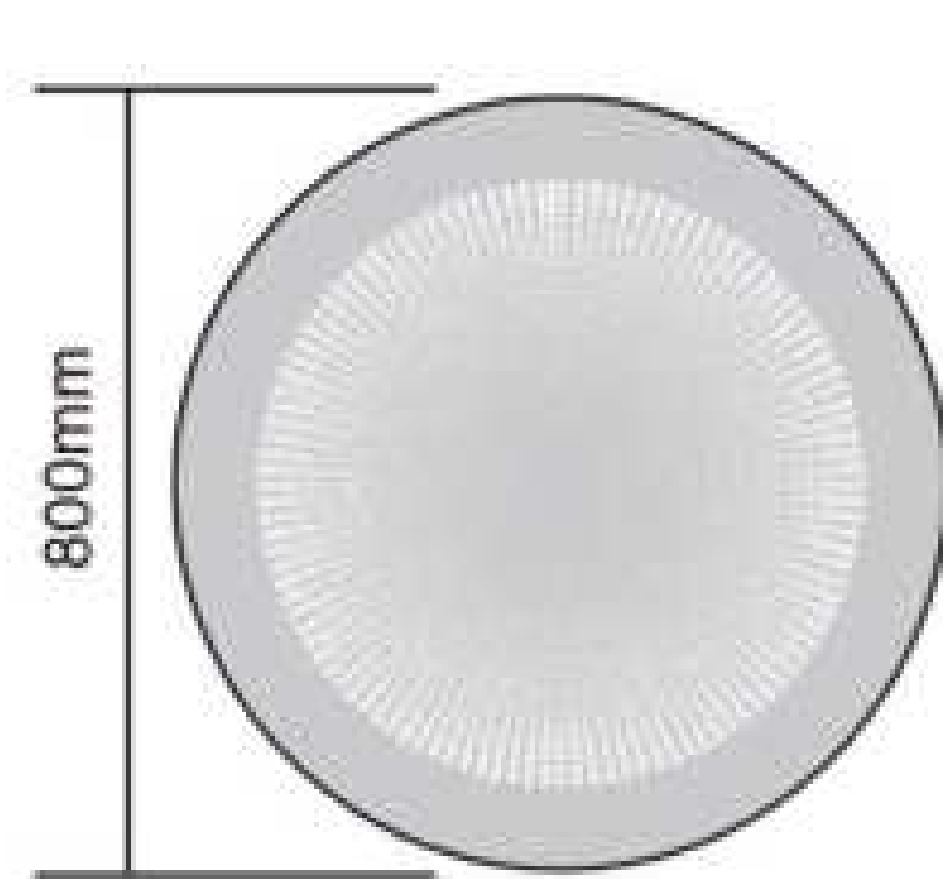

ZL26-02
Size: 800x800mm