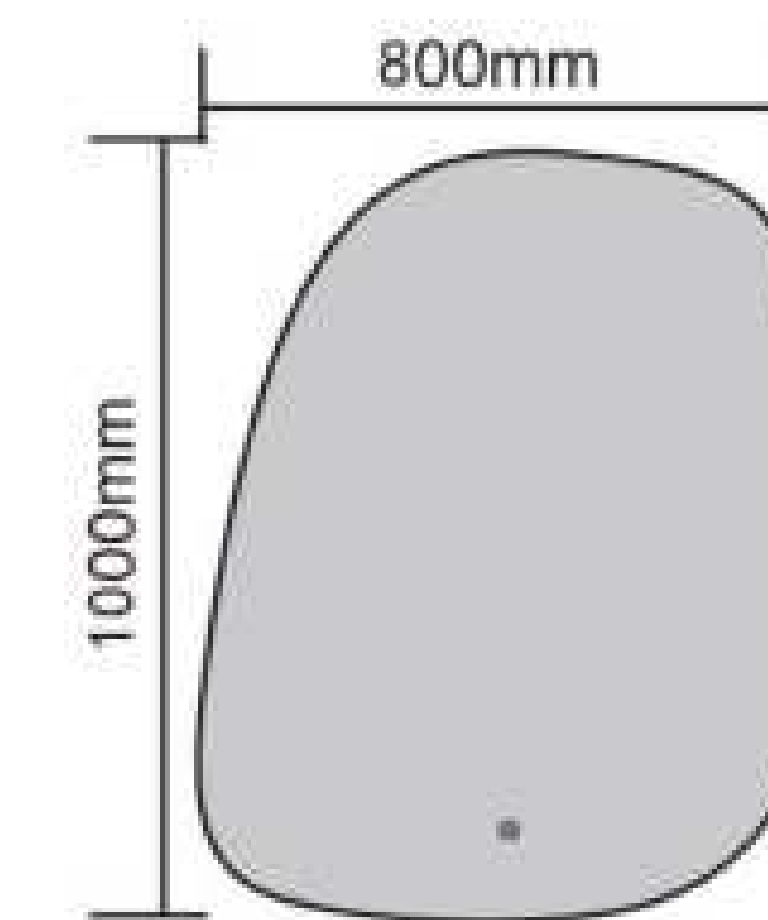

AL05
Size: 800x1000mm

Copper Free Silver Mirror
Touch Sensor
Button Style Can Be Customized
Aluminum Frame
PVC Lampshade
Bluetooth Anti-fog Clock Temperature
Size and Function Can Be Customized