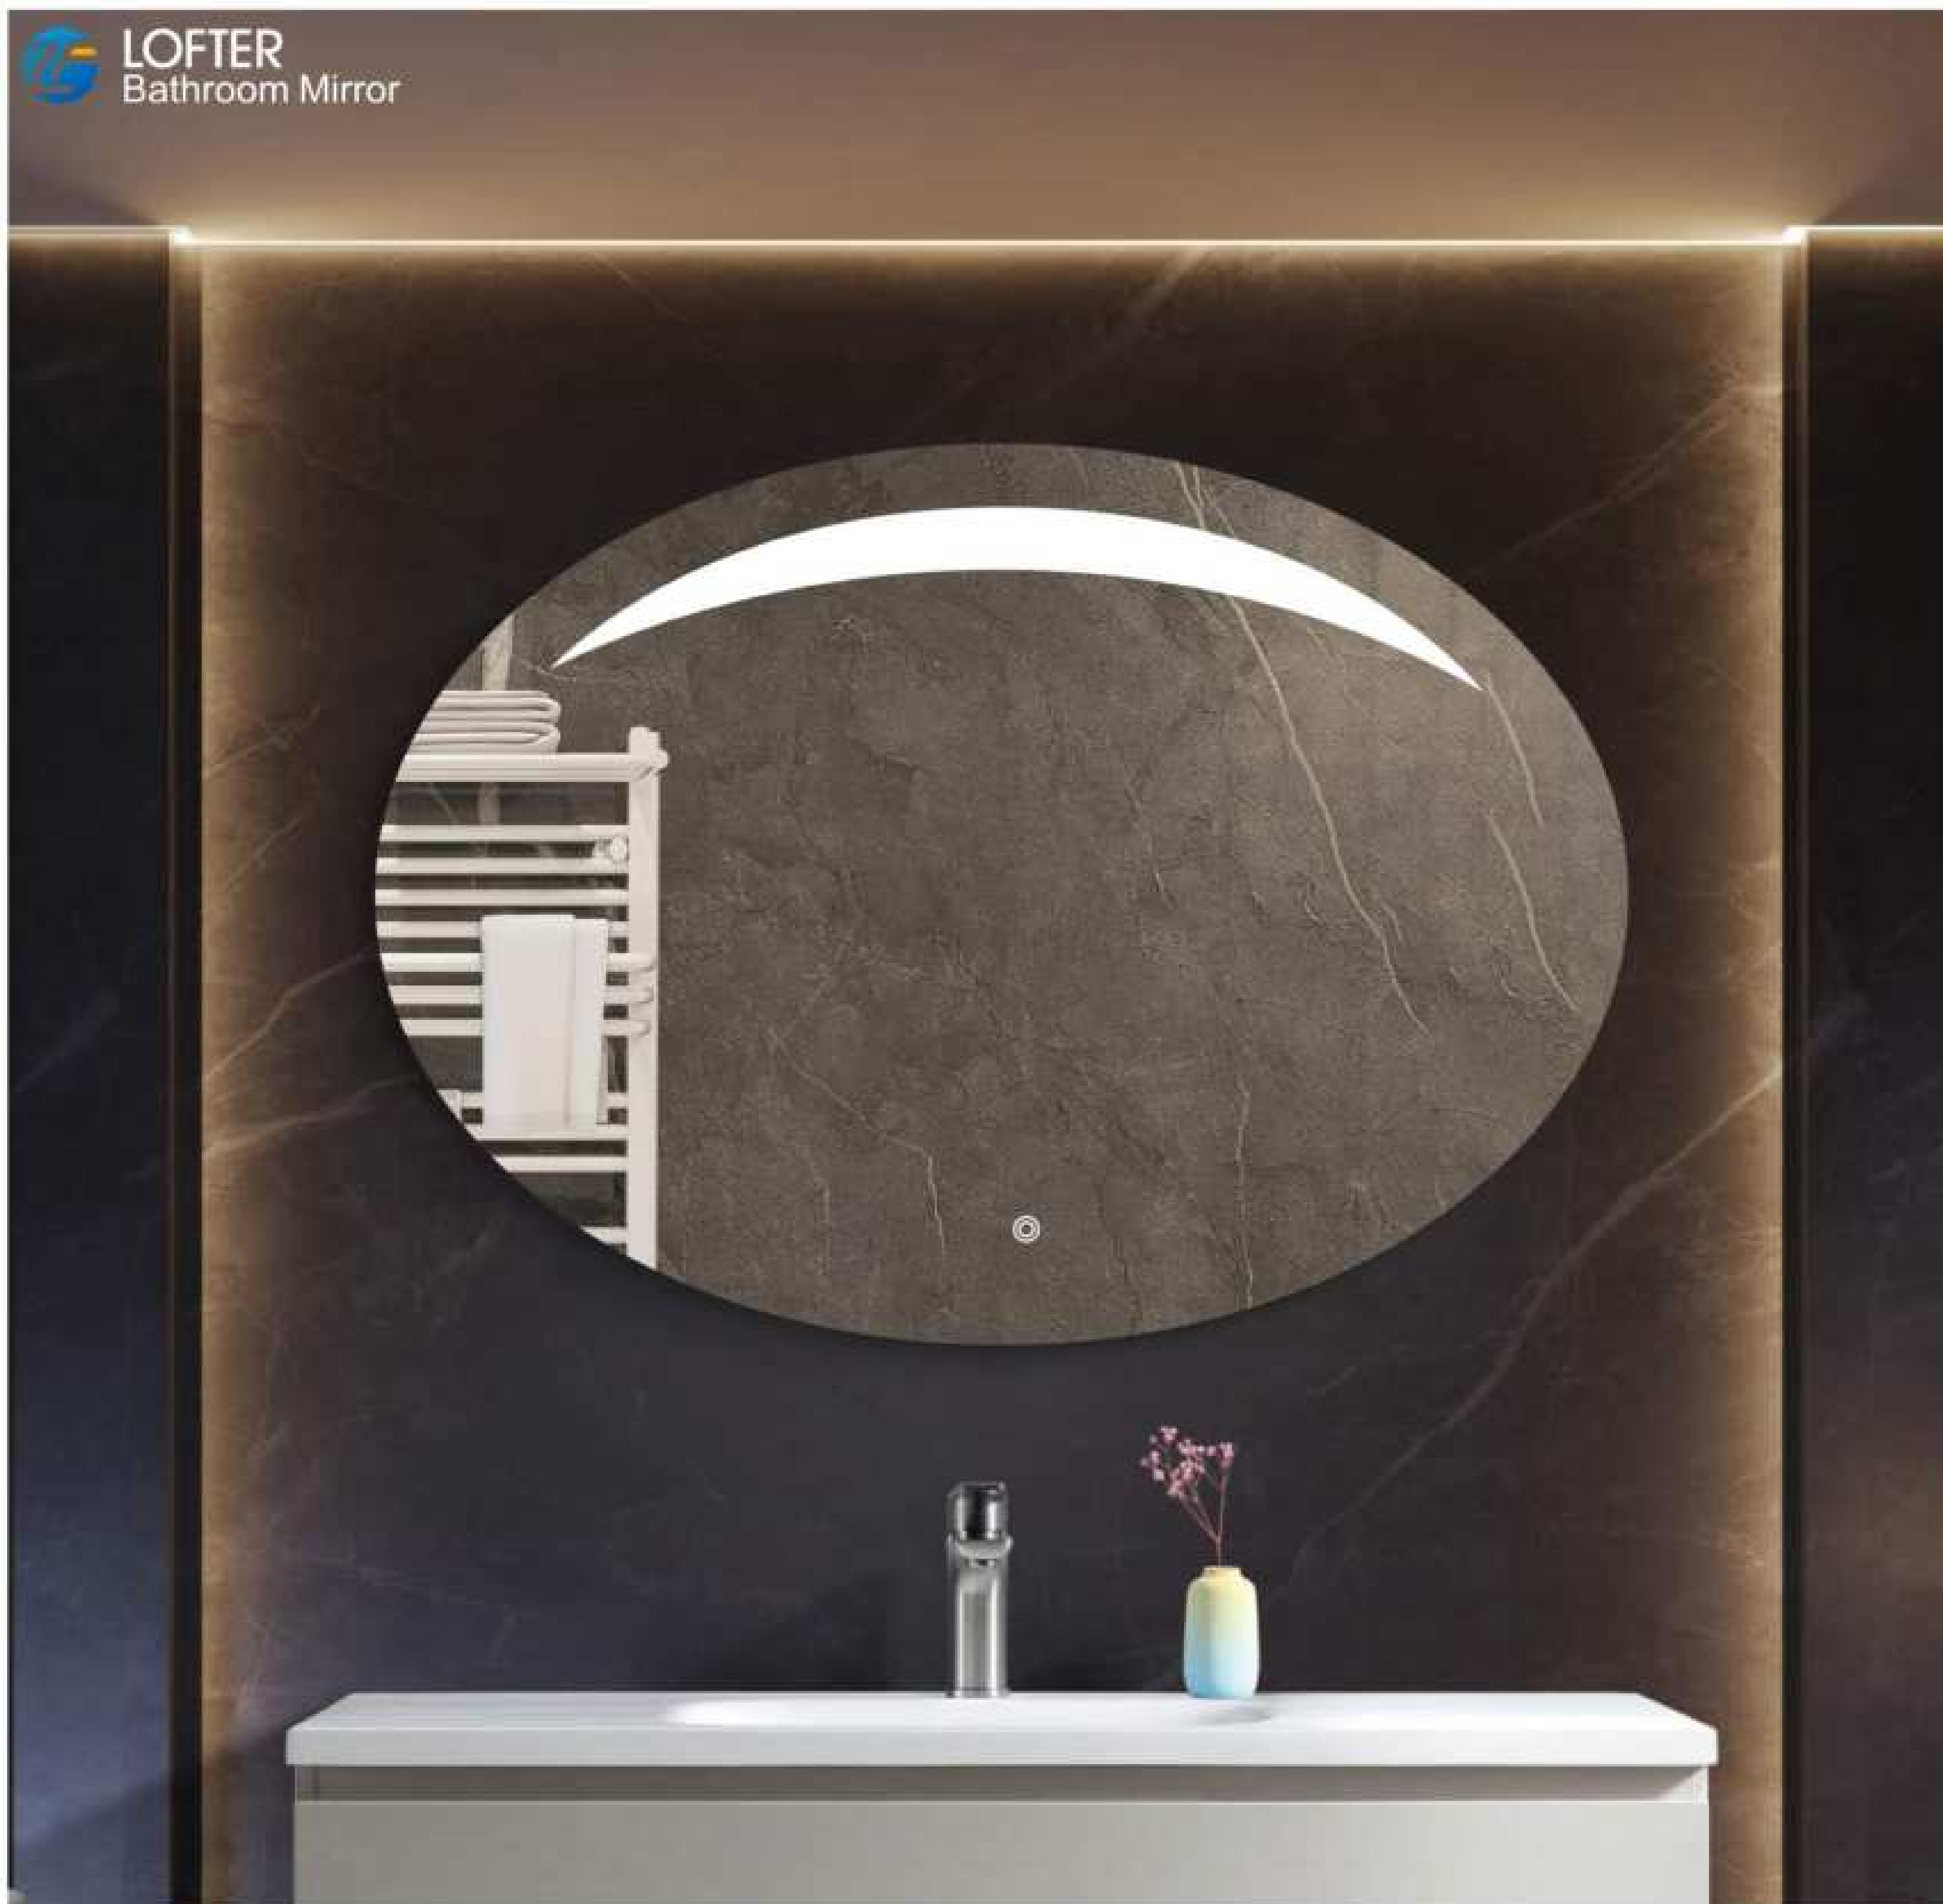

YL11
Size: 1000x700mm

Copper Free Silver Mirror
Touch Sensor
Button Style Can Be Customized
Aluminum Frame
Bluetooth Anti-fog Clock Temperature
Size and Function Can Be Customized