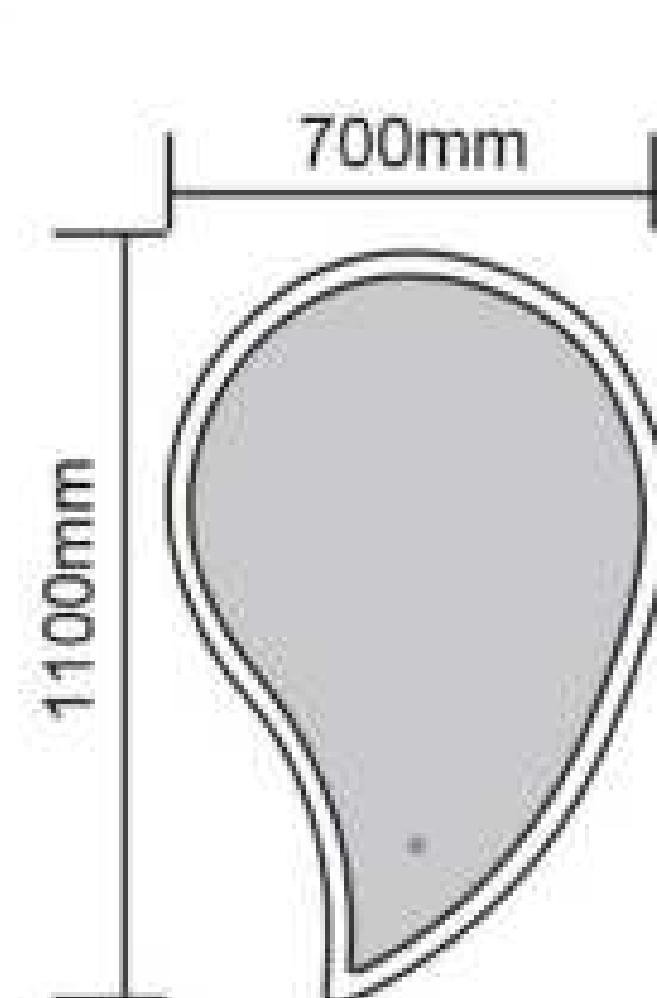

AL02-01
Size: 700x1100mm