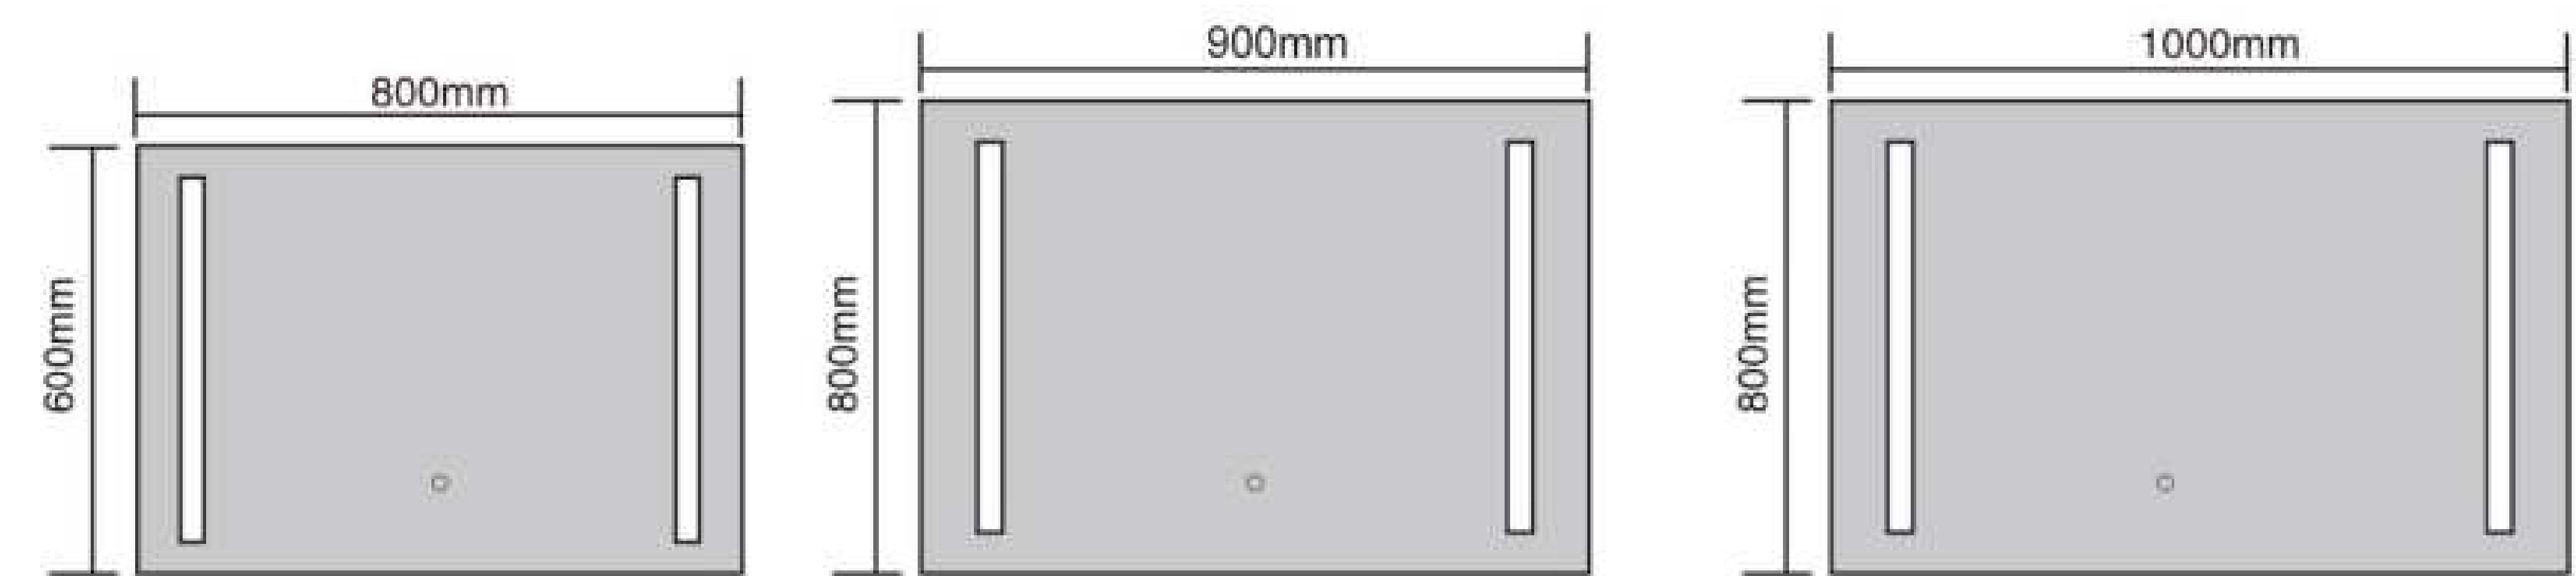

DF53-01
Size: 800x600mm

DF53-02
Size: 900x800mm

DF53-03
Size: 1000x800mm

Copper Free Silver Mirror
Touch Sensor
Button Style Can Be Customized
Aluminum Frame
Bluetooth Anti-fog Clock Temperature
Size and Function Can Be Customized