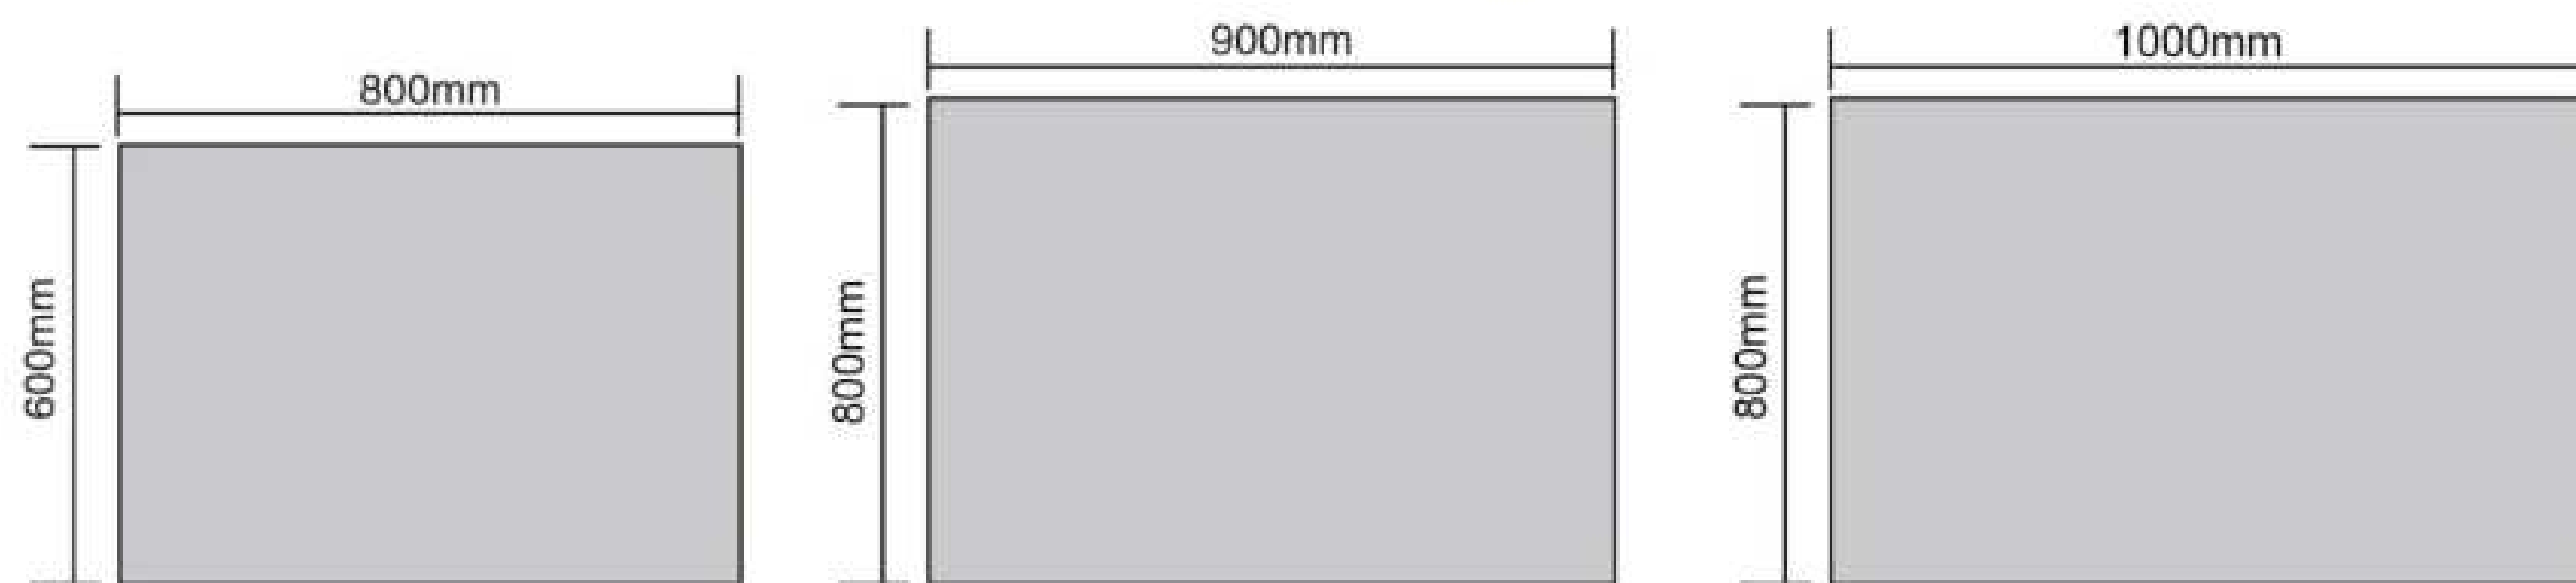

DF67-01

Size: 800x600mm

DF67-02

Size: 900x800mm

DF67-03

Size: 1000x800mm

- Copper Free Silver Mirror
- Touch Sensor
- Button Style Can Be Customized
- Aluminum Frame
- Bluetooth Anti-fog Clock Temperature
- Size and Function Can Be Customized