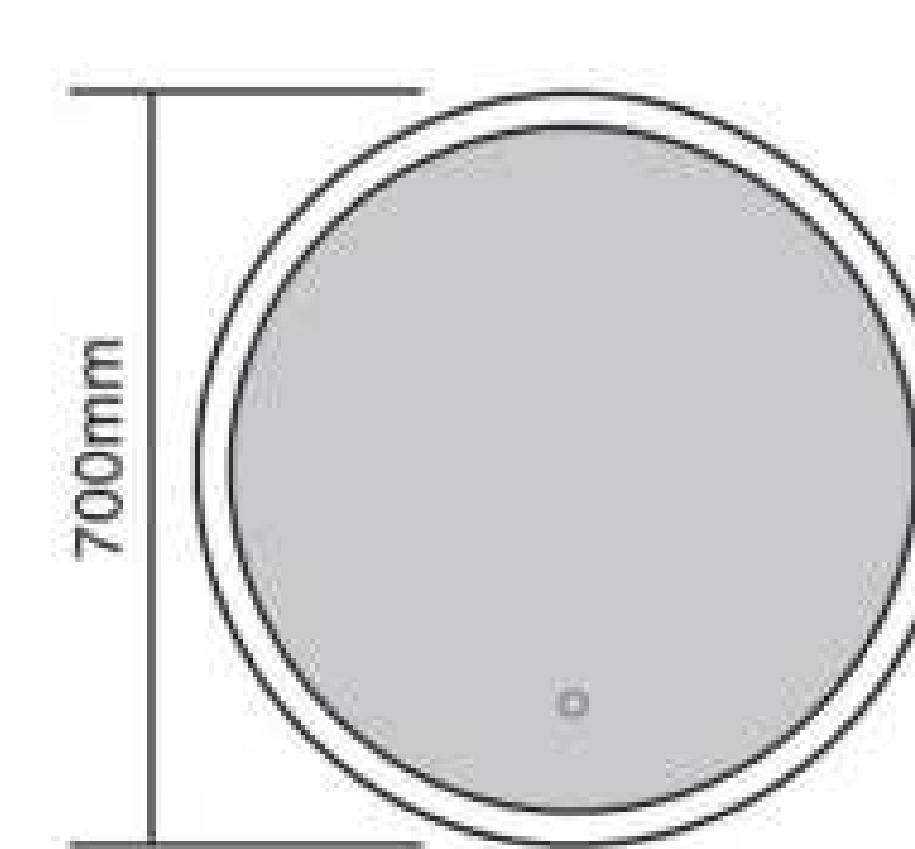

NZL01-02
Size: 700x700mm