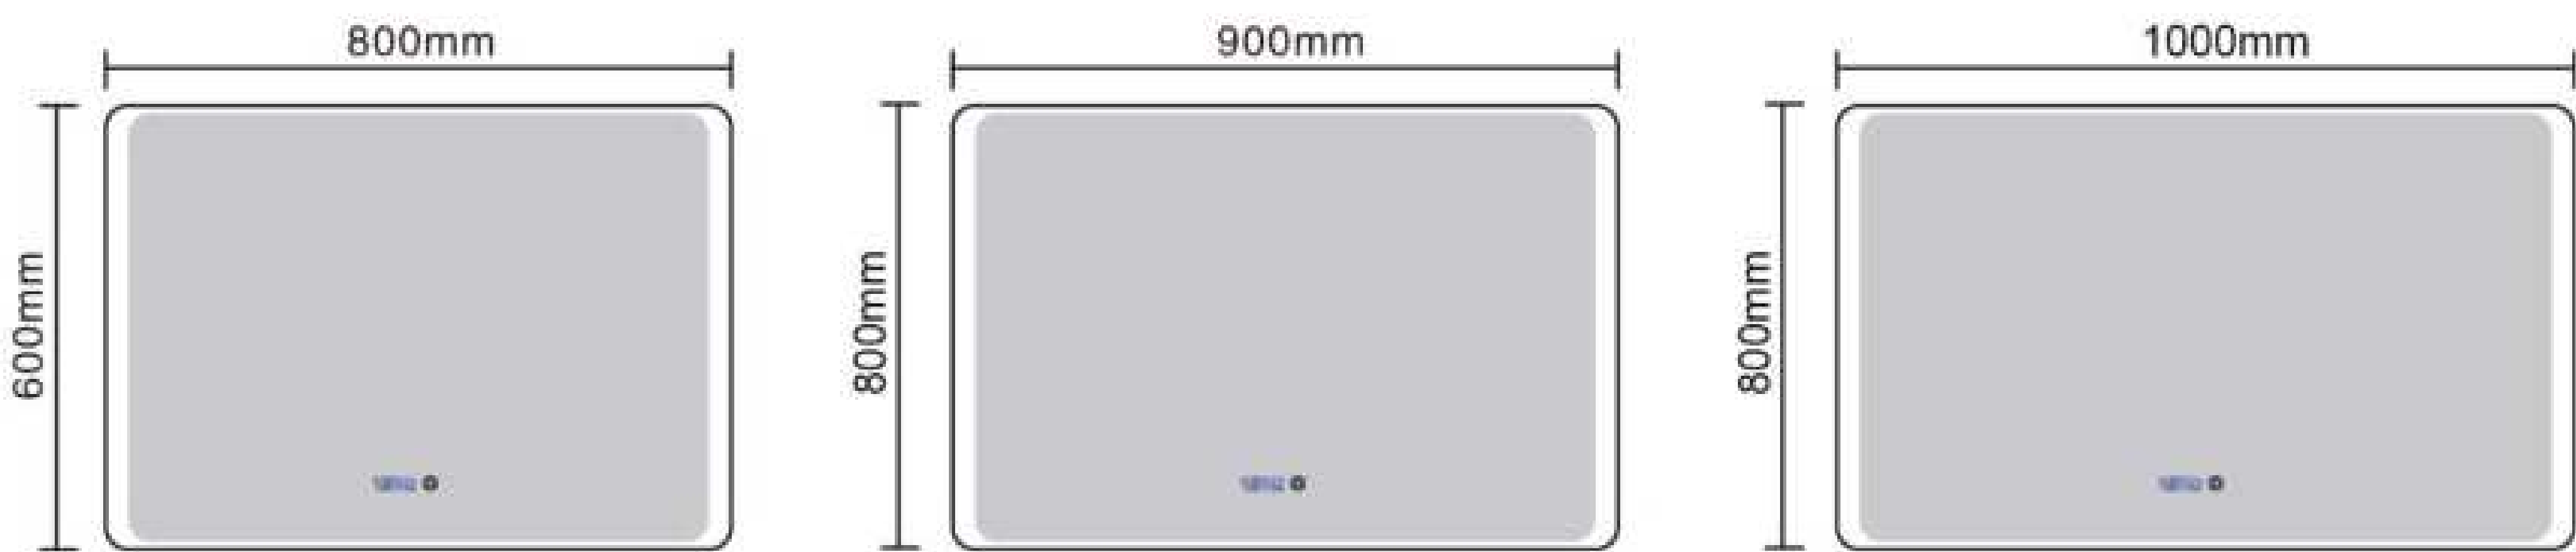

DF66-01

Size: 800x600mm

DF66-02

Size: 900x800mm

DF66-03

Size: 1000x800mm

- Copper Free Silver Mirror
- Touch Sensor
- Button Style Can Be Customized
- Aluminum Frame
- Bluetooth Anti-fog Clock Temperature
- Size and Function Can Be Customized