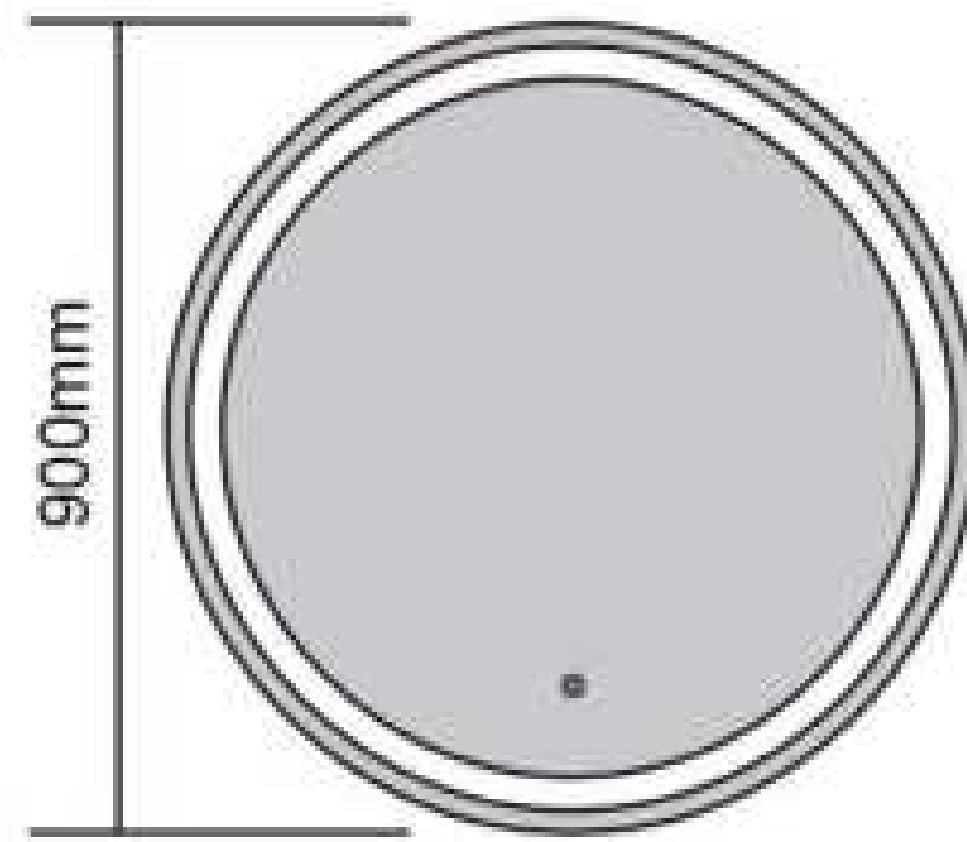

NZL06-03
Size: 900x900mm