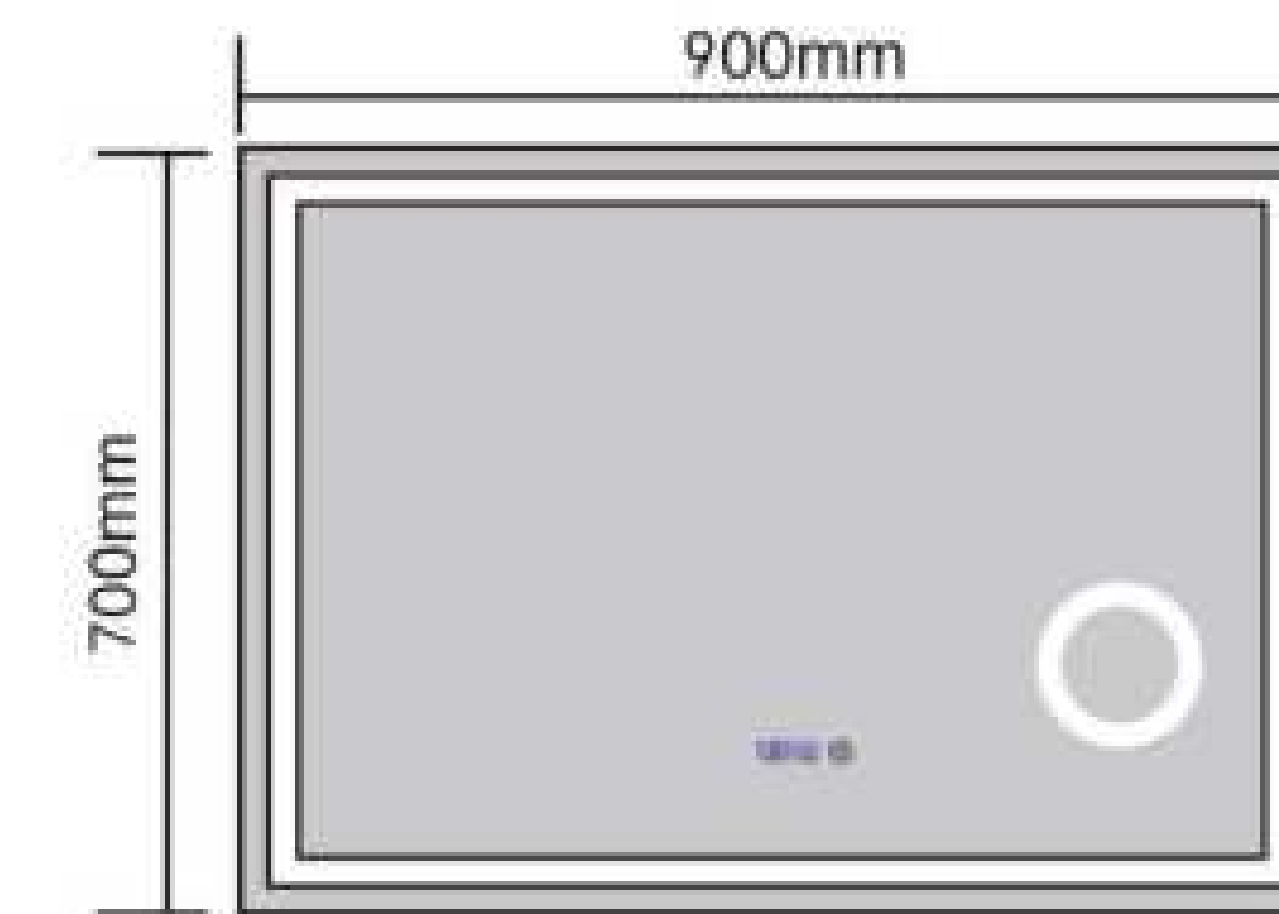

NDF05-02
Size: 900x700mm