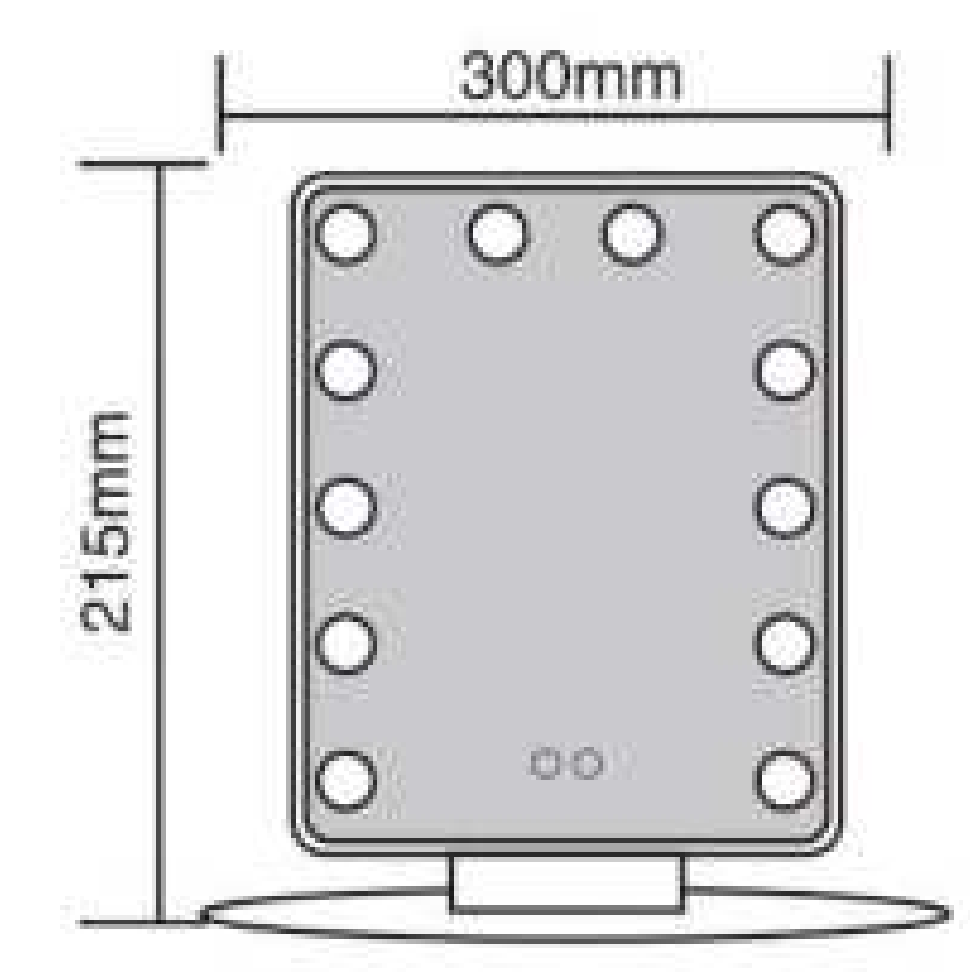

279B
Size: 300x215x450mm

Copper Free Silver Mirror
90 Degree Rotation
Touch Sensor
Button Style Can Be Customized
Injection Frame and Base
The Number of Bulbs Can Be Customized
Size and Function Can Be Customized