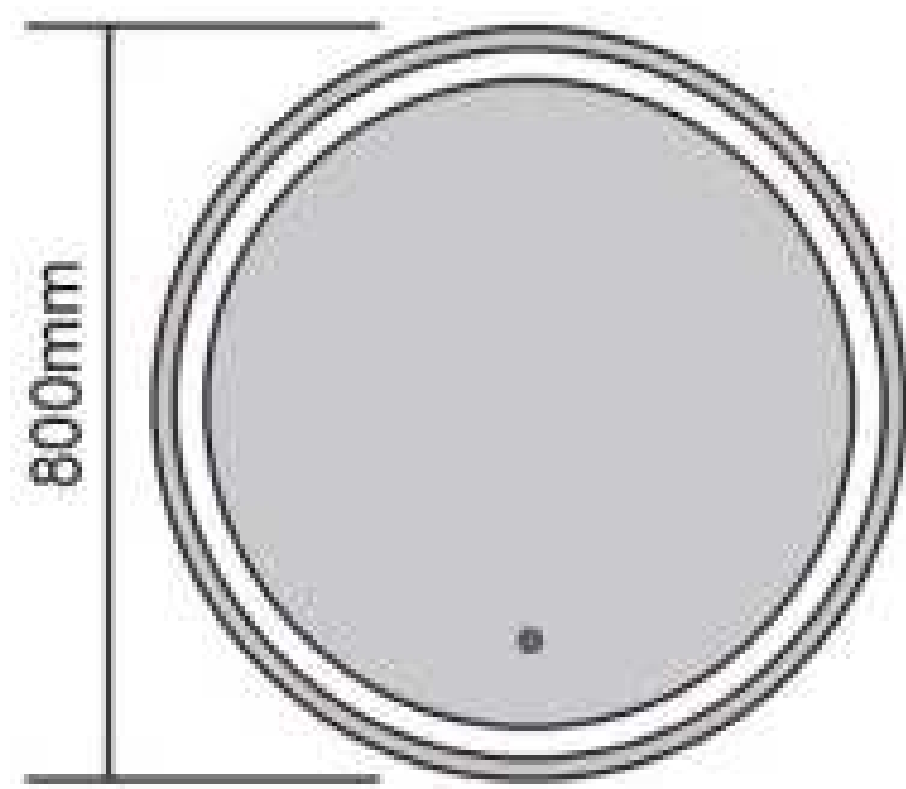

NZL06-02
Size: 800x800mm