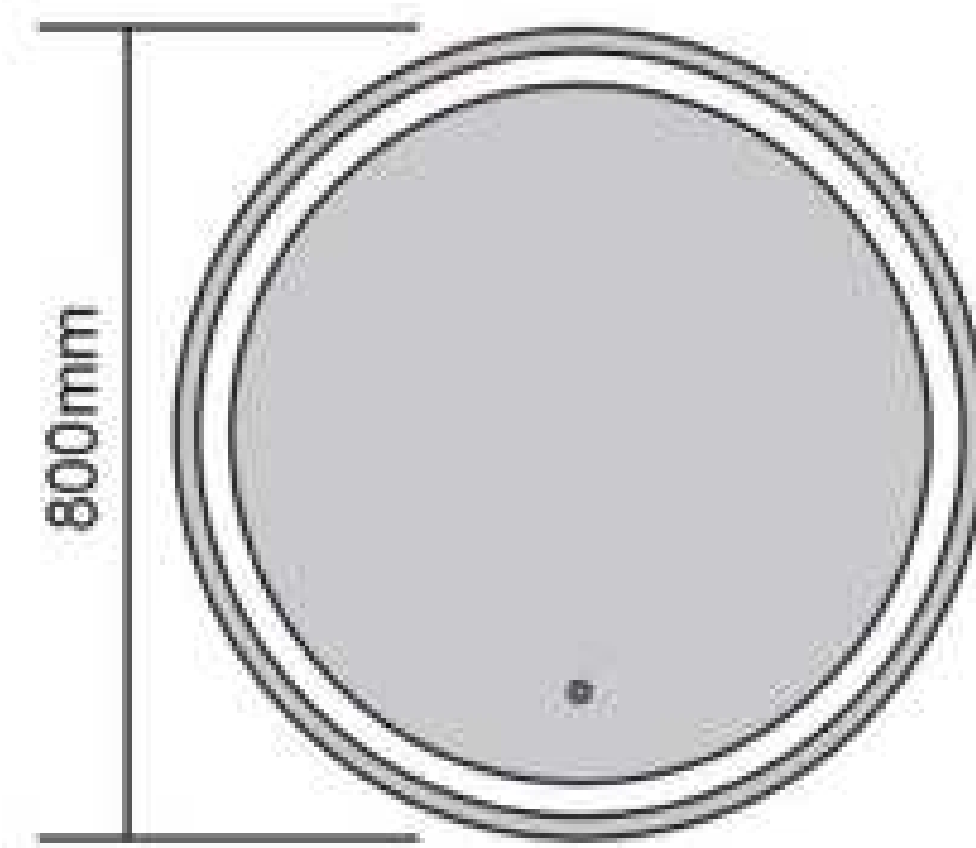

NZL04-03
Size: 800x800mm