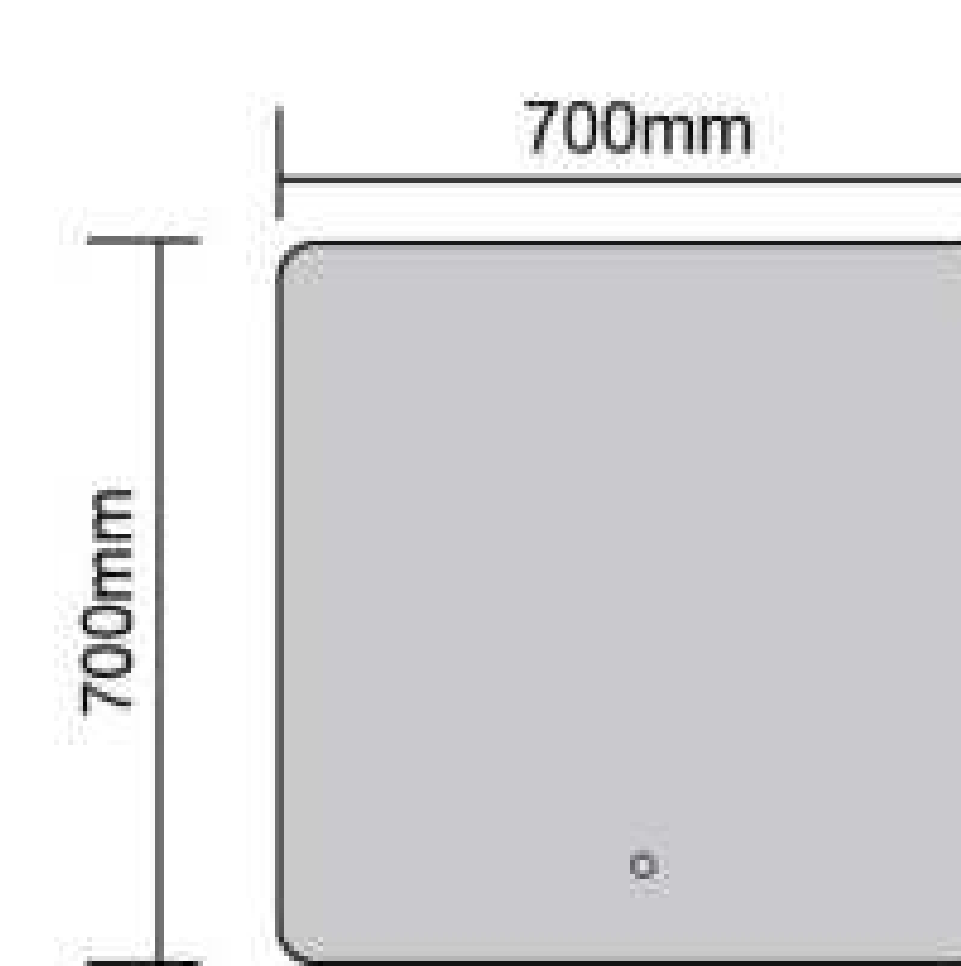

NDF08-01
Size: 700x700mm