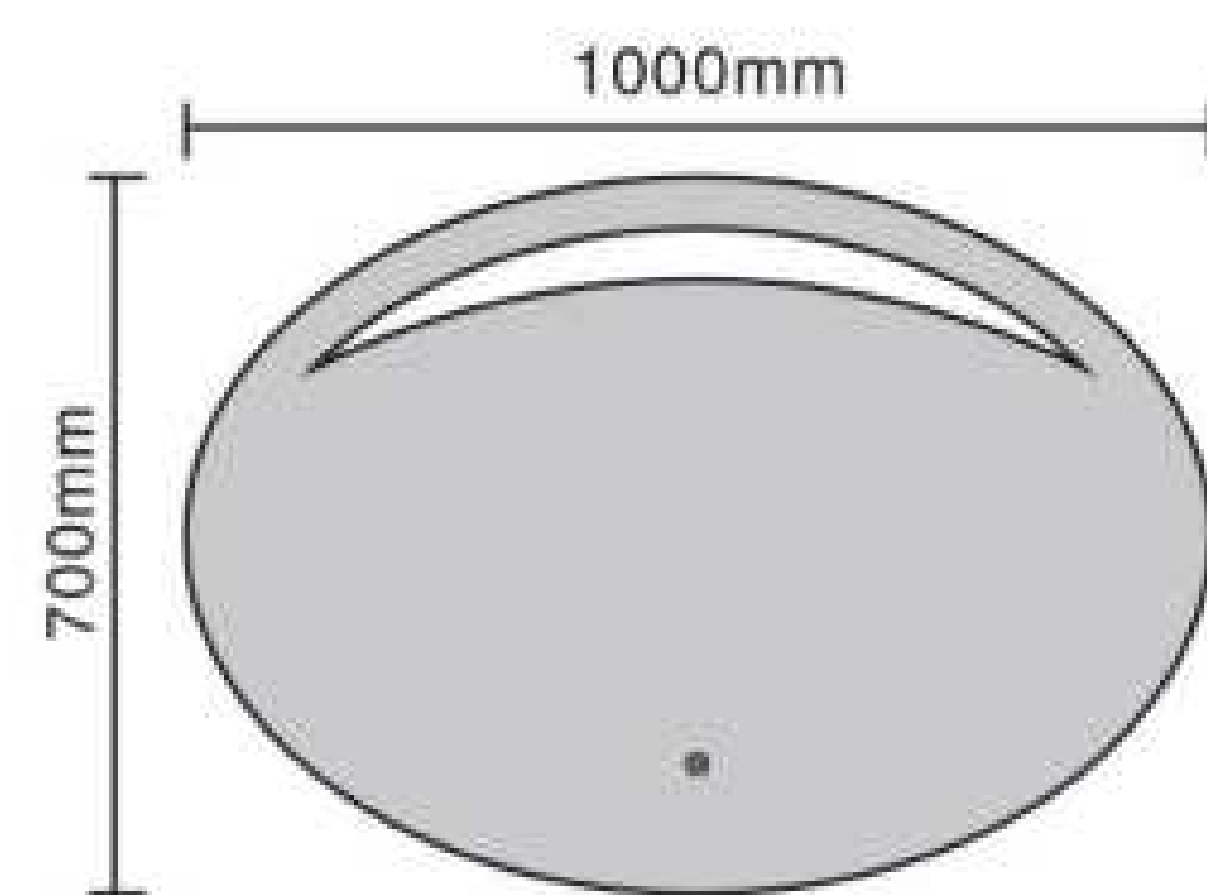

YL11
Size: 1000x700mm

Copper Free Silver Mirror
Touch Sensor
Button Style Can Be Customized
Aluminum Frame
Bluetooth Anti-fog Clock Temperature
Size and Function Can Be Customized