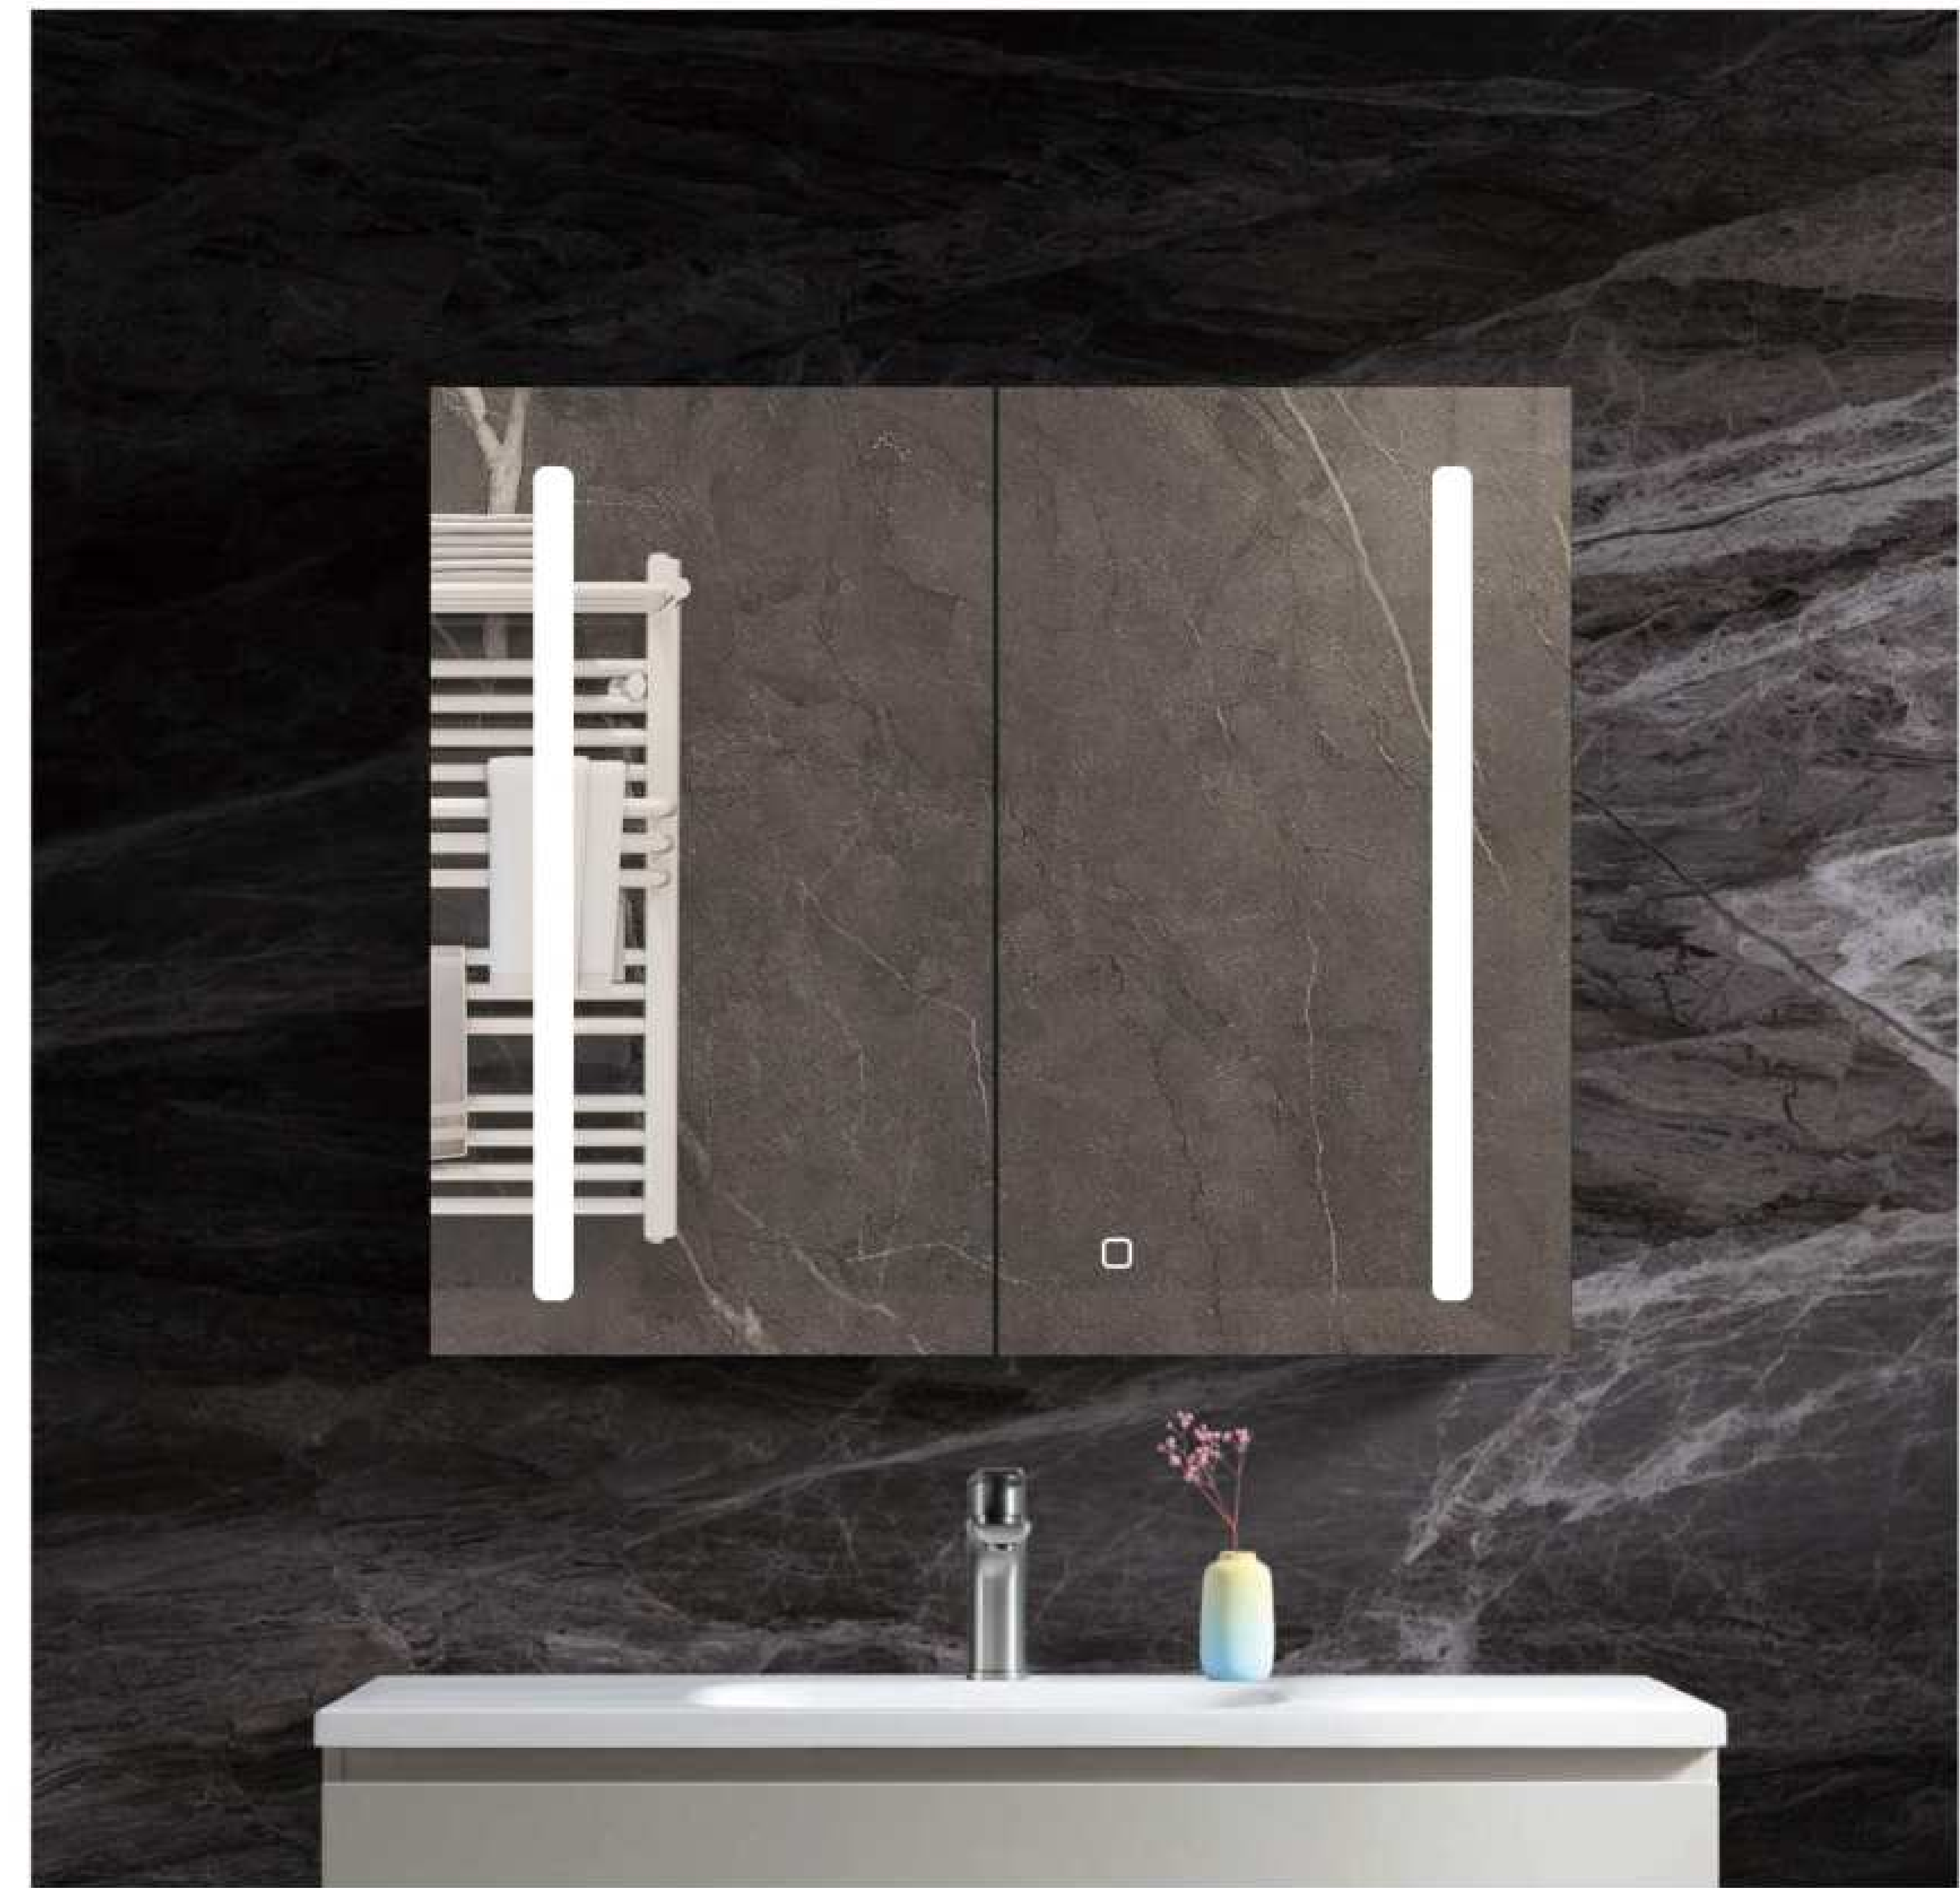

MC04
Size: 800x760x125mm

- Medicine Cabinet
- Side-by-side door
- Double sided mirrored door
- Wood grain frame
- With glass shelves
- With front light
- Touch Sensor
- Button Style Can Be Customized
- Size and Function Can Be Customized