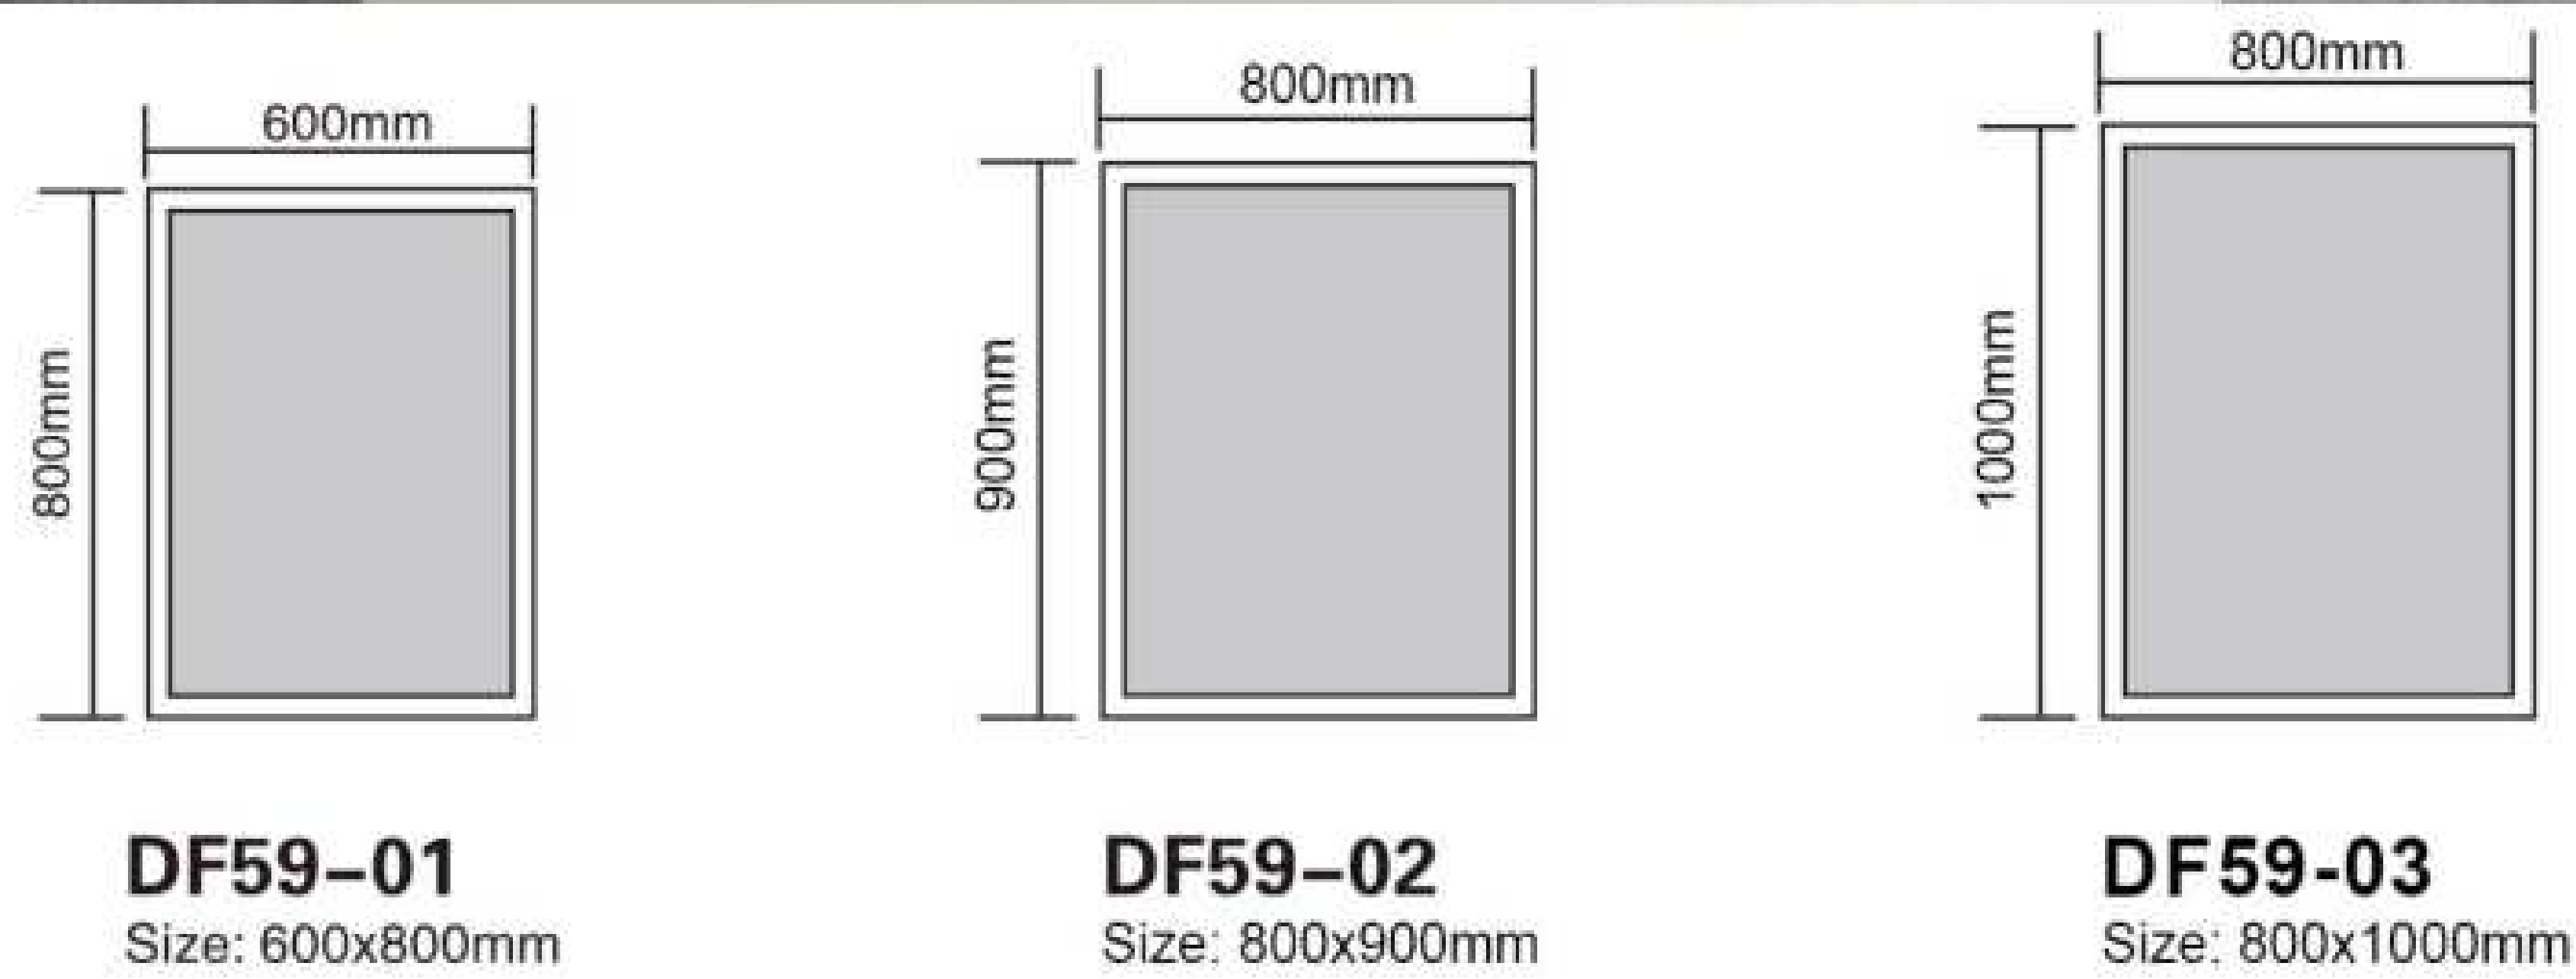

Copper Free Silver Mirror
Motion Sensor
Button Style Can Be Customized
Aluminum Frame
Bluetooth Anti-fog Clock Temperature
Size and Function Can Be Customized