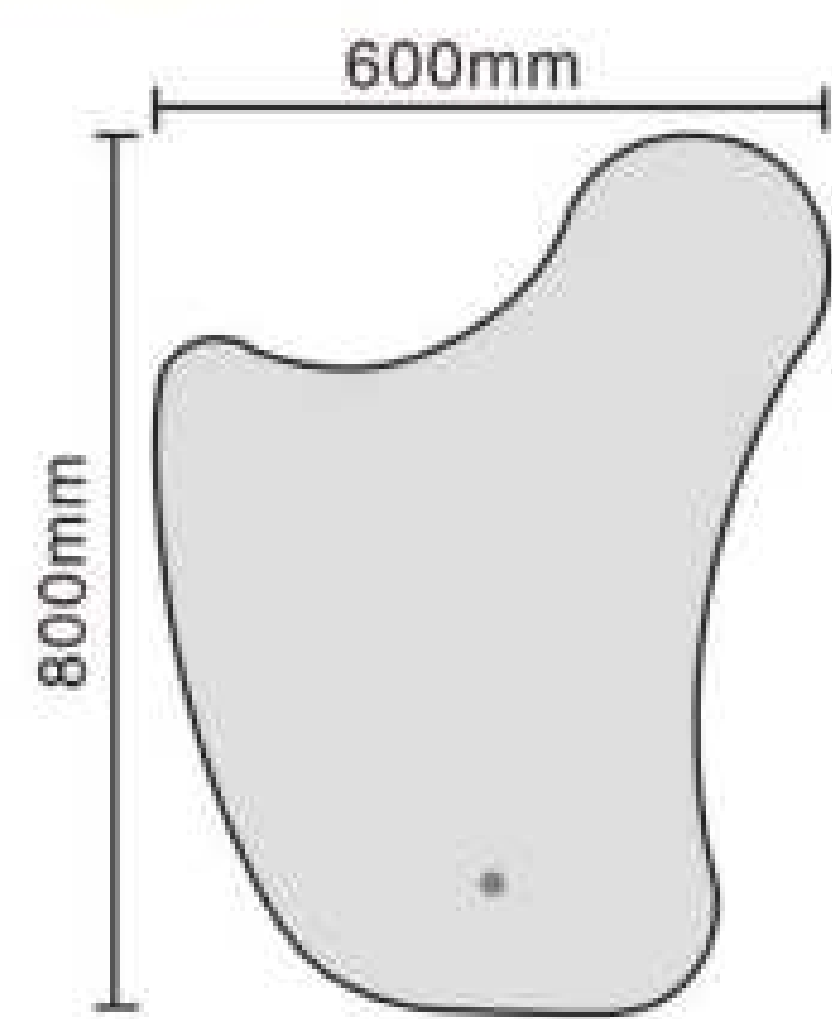

AL07
Size: 600x800mm