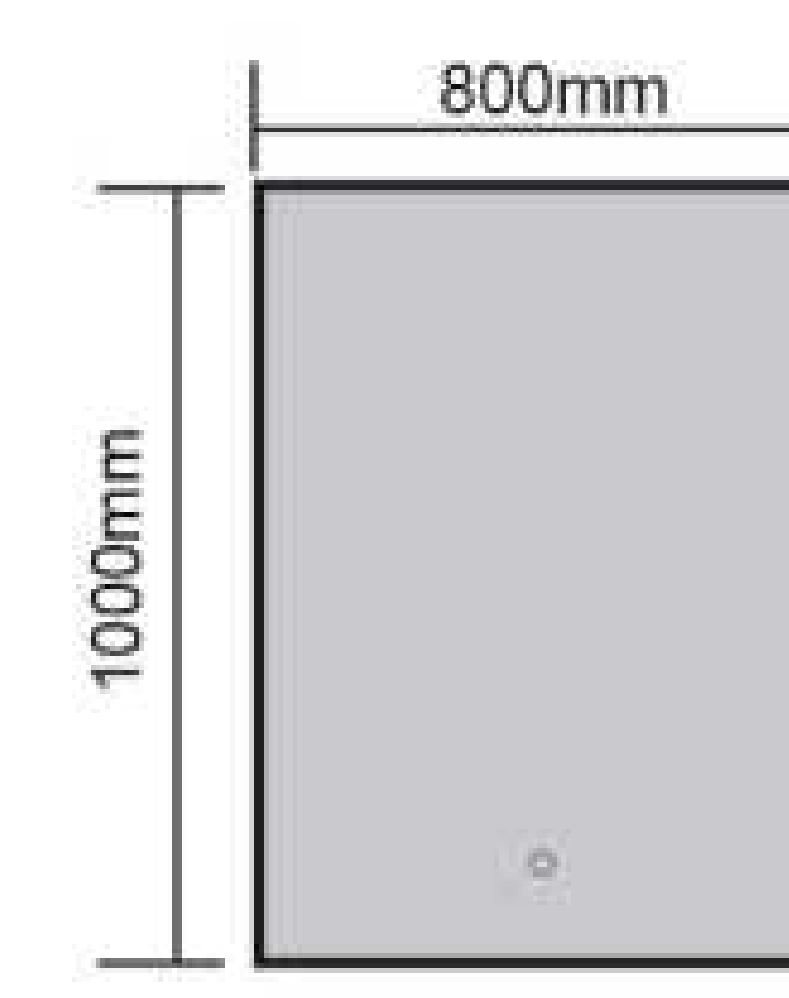

NDF06-02
Size: 800x1000mm